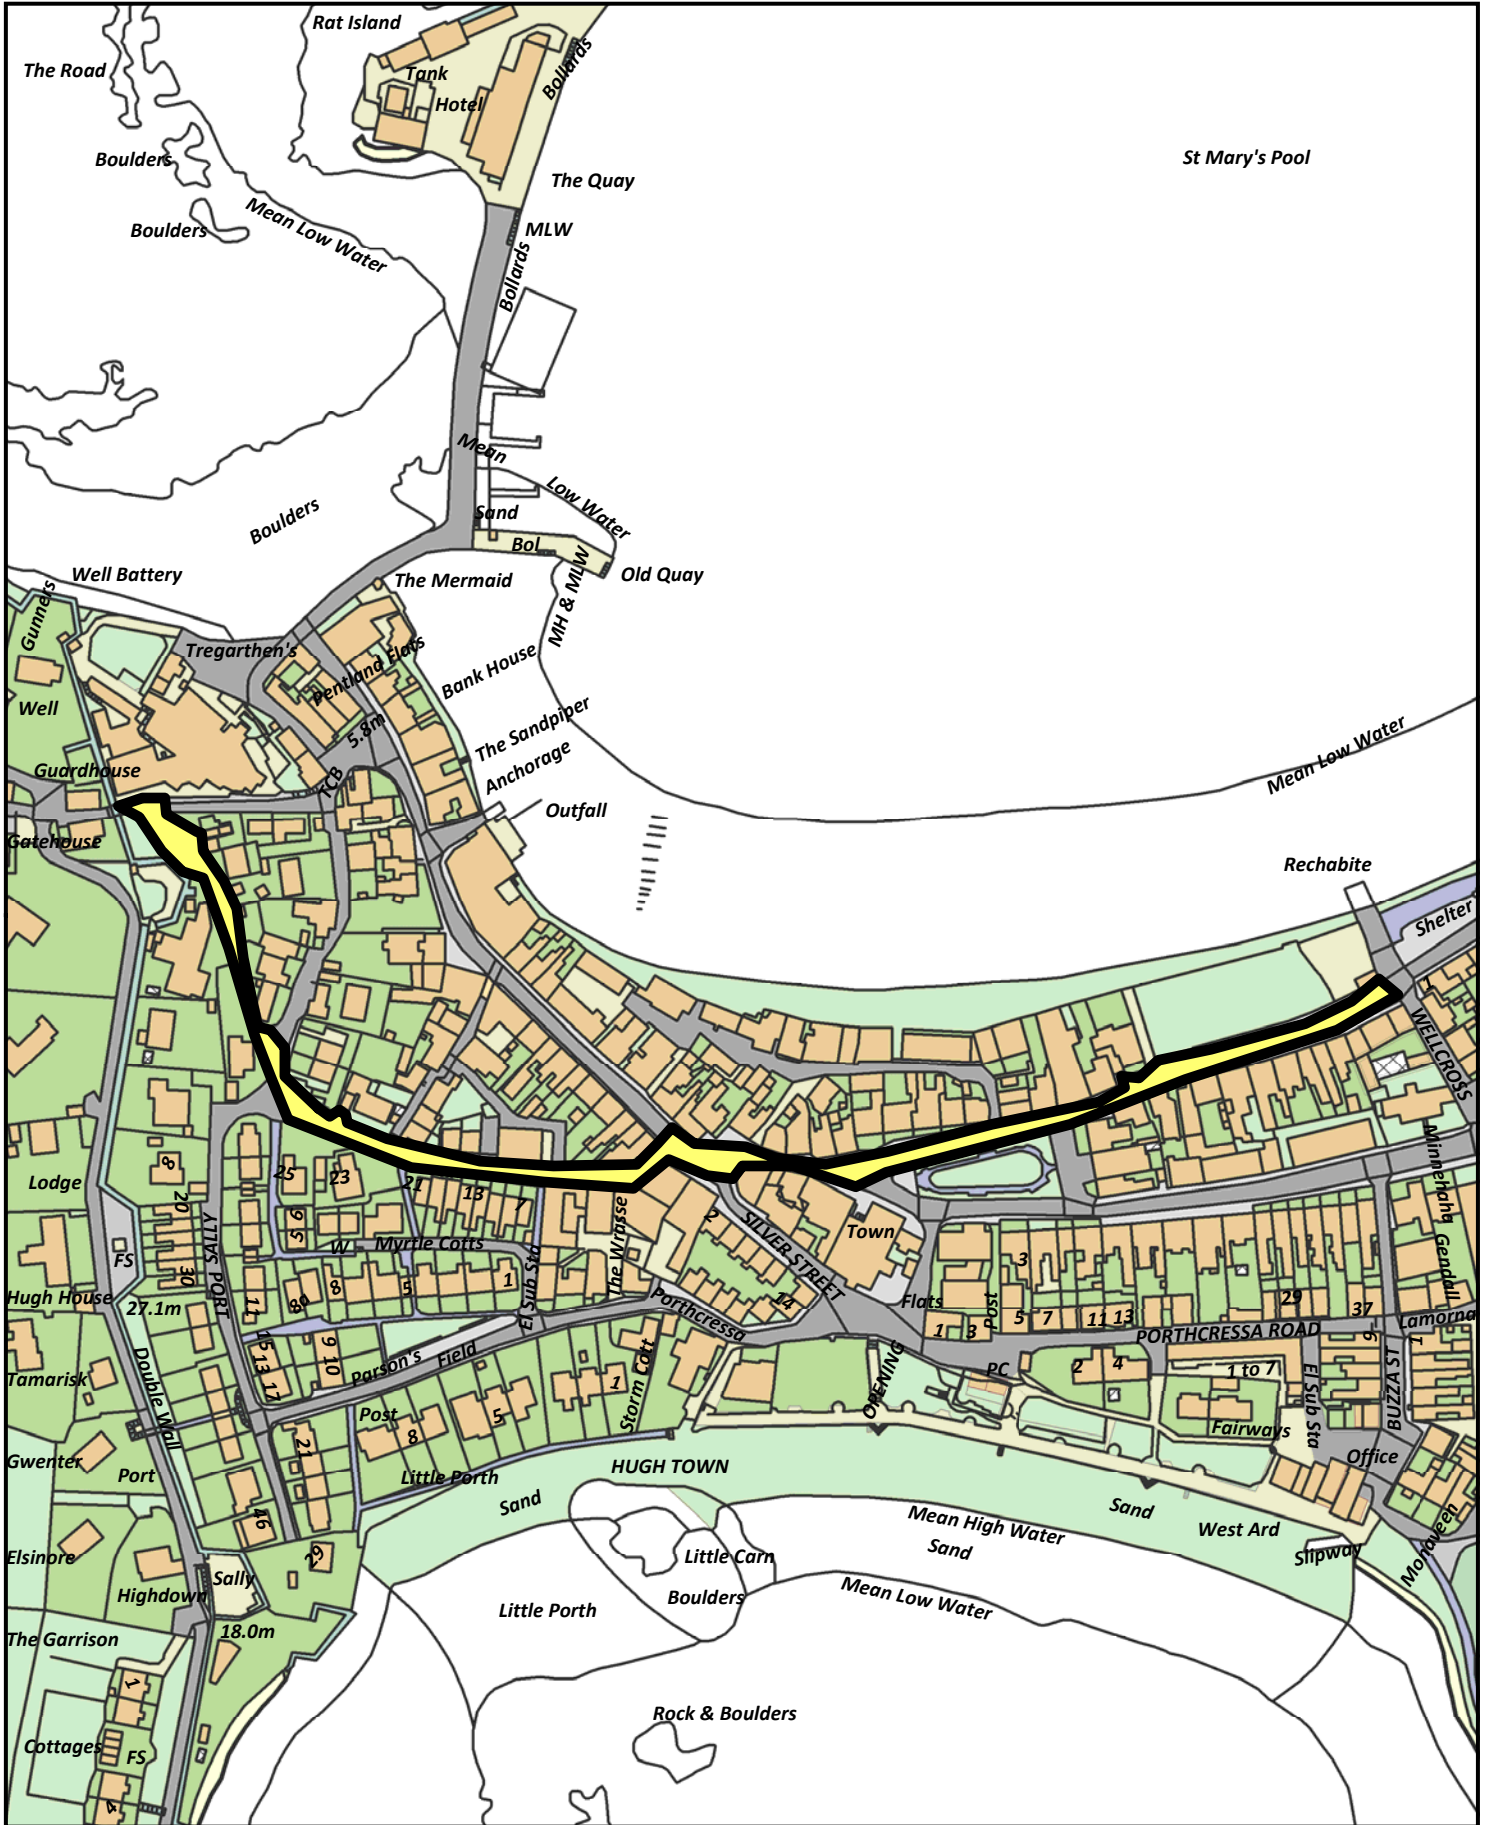

Otillo Road Closure- Hugh Town, St Mary's

This product includes mapping data licensed from Ordnance Survey with the permission of the Controller of Her Majesty's Stationery Office Crown copyright 2019. All rights reserved SLA Number 100024679