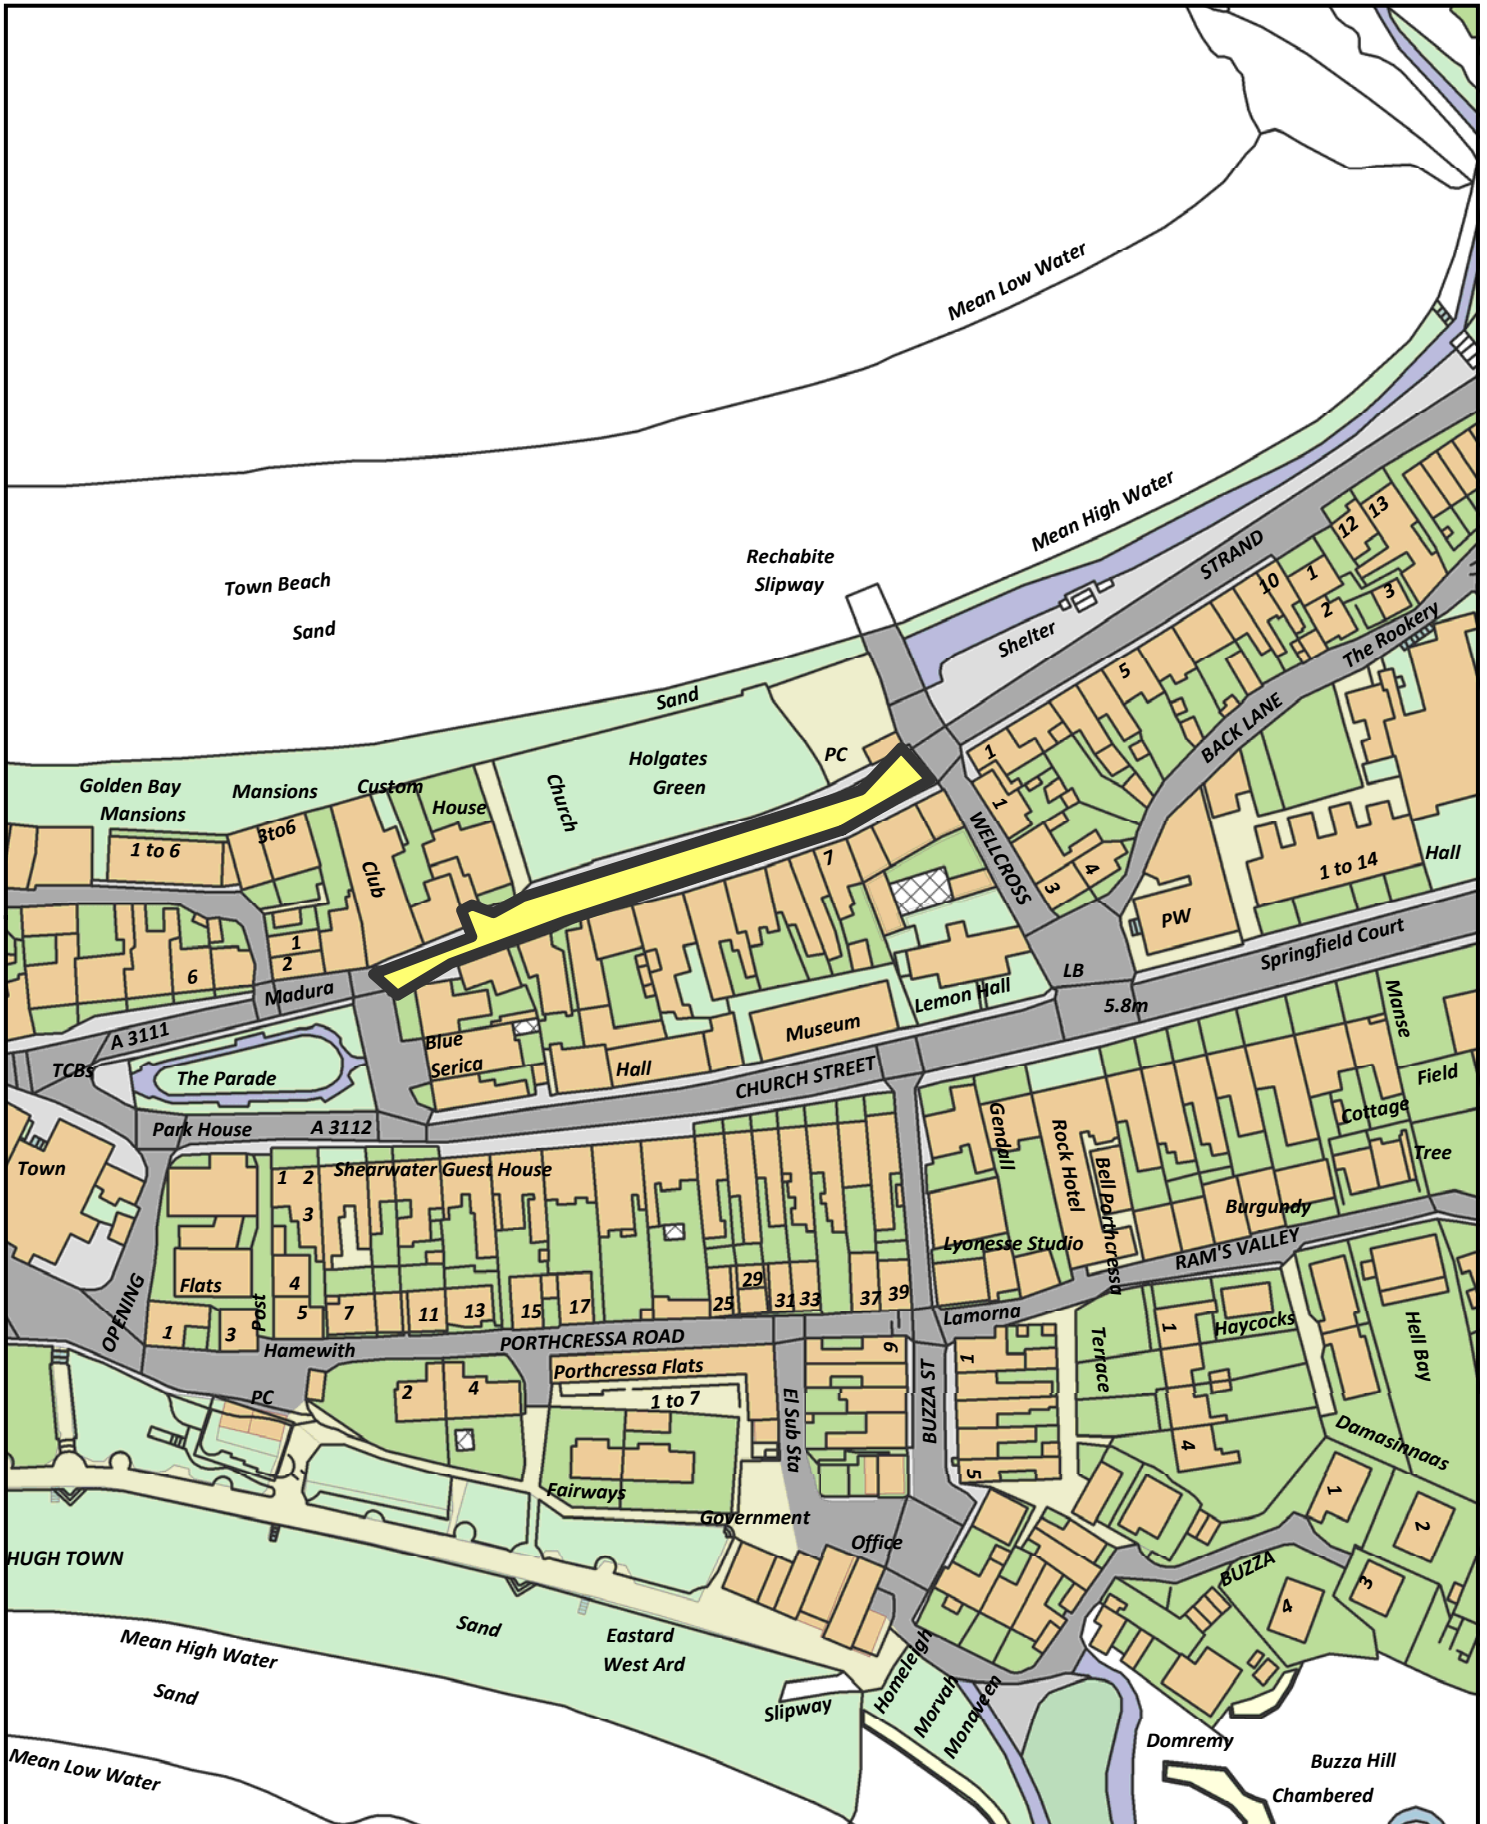

Otillo Road Closure- The Lower Strand, St Mary's

This product includes mapping data licensed from Ordnance Survey with the permission of the Controller of Her Majesty's Stationery Office Crown copyright 2019. All rights reserved SLA Number 100024679