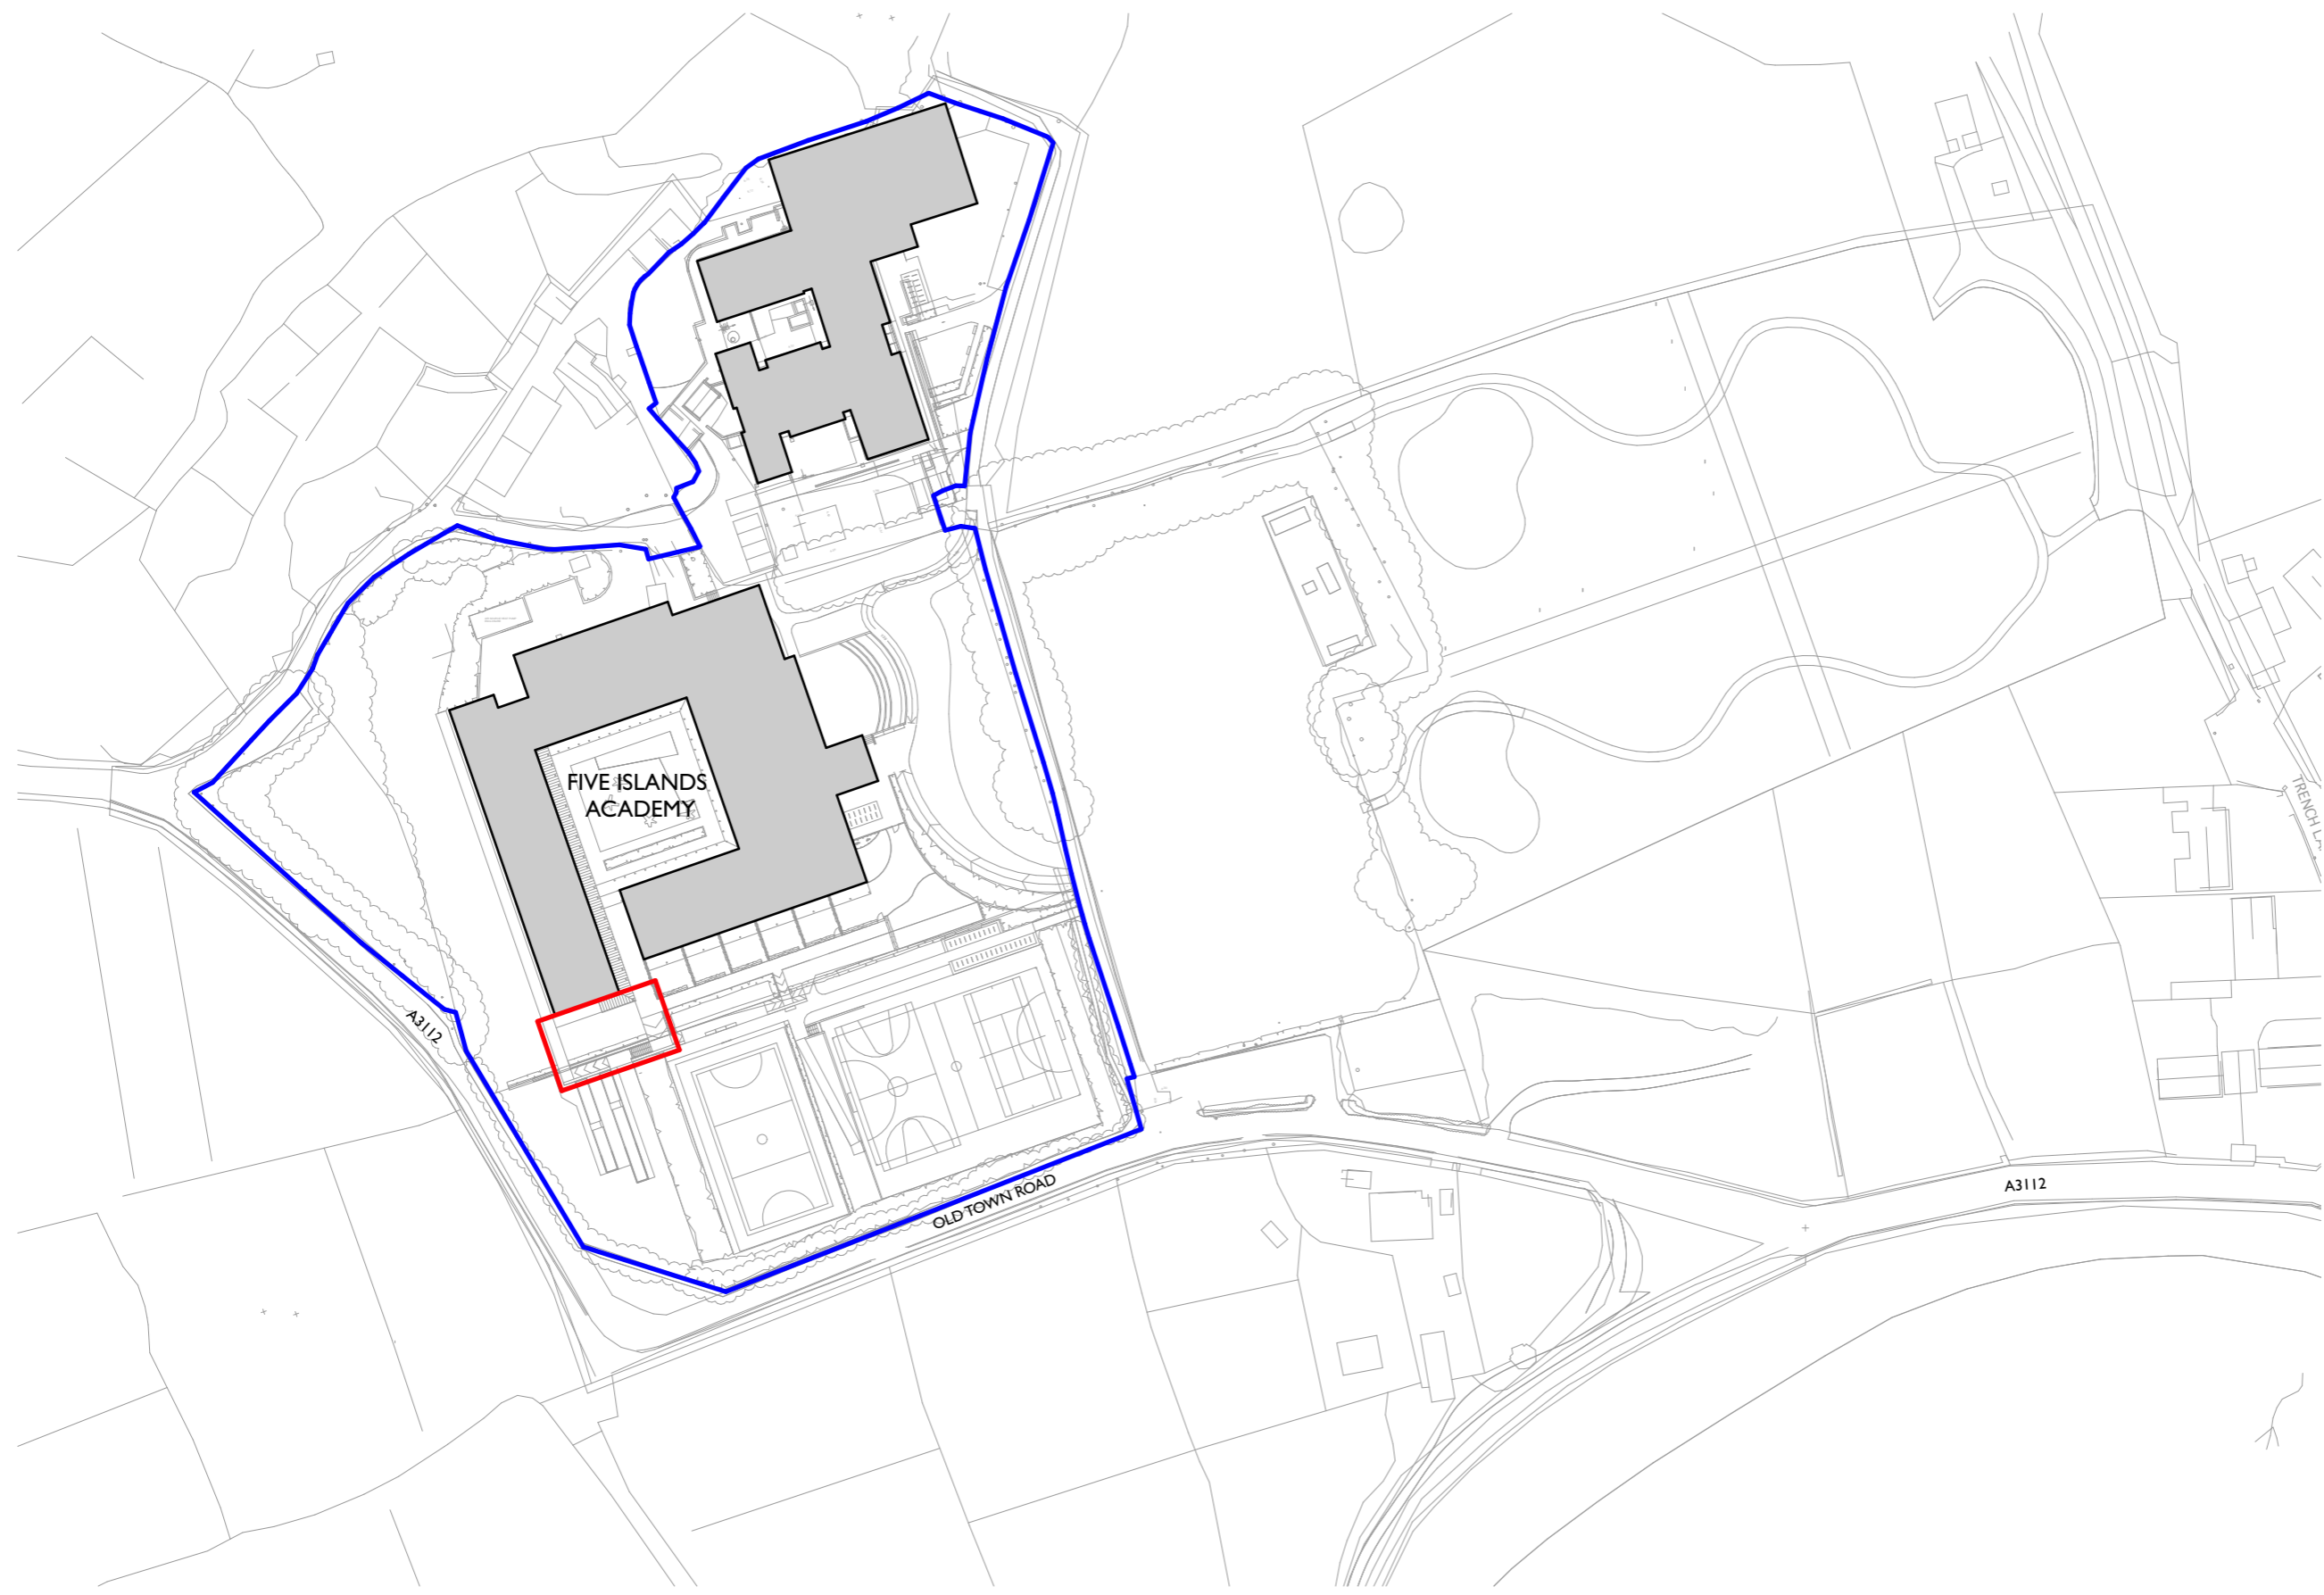

Dimensions are not to be scaled from this drawing

Rev	Date	Description	Author
/	05 Apr 19	Issued for comment.	aw
A	10 May 19	Issued for Planning	aw

Key

-  Extent of Five Islands Academy ownership boundary.
-  Site of proposed new classroom.

PLANNING

New Classroom  
for  
Five Islands Academy,  
Isles of Scilly

Location Plan

Scale: 1:1250 @ A3  
Drawing No: 1348 / PLO1 rev A  
The Boat Shed, Michael Browning Way  
Exeter EX2 8DD  
01392 438051 mail@g-a.uk.com