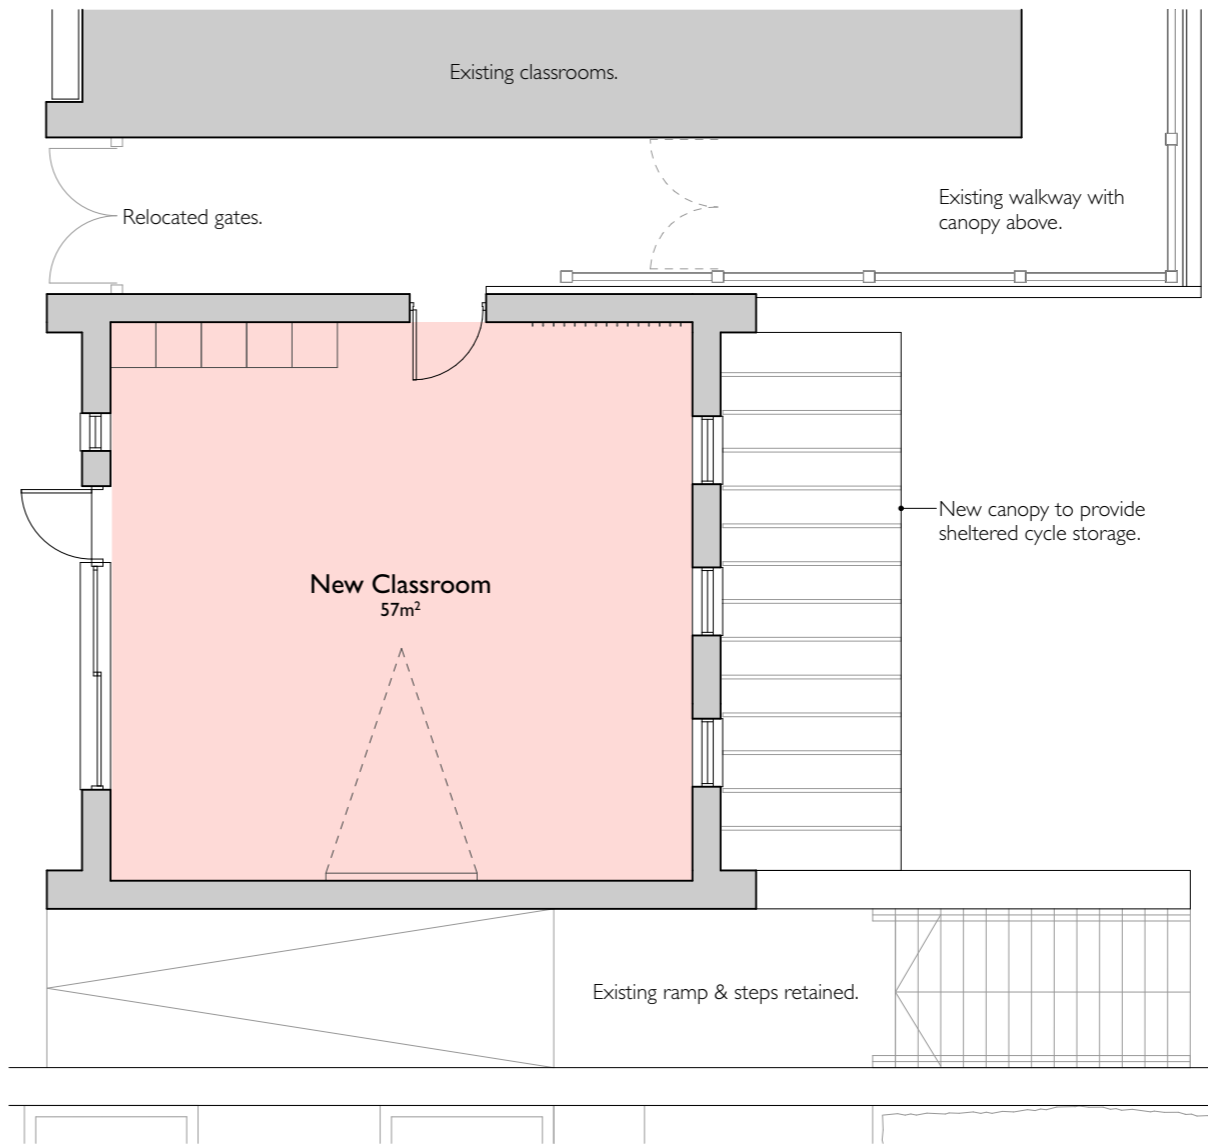

Dimensions are not to be scaled from this drawing			
Rev	Date	Description	Author
/	05 Apr 19	Issued for comment.	aw
A	10 May 19	Issued for Planning.	aw

PROPOSED GROUND FLOOR PLAN

PROPOSED FIRST FLOOR PLAN

PLANNING

New Classroom
for
Five Islands Academy,
Isles of Scilly

Proposed Floor Plans

Scale: 1:100 @ A3

Drawing No: 1348 / PL04 rev A

The Boat Shed, Michael Browning Way
Exeter EX2 8DD
01392 438051 mail@g-a.uk.com