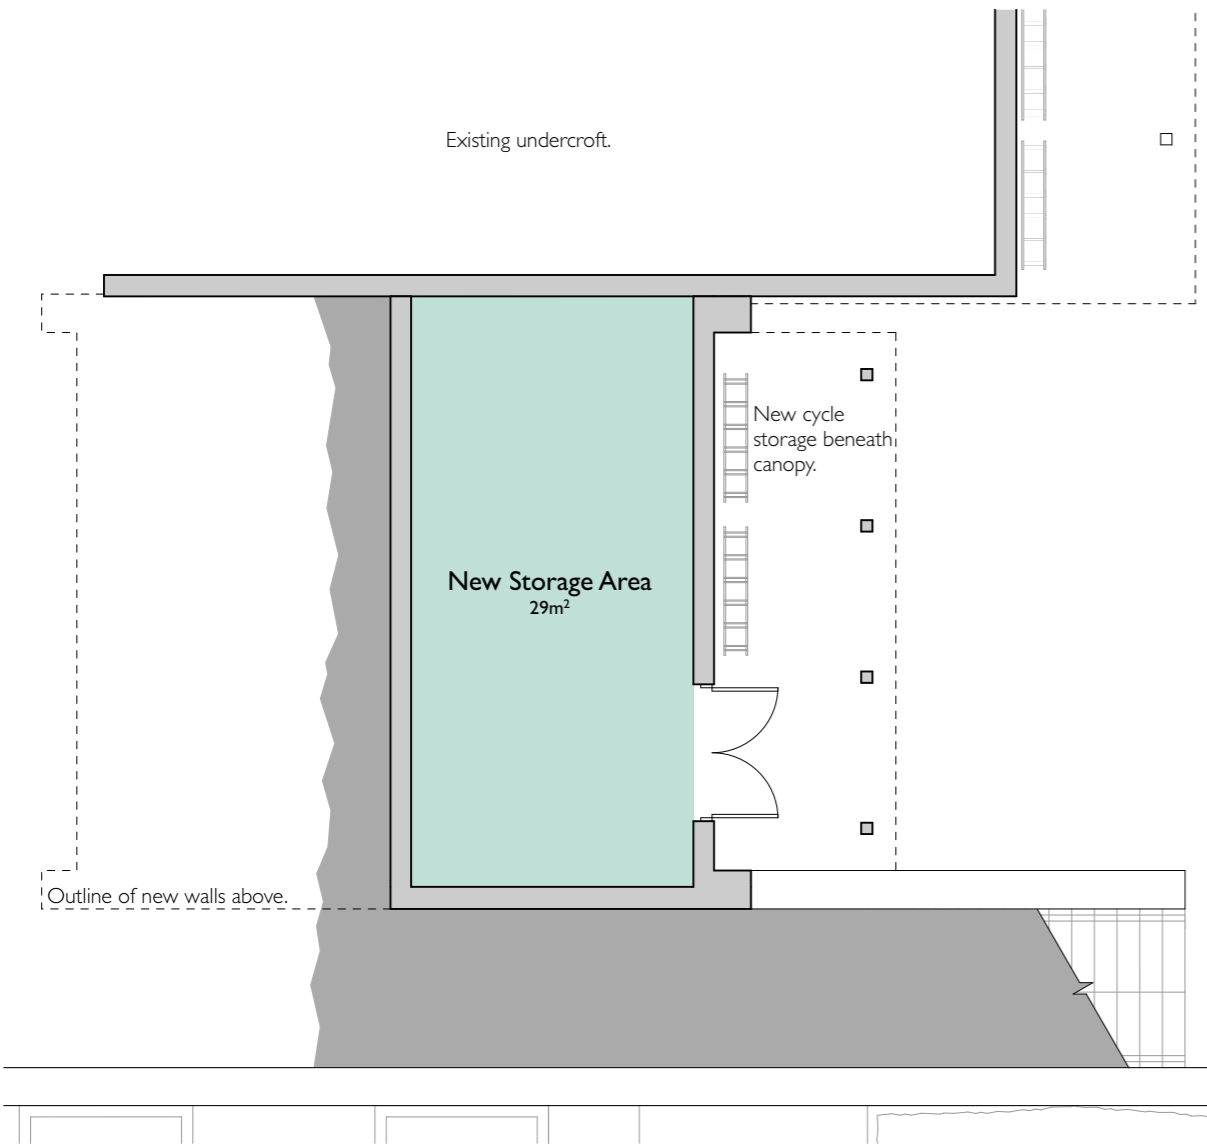

Dimensions are not to be scaled from this drawing			
Rev	Date	Description	Author
/	05 Apr 19	Issued for comment.	aw
A	10 May 19	Issued for Planning.	aw

PROPOSED GROUND FLOOR PLAN

PROPOSED FIRST FLOOR PLAN

PLANNING

New Classroom
for
Five Islands Academy,
Isles of Scilly

Proposed Floor Plans

Scale: 1:100 @ A3

Drawing No: 1348 / PL04 rev A

The Boat Shed, Michael Browning Way
Exeter EX2 8DD
01392 438051 mail@g-a.uk.com