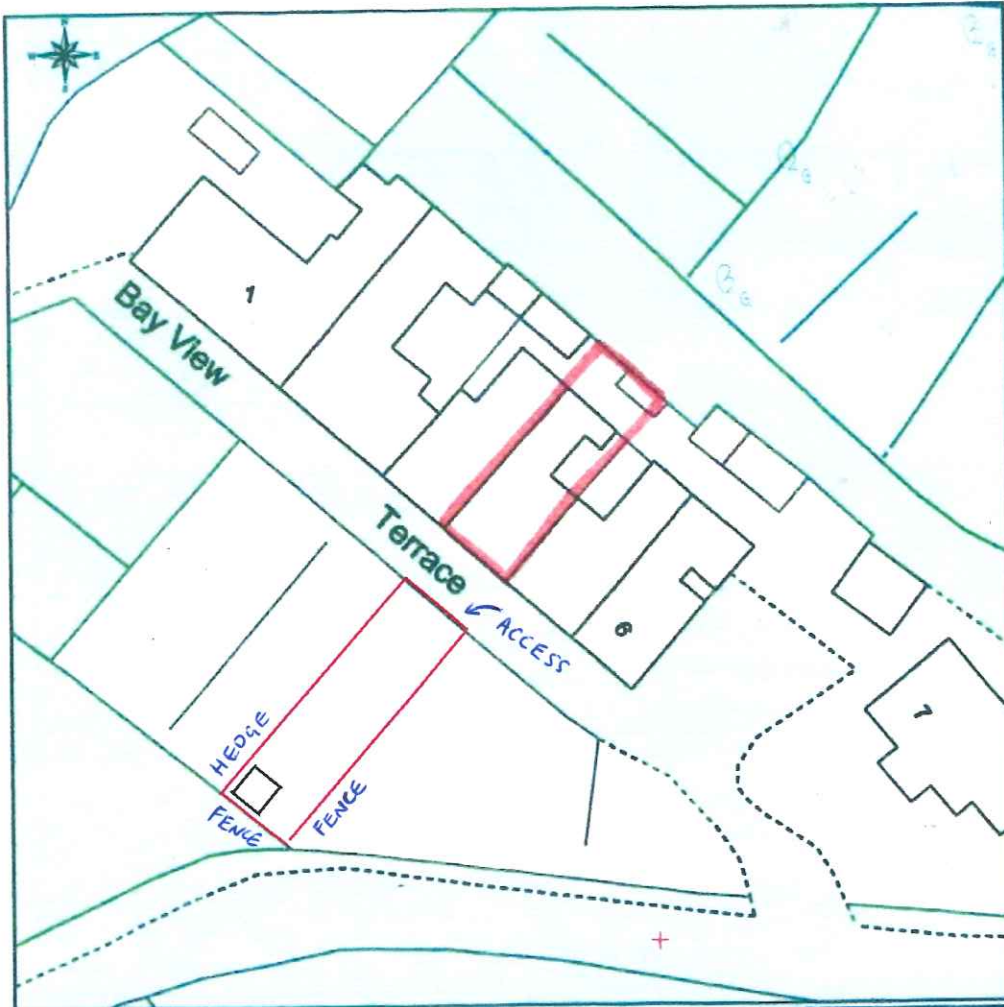

Site Plan of Tr210NE

This Plan includes the following Licensed Data: OS MasterMap Colour PDF Site Plan/Block Plan by the Ordnance Survey National Geographic Database and incorporating surveyed revision available at the date of production. Reproduction in whole or in part is prohibited without the prior permission of Ordnance Survey. The representation of a road, track or path is no evidence of a right of way. The representation of features, as lines is no evidence of a property boundary. © Crown copyright and database rights, 2018. Ordnance Survey 0100031873

0m 5m 10m 15m 20m 25m 30m 35m 40m

Scale: 1:500, paper size: A4

Site Plan
4 Bay View Terrace
Porthmellon
St. Mary's
Isles of Scilly
TR21 0NE