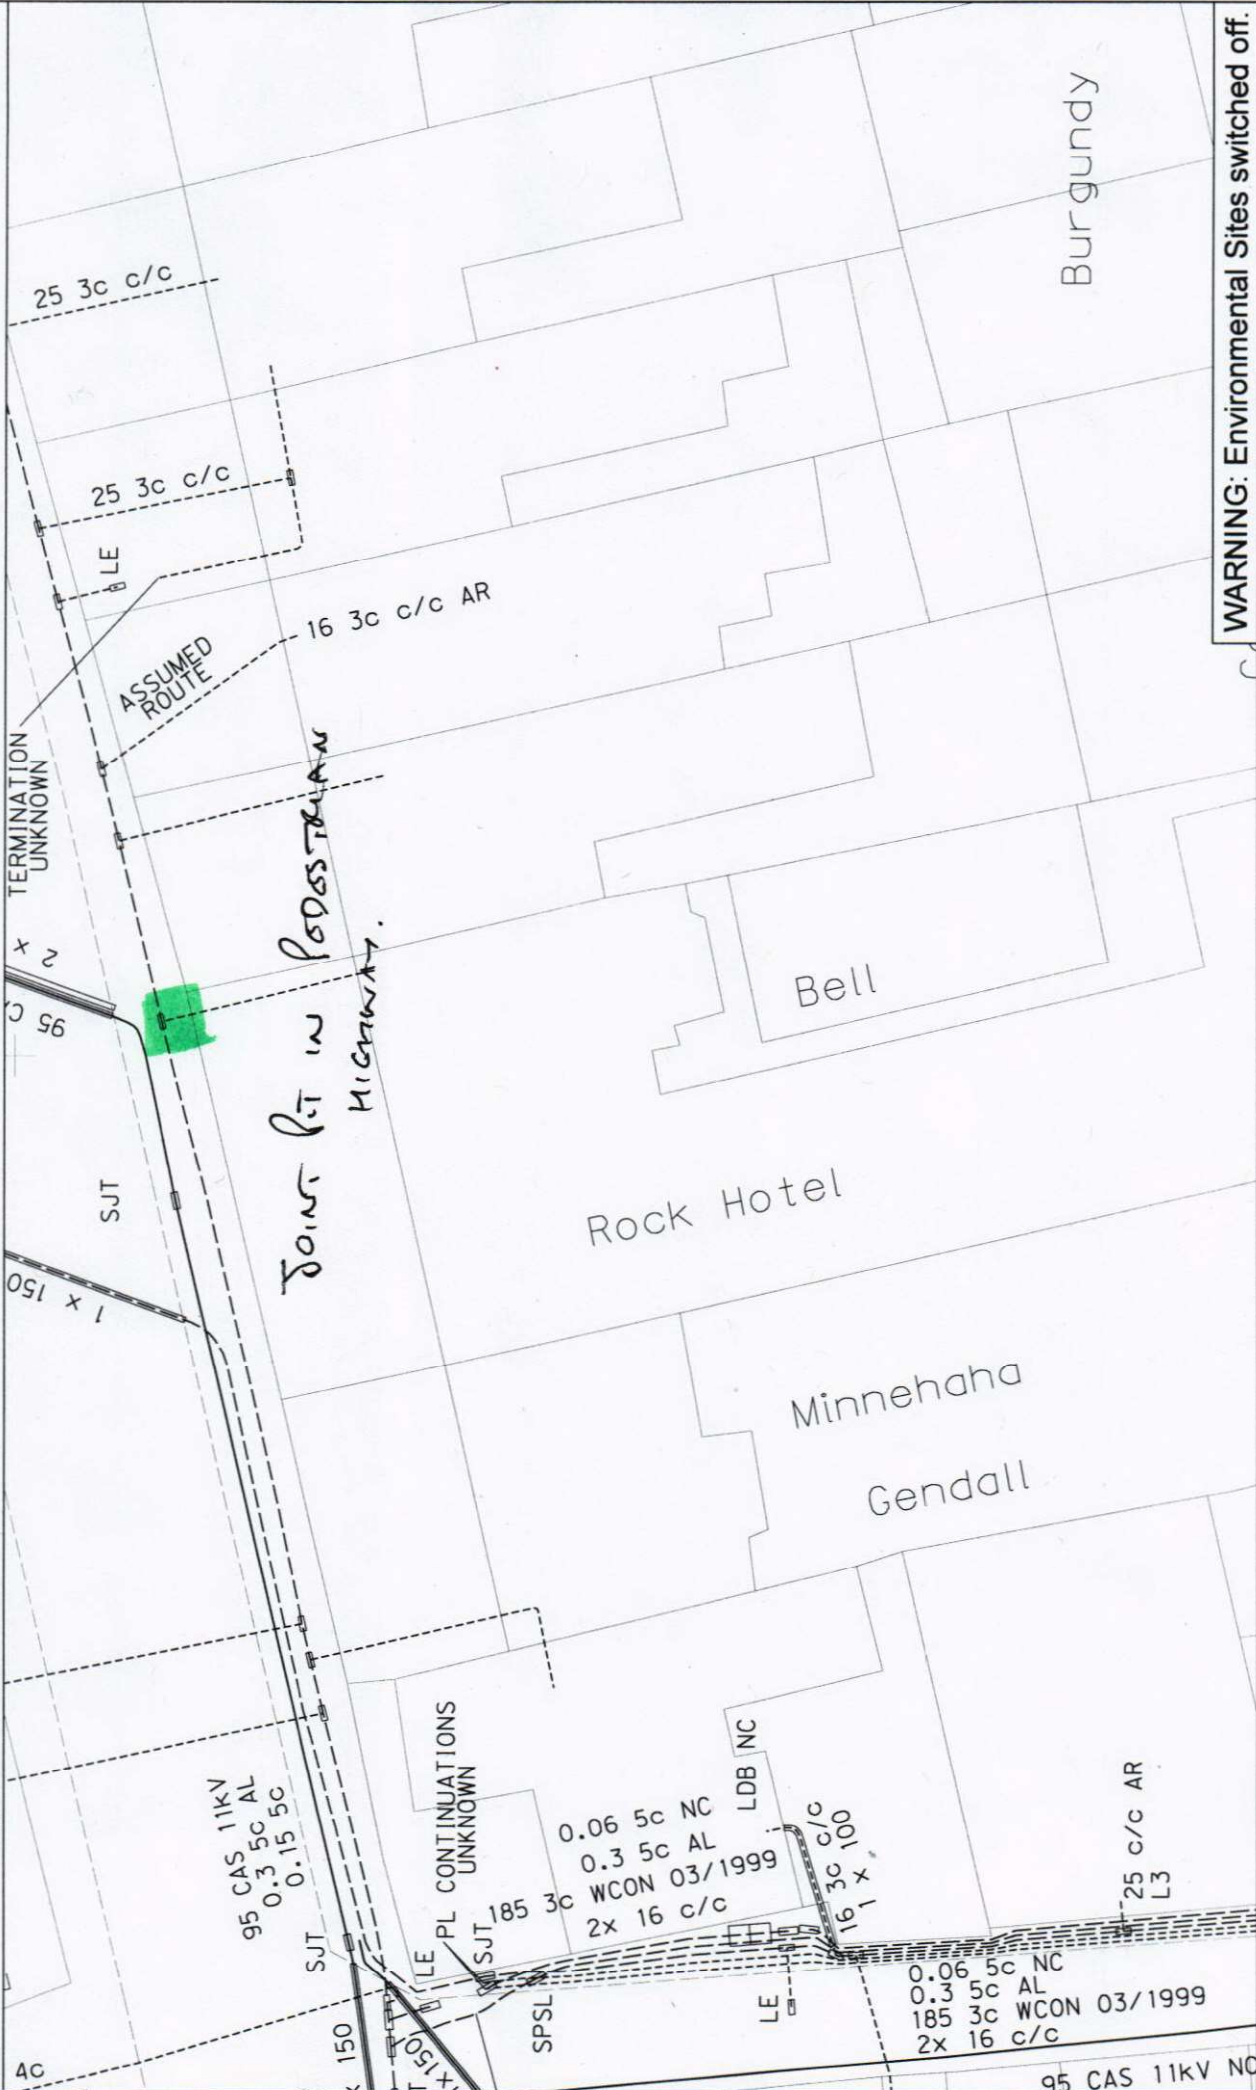

Information is given as a guide only  
and its accuracy cannot be guaranteed.

**WARNING: Environmental Sites switched off.**

PLOT CENTRE: 090527.825, 010520.152

FOR INTERNAL USE ONLY

DRAWN BY:

SCALE 1:272

@ A4