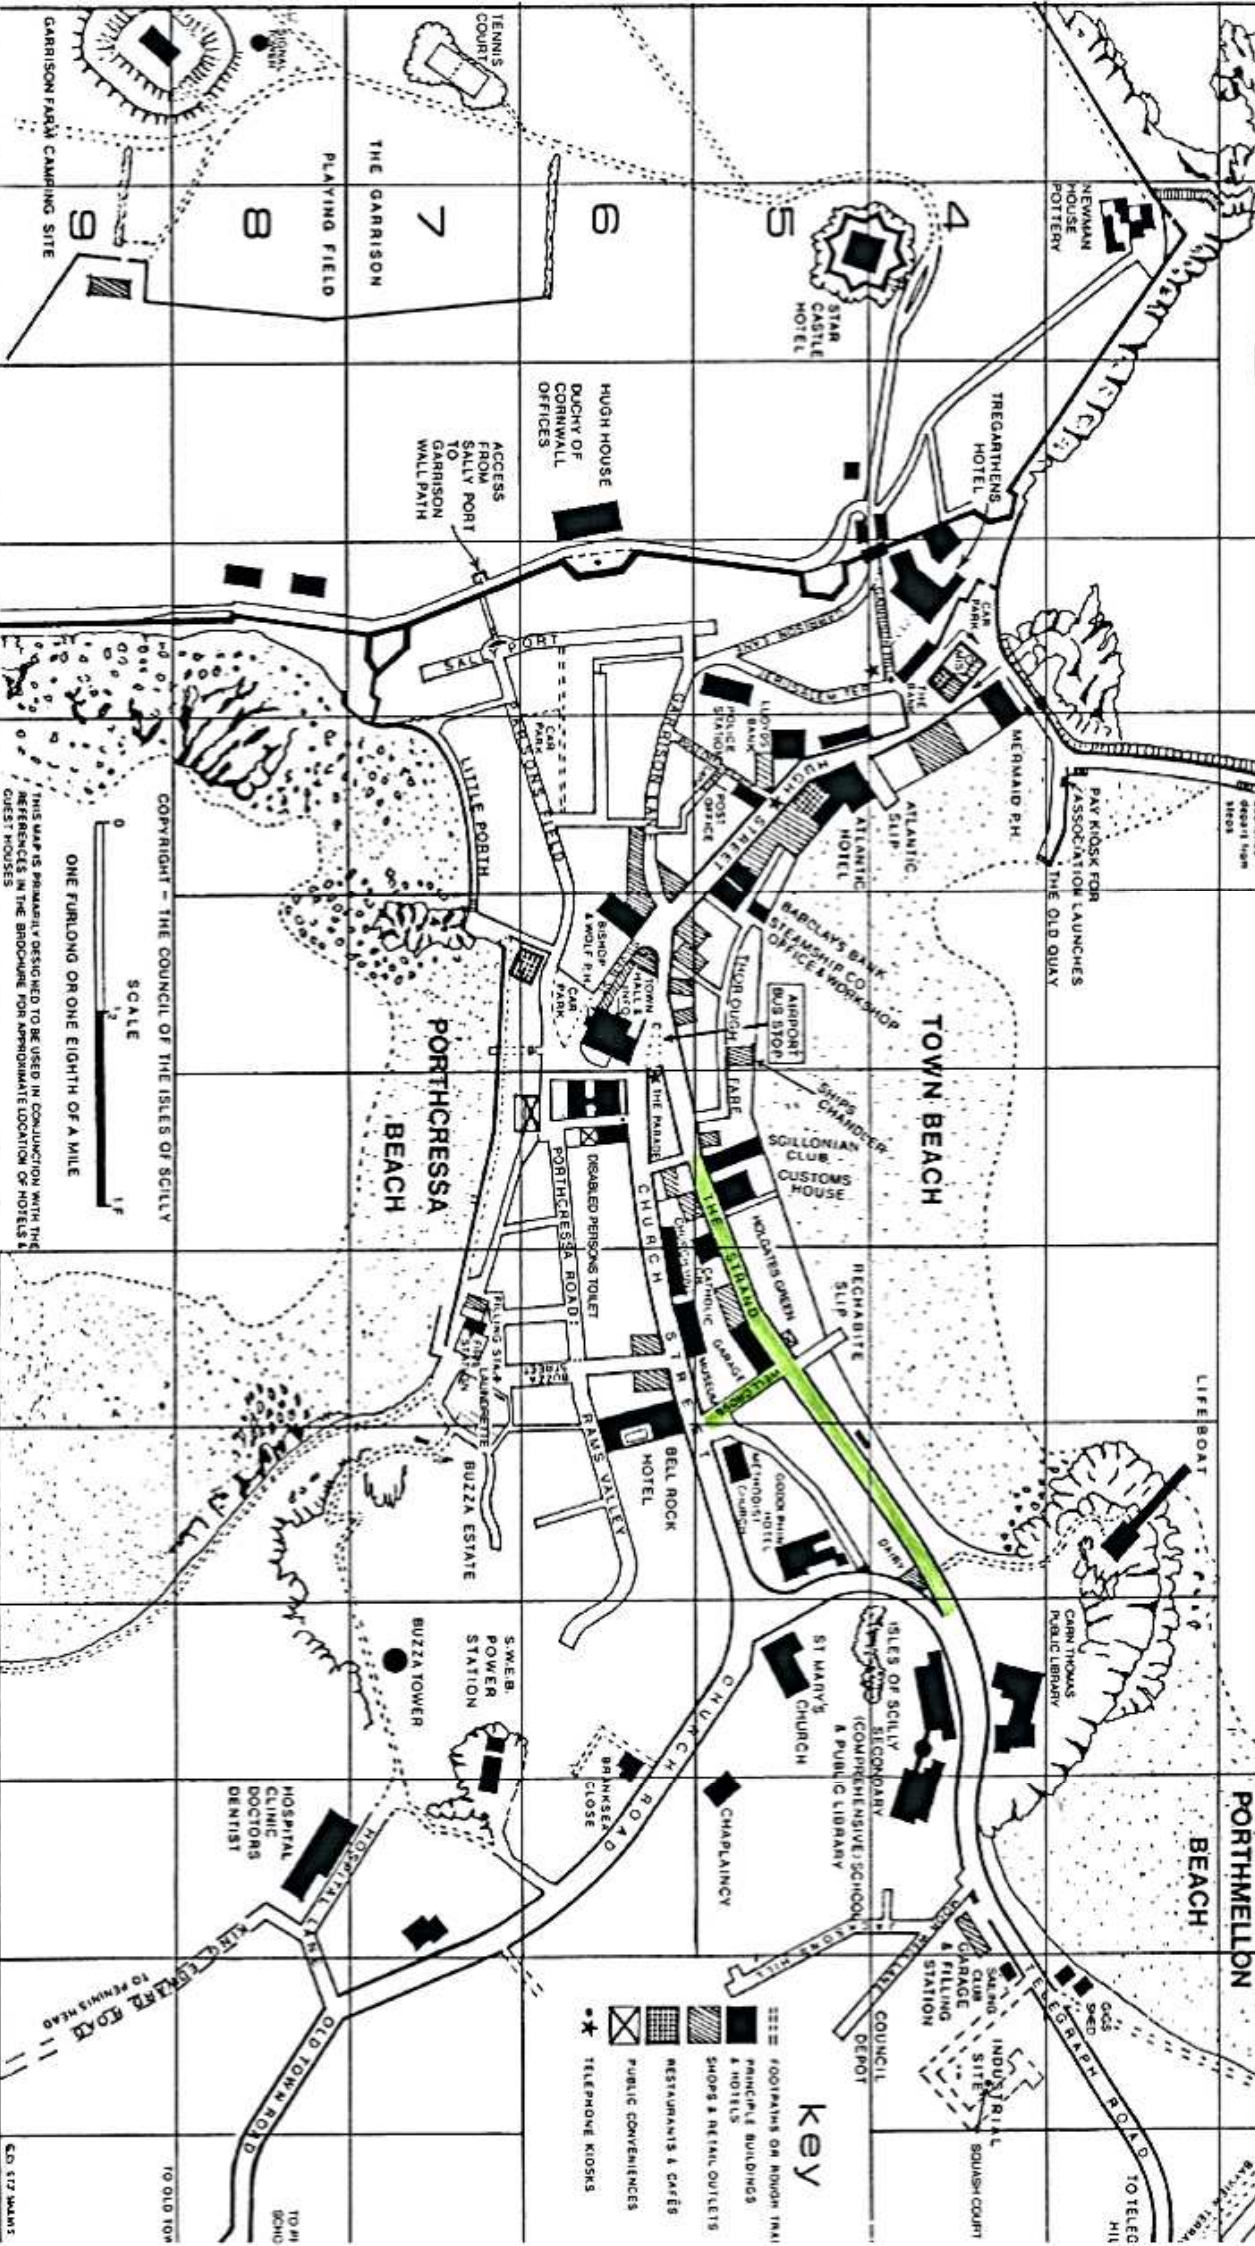

# Hugh Town Isles of Scilly

Temporary Prohibition Of Road Traffic  
(WPGC Event, The Strand, St Mary's,  
Isles of Scilly) Order 2018

Map showing roads affected  
(highlighted in green)

GARRISON FORT CAMPING SITE