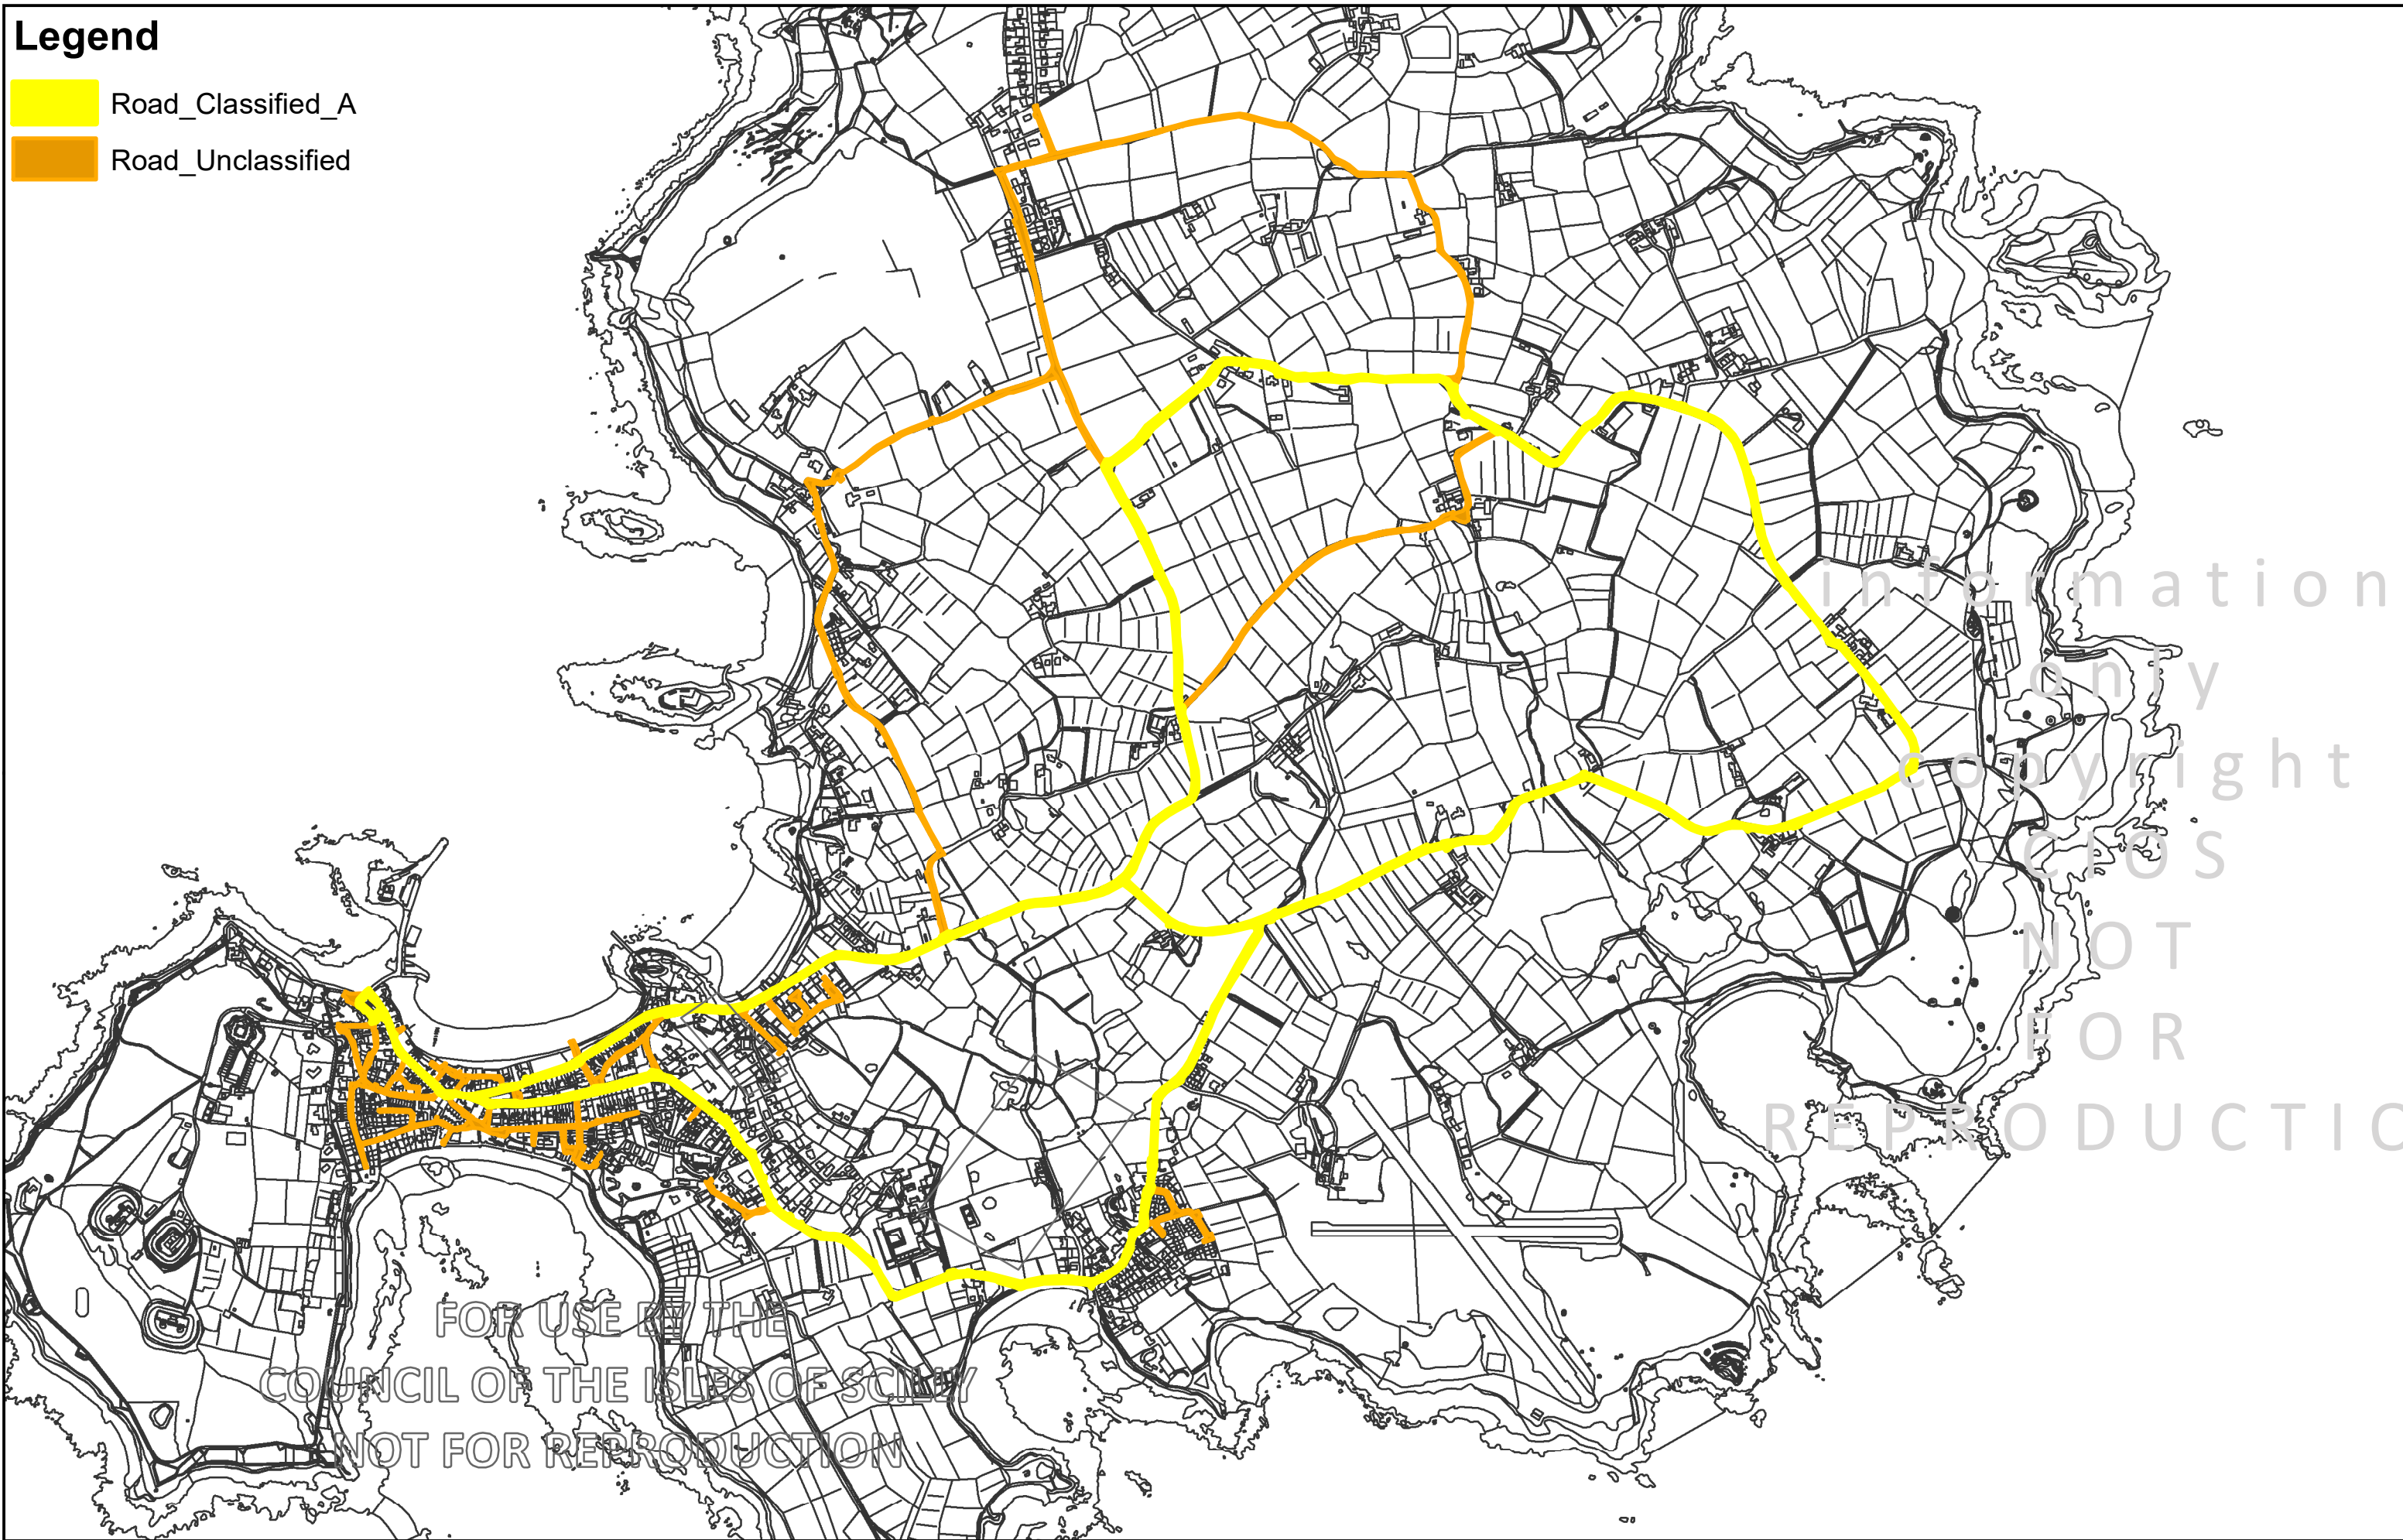

St Mary's, Isles of Scilly

Legend

-  Road_Classified_A
-  Road_Unclassified

0 345 690 metres

Date: 19/12/2019

Council of the ISLES OF SCILLY

1:10,000 @A3

This product includes mapping data licensed from Ordnance Survey with the permission of the Controller of Her Majesty's Stationery Office Crown copyright 2019. All rights reserved SLA Number 100024679