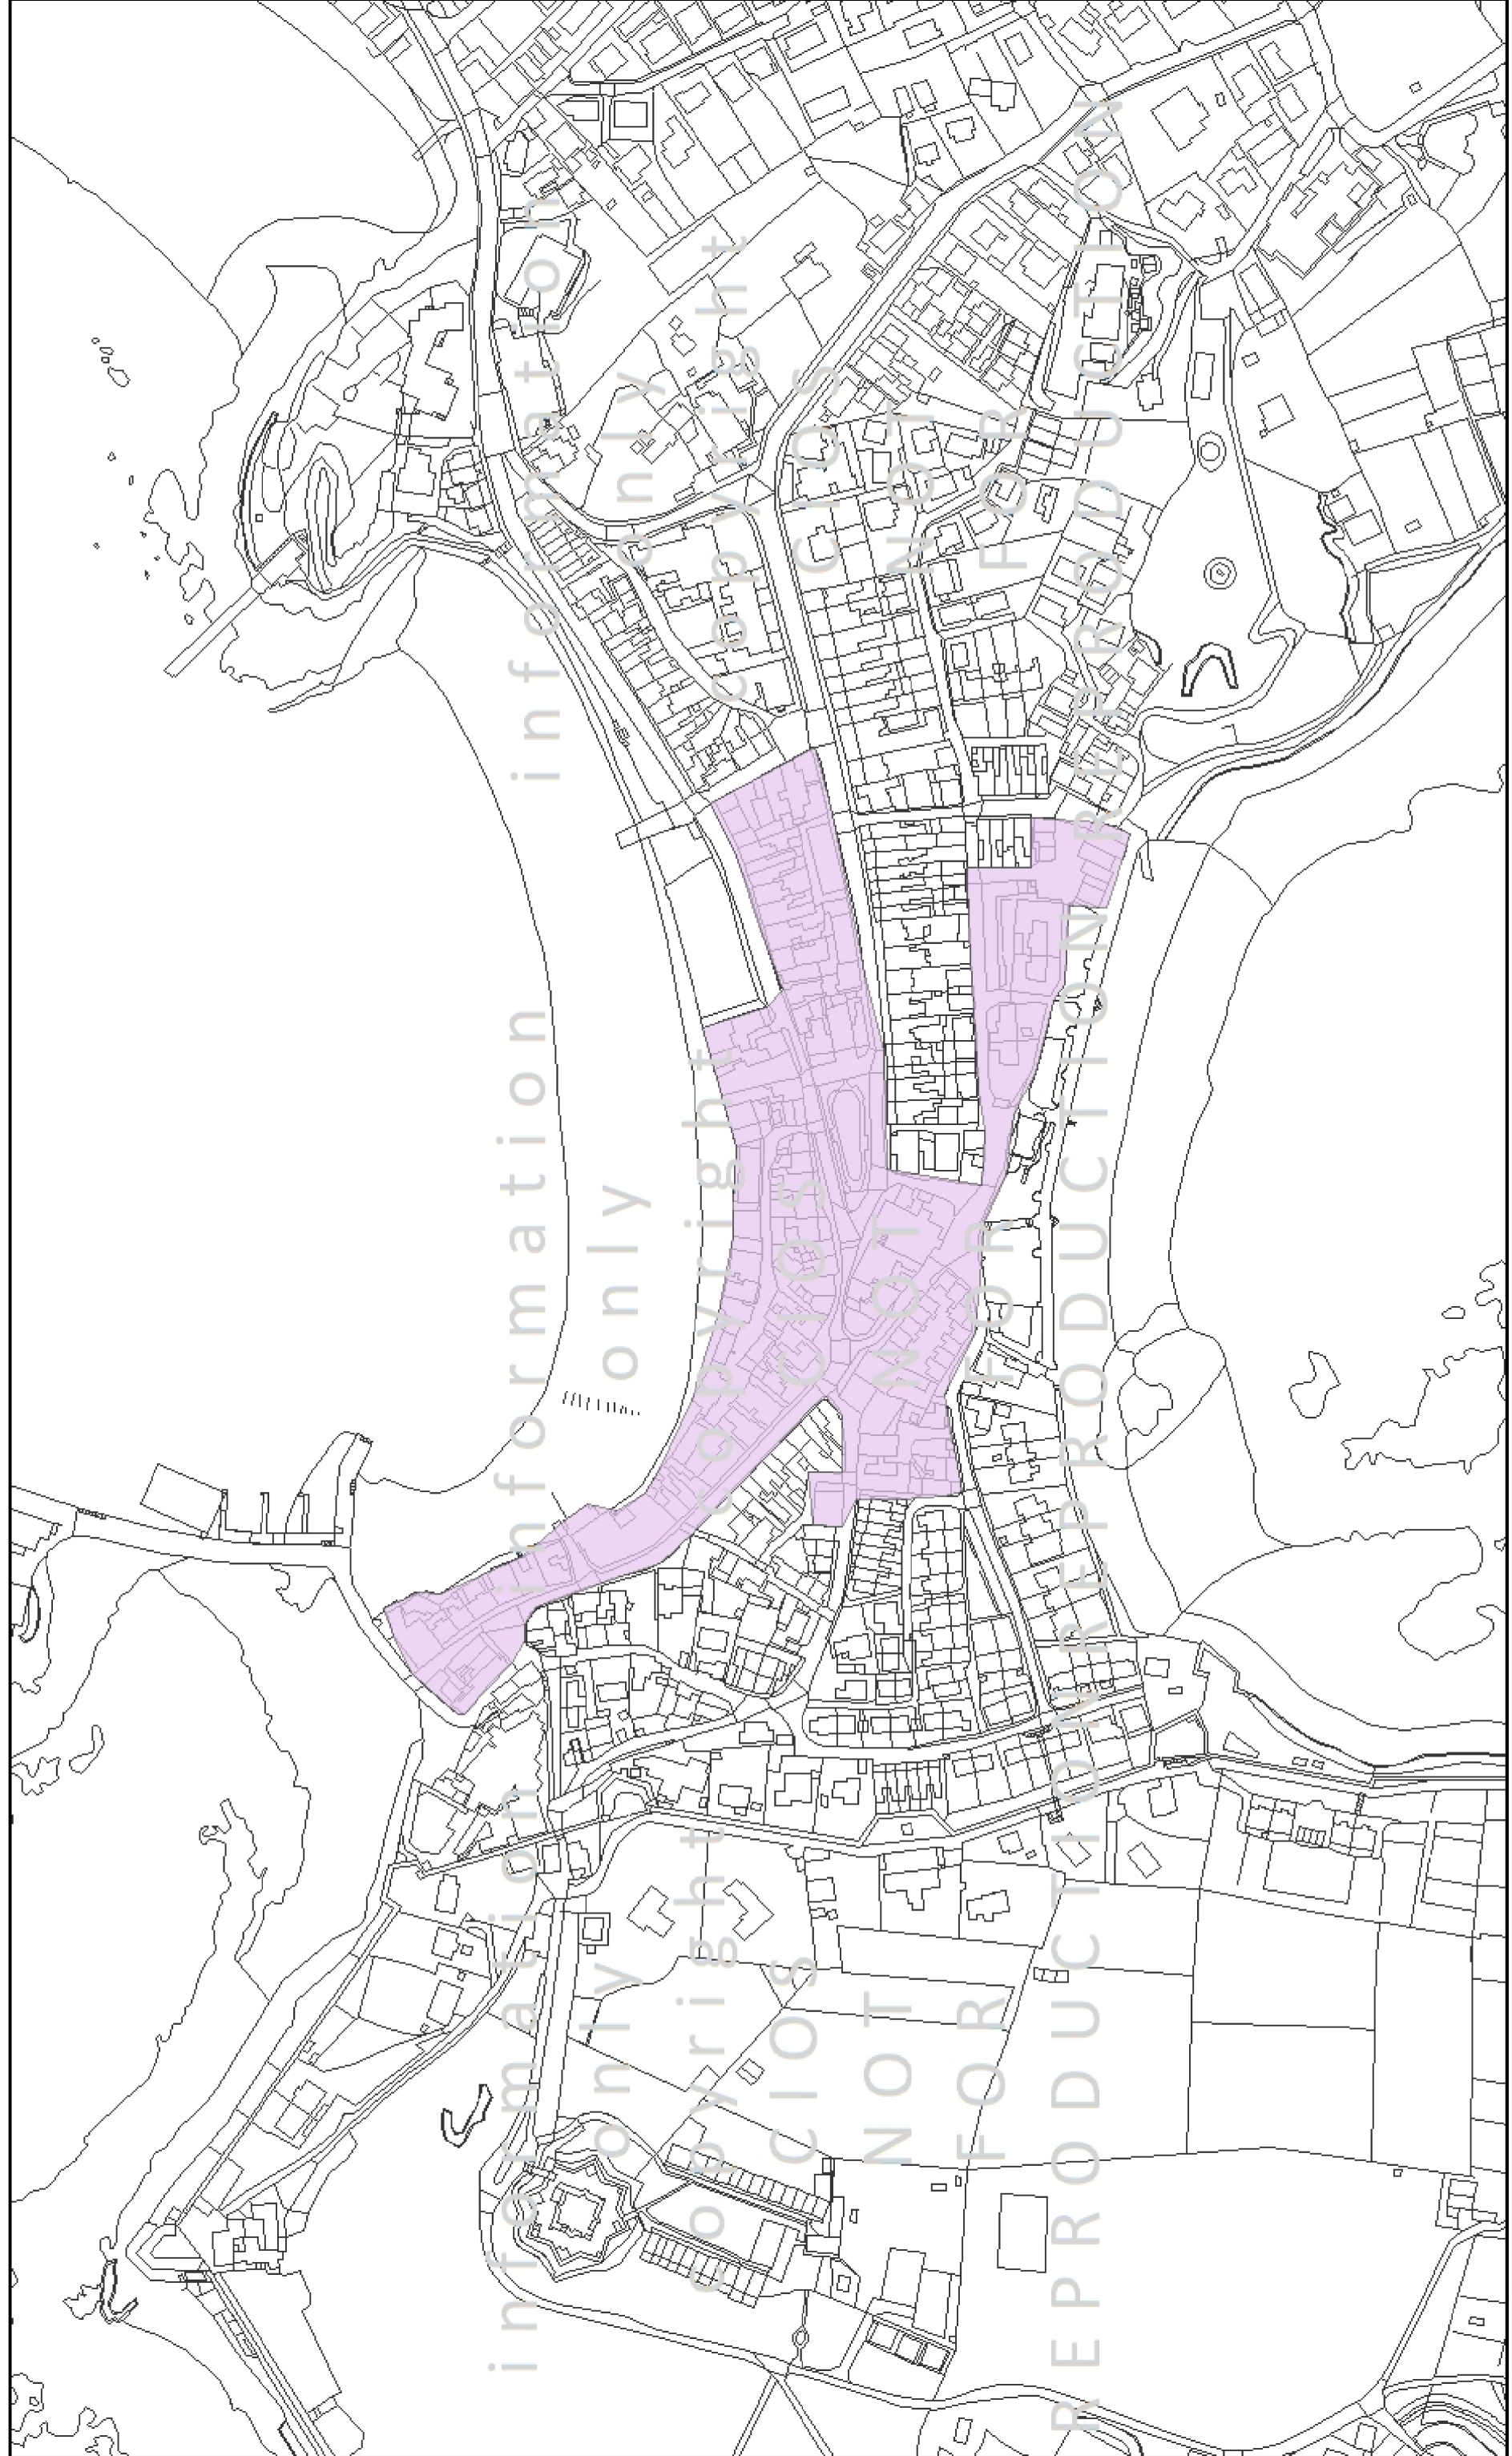

Proposal Map C - Retail Protection Area (Hugh Town)

1:2,500 @ A4

0

125

250

This product includes mapping data licensed from Ordnance Survey with the permission of the Controller of Her Majesty's Stationery Office Crown copyright 2018. All rights reserved SLA Number 100024679