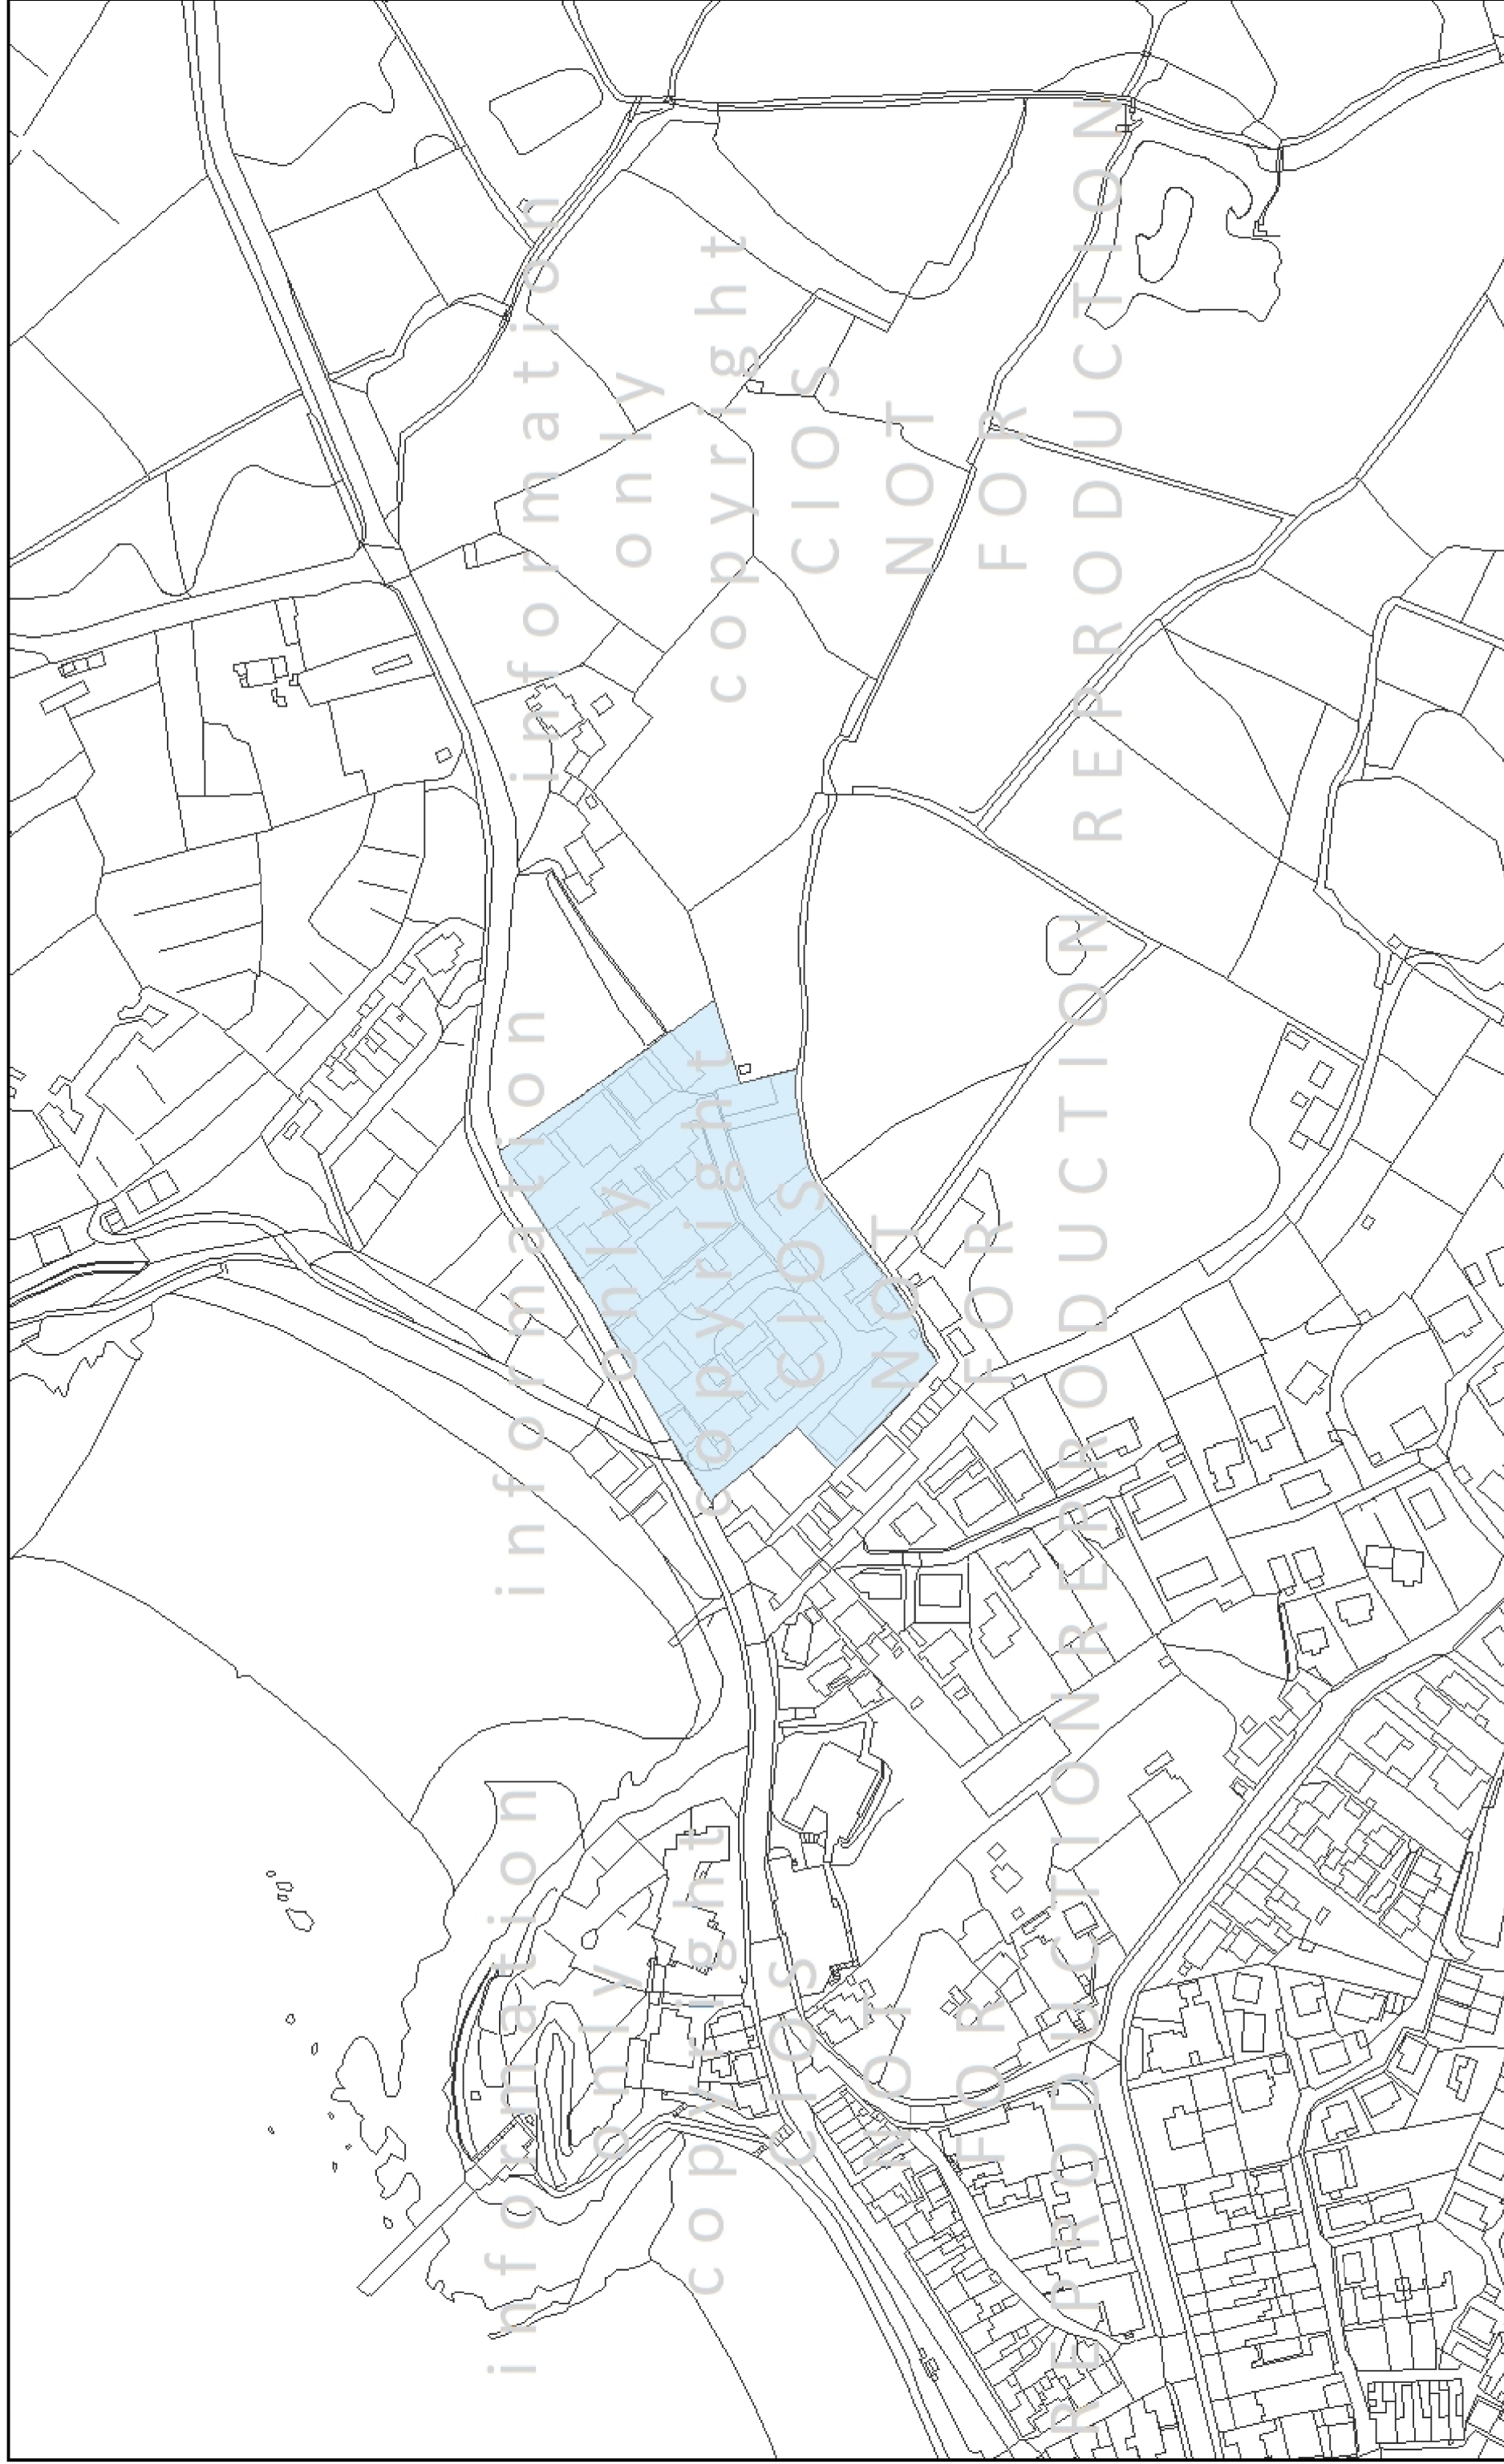

Proposal Map D - Employment Protection Area (Porth Mellon)

1:2,000 @ A4

Date: 14/03/2018

Town Hall, The Parade,
St Mary's, Isles of Scilly, TR21 0LW

This product includes mapping data licensed from Ordnance Survey with the permission of the Controller of Her Majesty's Stationery Office Crown copyright 2018. All rights reserved SLA Number 100024679