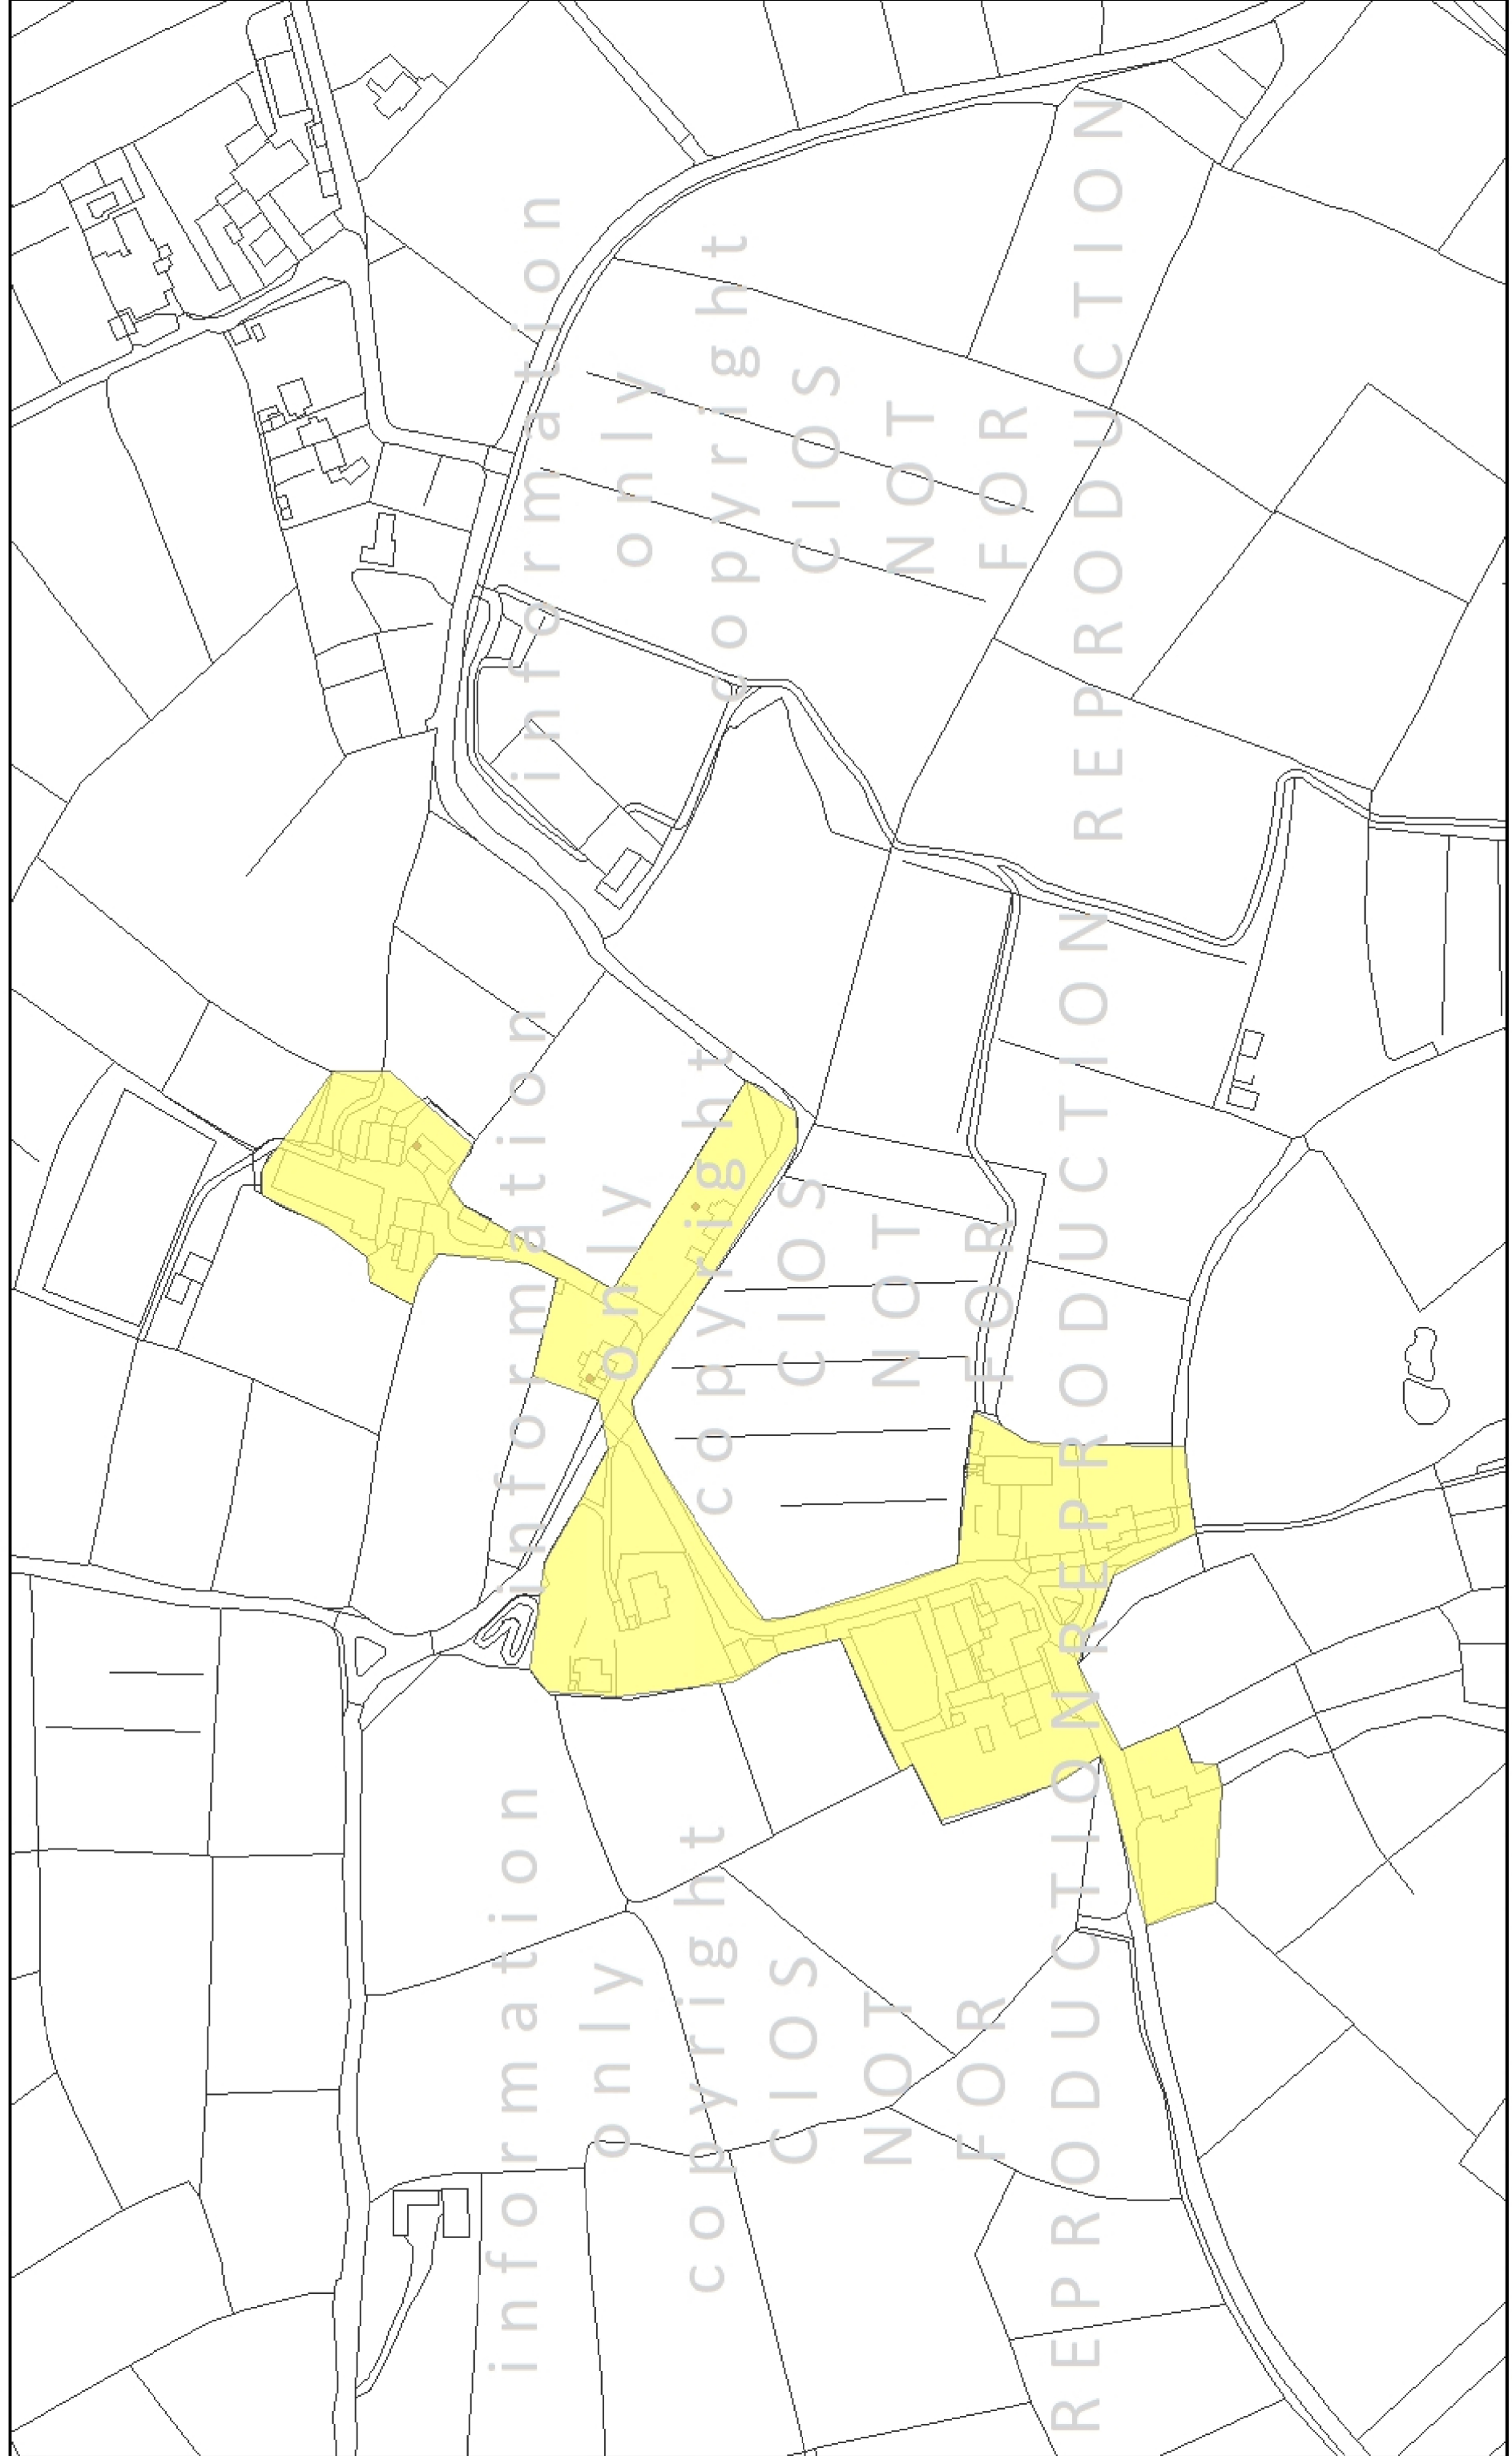

Proposal Map B- Settlement Boundary Holy Vale St Mary's

1:2,000 @ A3

0

100

200

metres

This product includes mapping data licensed from Ordnance Survey with the permission of the Controller of Her Majesty's Stationery Office Crown copyright 2018. All rights reserved SLA Number 100024679

Date: 14/03/2018

Town Hall, The Parade,
St Mary's, Isles of Scilly, TR21 0LW

Council of the
ISLES OF SCILLY