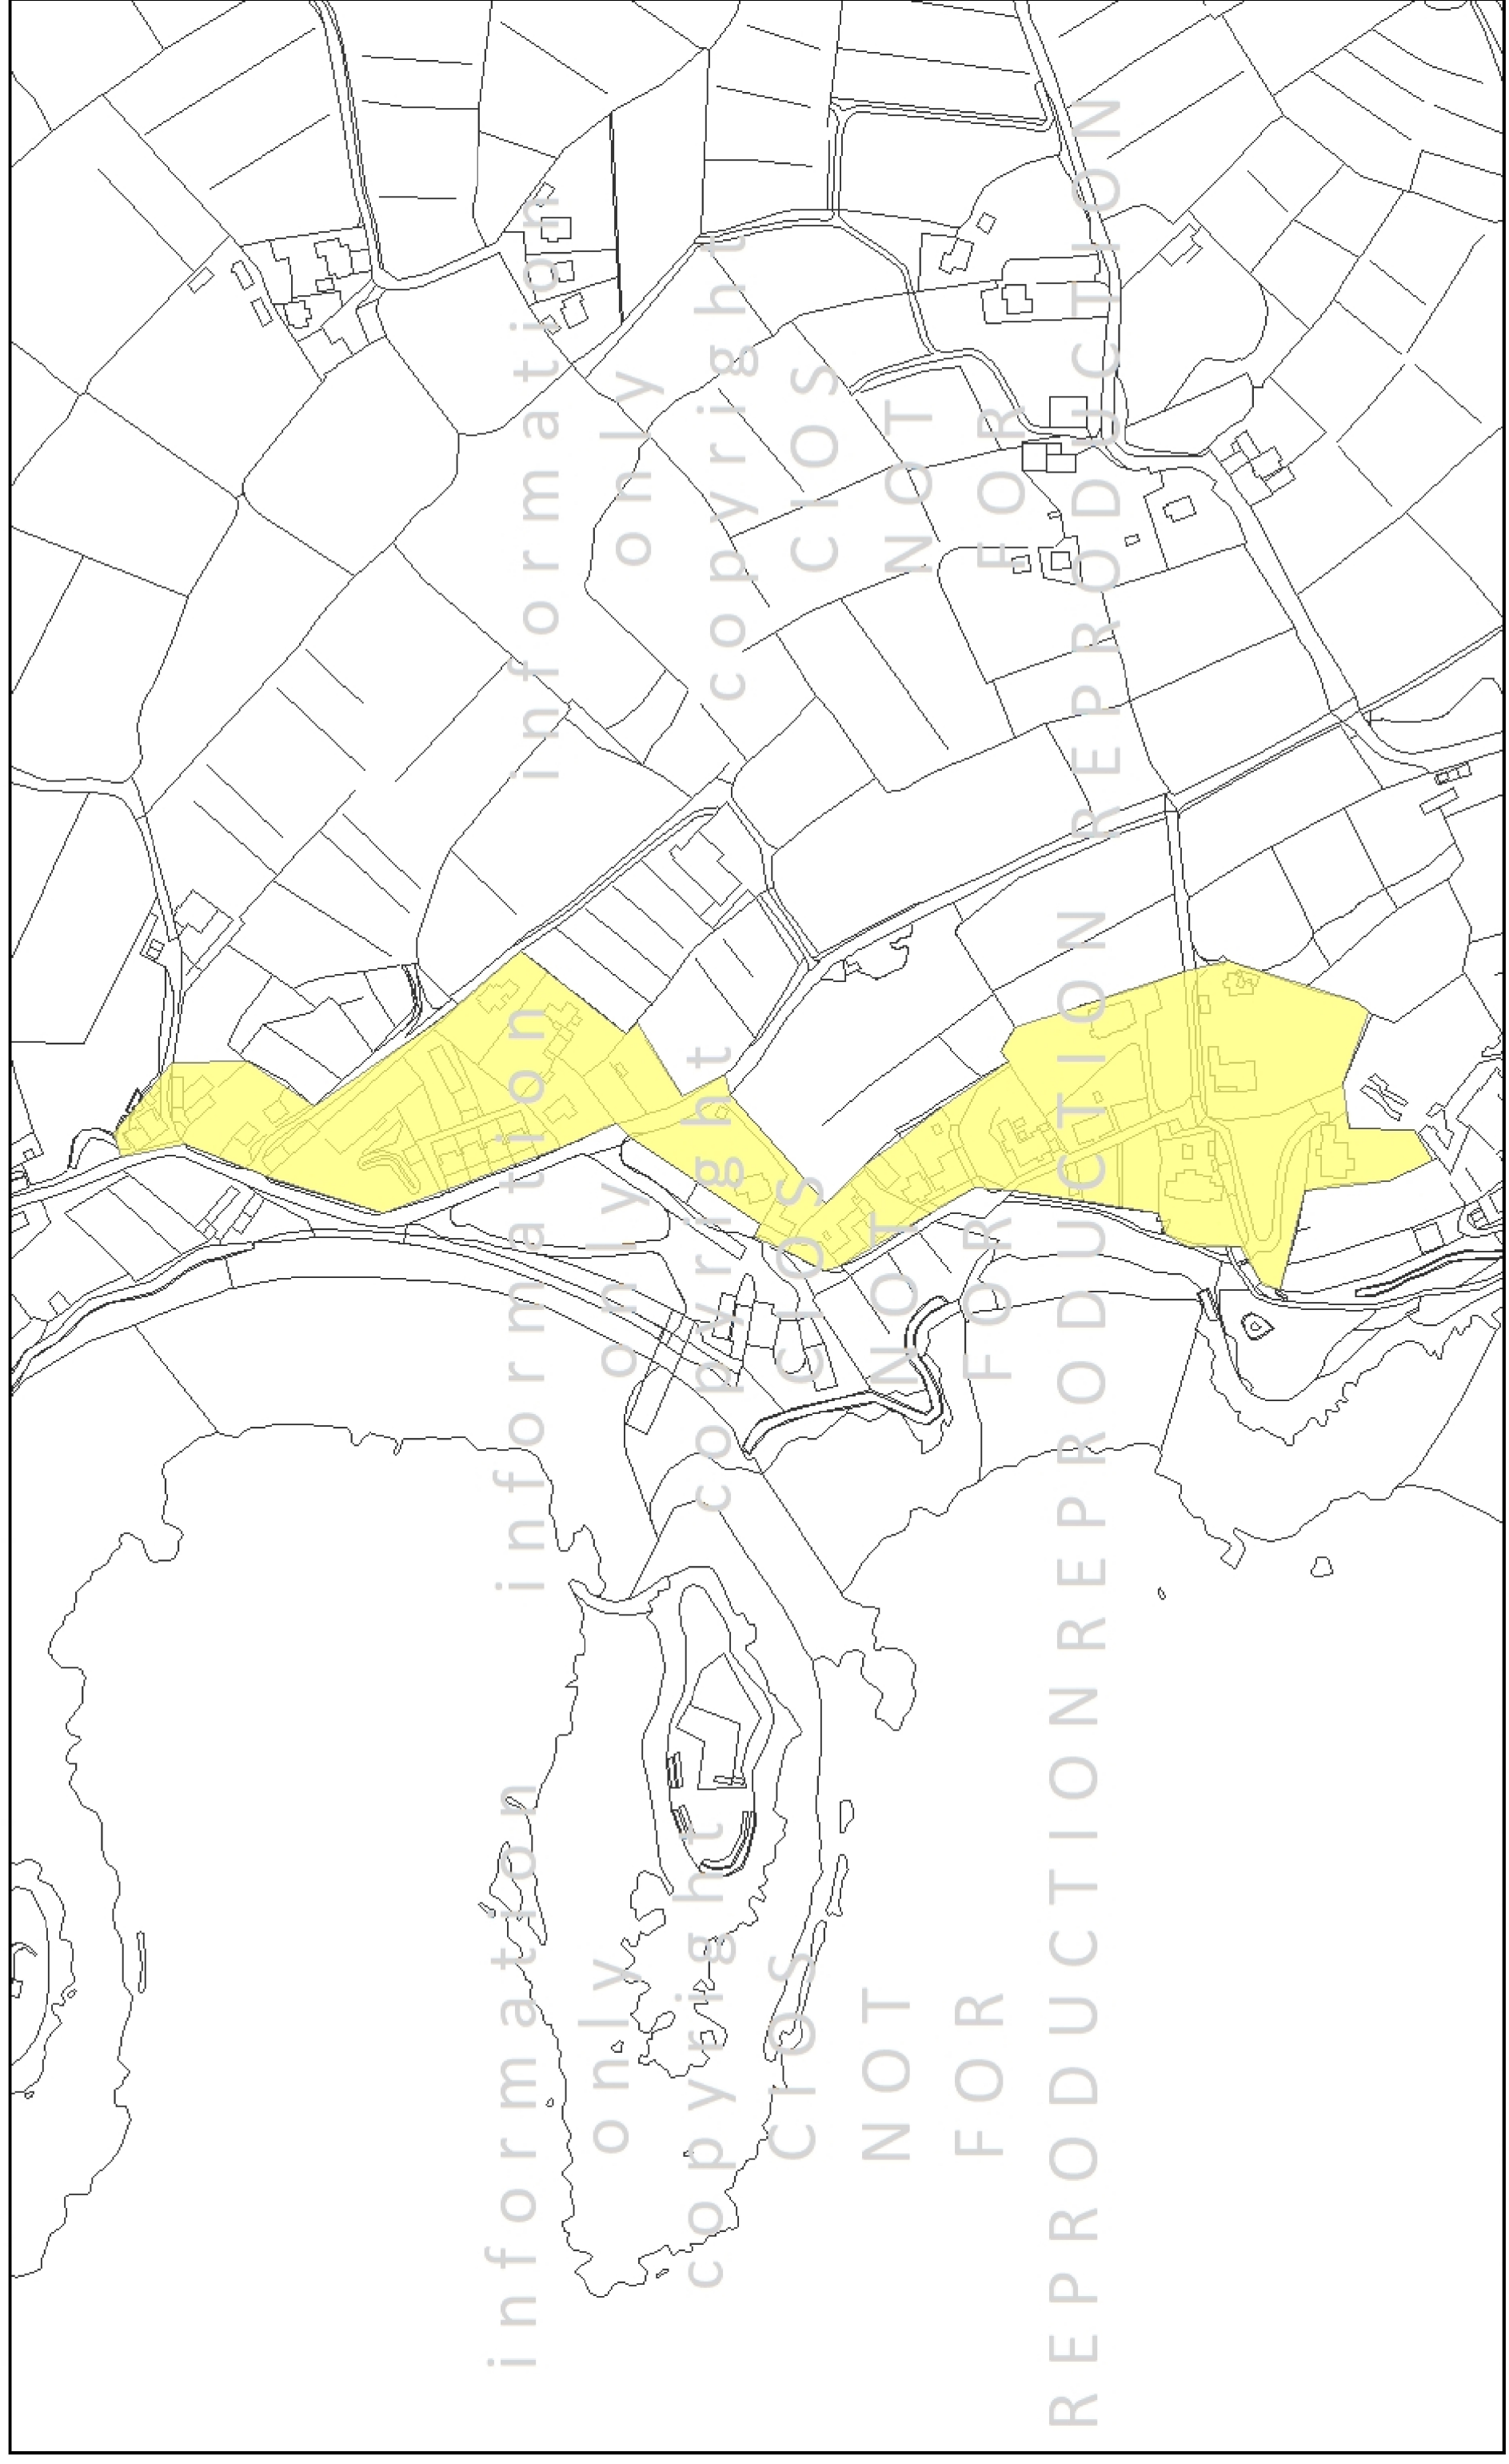

Proposal Map B- Settlement Boundary Porthloo St Mary's

1:2,500 @ A3

Date: 14/03/2018

Town Hall, The Parade,
St Mary's, Isles of Scilly, TR21 0LW

0 125 250

metres

This product includes mapping data licensed from Ordnance Survey with the permission of the Controller of Her Majesty's Stationery Office Crown copyright 2018. All rights reserved SLA Number 100024679

Council of the
ISLES OF SCILLY