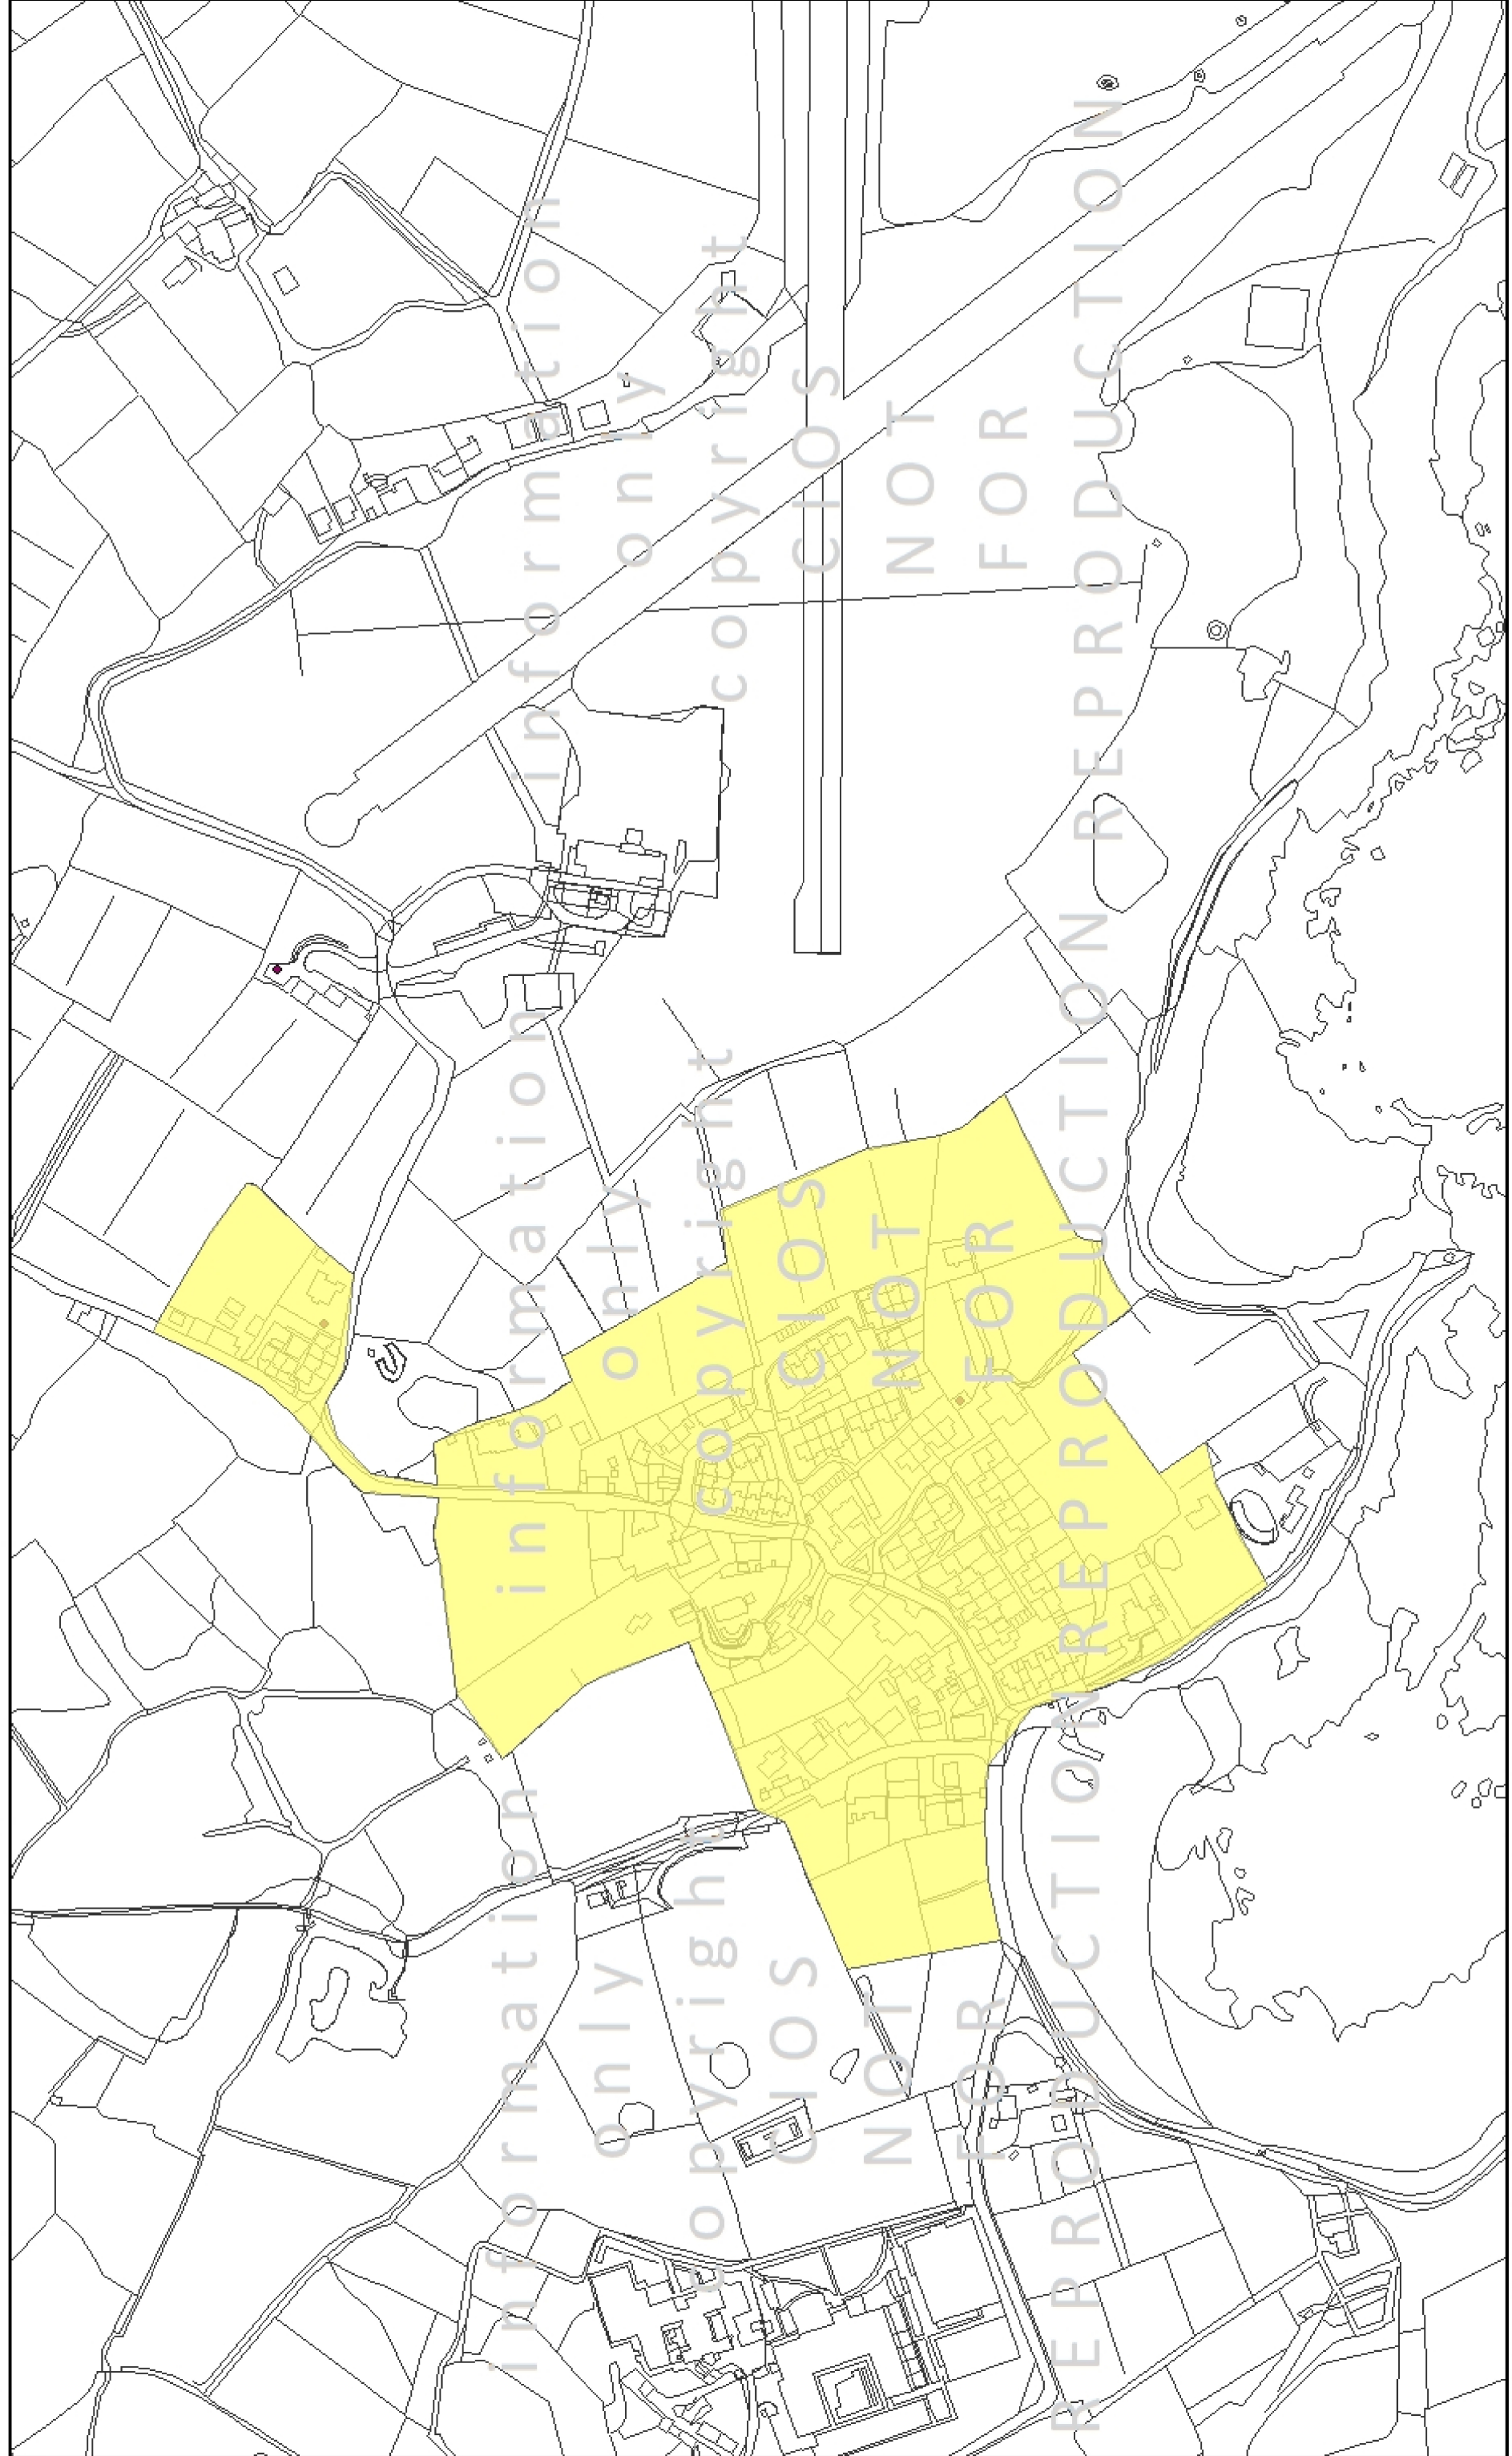

Proposal Map B- Settlement Boundary Hugh Town St Mary's

1:3,000 @ A3

0

150

300

Date: 14/03/2018

Town Hall, The Parade,
St Mary's, Isles of Scilly, TR21 0LW

This product includes mapping data licensed from Ordnance Survey with the permission of the Controller of Her Majesty's Stationery Office Crown copyright 2018. All rights reserved SLA Number 100024679

Council of the
ISLES OF SCILLY

Proposal Map B- Settlement Boundary Old Town St Mary's

1:3,000 @ A3

0

150

300

metres

This product includes mapping data licensed from Ordnance Survey with the permission of the Controller of Her Majesty's Stationery Office Crown copyright 2018. All rights reserved SLA Number 100024679

metres

This product includes mapping data licensed from Ordnance Survey with the permission of the Controller of Her Majesty's Stationery Office Crown copyright 2018. All rights reserved SLA Number 100024679