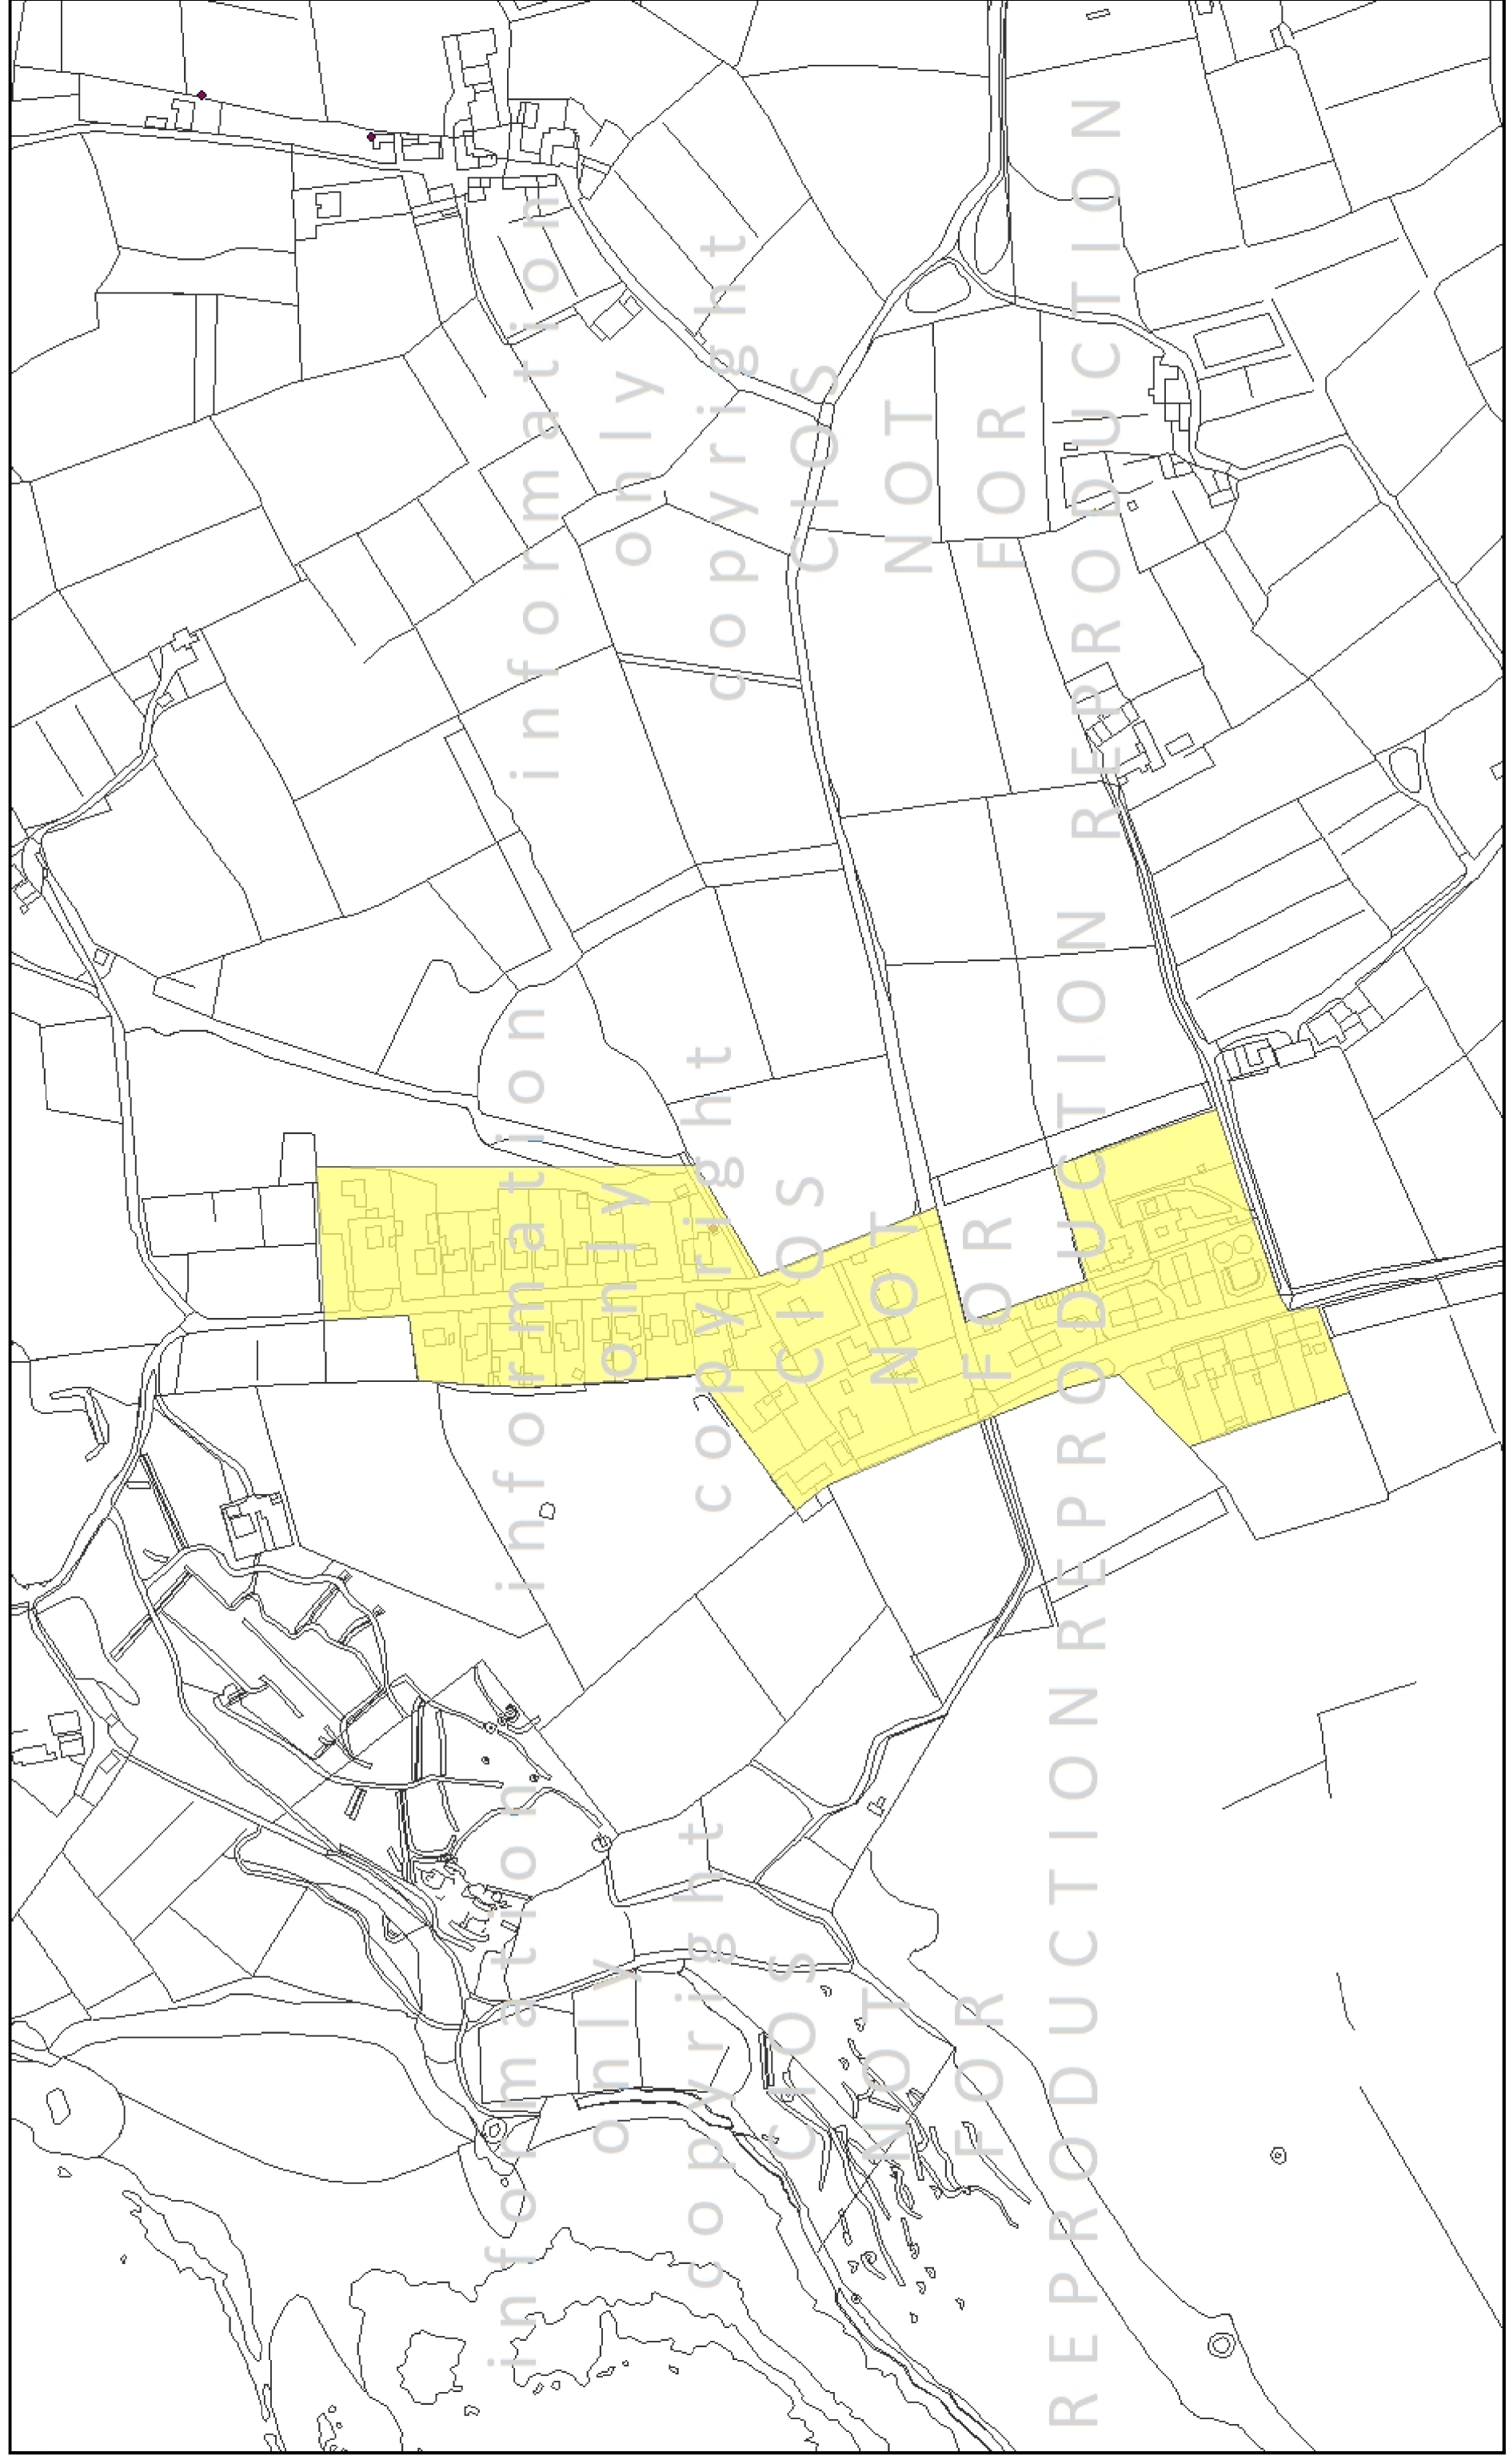

Proposal Map B- Settlement Boundary McFarlands Down/Telegraph St Mary's

1:3,000 @ A3

0

150

300

Date: 14/03/2018

Town Hall, The Parade,
St Mary's, Isles of Scilly, TR21 0LW

This product includes mapping data licensed from Ordnance Survey with the permission of the Controller of Her Majesty's Stationery Office Crown copyright 2018. All rights reserved SLA Number 100024679

Council of the
ISLES OF SCILLY