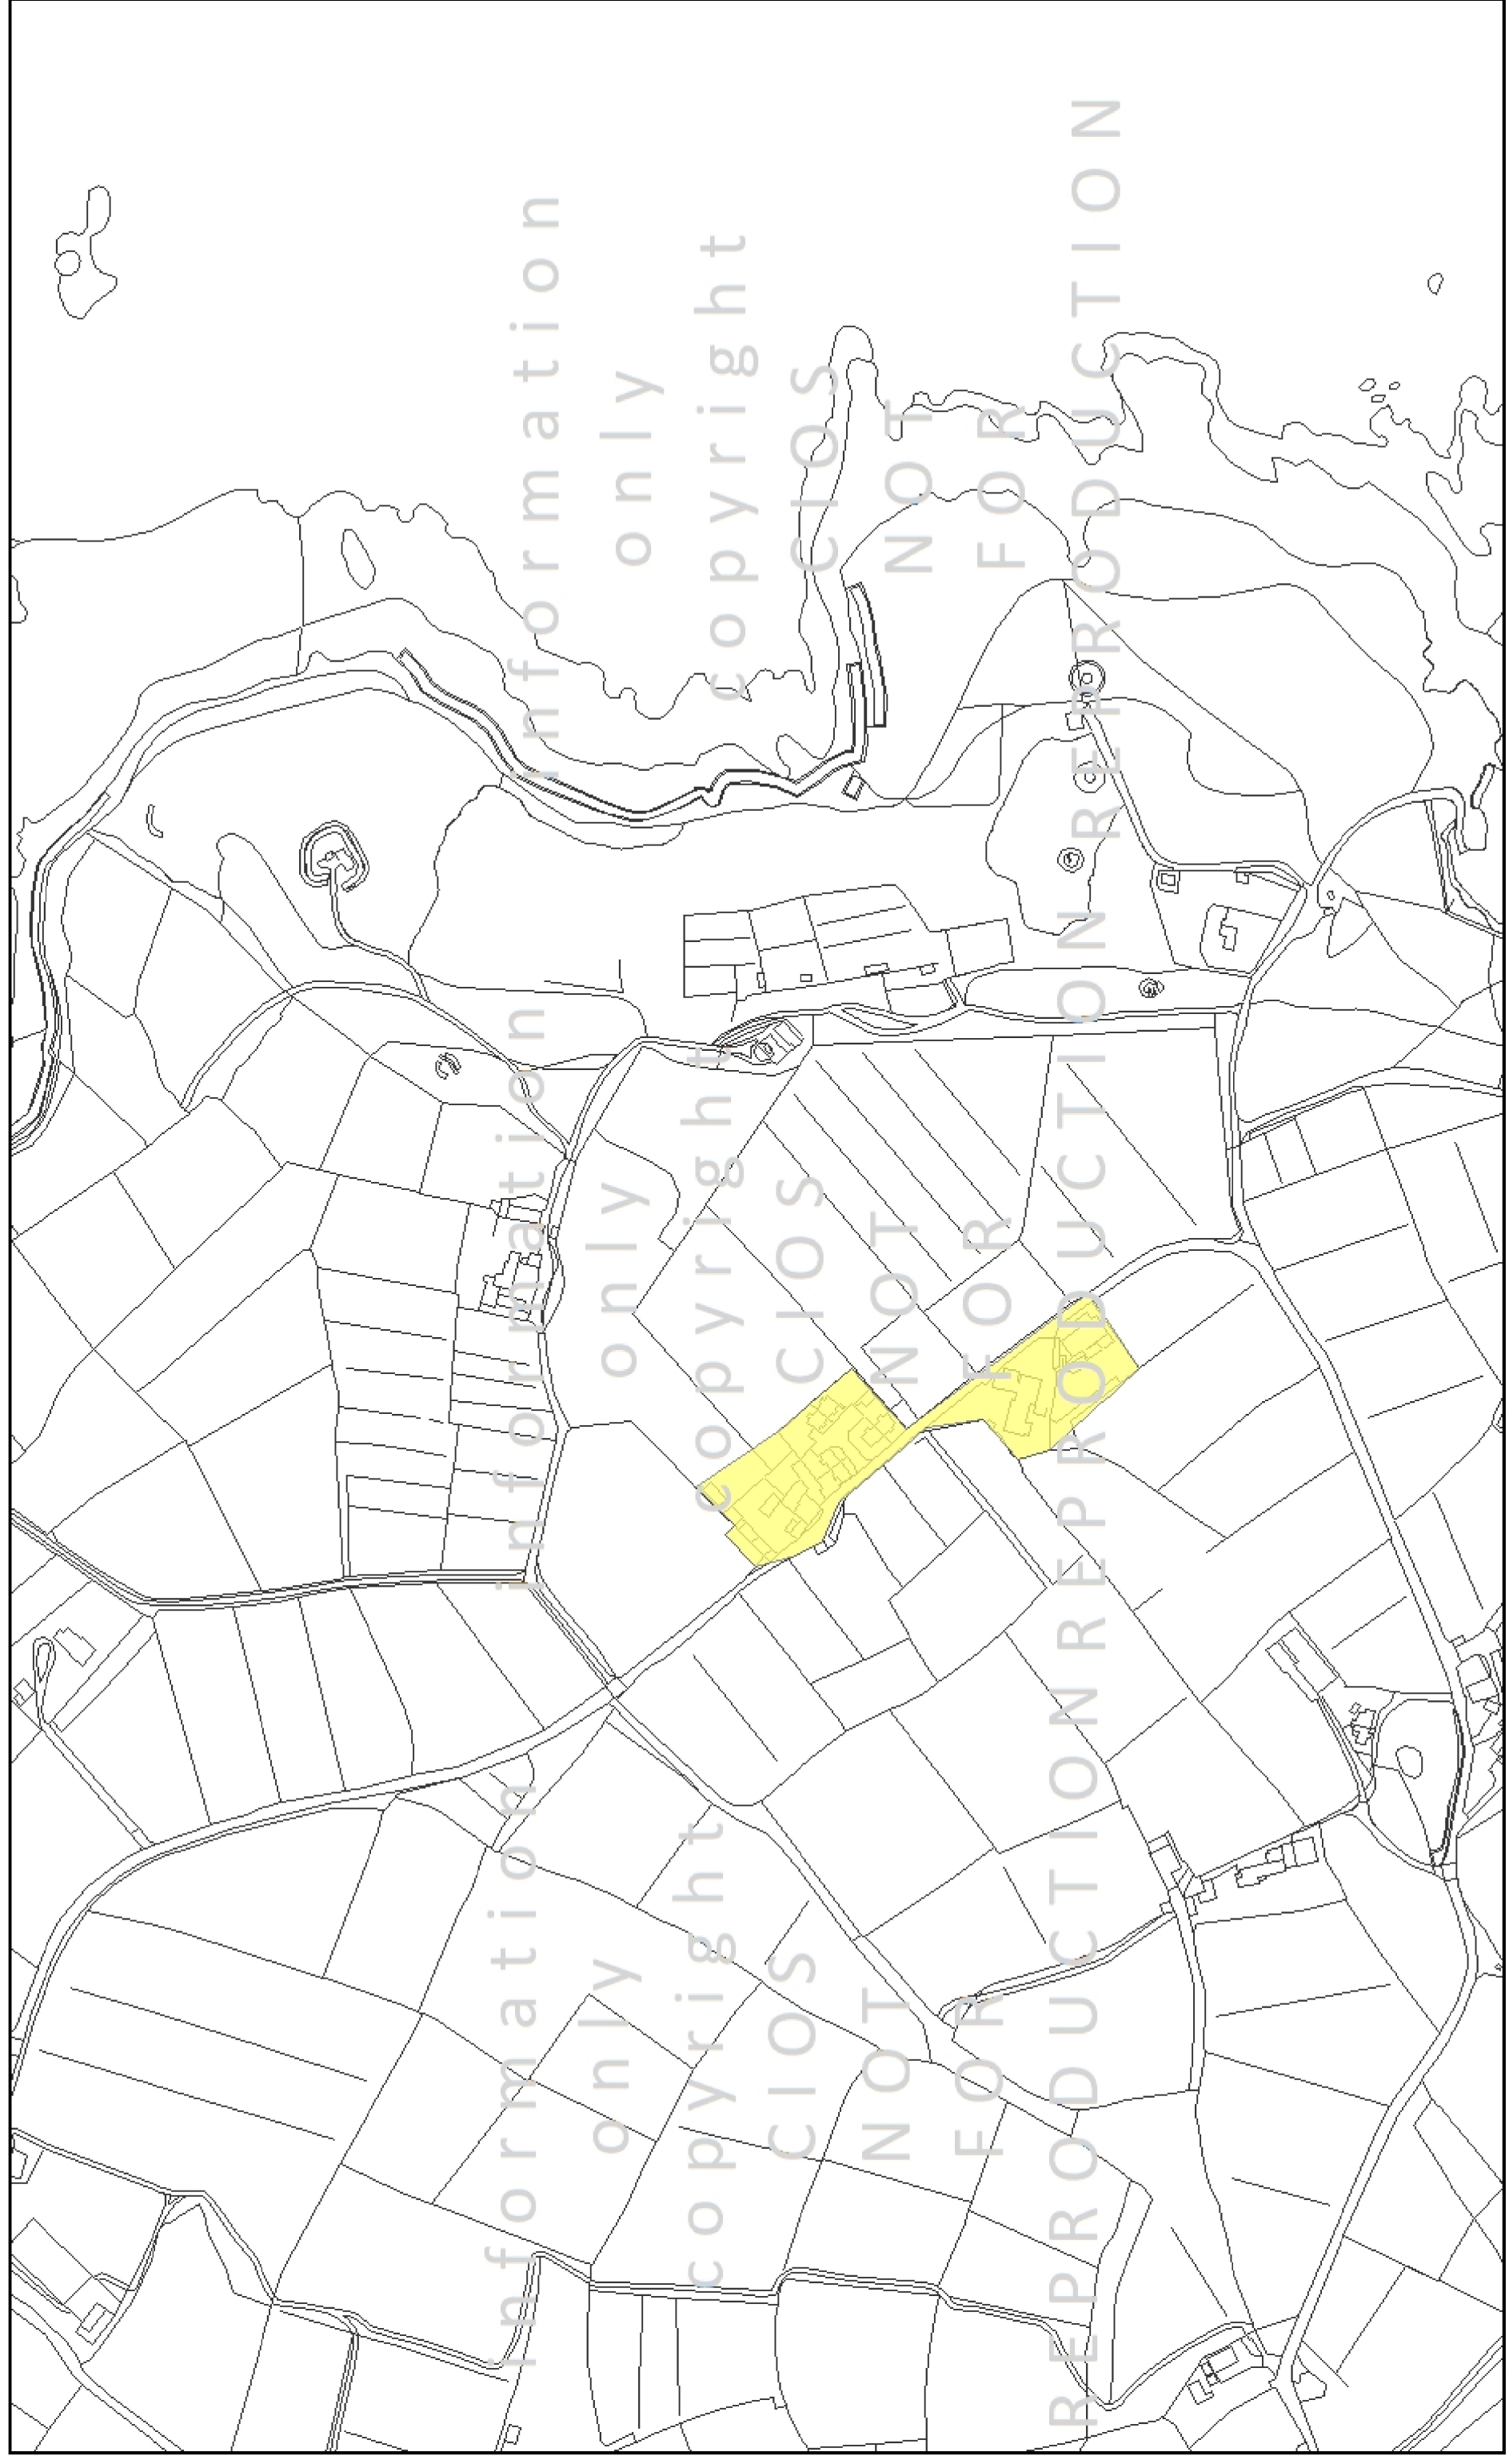

Proposal Map B- Settlement Boundary Normandy St Mary's

This product includes mapping data licensed from Ordnance Survey with the permission of the Controller of Her Majesty's Stationery Office Crown copyright 2018. All rights reserved SLA Number 100024679

Date: 14/03/2018

Town Hall, The Parade,
St Mary's, Isles of Scilly, TR21 0LW

1:3,000 @ A3

Council of the
ISLES OF SCILLY