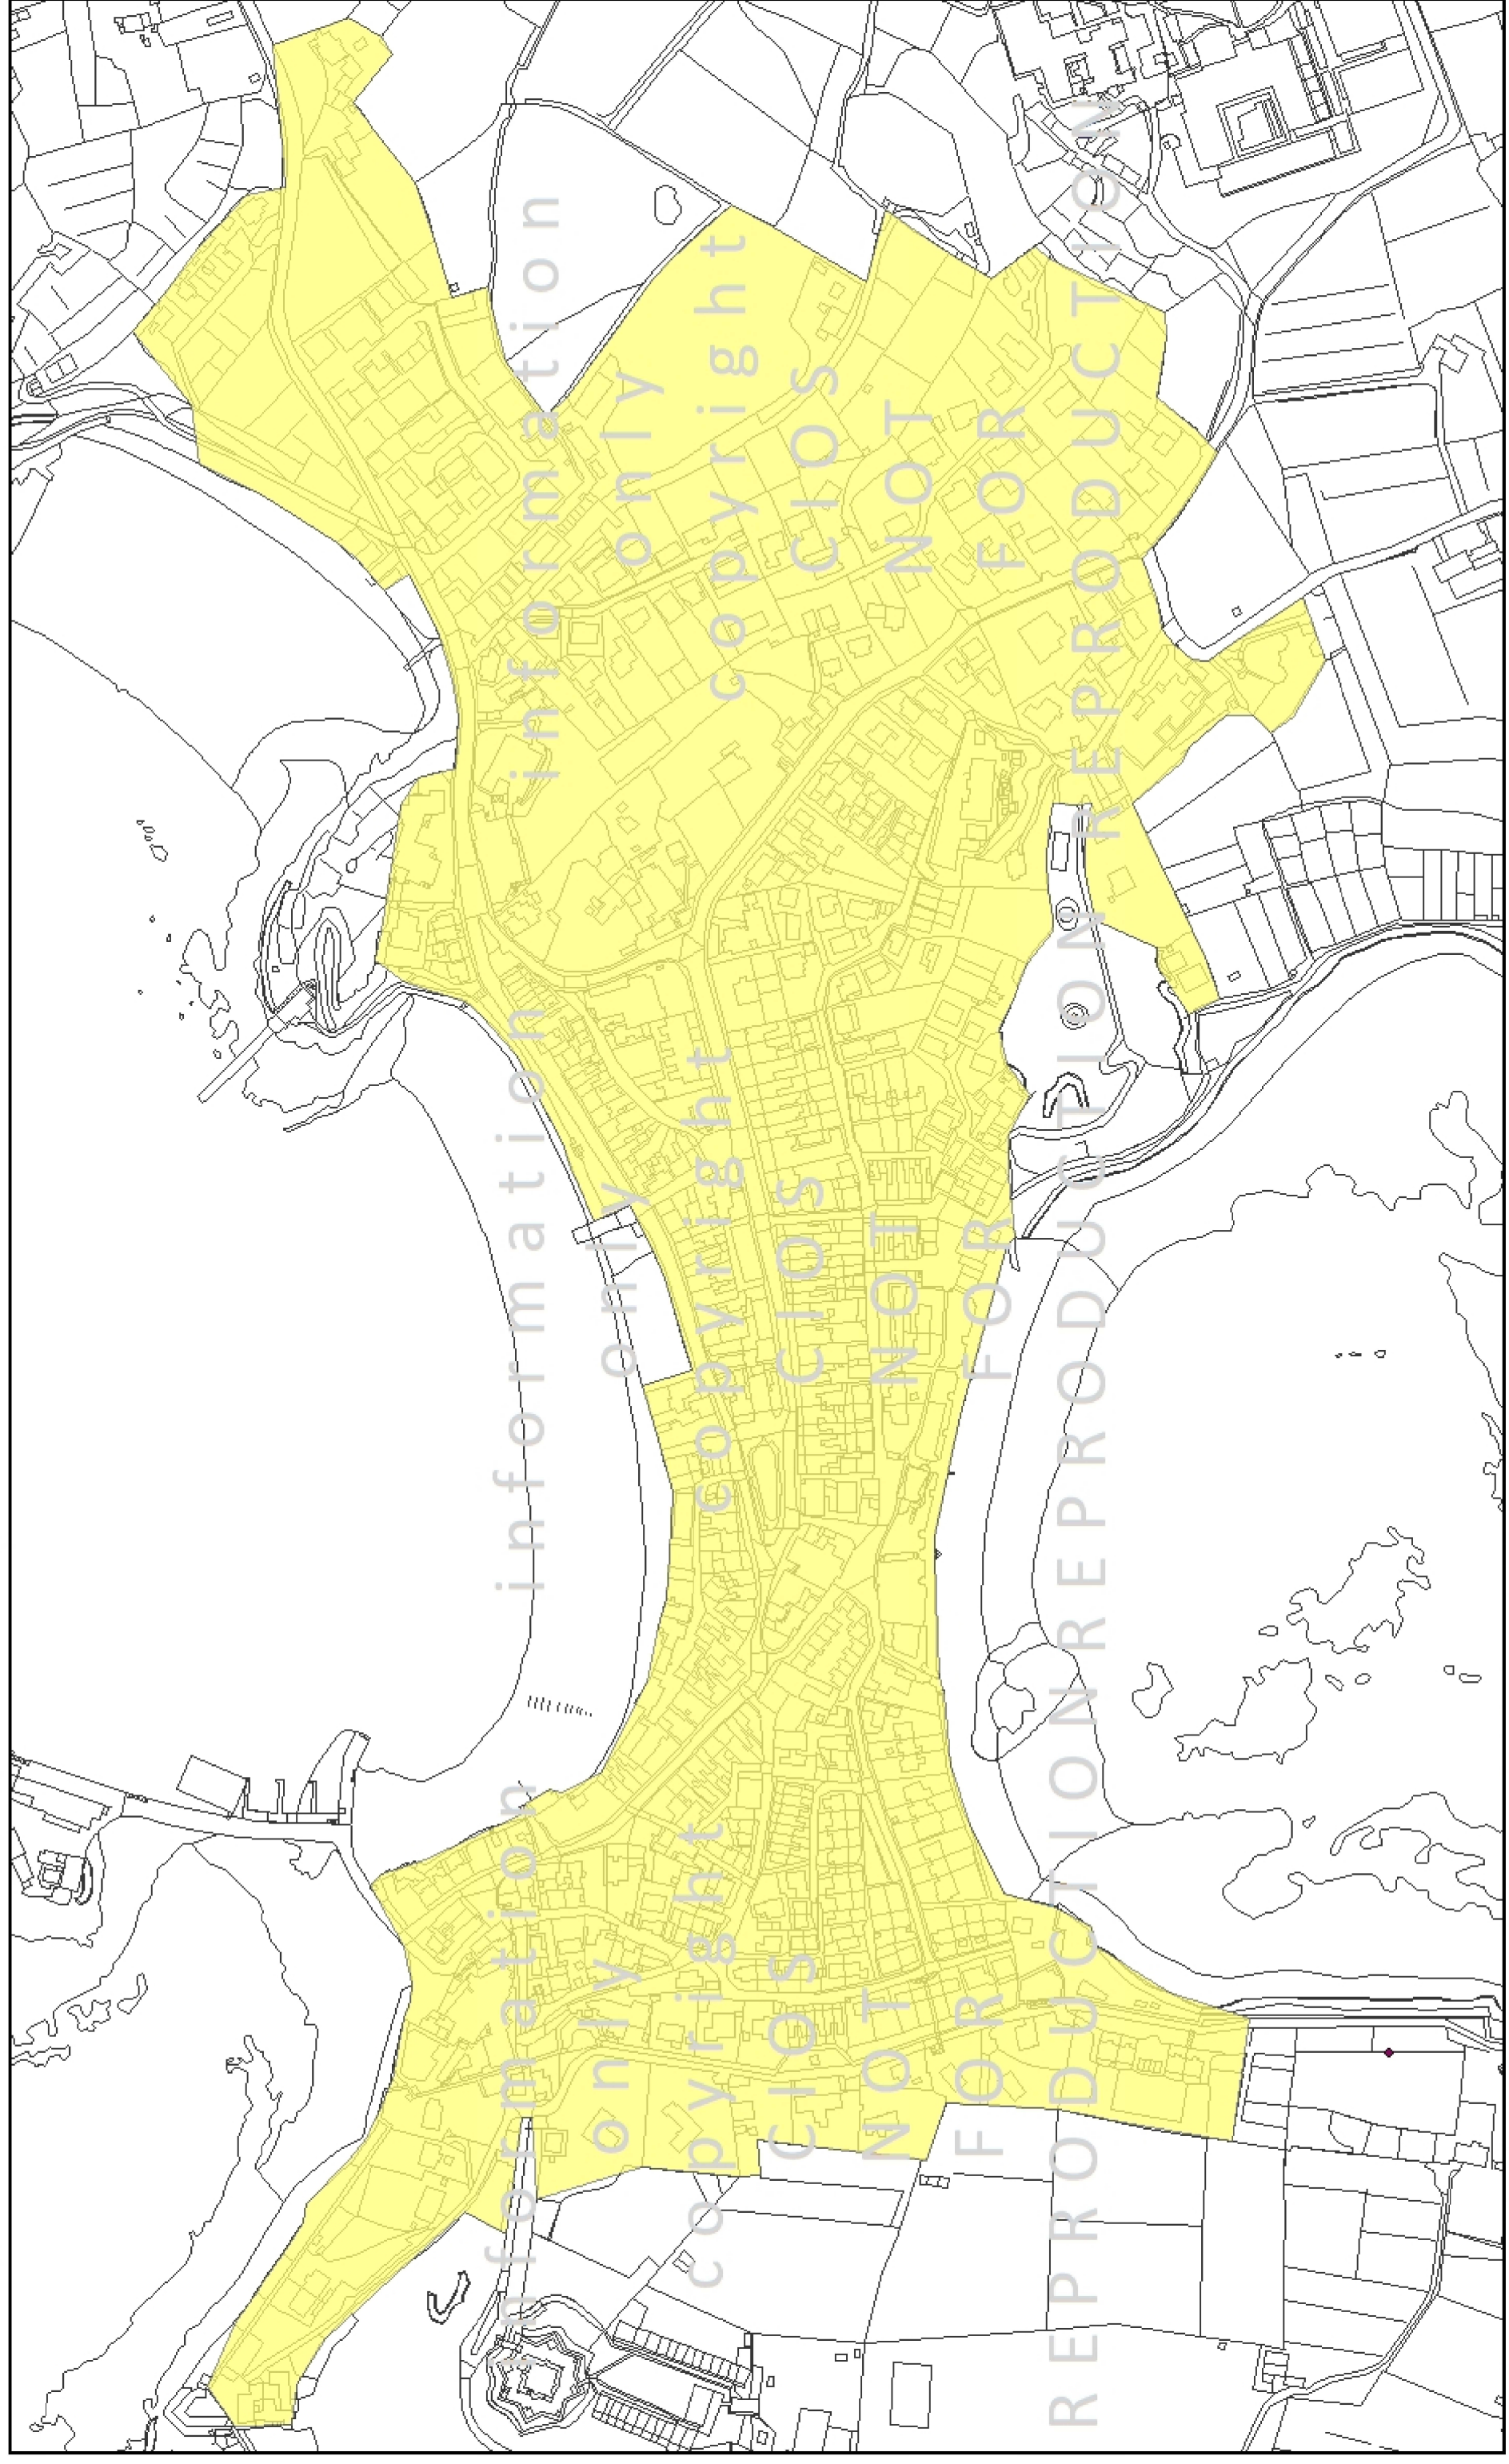

Proposal Map B- Settlement Boundary Hugh Town St Mary's

1:3,000 @ A3

0

150

300

Date: 14/03/2018

Town Hall, The Parade,
St Mary's, Isles of Scilly, TR21 0LW

This product includes mapping data licensed from Ordnance Survey with the permission of the Controller of Her Majesty's Stationery Office Crown copyright 2018. All rights reserved SLA Number 100024679

Council of the
ISLES OF SCILLY

Proposal Map B- Settlement Boundary Old Town St Mary's

1:3,000 @ A3

0

150

300

metres

This product includes mapping data licensed from Ordnance Survey with the permission of the Controller of Her Majesty's Stationery Office Crown copyright 2018. All rights reserved SLA Number 100024679

metres

This product includes mapping data licensed from Ordnance Survey with the permission of the Controller of Her Majesty's Stationery Office Crown copyright 2018. All rights reserved SLA Number 100024679

Council of the
ISLES OF SCILLY

Proposal Map B- Settlement Boundary Normandy St Mary's

This product includes mapping data licensed from Ordnance Survey with the permission of the Controller of Her Majesty's Stationery Office Crown copyright 2018. All rights reserved SLA Number 100024679