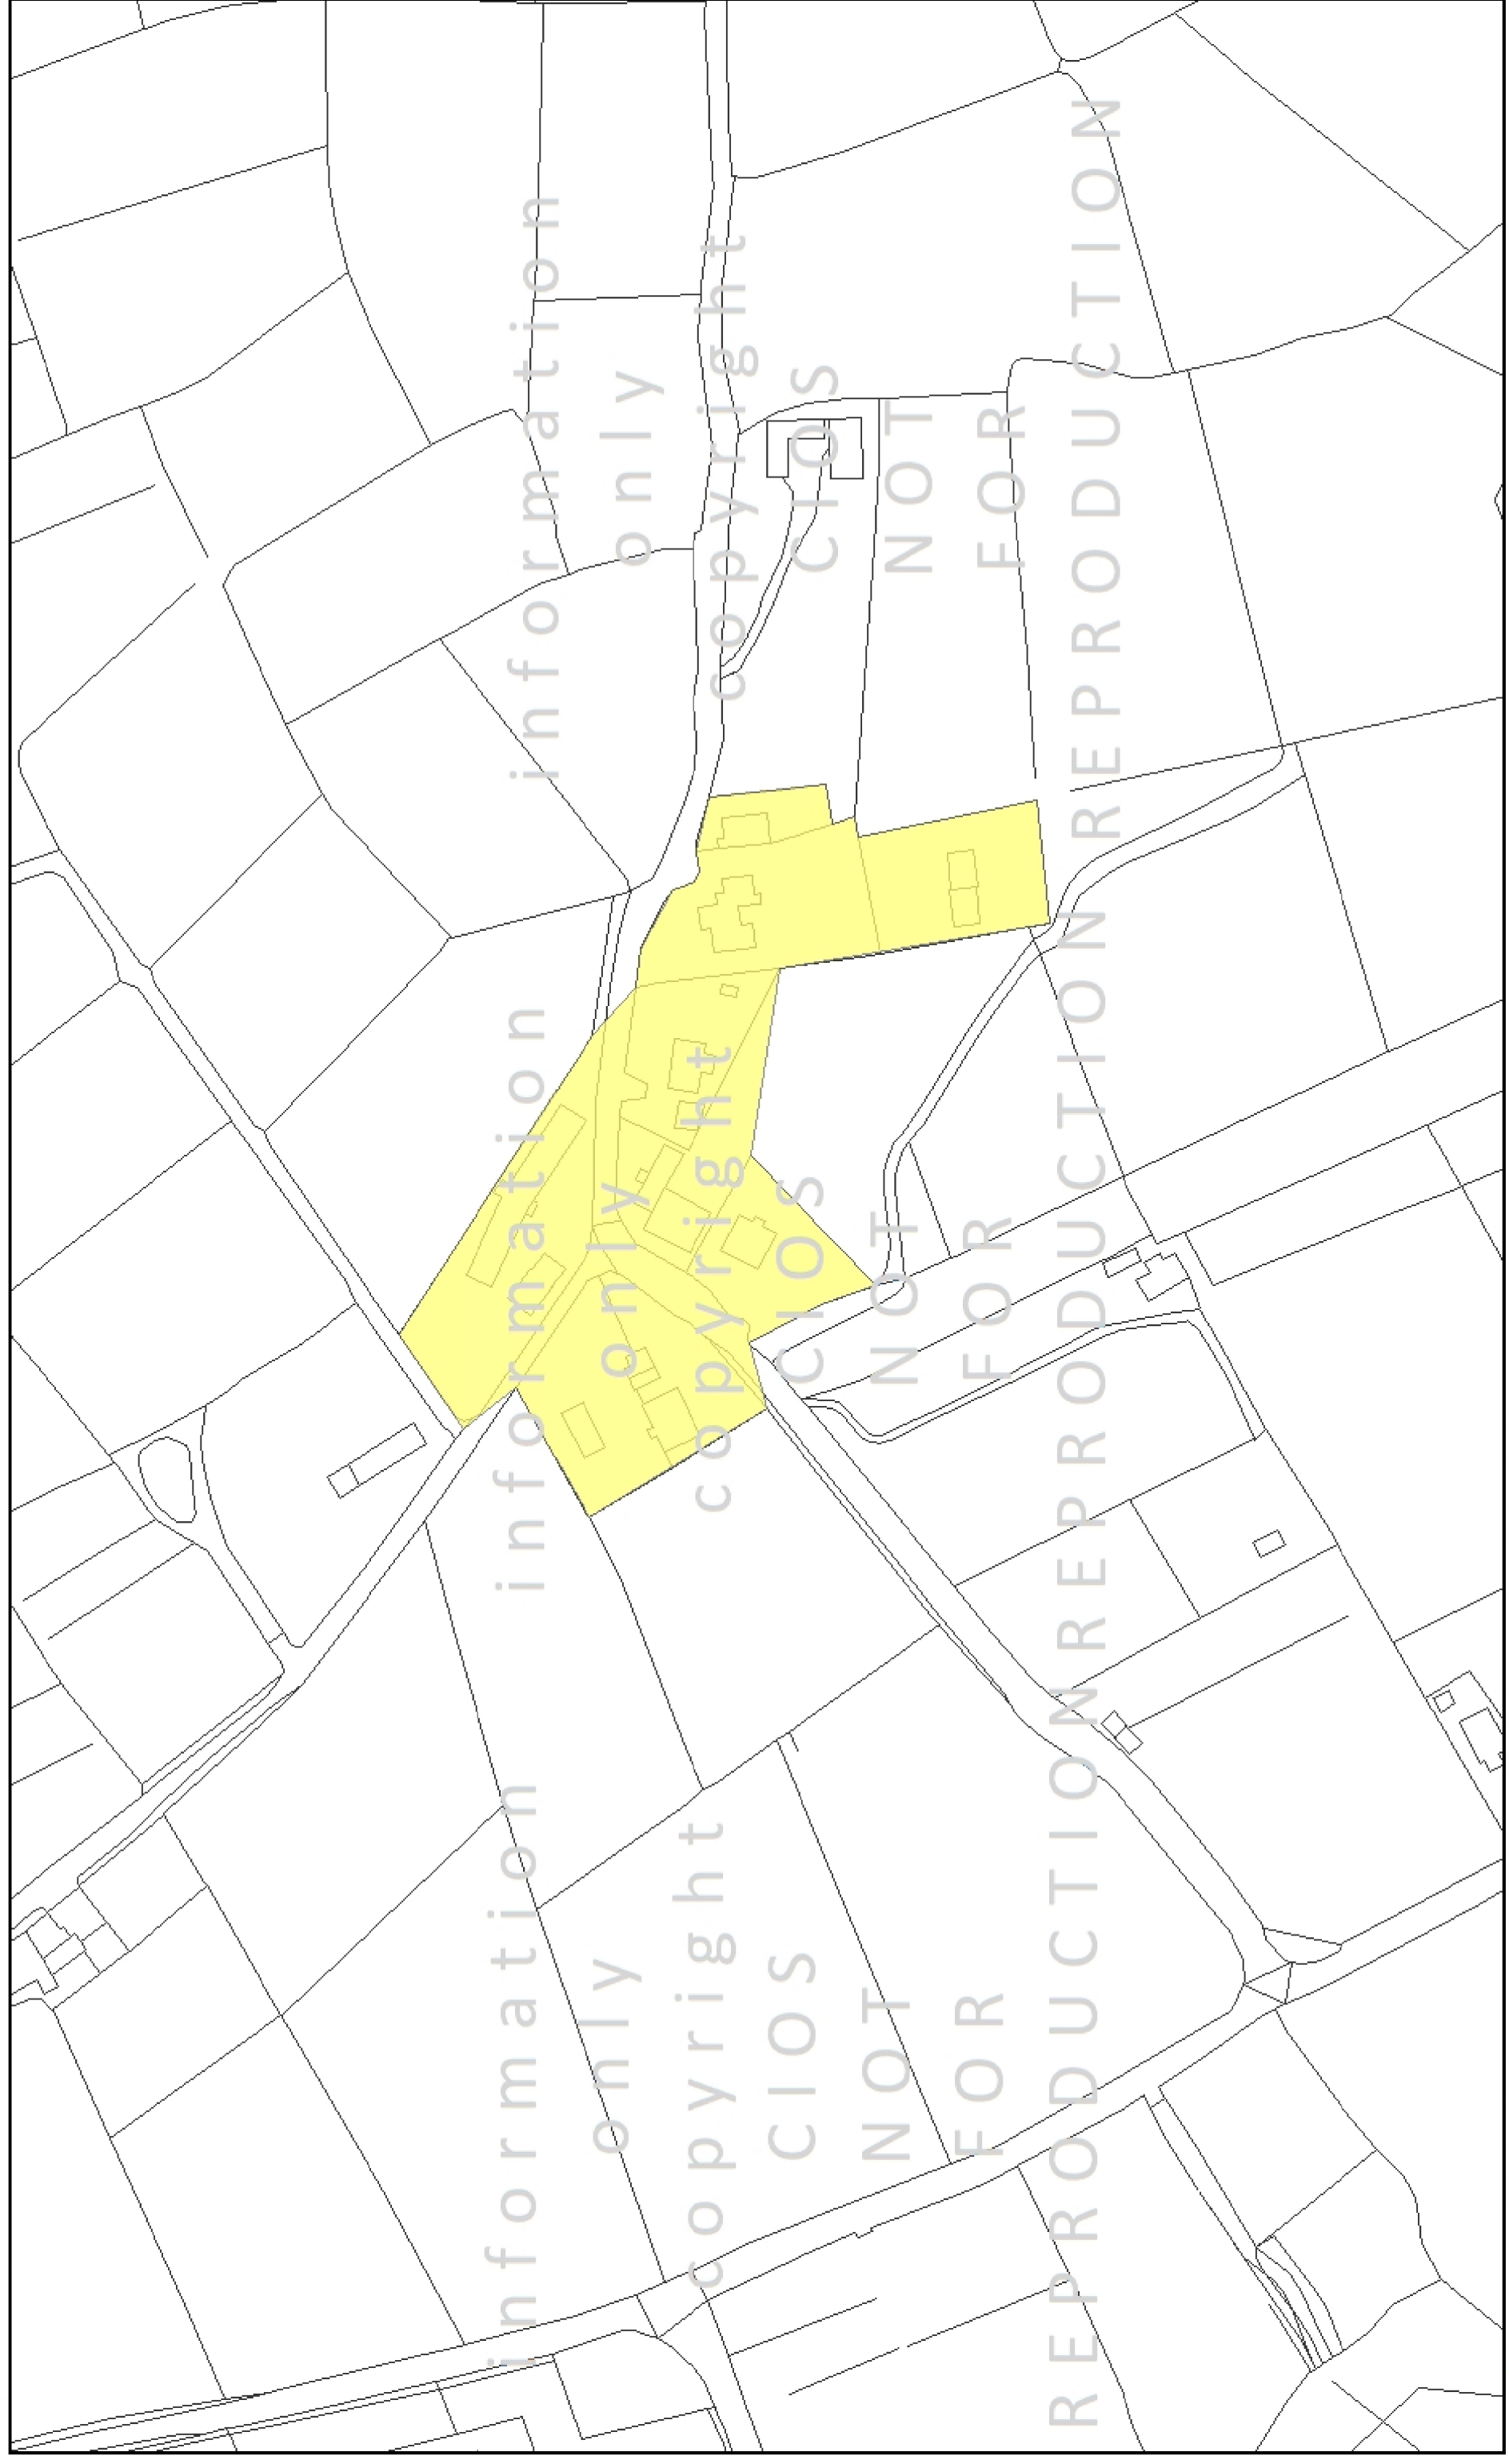

Proposal Map B- Settlement Boundary High Lanes St Mary's

1:1,600 @ A3

0 80 160

metres

This product includes mapping data licensed from Ordnance Survey with the permission of the Controller of Her Majesty's Stationery Office Crown copyright 2018. All rights reserved SLA Number 100024679

Date: 14/03/2018

Town Hall, The Parade,
St Mary's, Isles of Scilly, TR21 0LW

Council of the
ISLES OF SCILLY