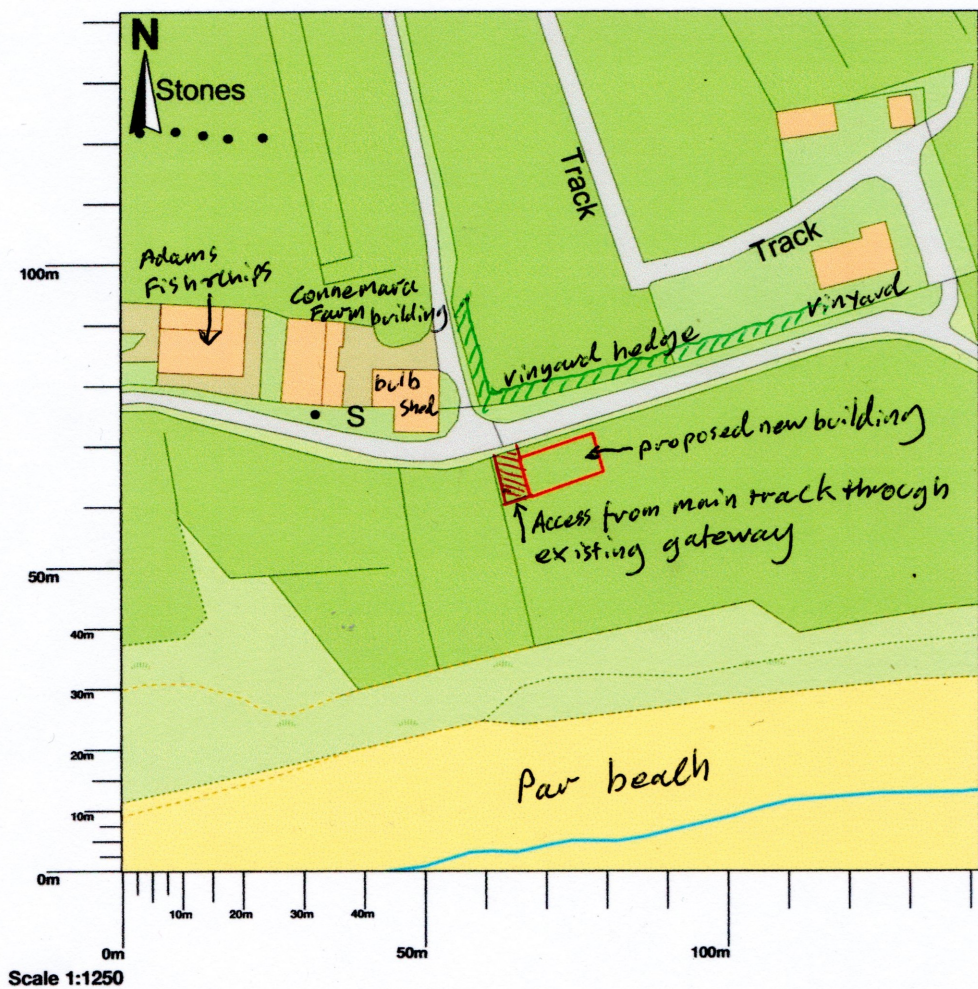

RECEIVED
By A King at 2:13 pm, Oct 13, 2020

Adams Fish and Chips, TR25 0QL

Map area bounded by: 93233,15339 93375,15480. Produced on 03 October 2020 from the OS National Geographic Database. Reproduction in whole or part is prohibited without the prior permission of Ordnance Survey. © Crown copyright 2020. Supplied by UKPlanningMaps.com a licensed OS partner (100054135). Unique plan reference: p2buk/515667/698718