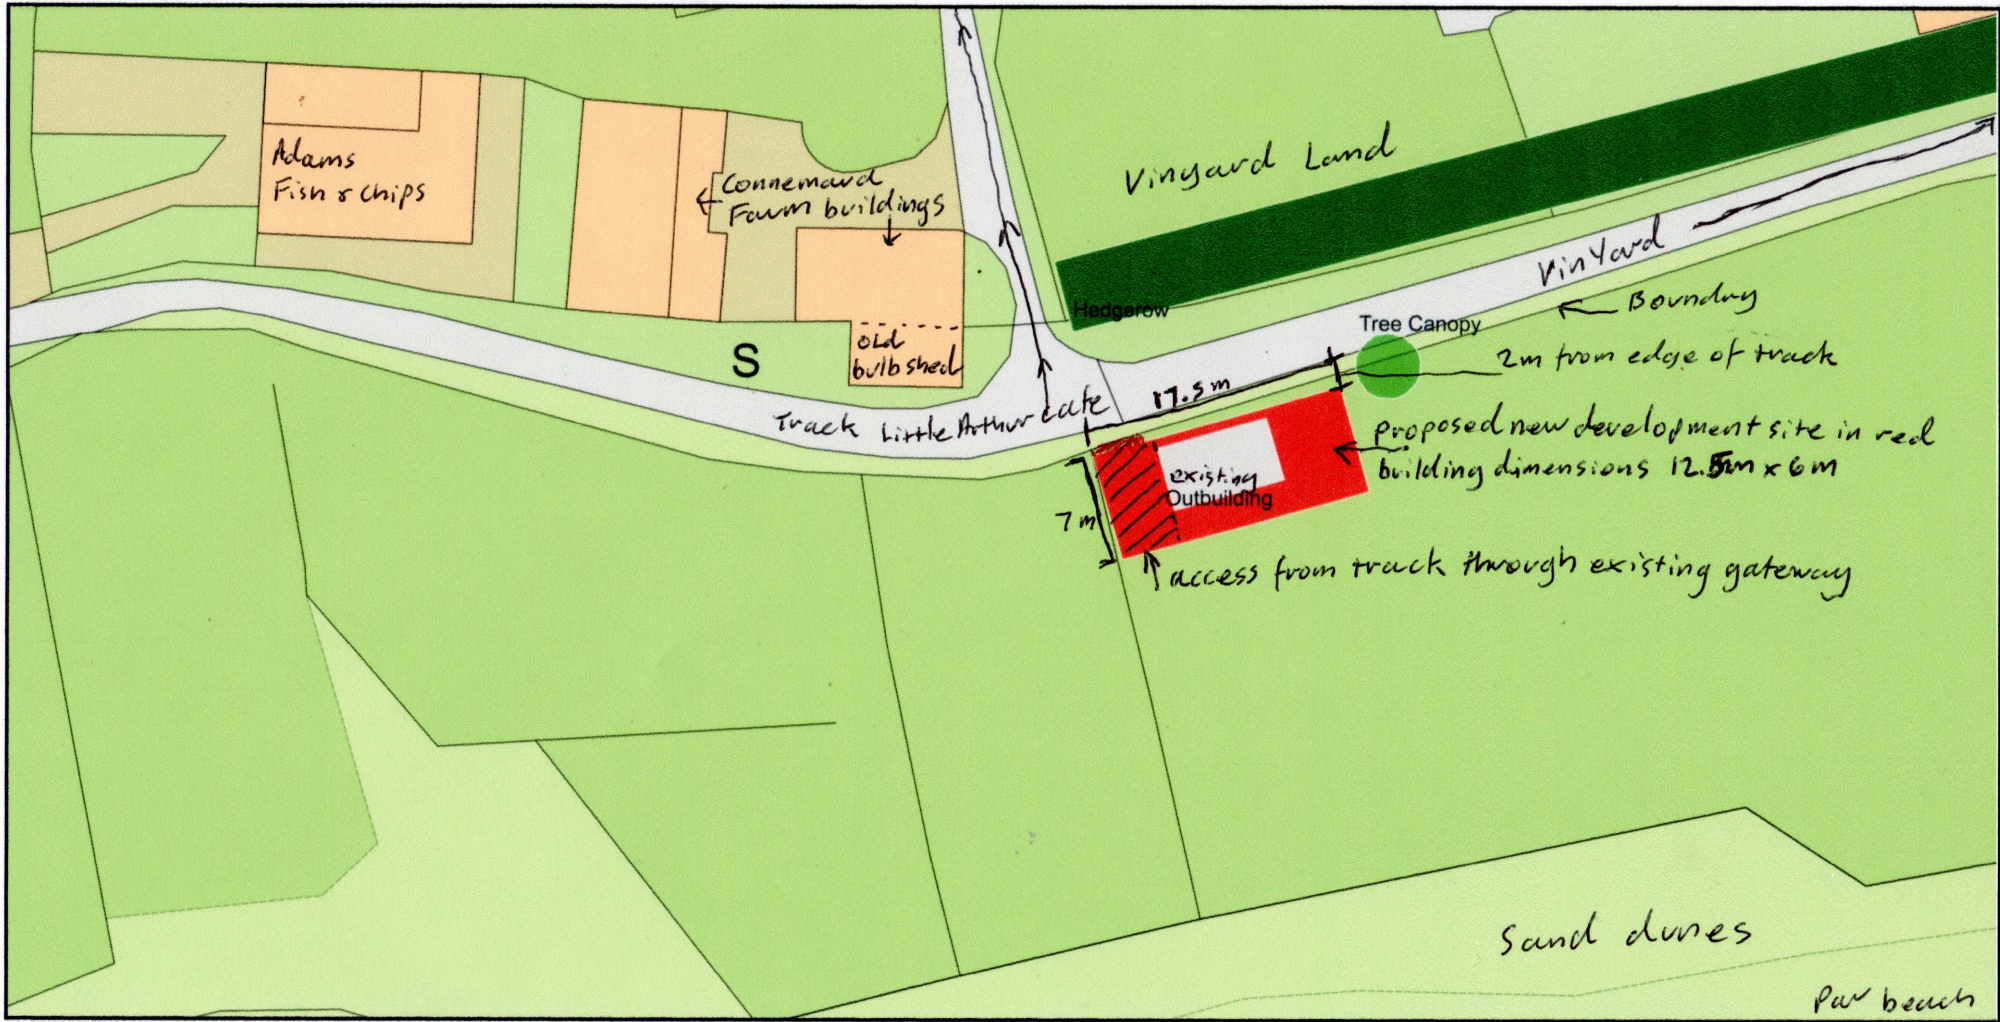

Block plan

Plan Produced for: Adam Morton

Date Produced: 12 Oct 2020

Plan Reference Number: TQRQM20286143230866

Scale: 1:500 @ A4