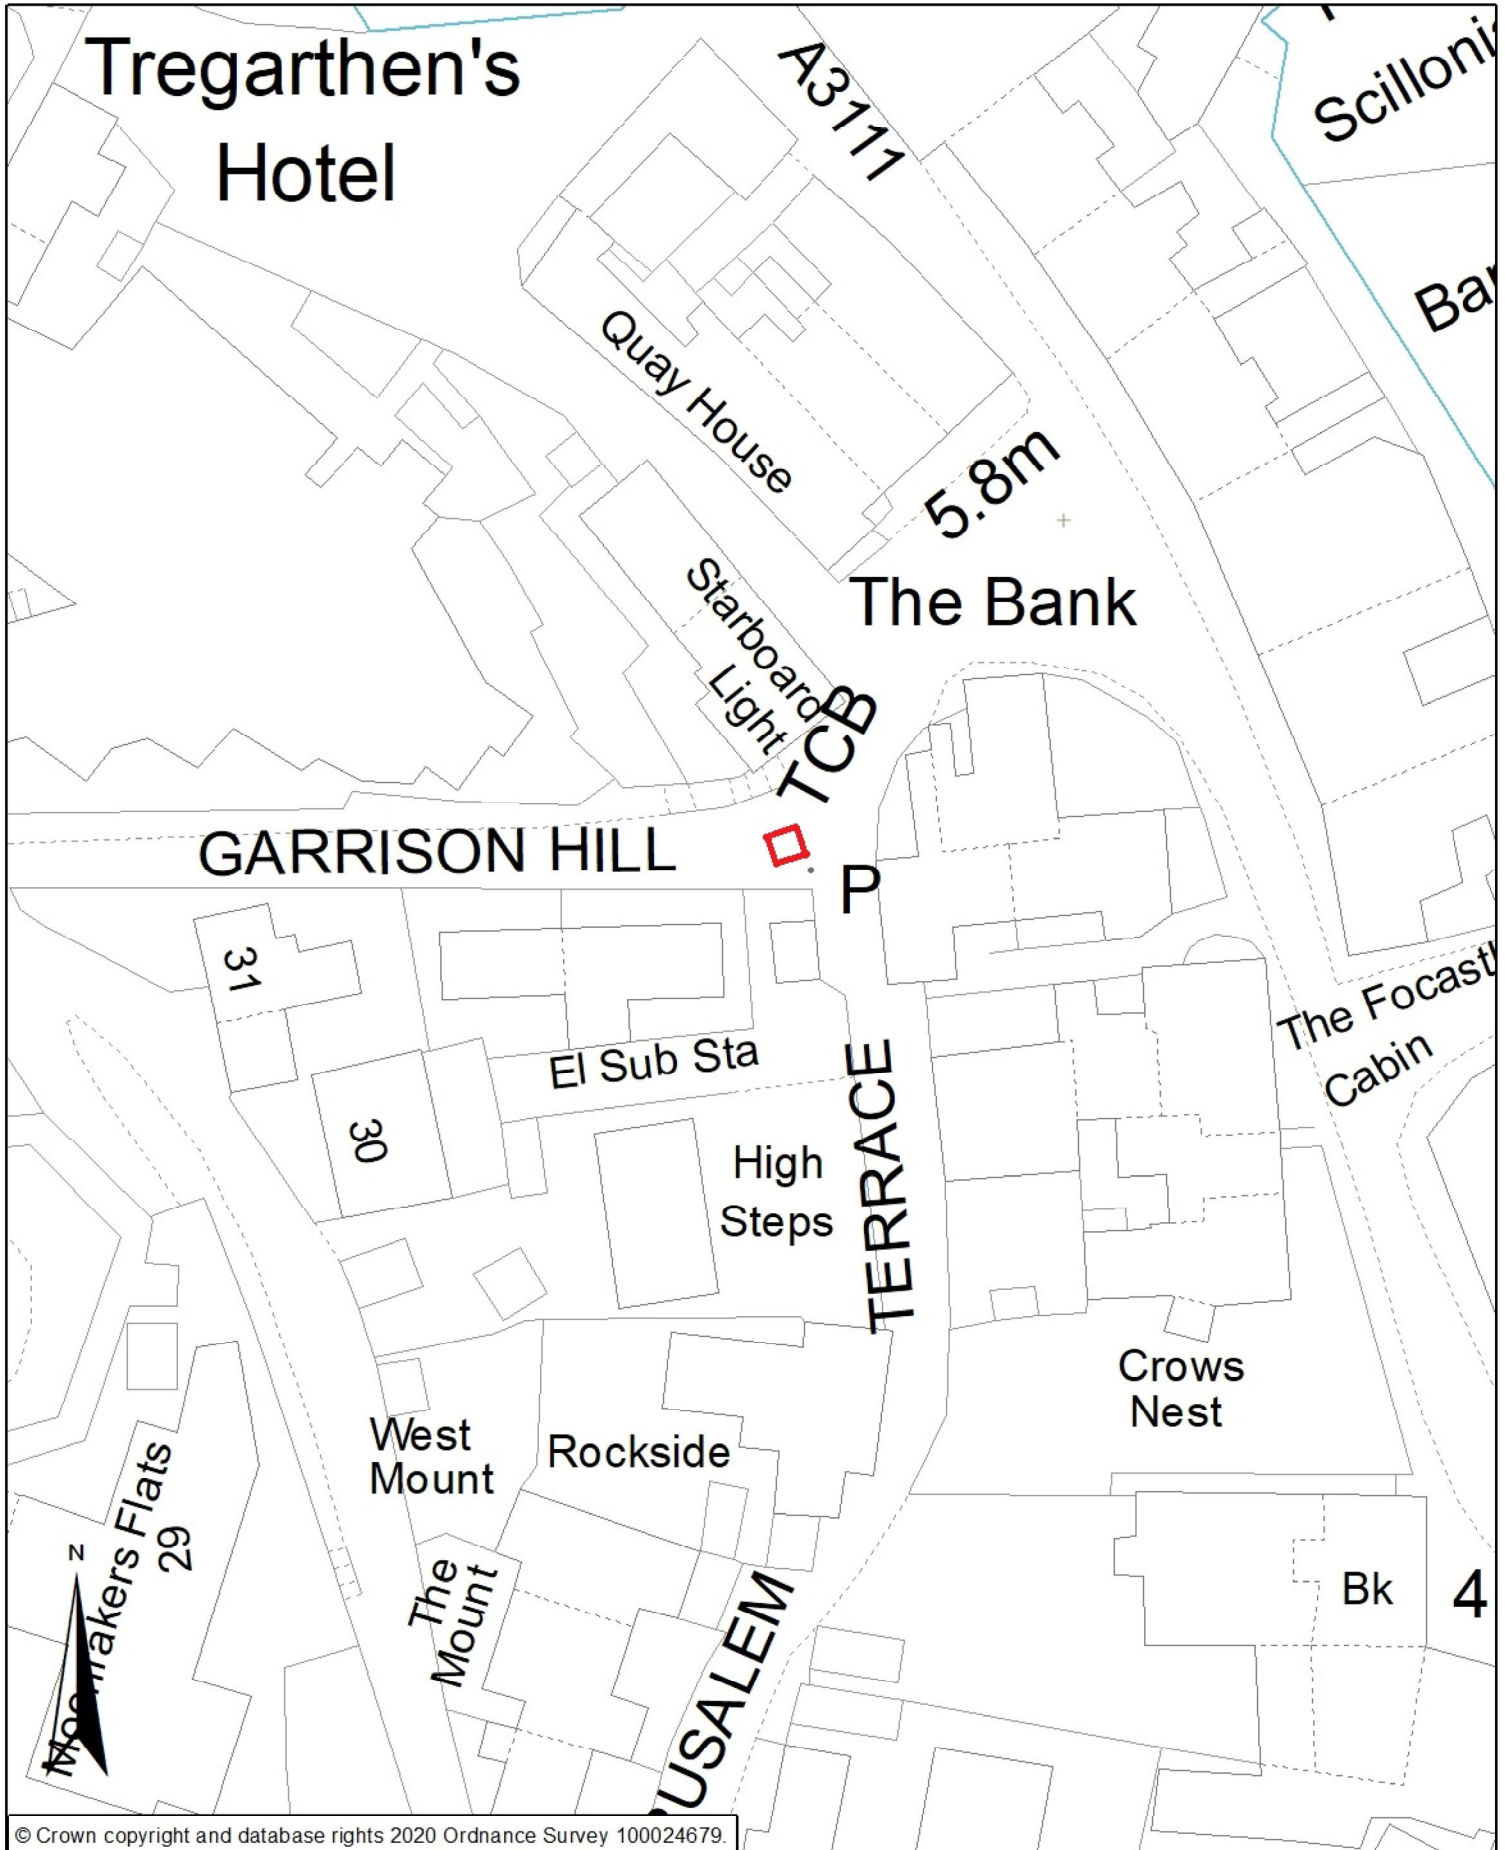

Council of the ISLES OF SCILLY

BT Phone Box, Jerusalem Terrace, St Mary's. Isles of Scilly

© Crown copyright and database rights 2020 Ordnance Survey 100024679.

1:500 @A4 Meters
0 2.5 5 10 15 20 25

For use and reproduction by the Council of the Isles of Scilly only.