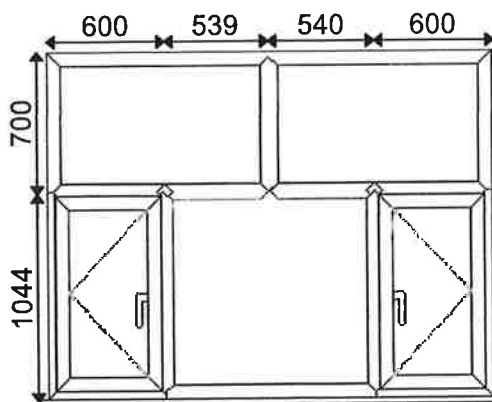

System !WindowStoreVP
Group Chamf. Casement White
Outer Frame 67mm FC60 Outer
Casement Sash Chamf Casement
Transom/Mullion 2272-2272-2248-2248-2202-2274
Cill (60) 155mm Cill - Match Finish
Reinforcement Reinforcement White
Main Handles Locking White
Main Hinges → Standard Hinges
Main Lock Yale Shootbolt
Drainage BASE
Finish1 White PVCu
Finish2 White PVCu.
Frame Extender Not a valid frame combination
Frame Extender 2281-2272
Bead 28mm Scotia Bead
Bead 28mm Scotia Bead White
Gasket N/A
Glass Type Frame over 59mm
Glass Type Frame over 59mm
Glass Type Frame over 59mm
Glass Type 4-20-4 C/CS Slvr Spcr Argon
Glass Type Frame over 59mm

P-15-042

1 - 2279w x 1744h (Basic Frame Size)

1 - 2279w x 1774h, 30mm Cill

Viewed Outside

Style No: (Custom)

Window No: 14 of 16
Location: W 14

Total (Exc. VAT): £413.55

Total (Inc. VAT): £496.26

1 - 1204w x 1644h (Basic Frame Size)

1 - 1204w x 1674h, 30mm Cill

Viewed Outside

Style No: 127

Window No: 15 of 16
Location: W 15

Total (Exc. VAT): £239.13

Total (Inc. VAT): £286.96