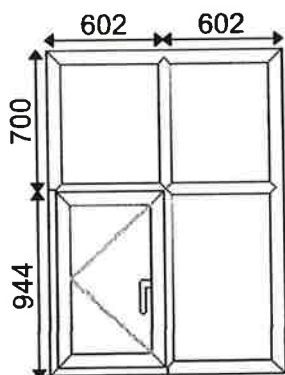

P-15-042

1 - 2279w x 1744h (Basic Frame Size)

1 - 2279w x 1774h, 30mm Cill

Viewed Outside

Style No: (Custom)

Window No: 14 of 16
Location: W 14

Total (Exc. VAT): £413.55

Total (Inc. VAT): £496.26

Qty Description

System !WindowStoreVP
Group Chamf. Casement White
Outer Frame 67mm FC60 Outer
Casement Sash Chamf Casement
Transom/Mullion 2202-2272-2248-2248-2202-2274
Cill (60) 155mm Cill - Match Finish
Reinforcement Reinforcement White
Main Handles Locking White
Main Hinges → Standard Hinges
Main Lock Yale Shootbolt
Drainage BASE
Finish1 White PVCu
Finish2 White PVCu.
Frame Extender Not a valid frame combination
Frame Extender 2281-2272
Bead 28mm Scotia Bead
Bead 28mm Scotia Bead White
Gasket N/A
Glass Type Frame over 59mm
Glass Type Frame over 59mm
Glass Type Frame over 59mm
Glass Type 4-20-4 C/CS Slvr Spcr Argon
Glass Type Frame over 59mm

1 - 1204w x 1644h (Basic Frame Size)

1 - 1204w x 1674h, 30mm Cill

Viewed Outside

Style No: 127

Window No: 15 of 16
Location: W 15

Total (Exc. VAT): £239.13

Total (Inc. VAT): £286.96