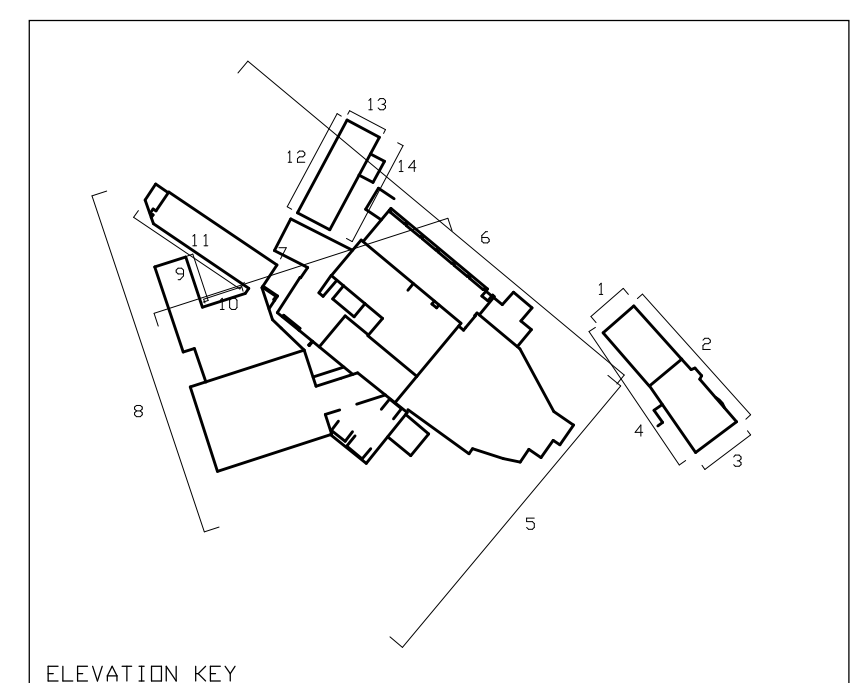

SCALE: - 1:100 @A1

DRAWING NO. 4926/12

DATE: - MARCH 2015

SURVEYOR: - PS

NOTES:
LEVELS RELATE TO O.S. DATUM

5.00m DATUM
ELEVATION 9

5.00m DATUM
ELEVATION 10

5.00m DATUM
ELEVATION 11

5.00m DATUM
ELEVATION 12

5.00m DATUM
ELEVATION 13

5.00m DATUM
ELEVATION 14

ELEVATION KEY