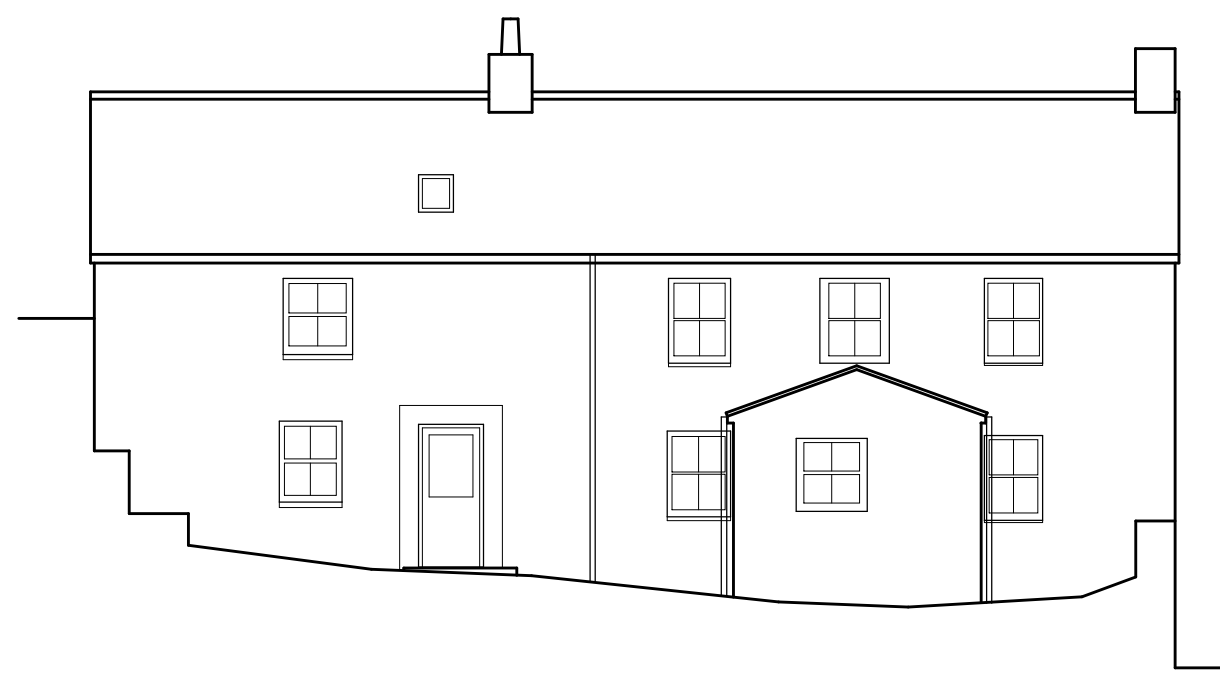

SCALE: - 1:100 @A1

DRAWING NO. 4926/12

DATE: - MARCH 2015

SURVEYOR: - PS

NOTES:
LEVELS RELATE TO O.S. DATUM

5.00m DATUM
ELEVATION 9

5.00m DATUM
ELEVATION 10

5.00m DATUM
ELEVATION 11

5.00m DATUM
ELEVATION 12

5.00m DATUM
ELEVATION 13

5.00m DATUM
ELEVATION 14

ELEVATION KEY