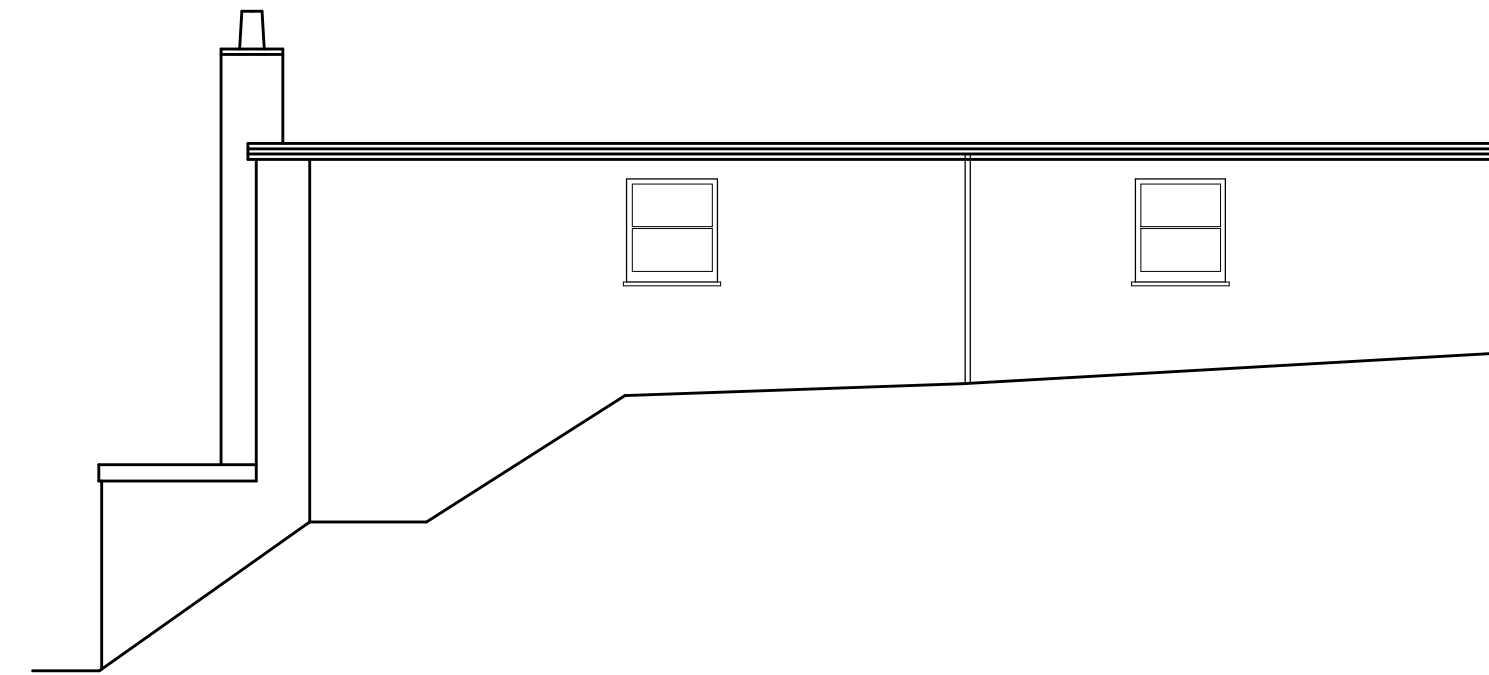

SCALE: - 1:100 @A1

DRAWING NO. 4926/12

DATE: - MARCH 2015

SURVEYOR: - PS

NOTES:
LEVELS RELATE TO O.S. DATUM

5.00m DATUM
ELEVATION 9

5.00m DATUM
ELEVATION 10

5.00m DATUM
ELEVATION 11

5.00m DATUM
ELEVATION 12

5.00m DATUM
ELEVATION 13

5.00m DATUM
ELEVATION 14

ELEVATION KEY