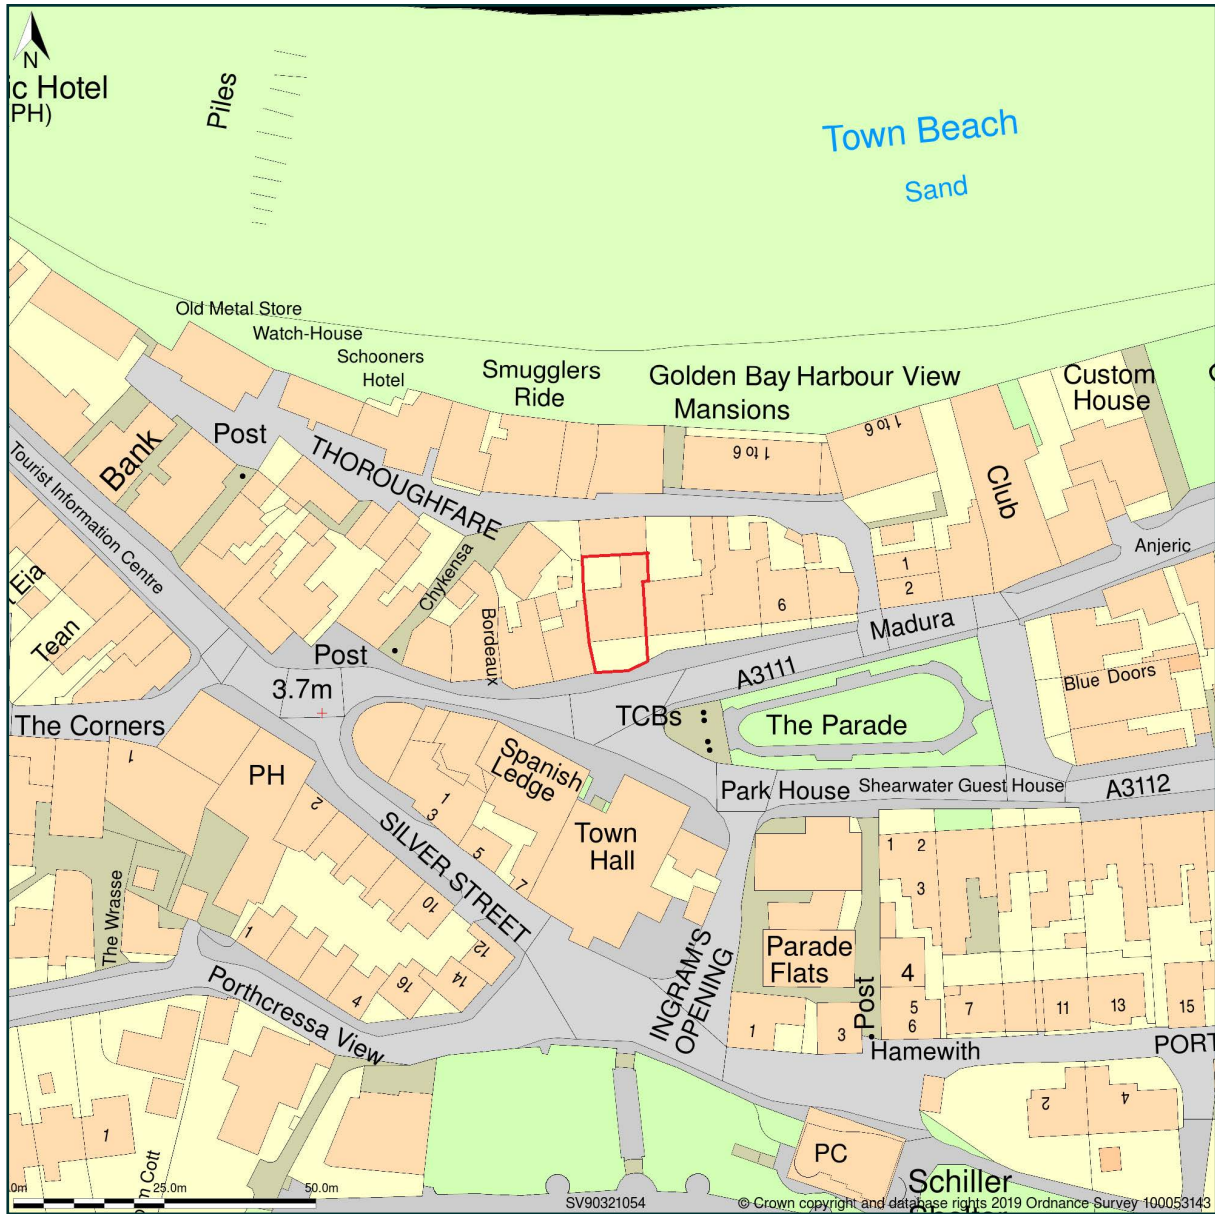

Evergreen Cottage, 5, The Parade, Hugh Town, St Mary s, Isles Of Scilly, TR21 0LP

Site Plan shows area bounded by: 90223.04, 10446.87 90423.04, 10646.87 (at a scale of 1:1250), OSGridRef: SV90321054. The representation of a road, track or path is no evidence of a right of way. The representation of features as lines is no evidence of a property boundary.

Produced on 17th Jan 2019 from the Ordnance Survey National Geographic Database and incorporating surveyed revision available at this date. Reproduction in whole or part is prohibited without the prior permission of Ordnance Survey. © Crown copyright 2019. Supplied by www.buyaplan.co.uk a licensed Ordnance Survey partner (100053143). Unique plan reference: #00384917-29B847