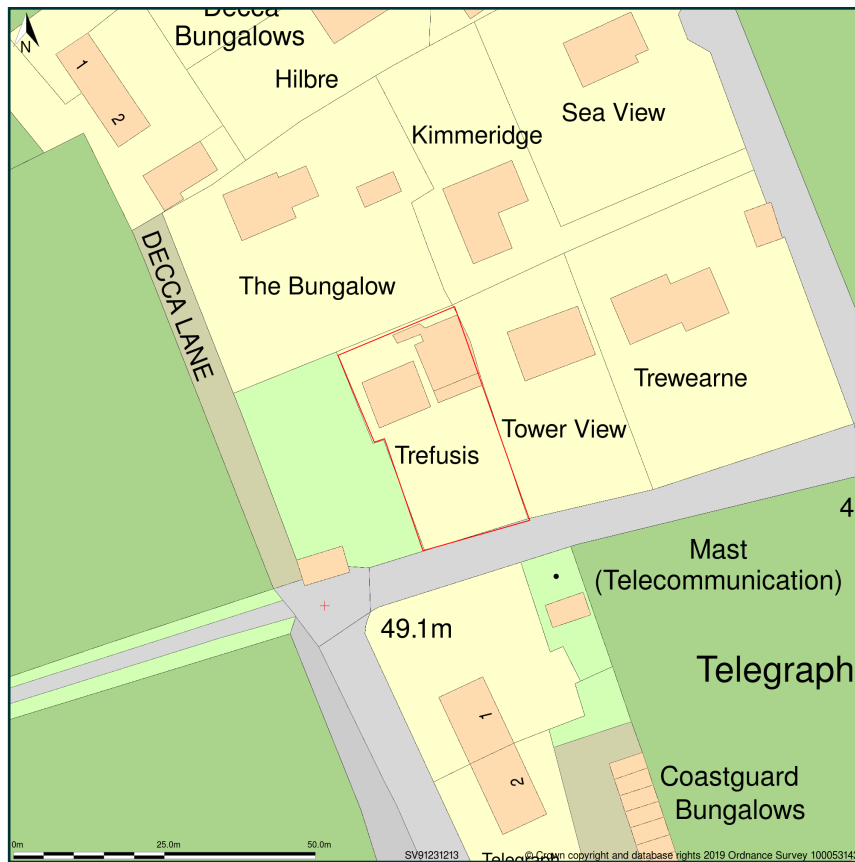

Trefusis, Pungies Lane, Telegraph, St Mary s, Isles Of Scilly, TR21 0NS

Site Plan shows area bounded by: 91164.15, 12067.55 91305.57, 12208.97 (at a scale of 1:1250), OSGridRef: SV91231213. The representation of a road, track or path is no evidence of a right of way. The representation of features as lines is no evidence of a property boundary.

Produced on 18th Jan 2019 from the Ordnance Survey National Geographic Database and incorporating surveyed revision available at this date. Reproduction in whole or part is prohibited without the prior permission of Ordnance Survey. © Crown copyright 2019. Supplied by www.buyaplan.co.uk a licensed Ordnance Survey partner (100053143). Unique plan reference: #00385107-A5AD46