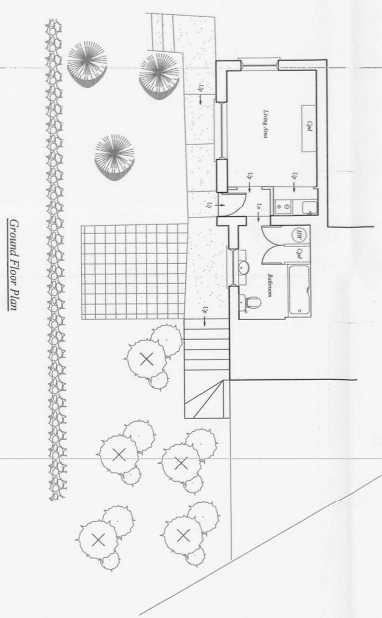

*The Old
Cottage Flat
Garrison Hill
St. Mary's
Isles of Scilly*

*Existing
Building*

*Mr. P.
Lethbridge.*

Date	- June 2012
Amended	-
Scale	- 1 : 100
PAUL OSBORNE	
CARYN THOMAS	
ST. MARY'S ISLES OF SCILLY	
TR21 OPT Tel (01720) 423066	
Email:- paul@scilly.com	
PL-EB-1a	