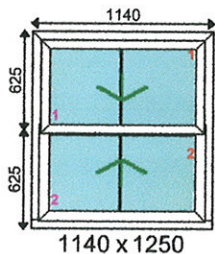

Glazing:	Dimensions:
-----------------	--------------------

4/16/4 Soft Clear Ast - single White warm edge Argon Back/Back - Single White	Overall Size: 900 x 1440 Actual Frame Size: 900 x 1440
--	---

Qty: 2 Location: **Charisma Rose (no horns) White** **£592.39**

Frame No: 2

Frame Specification:	Additional Frame Details:
-----------------------------	----------------------------------

Handles: Sash lifts - White Locks: Locking Cam Lock - White Integrated Cill: VS 142 FLUSH Cill White Beading: VS Bead Drainage: CONCEALED Reinforcing: @15Eurocell VS Reo	350mm Tilt Restrictor Top Sash 350mm Tilt Restrictor Bottom Sash
--	---

Glazing:	Dimensions:
-----------------	--------------------

4/16/4 Soft Obscure Ast - single White warm edge Argon Back/Back - Single White	Overall Size: 900 x 1440 Actual Frame Size: 900 x 1440
--	---

Qty: 1 Location: **Charisma Rose (no horns) White** **£316.07**

Frame No: 3

Frame Specification:	Additional Frame Details:
-----------------------------	----------------------------------

Handles: Sash lifts - White Locks: Locking Cam Lock - White Integrated Cill: VS 142 FLUSH Cill White Beading: VS Bead Drainage: CONCEALED Reinforcing: @15Eurocell VS Reo	250mm Tilt Restrictor Top Sash 250mm Tilt Restrictor Bottom Sash
--	---