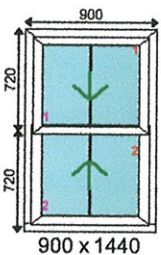

Frame No: 1

Frame Specification:	Additional Frame Details:
-----------------------------	----------------------------------

Handles: Sash lifts - White Locks: Locking Cam Lock - White Integrated Cill: VS 142 FLUSH Cill White Beading: VS Bead Drainage: CONCEALED Reinforcing: @15Eurocell VS Reo	350mm Tilt Restrictor Top Sash 350mm Tilt Restrictor Bottom Sash
--	---

Glazing:	Dimensions:
-----------------	--------------------

4/16/4 Soft Clear Ast - single White warm edge Argon Back/Back - Single White	Overall Size: 900 x 1440 Actual Frame Size: 900 x 1440
--	---

Qty: 2 Location: **Charisma Rose (no horns) White** **£592.39**

Frame No: 2

Frame Specification:	Additional Frame Details:
-----------------------------	----------------------------------

Handles: Sash lifts - White Locks: Locking Cam Lock - White Integrated Cill: VS 142 FLUSH Cill White Beading: VS Bead Drainage: CONCEALED Reinforcing: @15Eurocell VS Reo	350mm Tilt Restrictor Top Sash 350mm Tilt Restrictor Bottom Sash
--	---

Glazing:	Dimensions:
-----------------	--------------------

4/16/4 Soft Clear Ast - single White warm edge Argon Back/Back - Single White	Overall Size: 1140 x 1250 Actual Frame Size: 1140 x 1250
--	---