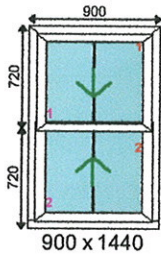

Frame No: 1

Frame Specification:	Additional Frame Details:
-----------------------------	----------------------------------

Handles: Sash lifts - White Locks: Locking Cam Lock - White Integrated Cill: VS 142 FLUSH Cill White Beading: VS Bead Drainage: CONCEALED Reinforcing: @15Eurocell VS Reo	350mm Tilt Restrictor Top Sash 350mm Tilt Restrictor Bottom Sash
--	---

Glazing:	Dimensions:
-----------------	--------------------

4/16/4 Soft Clear Ast - single White warm edge Argon Back/Back - Single White	Overall Size: 900 x 1440 Actual Frame Size: 900 x 1440
--	---

Qty: 2 Location: **Charisma Rose (no horns) White** **£592.39**

Qty: 1 Location: **Charisma Rose (no horns) White** **£316.07**

Frame No: 3

Frame Specification:	Additional Frame Details:
-----------------------------	----------------------------------

Handles: Sash lifts - White Locks: Locking Cam Lock - White Integrated Cill: VS 142 FLUSH Cill White Beading: VS Bead Drainage: CONCEALED Reinforcing: @15Eurocell VS Reo	250mm Tilt Restrictor Top Sash 250mm Tilt Restrictor Bottom Sash
--	---

Glazing:	Dimensions:
-----------------	--------------------

4/16/4 Soft Clear Ast - single White warm edge Argon Back/Back - Single White	Overall Size: 1140 x 1250 Actual Frame Size: 1140 x 1250
--	---