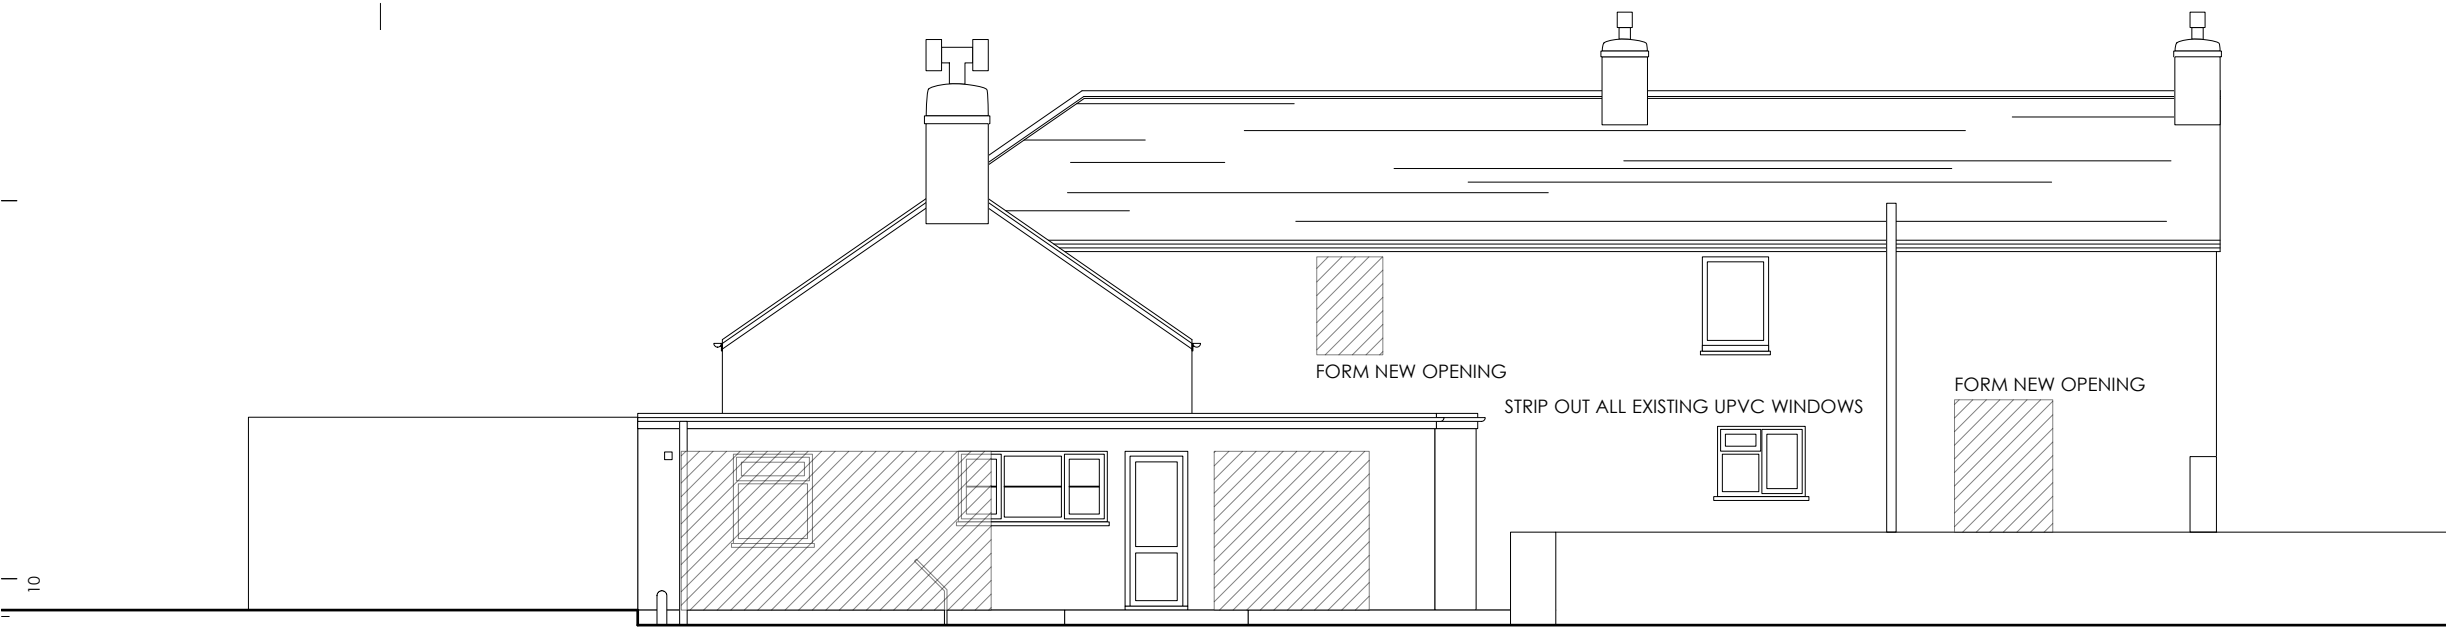

EXISTING SIDE ELEVATION

EXISTING REAR ELEVATION

EXISTING FRONT ELEVATION

20 SCALE IN METRES 10 5 0

NEWFORT HOUSE
 PORTHLOO, ST MARYS

 EXISTING
 ELEVATIONS

 DRAWING NO. 014-4
 DATE - MAY 2014
 SCALE - 1:100 & A3