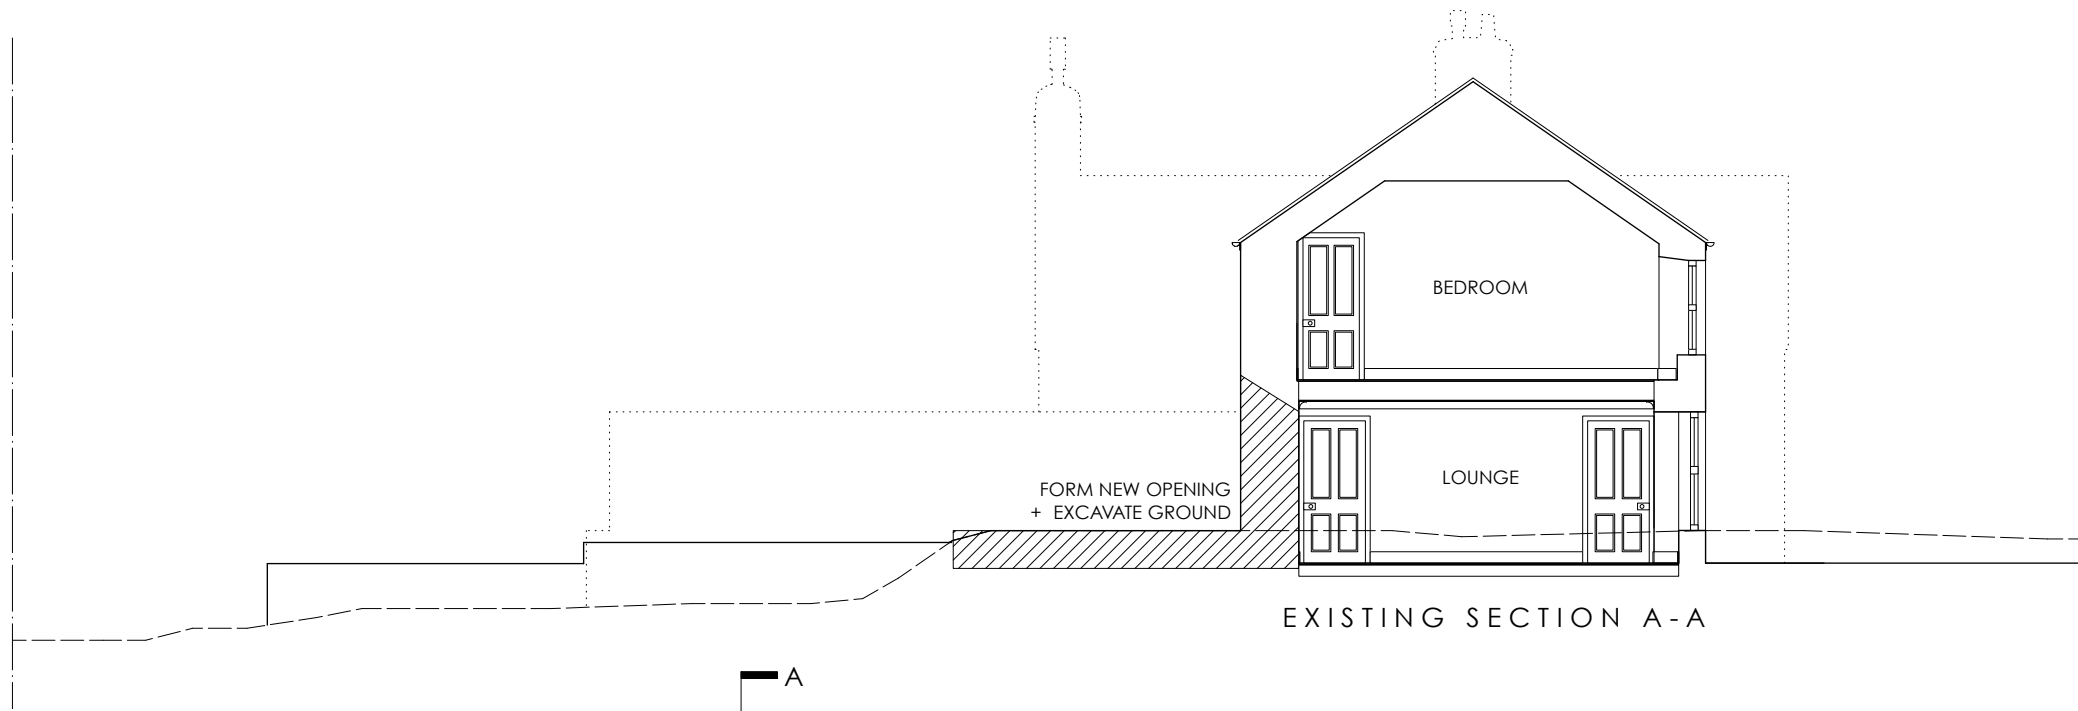

SCALE IN METRES 20

10

5

0

20 SCALE IN METRES

10

5

0

NEWFORT HOUSE
PORTHLOO, ST MARYS

EXISTING
FIRST FLOOR
+ SECTION A-A

DRAWING NO. 014-3

DATE - MAY 2014

SCALE - 1:100 & A3