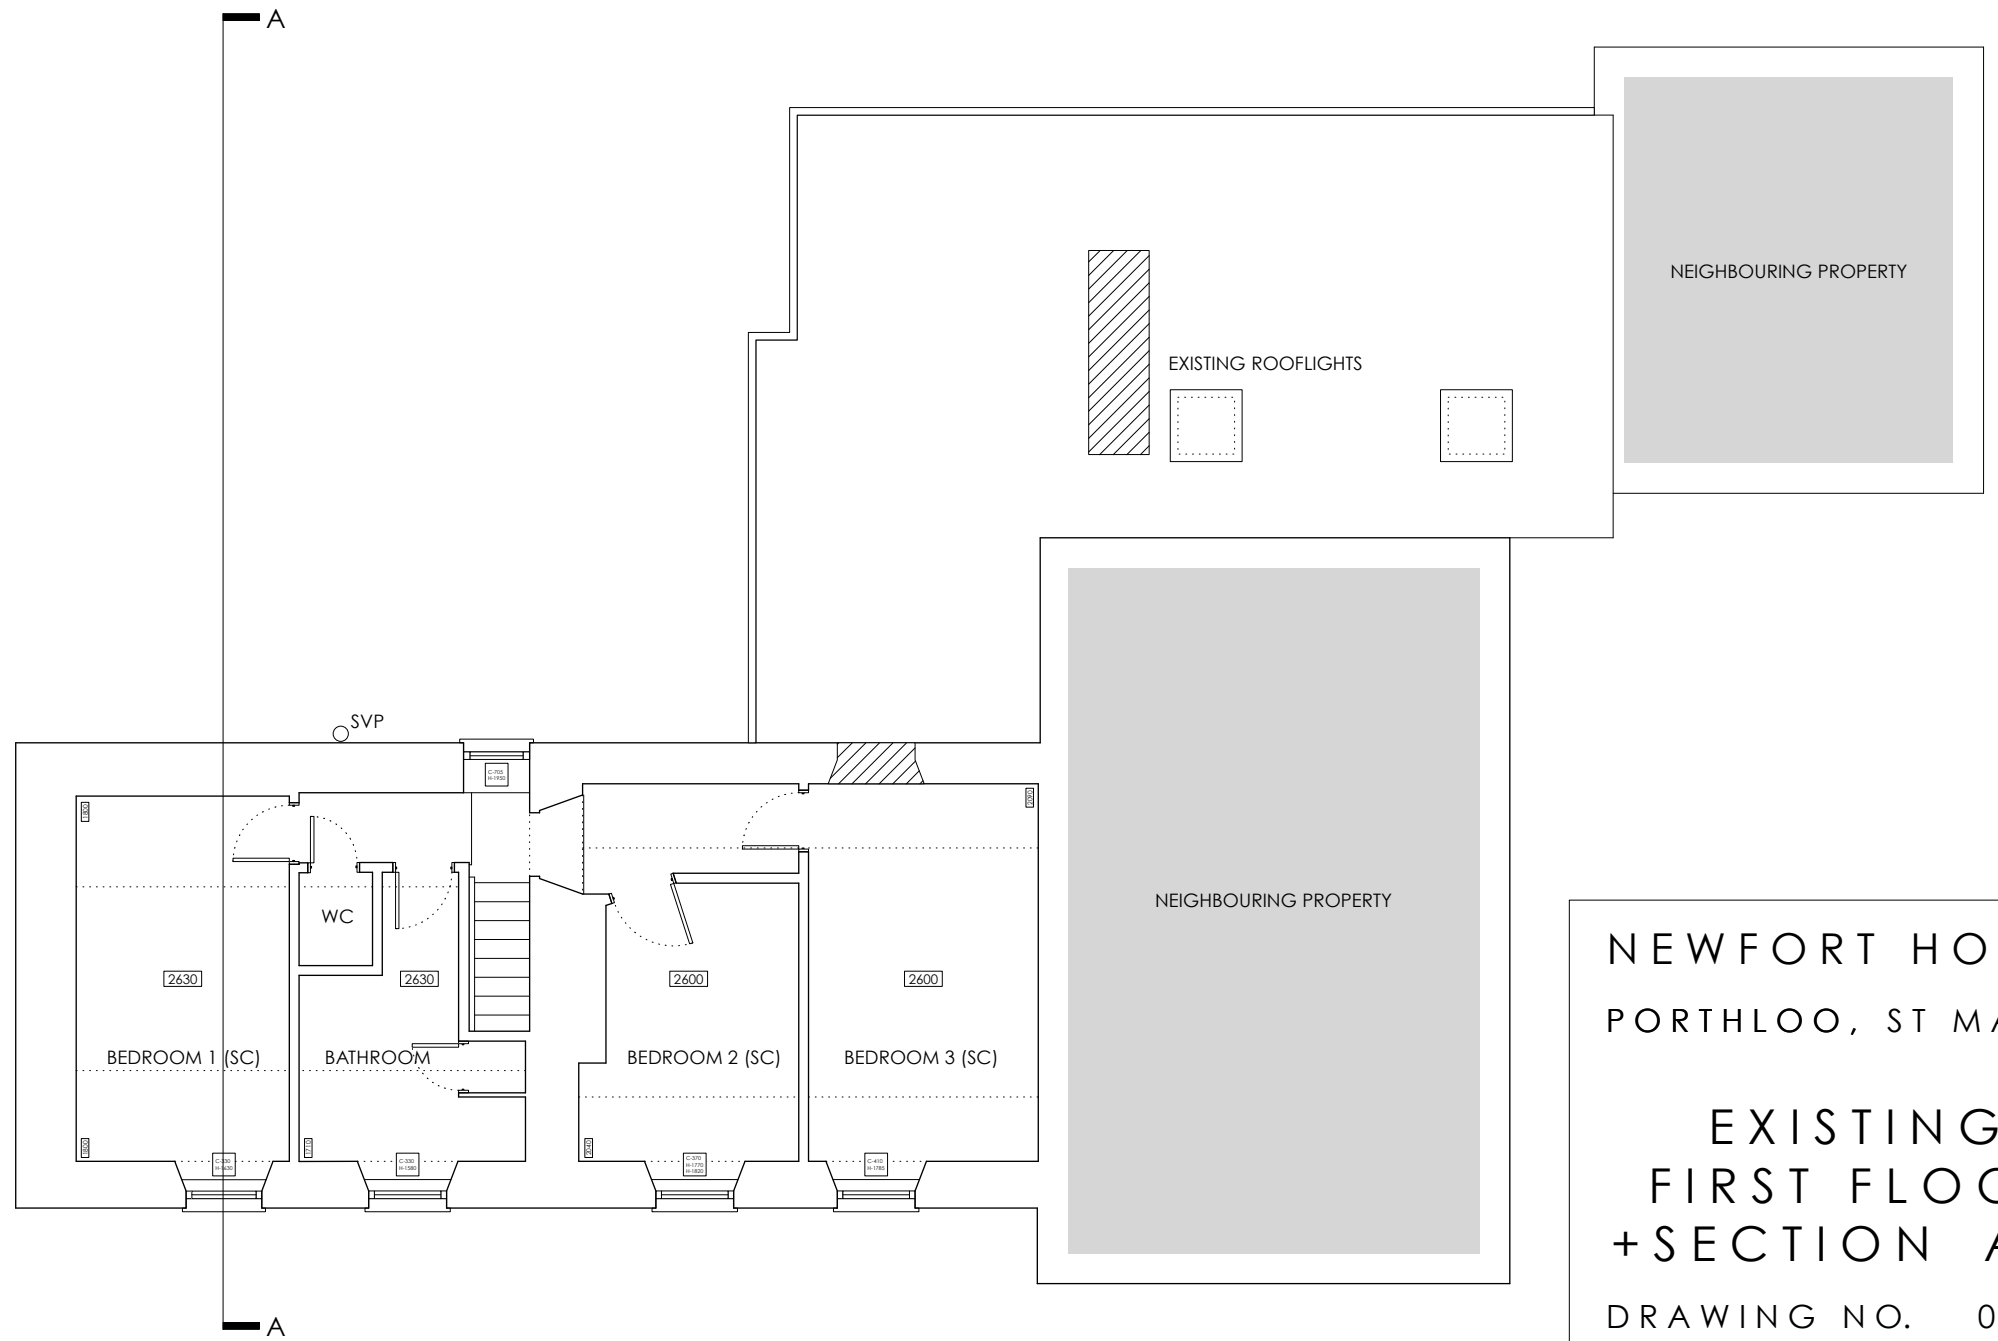

SCALE IN METRES 20

10

5

0

20 SCALE IN METRES

10

5

0

NEWFORT HOUSE
PORTHLOO, ST MARYS

EXISTING
FIRST FLOOR
+ SECTION A-A

DRAWING NO. 014-3

DATE - MAY 2014

SCALE - 1:100 & A3