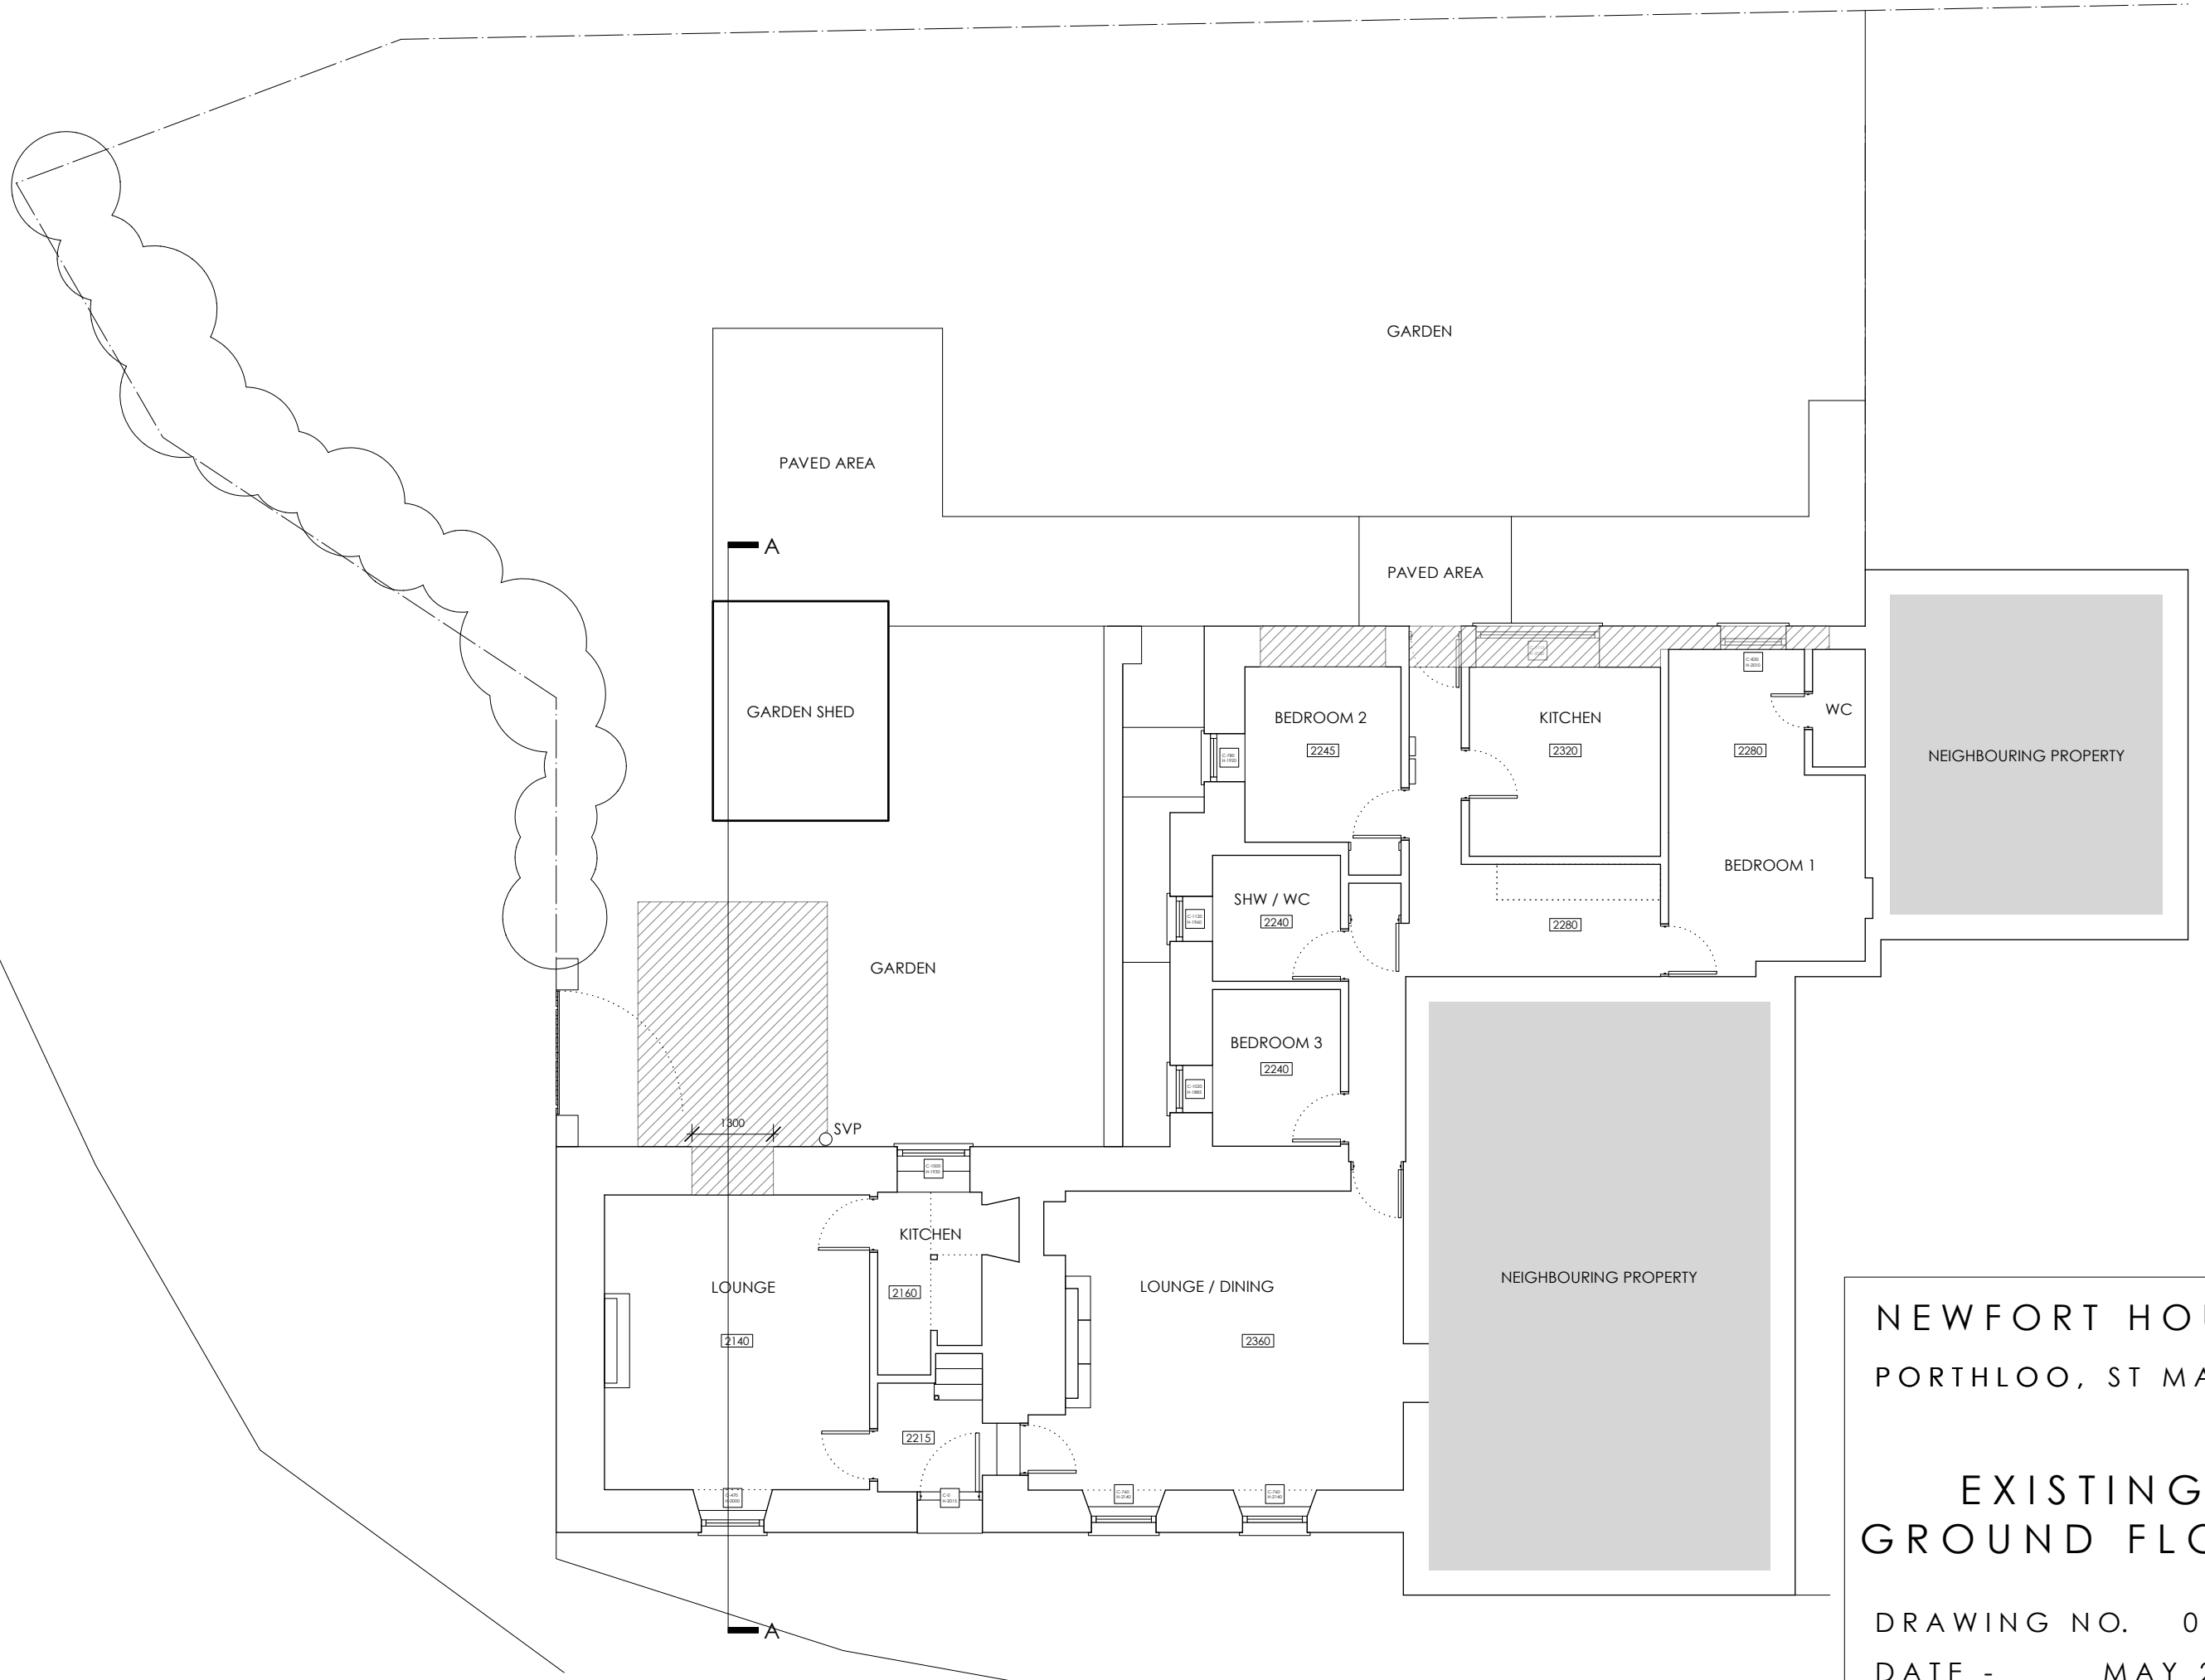

SCALE IN METRES 20

10

5

0

20 SCALE IN METRES

10

5

0

NEWFORT HOUSE  
PORTHLOO, ST MARYS

EXISTING  
GROUND FLOOR

DRAWING NO. 014-2  
DATE - MAY 2014  
SCALE - 1:100 & A3