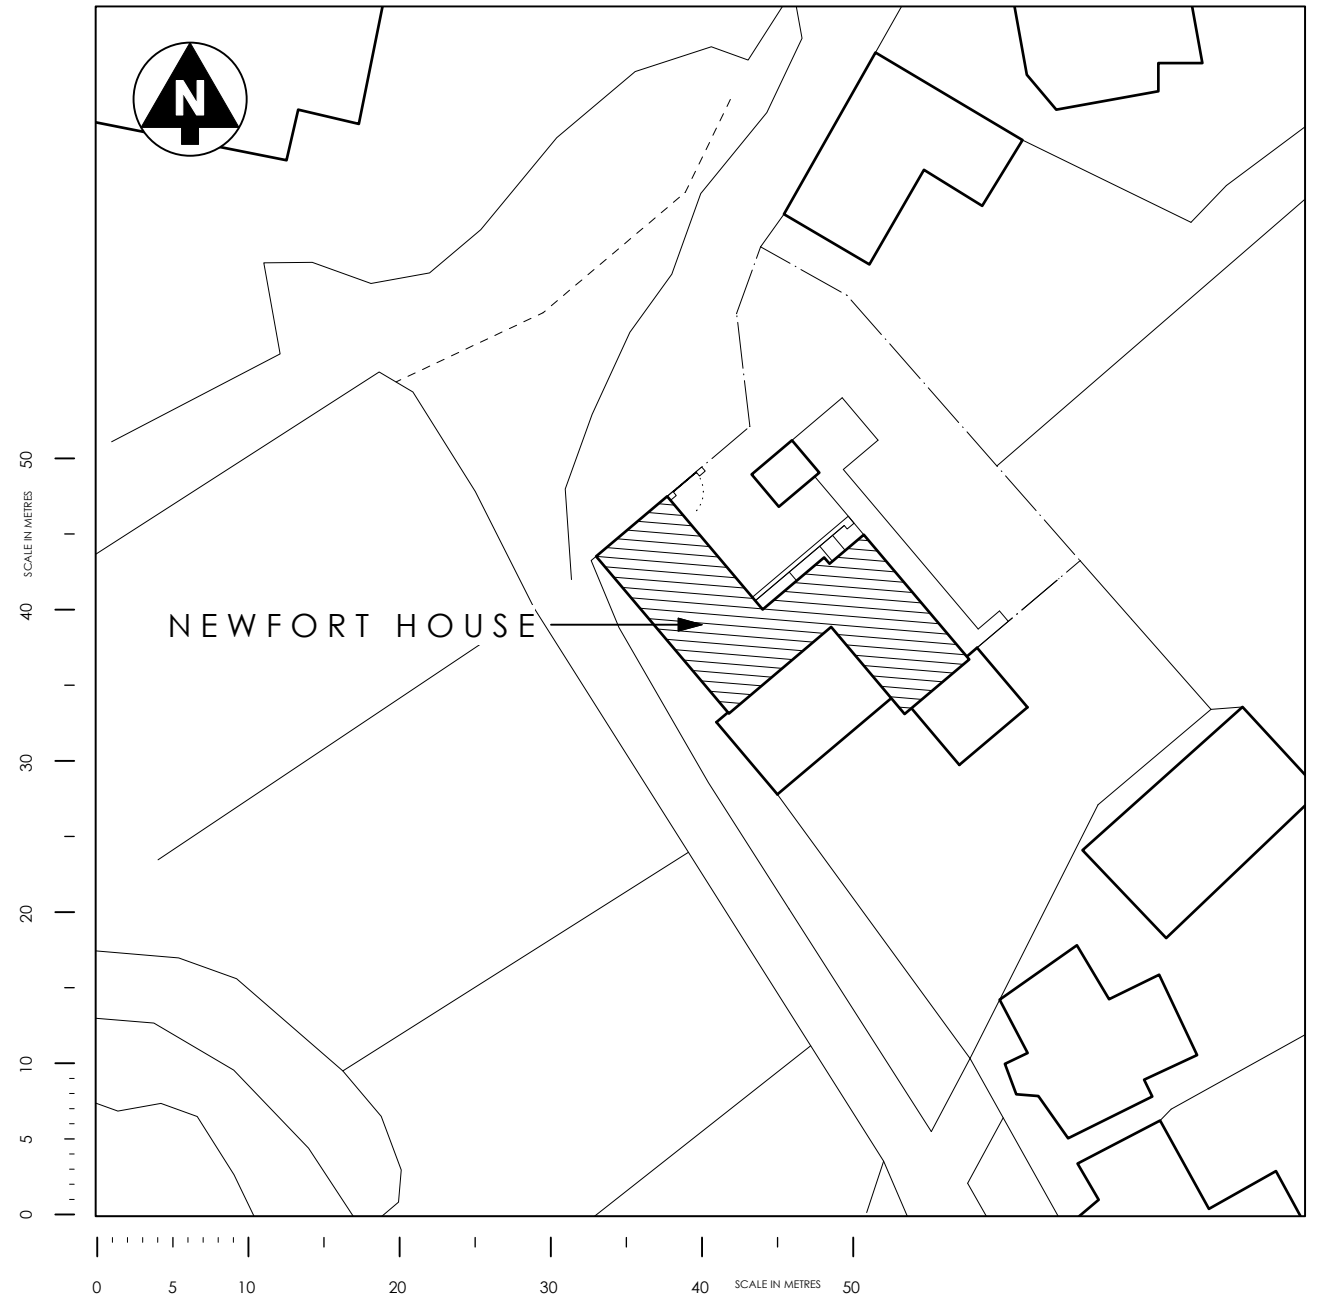

LOCATION PLAN - 1:1250

BLOCK PLAN - 1:500

NEWFORT HOUSE
 PORTHLOO, ST MARYS

EXISTING
 SITE PLANS

DRAWING NO. 014-1
 DATE - MAY 2014
 SCALE - AS NOTE @ A3