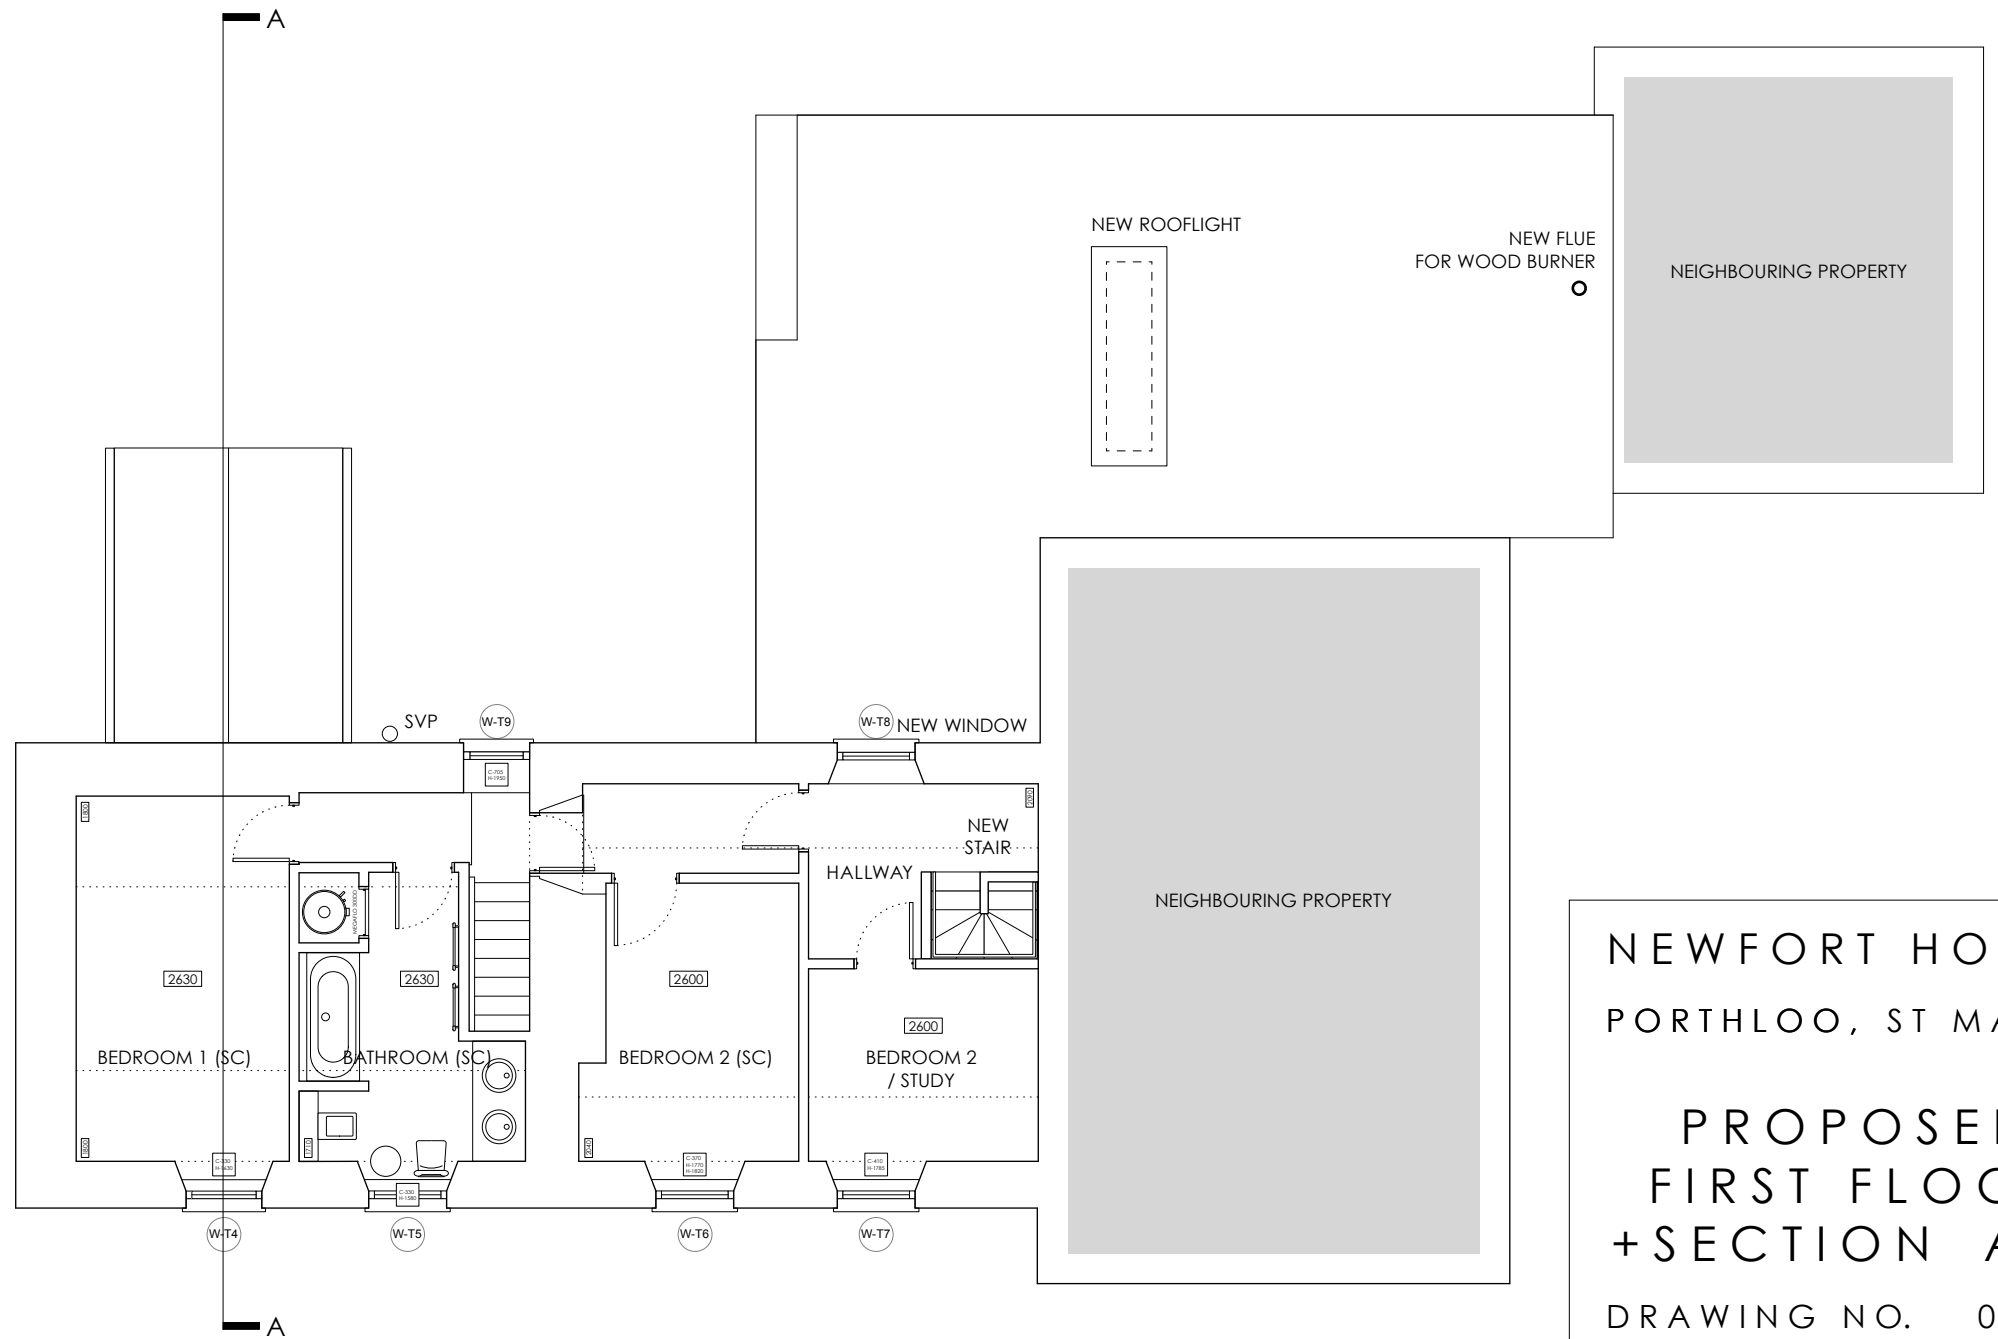

SCALE IN METRES 20

10

5

0

PROPOSED SECTION A-A

20 SCALE IN METRES

10

5

0

NEWFORT HOUSE
PORTHLOO, ST MARYS

PROPOSED
FIRST FLOOR
+ SECTION A-A

DRAWING NO. 014-6

DATE - MAY 2014

SCALE - 1:100 & A3