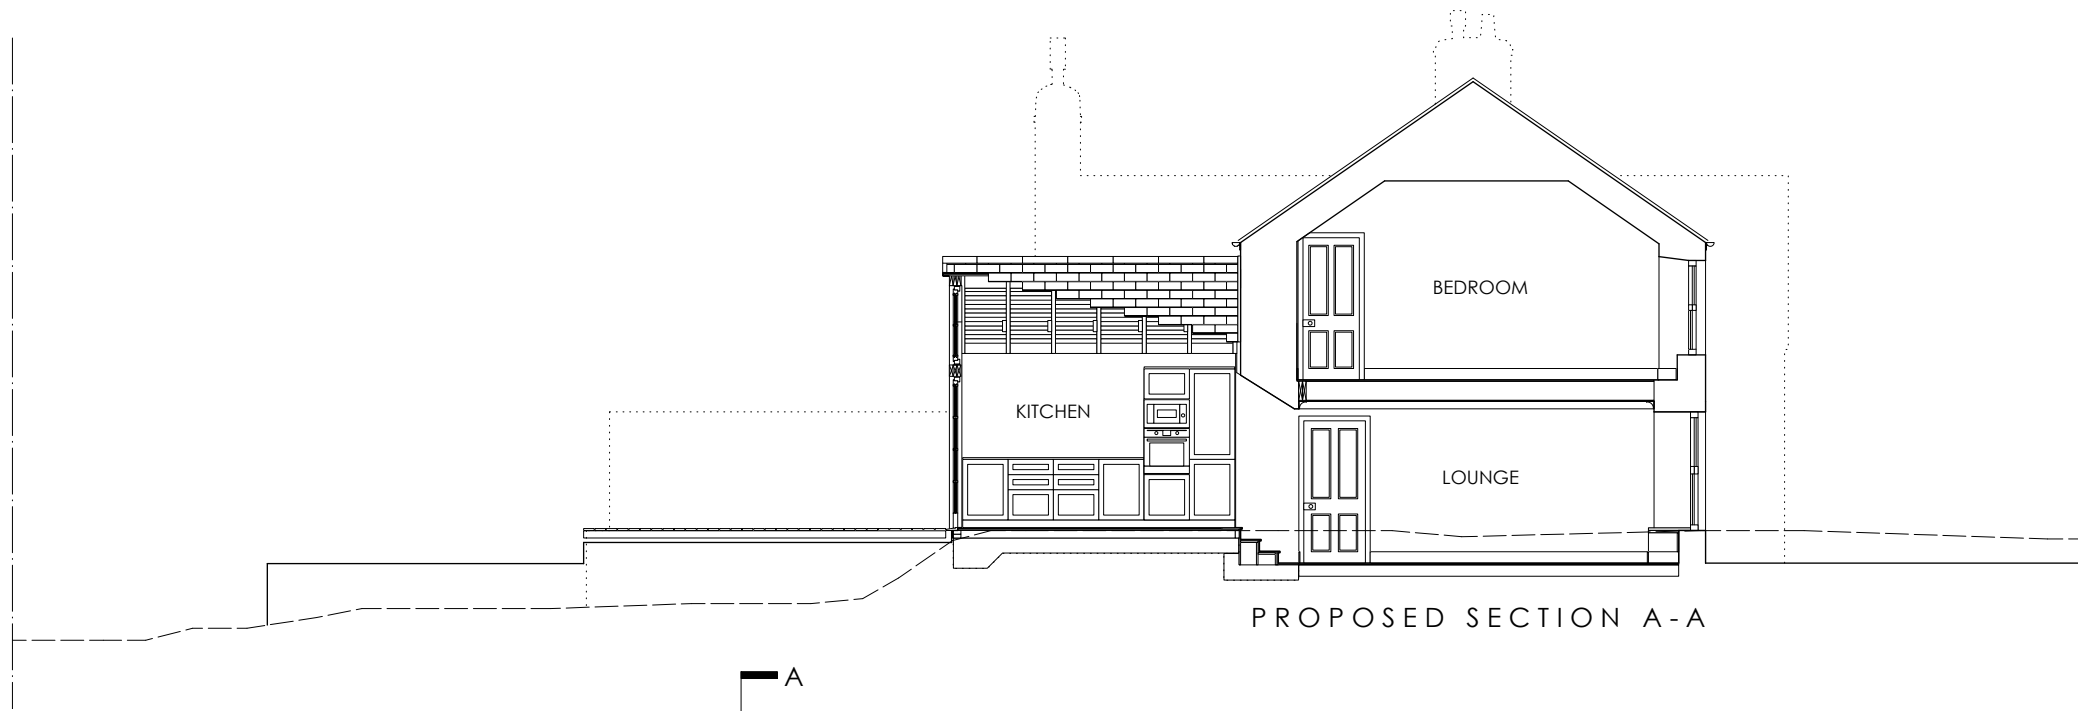

SCALE IN METRES 20

10

5

0

PROPOSED SECTION A-A

20 SCALE IN METRES

10

5

0

NEWFORT HOUSE
PORTHLOO, ST MARYS

PROPOSED
FIRST FLOOR
+ SECTION A-A

DRAWING NO. 014-6

DATE - MAY 2014

SCALE - 1:100 & A3