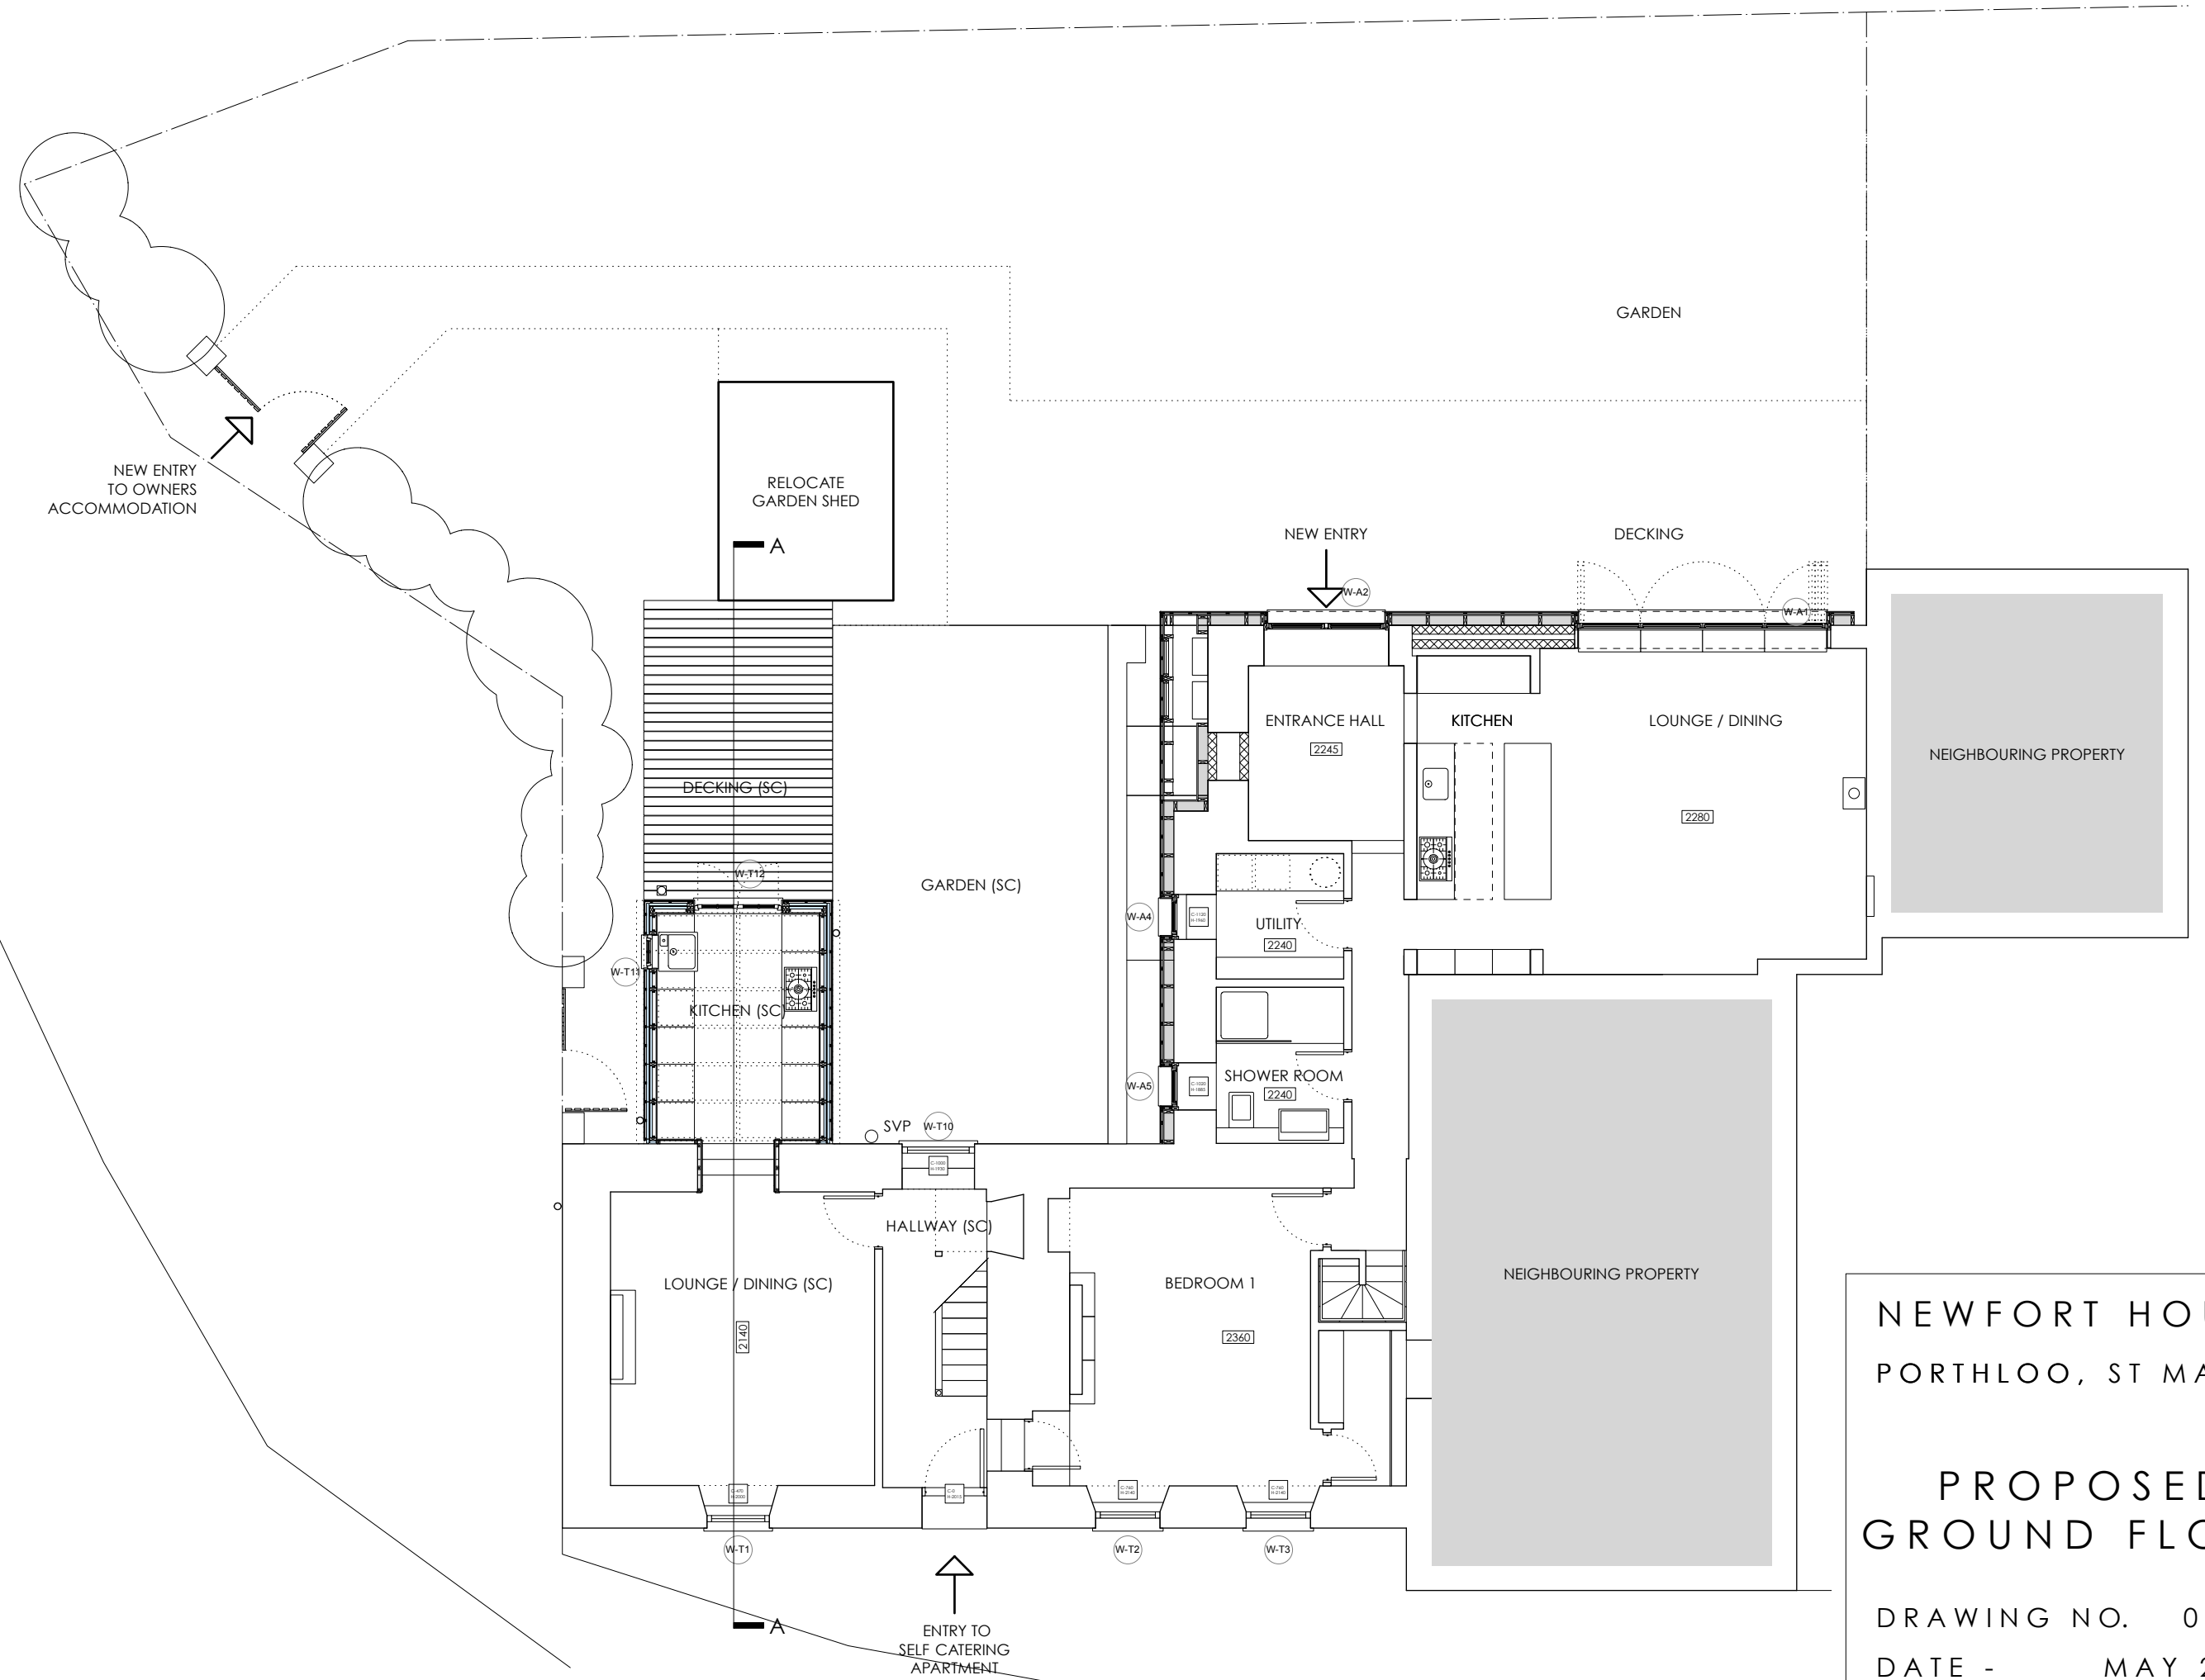

SCALE IN METRES 20

10

5

0

20 SCALE IN METRES

10

5

0

ENTRY TO
SELF CATERING
APARTMENT

NEWFORT HOUSE
 PORTHLOO, ST MARYS

PROPOSED
 GROUND FLOOR

DRAWING NO. 014-5
 DATE - MAY 2014
 SCALE - 1:100 & A3