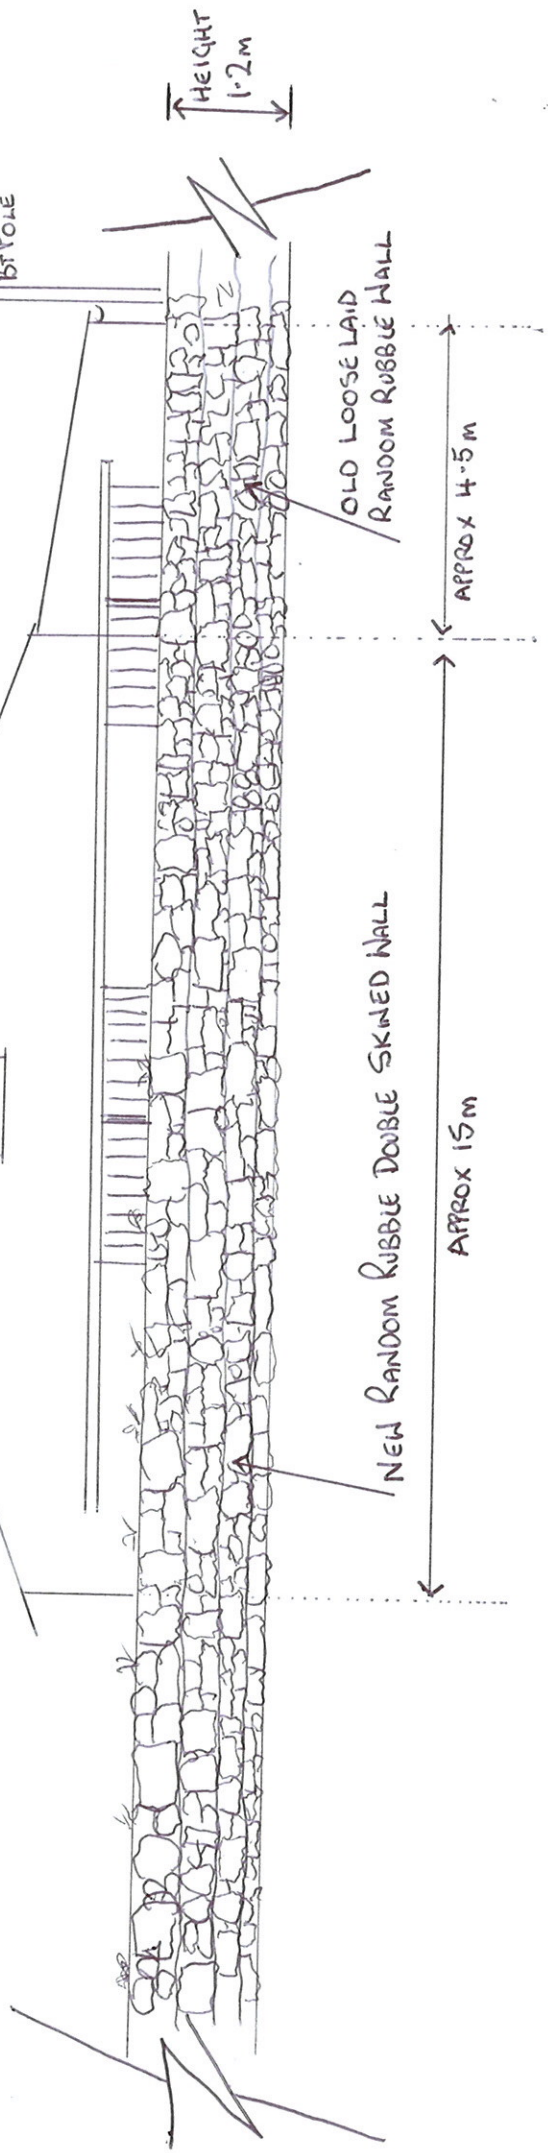

SBS. PROPOSED NEW ACCESS

EXISTING ELEVATION

VIEWED FROM ROAD.

PROPOSED ELEVATION

VIEWED FROM ROAD.

P-14-032

DRAWN BY: MARK WRIGHT
DATE: 26 TH JUNE 2014
SBS PLANS FOR GATE
REINSTATEMENT.
SBS, PORTSMOUTH IND. ESTATE