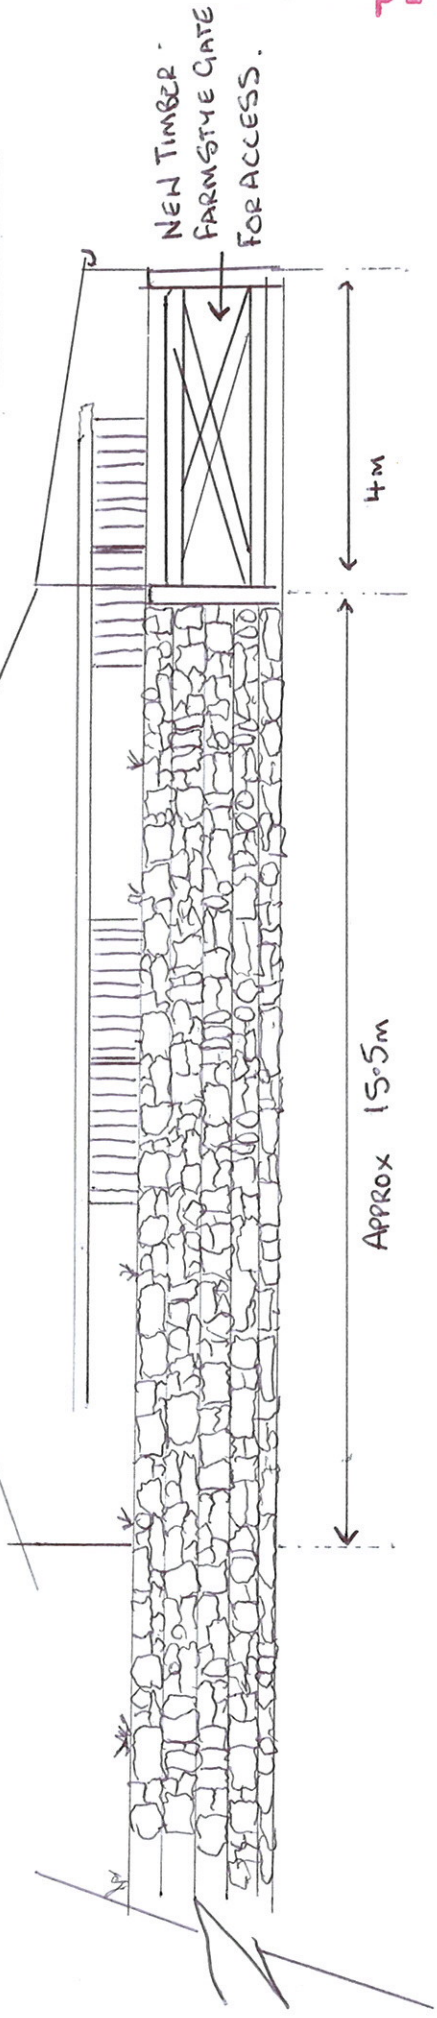

SBS. PROPOSED NEW ACCESS

EXISTING ELEVATION

VIEWED FROM ROAD.

PROPOSED ELEVATION

VIEWED FROM ROAD.

P-14-032

DRAWN BY: MARK WRIGHT
DATE: 26 TH JUNE 2014
SBS PLANS FOR GATE
REINSTATEMENT.
SBS, PORTSMOUTH IND. ESTATE