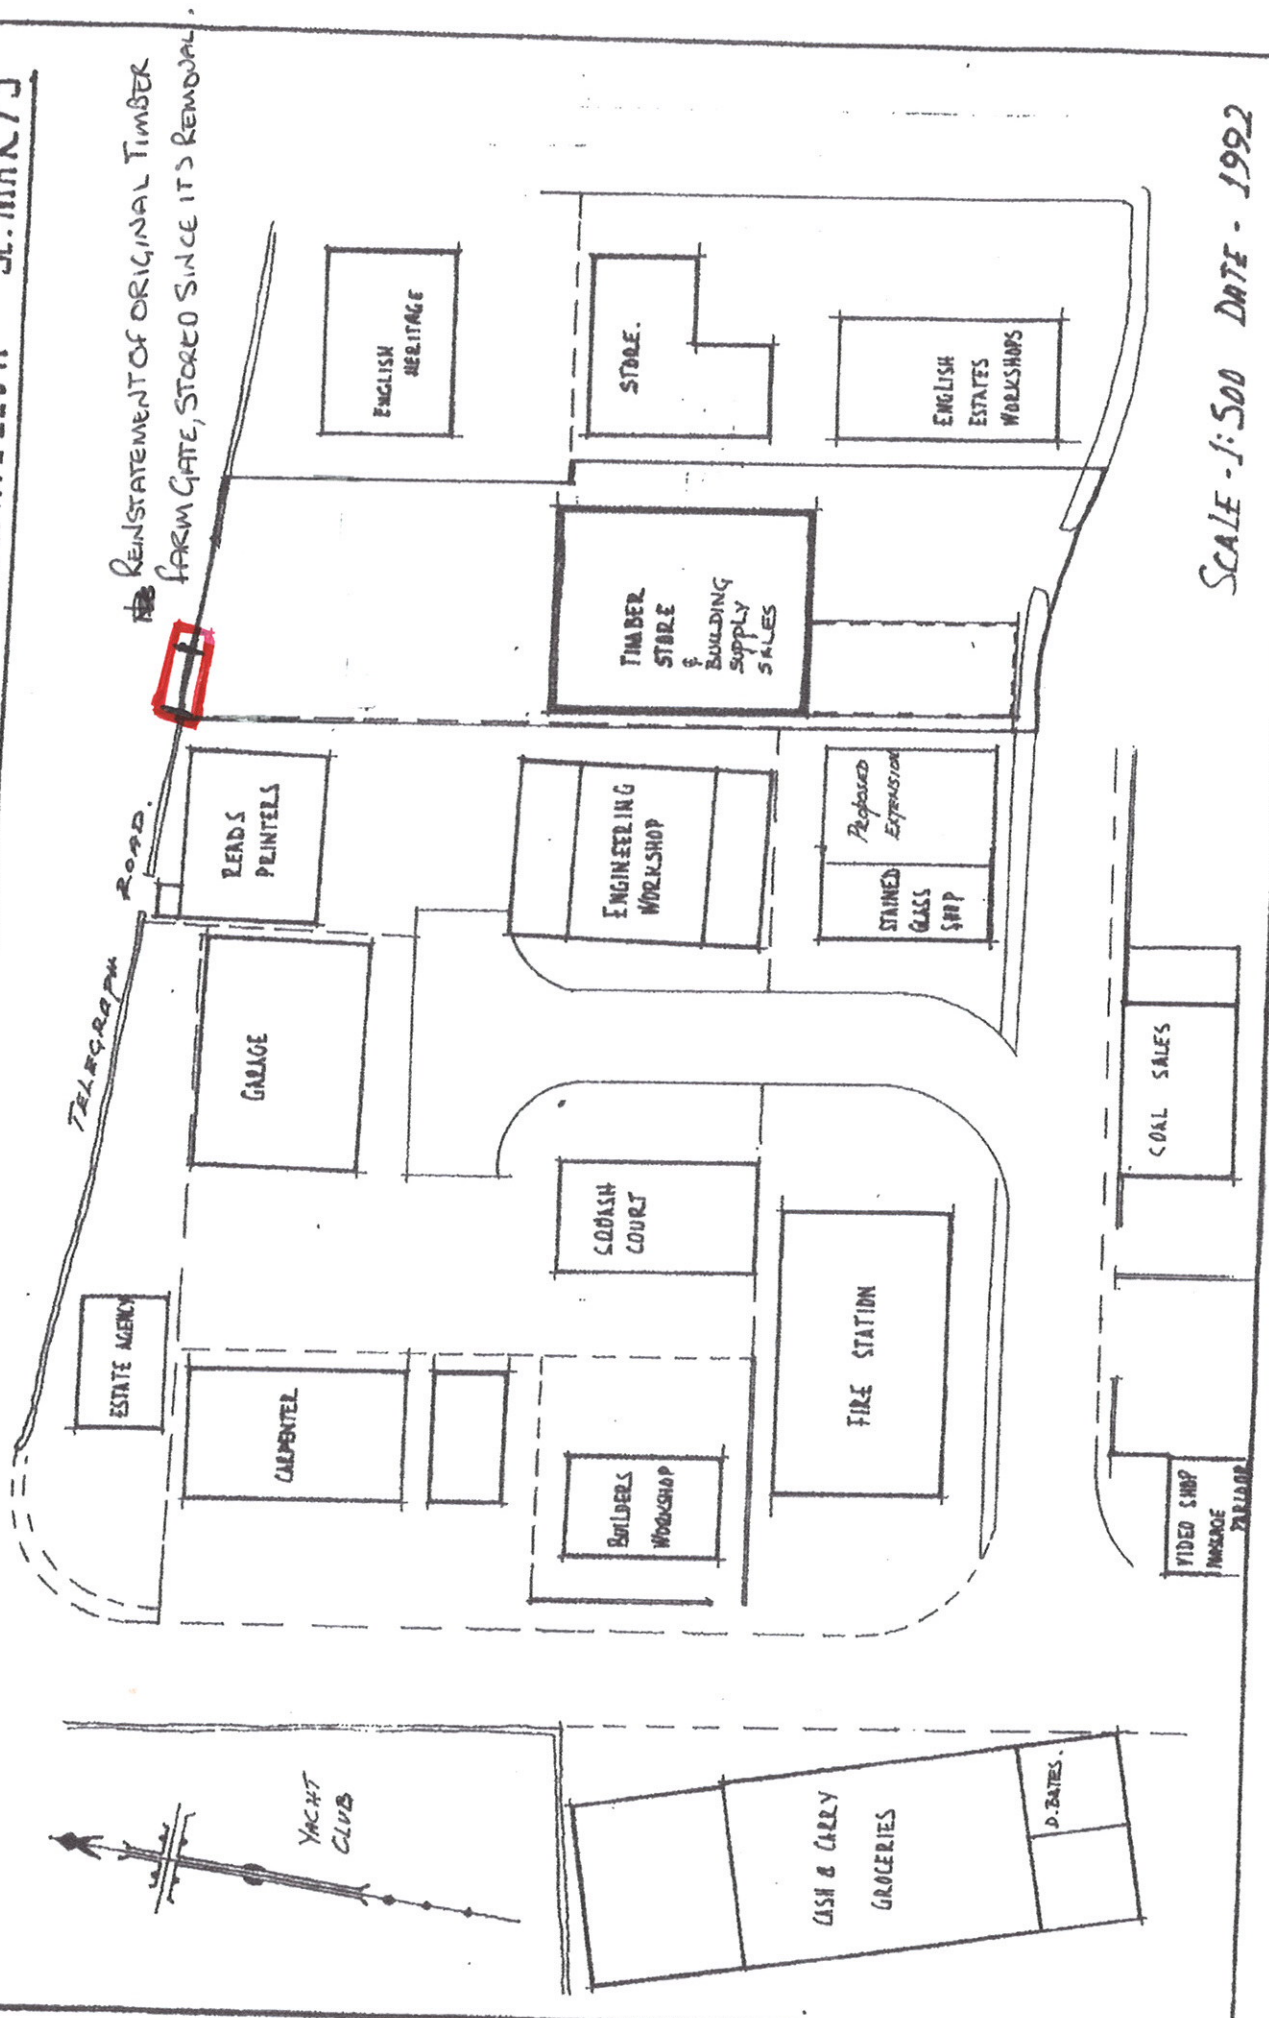

BLOCK PLAN - INDUSTRIAL ESTATE PORTHMELTON ST. MARY'S

SCALE - 1:500 DATE - 1992