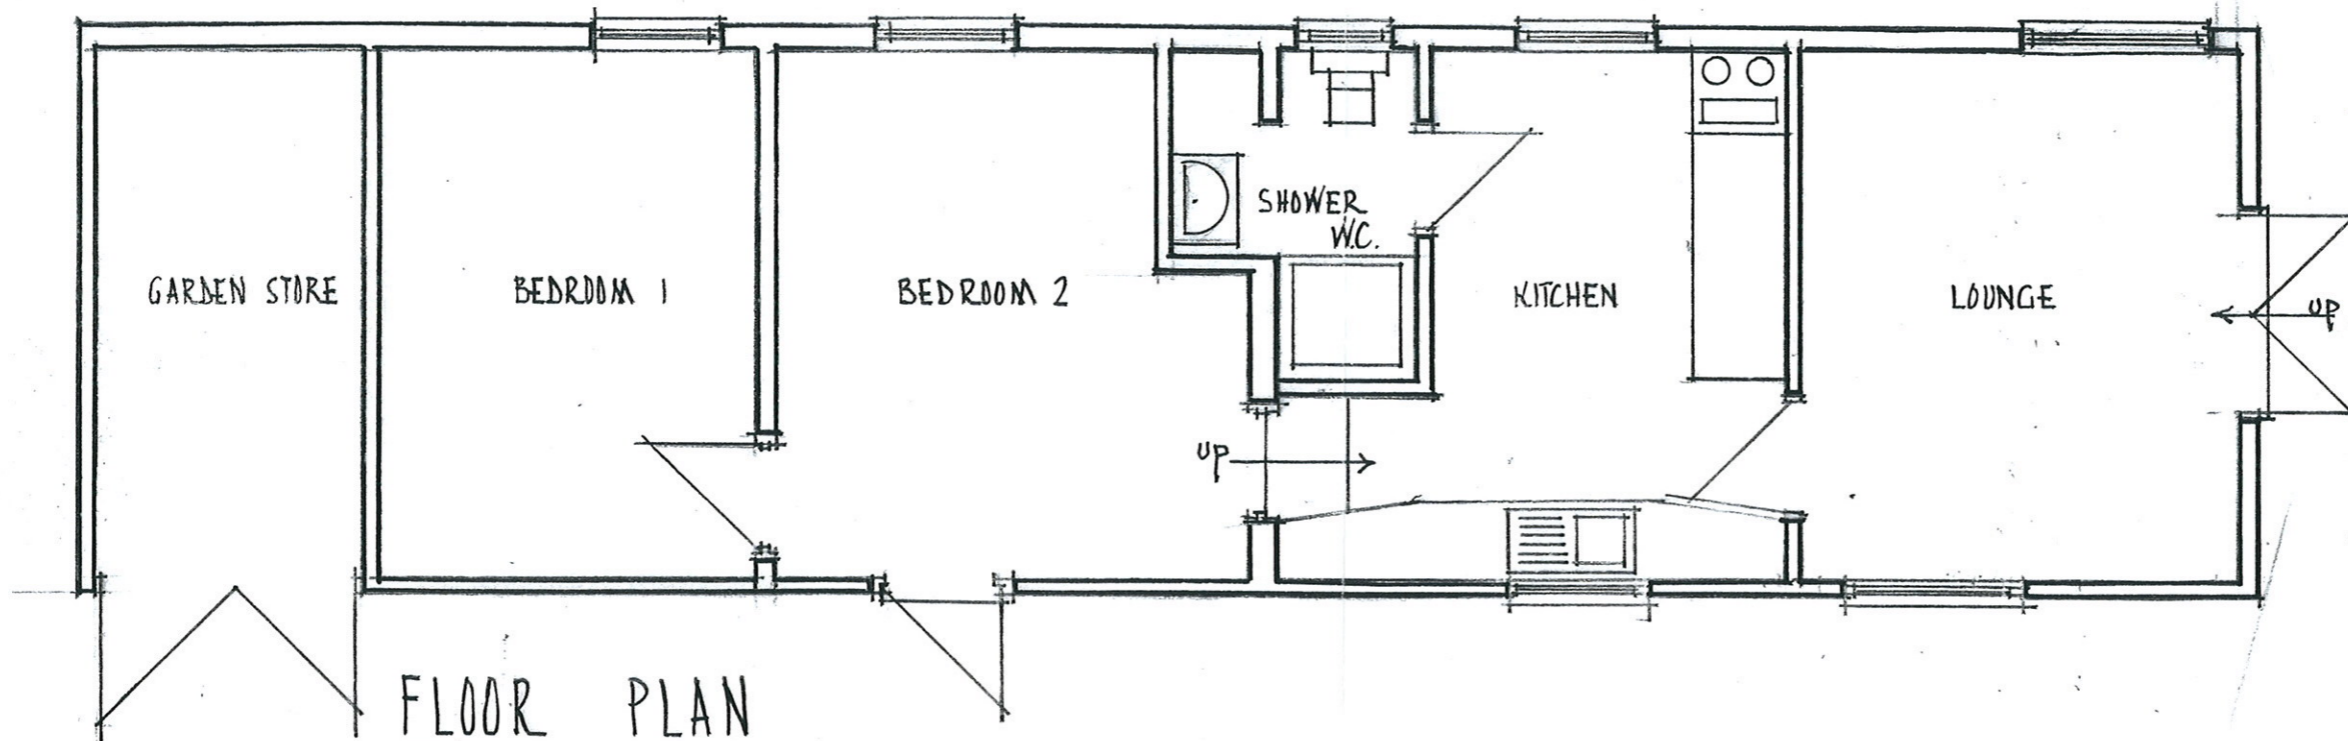

NE ELEVATION

S.W. ELEVATION

SOUTH EAST ELEVATION

N.W. ELEVATION

FLOOR PLAN

WHITE COTTAGE
 Porthloo
 St Marys
 Chalet Building
 for E. Hicks Esq.

DATE AUG. 2014
 SCALE 1:50 & 1:100

T. J. HIRDON MRICS
 CLW/DISLEY
 St Marys
 TEL - 01720 422563

EH - WC - C - 1