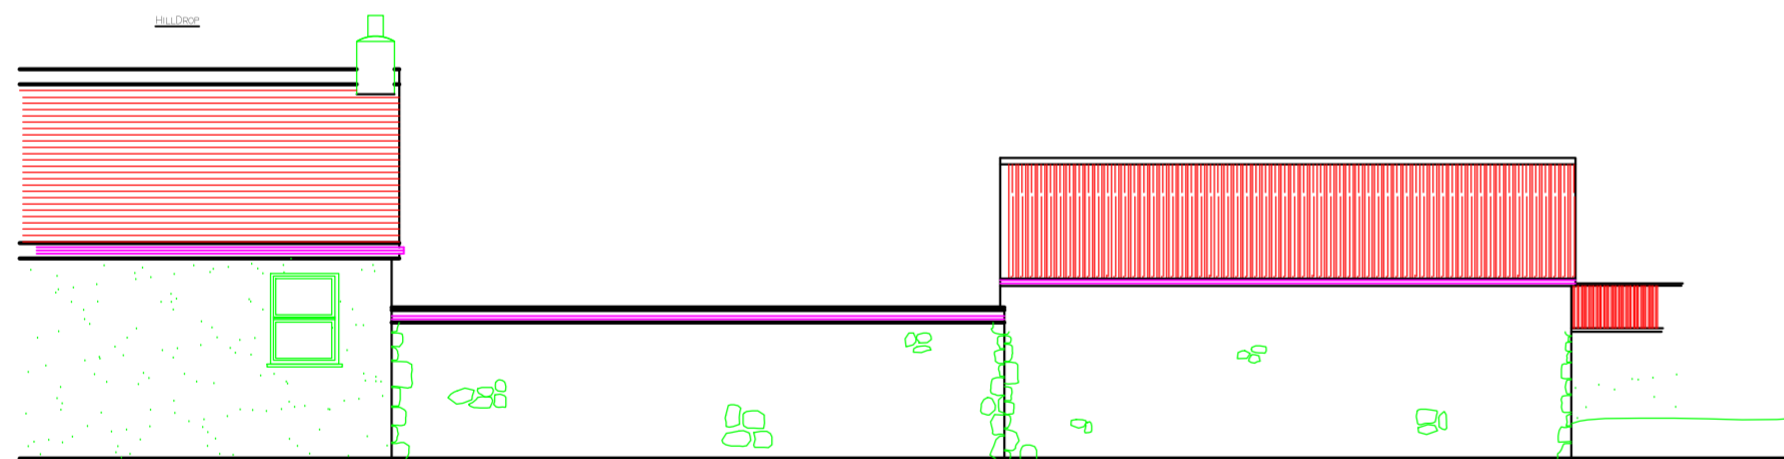

SOUTH ELEVATION

West Elevation

NORTH ELEVATION

GROUND PLAN

Packing Shed and Green House  
Lower Town  
St. Martins  
Isles of Scilly

Existing Building and Plan

Mrs D Bradford

Date - October 2014  
Amended  
Scale - 1 : 100