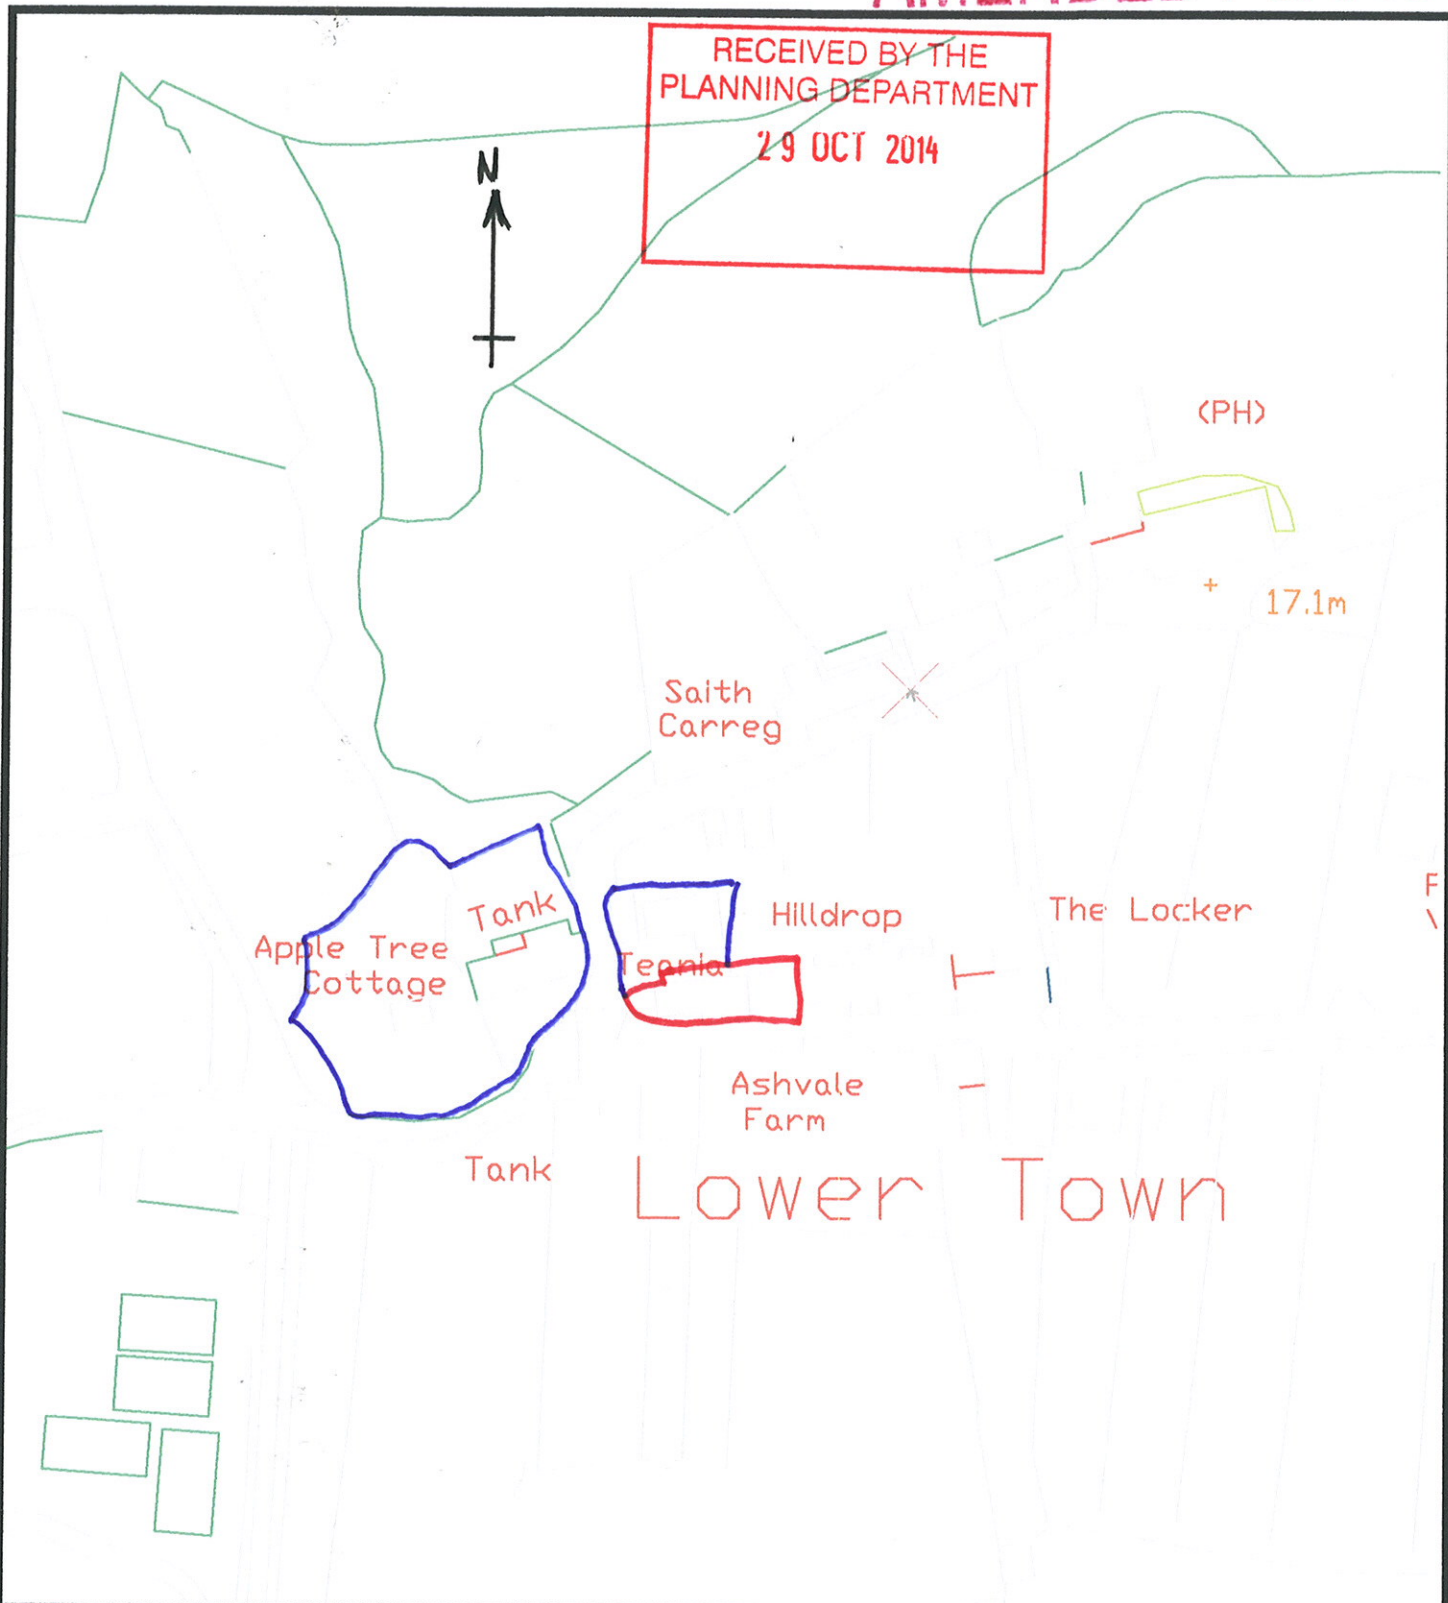

AMENDED PLANS

**Packing Shed Green House,
Lower Town,
St. Martin's,
Isles Of Scilly.**

Date - September 2014
Amended -
Scale - 1 : 1250

PAUL OSBORNE
CARN THOMAS
ST. MARY'S, ISLES of SCILLY.
TR21 0PT tel (01720) 423066

LOCATION PLAN