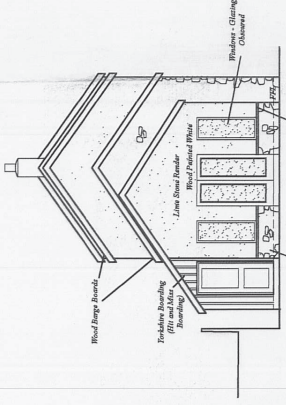

AMENDED PLANS

Old Packing
Shed and Green
House
Lower Town
St. Martin's
Isles of Scilly

Proposed
Holiday
Accommodation

Mrs D Bradford

RECEIVED BY THE
PLANNING DEPARTMENT
29 OCT 2014

CONDON'S

Date - September 2014
Amended - October 2014
Scale - 1 : 100

PAUL OSBORNE
CARN THOMAS
ST. MARY'S, ISLES OF SCILLY.
TR21 0PT tel (01720) 423066
Email: paul@scilly.gov.uk

PS-LT-5c

West Elevation

North Elevation

South Elevation

First Floor Plan

Ground Plan

TIANIA