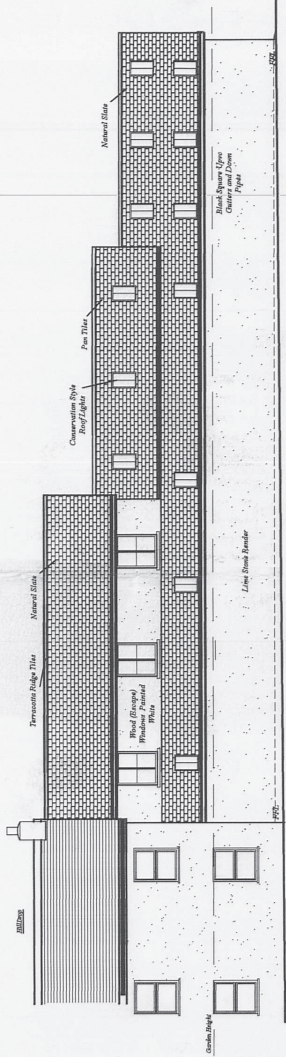

AMENDED PLANS

Old Packing
Shed and Green
House
Lower Town
St. Martin's
Isles of Scilly

Proposed
Holiday
Accommodation

Mrs D Bradford

RECEIVED BY THE
PLANNING DEPARTMENT
29 OCT 2014

CONDON'S

Date - September 2014
Amended - October 2014
Scale - 1 : 100

PAUL OSBORNE
CARN THOMAS
ST. MARY'S, ISLES OF SCILLY.
TR21 0PT tel (01720) 423066
Email: paul@scilly.gov.uk

PS-LT-5c

West Elevation

North Elevation

South Elevation

First Floor Plan

Ground Plan

TIANIA