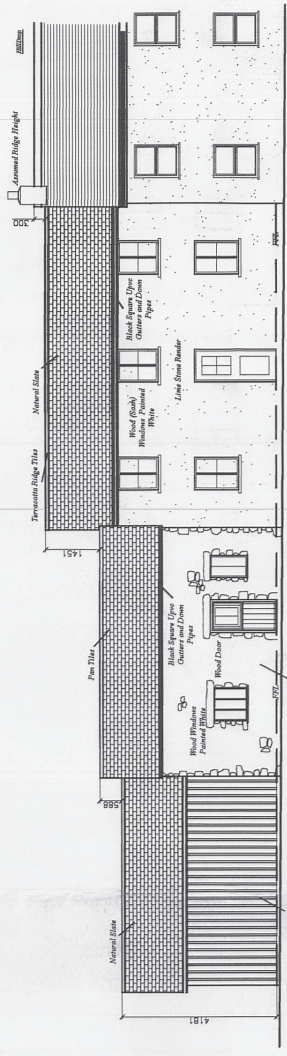

AMENDED PLANS

Old Packing
Shed and Green
House
Lower Town
St. Martin's
Isles of Scilly

Proposed
Holiday
Accommodation

Mrs D Bradford

RECEIVED BY THE
PLANNING DEPARTMENT
29 OCT 2014

CONDON'S

Date - September 2014
Amended - October 2014
Scale - 1 : 100

PAUL OSBORNE
CARN THOMAS
ST. MARY'S, ISLES OF SCILLY.
TR21 0PT tel (01720) 423066
Email: paul@scilly.gov.uk

PS-LT-5c

West Elevation

North Elevation

South Elevation

First Floor Plan

Ground Plan

TIANIA