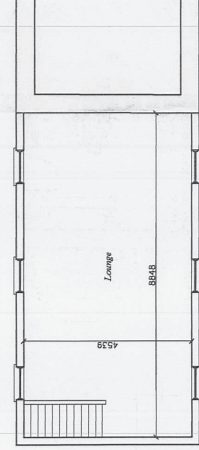

AMENDED PLANS

Old Packing
Shed and Green
House
Lower Town
St. Martin's
Isles of Scilly

Proposed
Holiday
Accommodation

Mrs D Bradford

RECEIVED BY THE
PLANNING DEPARTMENT
29 OCT 2014

CONDON'S

Date - September 2014
Amended - October 2014
Scale - 1 : 100

PAUL OSBORNE
CARN THOMAS
ST. MARY'S, ISLES OF SCILLY.
TR21 0PT tel (01720) 423066
Email: paul@scilly.gov.uk

PS-LT-5c

West Elevation

North Elevation

South Elevation

First Floor Plan

Ground Plan

TIANIA