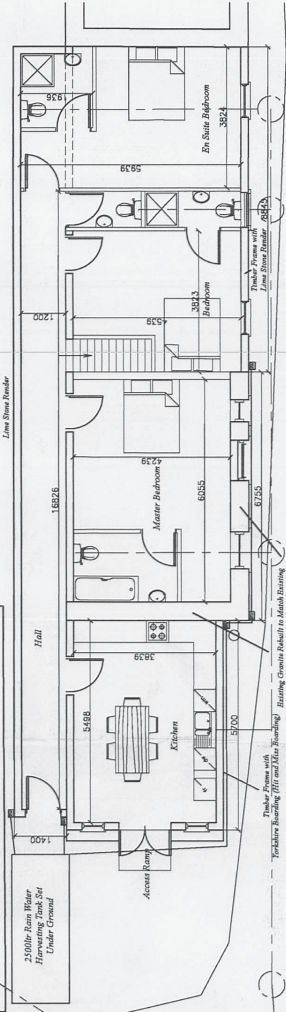

AMENDED PLANS

Old Packing
Shed and Green
House
Lower Town
St. Martin's
Isles of Scilly

Proposed
Holiday
Accommodation

Mrs D Bradford

RECEIVED BY THE
PLANNING DEPARTMENT
29 OCT 2014

CONDON'S

Date - September 2014
Amended - October 2014
Scale - 1 : 100

PAUL OSBORNE
CARN THOMAS
ST. MARY'S, ISLES OF SCILLY.
TR21 0PT tel (01720) 423066
Email: paul@scilly.gov.uk

PS-LT-5c

West Elevation

North Elevation

South Elevation

First Floor Plan

Ground Plan

TIANIA