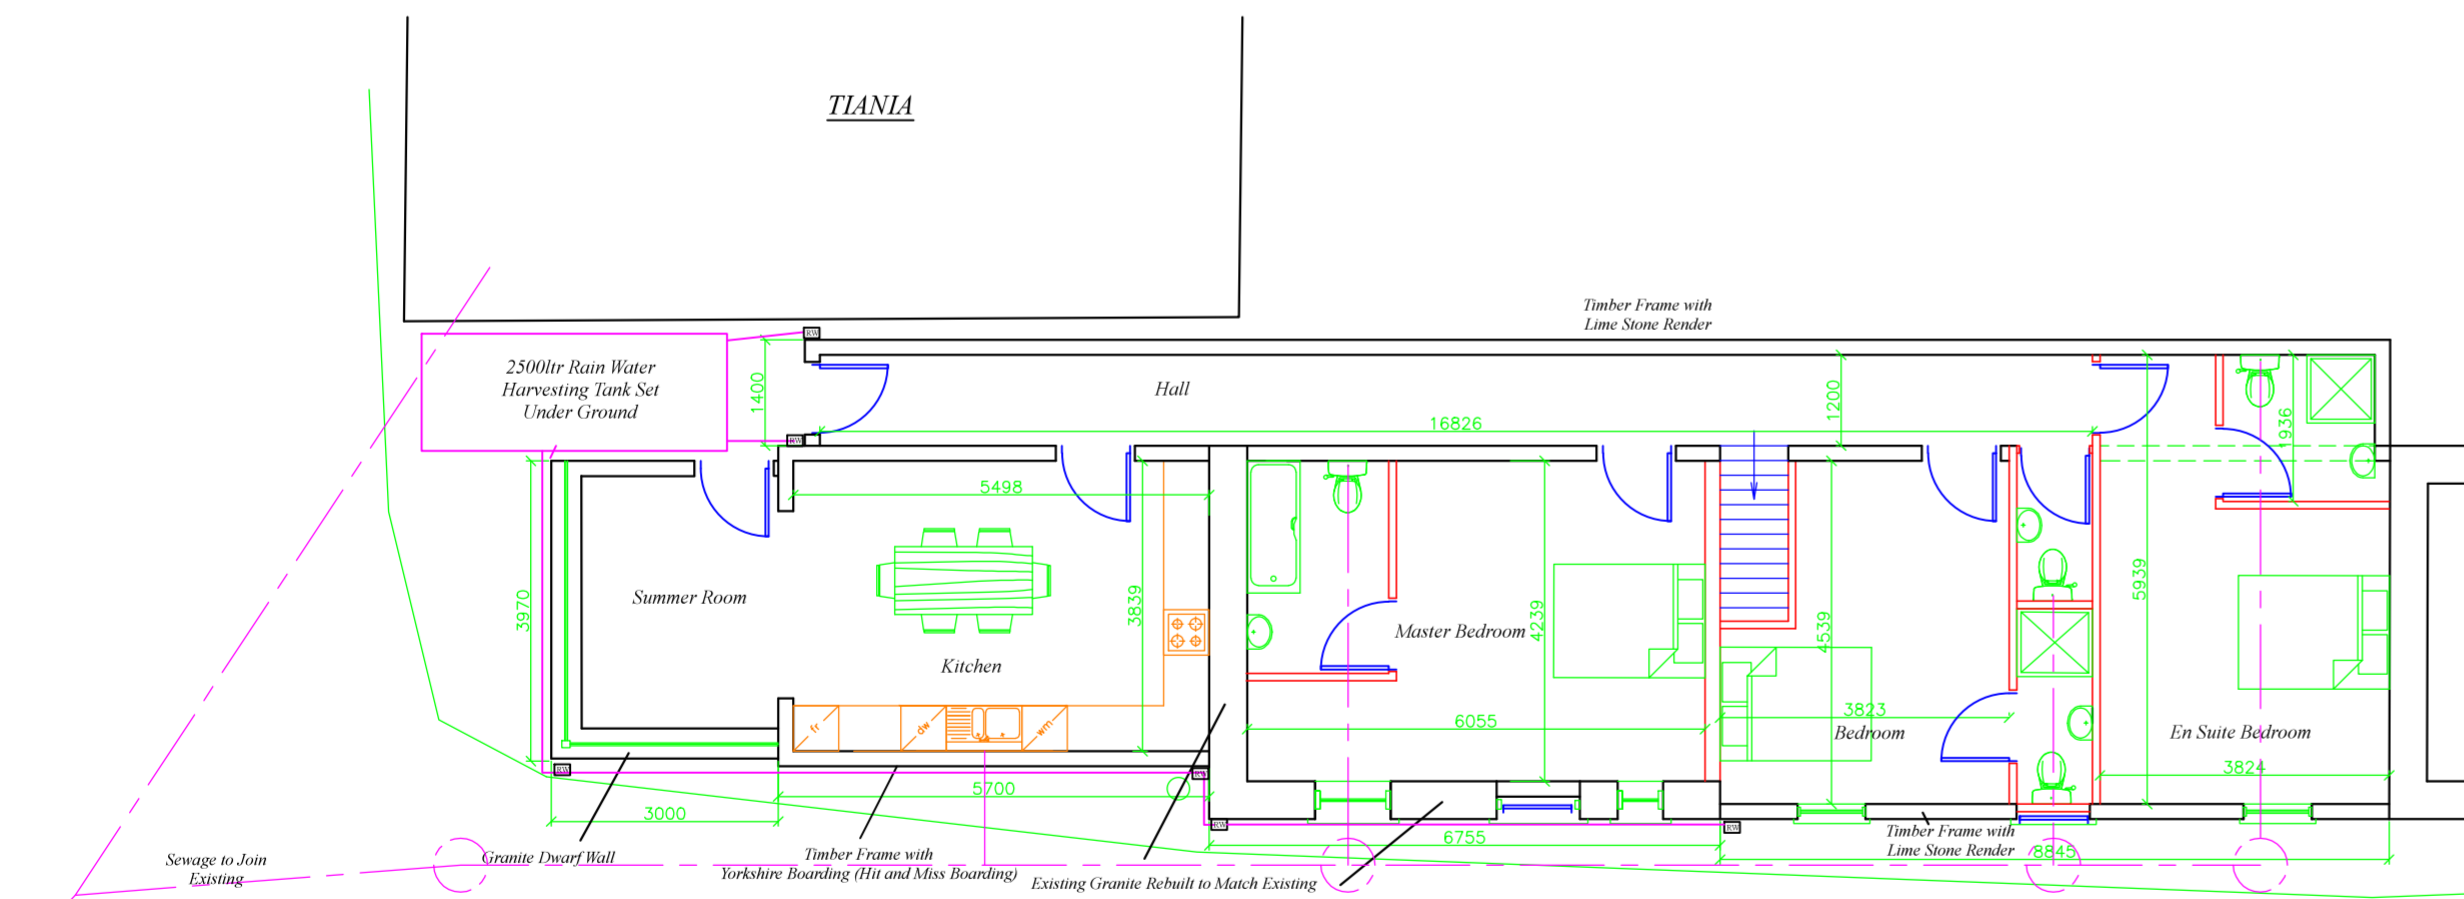

North Elevation

West Elevation

South Elevation

Ground Plan

First Floor Plan

*Old Packing
Shed and Green
House
Lower Town
St. Martin's
Isles of Scilly*

*Proposed
Holiday
Accommodation*

Mrs D Bradford

Date - September 2014
Amended - February 2007
Scale - 1 : 100

PAUL OSBORNE
CARN THOMAS
ST. MARY'S, ISLES of SCILLY.
TR21 0PT tel (01720) 423066
Email: paul@sailscilly.com

PS-LT-4c