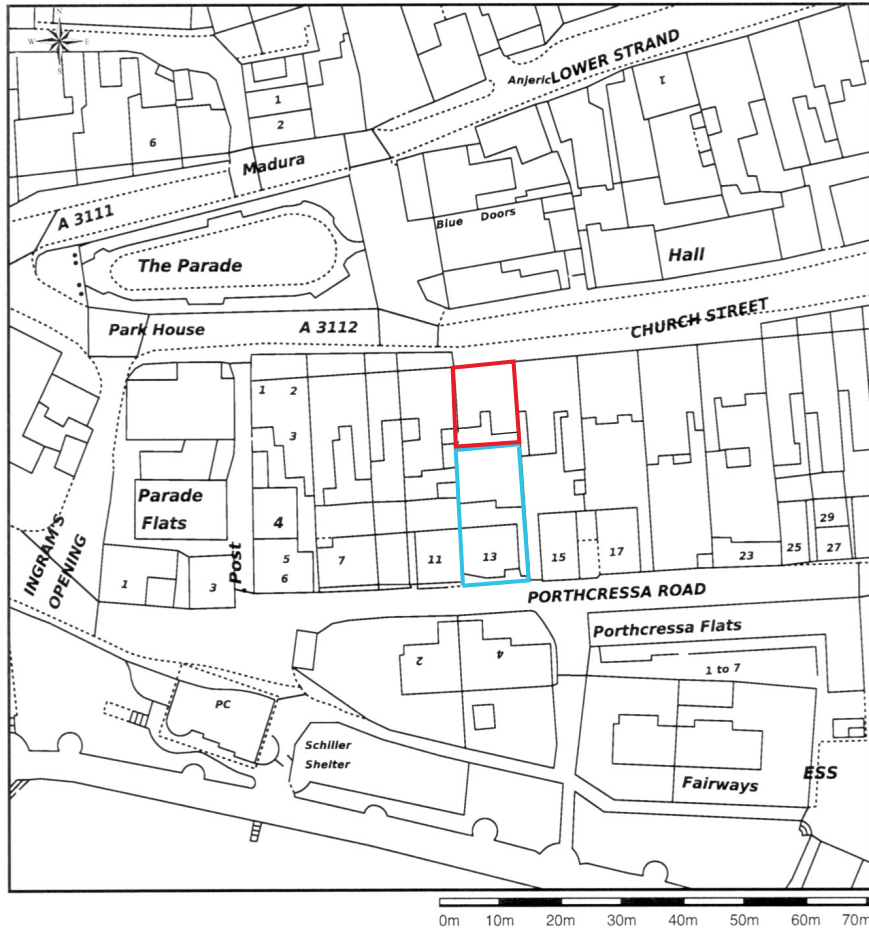

Site Plan near TR21 0JT

This Plan includes the following Licensed Data: OS MasterMap Black and White PDF Site Location Plan - Mini by the Ordnance Survey National Geographic Database and incorporating surveyed revision available at the date of production. Reproduction in whole or in part is prohibited without the prior permission of Ordnance Survey. The representation of a road, track or path is no evidence of a right of way. The representation of features, as lines is no evidence of a property boundary. © Crown copyright and database rights, 2014. Ordnance Survey 0100031673

Scale: 1:1250, paper size: A4