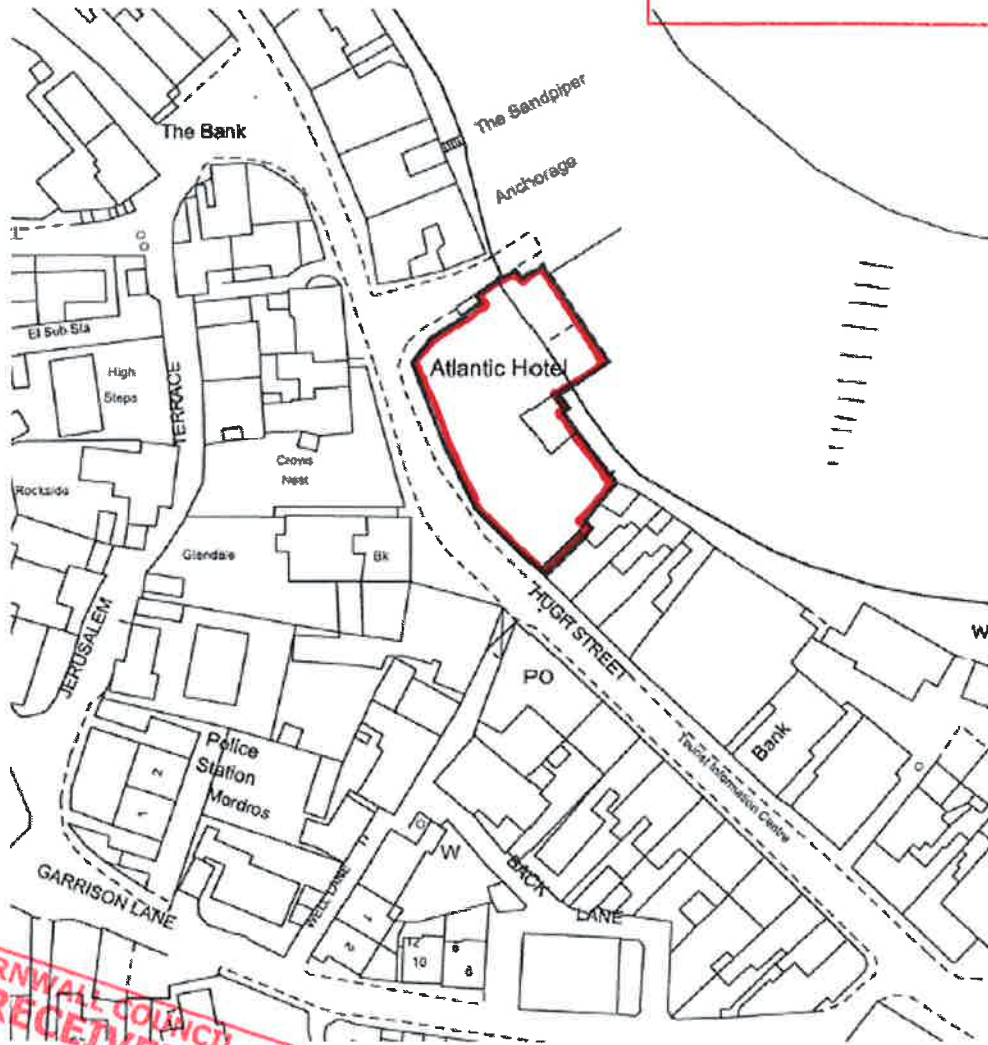

Atlantic Hotel, Isles of Scilly
Location Plan
Scale: 1/1250

RECEIVED BY THE
PLANNING DEPARTMENT
12 FEB 2015

CORNWALL COUNCIL
RECEIVED
09 FEB 2015
Planning And Registration Service