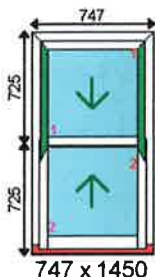

Frame No: 1

Frame Specification:

Cill: REHAU FLUSH 149mm BAY CILL
 Beading: 28mm Sculpt Bead - White
 Drainage: CONCEALED
 Reinforcing: @15Rehau VS Reo

Additional Frame Details:

Glazing:

4/20/4 Soft Clear White warm edge Argon

Dimensions:

Overall Size: 374 x 1450
 Actual Frame Size: 374 x 1450

Qty: 2 Location: SLIM MULLION £702.46
Heritage Rose (slim, RUN THROUGH HORNS) White - + + PART OF BAY NO: 1 + +

Frame No: 2

Frame Specification:

Additional Frame Details:

Glazing:

4/20/4 Soft Clear White warm edge Argon

Dimensions:

Overall Size: 374 x 1450
 Actual Frame Size: 374 x 1450

Qty: 2 Location: SLIM MULLION £702.46
Heritage Rose (slim, RUN THROUGH HORNS) White - + + PART OF BAY NO: 1 + +

Dimensions:

Overall Size: 800 x 1300
 Actual Frame Size: 800 x 1300

Qty: 2 Location:

£757.72

Heritage Rose (slim, RUN THROUGH HORNS) White

Bay Layouts

Bay No: 1

Location:
 Flag 1