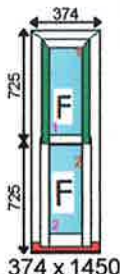

Frame No: 1

Frame Specification:

Cill: REHAU FLUSH 149mm BAY CILL
 Beading: 28mm Sculpt Bead - White
 Drainage: CONCEALED
 Reinforcing: @15Rehau VS Reo

Additional Frame Details:

Glazing:

4/20/4 Soft Clear White warm edge Argon

Dimensions:

Overall Size: 374 x 1450
 Actual Frame Size: 374 x 1450

Qty: 2 Location: SLIM MULLION £702.46
Heritage Rose (slim, RUN THROUGH HORNS) White - + + PART OF BAY NO: 1 + +

Frame No: 2

Frame Specification:

Additional Frame Details:

Glazing:

4/20/4 Soft Clear White warm edge Argon

Dimensions:

Overall Size: 374 x 1450
 Actual Frame Size: 374 x 1450

Qty: 2 Location: SLIM MULLION £702.46
Heritage Rose (slim, RUN THROUGH HORNS) White - + + PART OF BAY NO: 1 + +

Dimensions:

Overall Size: 800 x 1300
 Actual Frame Size: 800 x 1300

Qty: 2 Location:

£757.72

Heritage Rose (slim, RUN THROUGH HORNS) White

Bay Layouts

Bay No: 1

Location:
 Flag 1