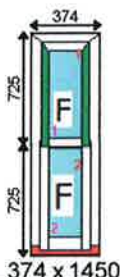

Dimensions:

Overall Size: 374 x 1450
 Actual Frame Size: 374 x 1450

Qty: 2 Location: SLIM MULLION £702.46
Heritage Rose (slim, RUN THROUGH HORNS) White - + + PART OF BAY NO: 1 + +

Frame No: 2

Frame Specification:

350mm Tilt Restrictor Top Sash
 350mm Tilt Restrictor Bottom Sash

Glazing:

4/20/4 Soft Clear Ast - 2 x single White warm edge Argon
 Back/Back 2 White

Dimensions:

Overall Size: 747 x 1450
 Actual Frame Size: 747 x 1450

Qty: 2 Location: SLIM MULLION £899.39
Heritage Rose (slim, RUN THROUGH HORNS) White - + + PART OF BAY NO: 1 + +

Frame No: 3

Frame Specification:

Cill: REHAU FLUSH 149mm BAY CILL
 Beading: 28mm Sculpt Bead - White
 Drainage: CONCEALED
 Reinforcing: @15Rehau VS Reo

Additional Frame Details:

Glazing:

4/20/4 Soft Clear White warm edge Argon

Dimensions:

Overall Size: 374 x 1450
 Actual Frame Size: 374 x 1450

Qty: 2 Location: SLIM MULLION £702.46
Heritage Rose (slim, RUN THROUGH HORNS) White - + + PART OF BAY NO: 1 + +