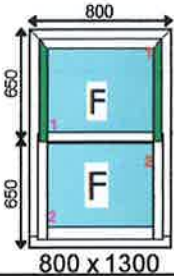

Frame No: 4

Frame Specification:

Integrated Cill: VS 149mm M/Joint Cill - White
Beading: 28mm Sculpt Bead - White
Drainage: CONCEALED
Reinforcing: @15Rehau VS Reo

Additional Frame Details:

Glazing:

4/20/4 Soft Clear White warm edge Argon

Dimensions:

Overall Size: 800 x 1300
Actual Frame Size: 800 x 1300

Qty: 2 Location:

£757.72

Heritage Rose (slim, RUN THROUGH HORNS) White