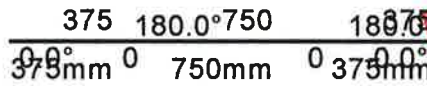

Bay Layouts

Bay No: 1

Location:
Flag 1

Group:
@15Bays

RECEIVED BY THE
PLANNING DEPARTMENT
09 MAR 2015

Extras

Description	Qty	Length (mm)	Price
3mm Coupler	4	1450	£9.00
VS 149mm M/Joint Cill - White	2	1501	£22.23
BAY WELD CHARGE	2		

Terms and Conditions

Quotation is valid for 90 days.
Please check all details carefully before confirming the order.
All goods sold are subject to terms and conditions of Roseview Windows.
Available on request.

Total Gross Ex. VAT	£4,624.95
Discount	£1,531.69
Total Nett Ex. VAT	£3,093.26
VAT @ 20%	£618.65
TOTAL INC. VAT	£3,711.91