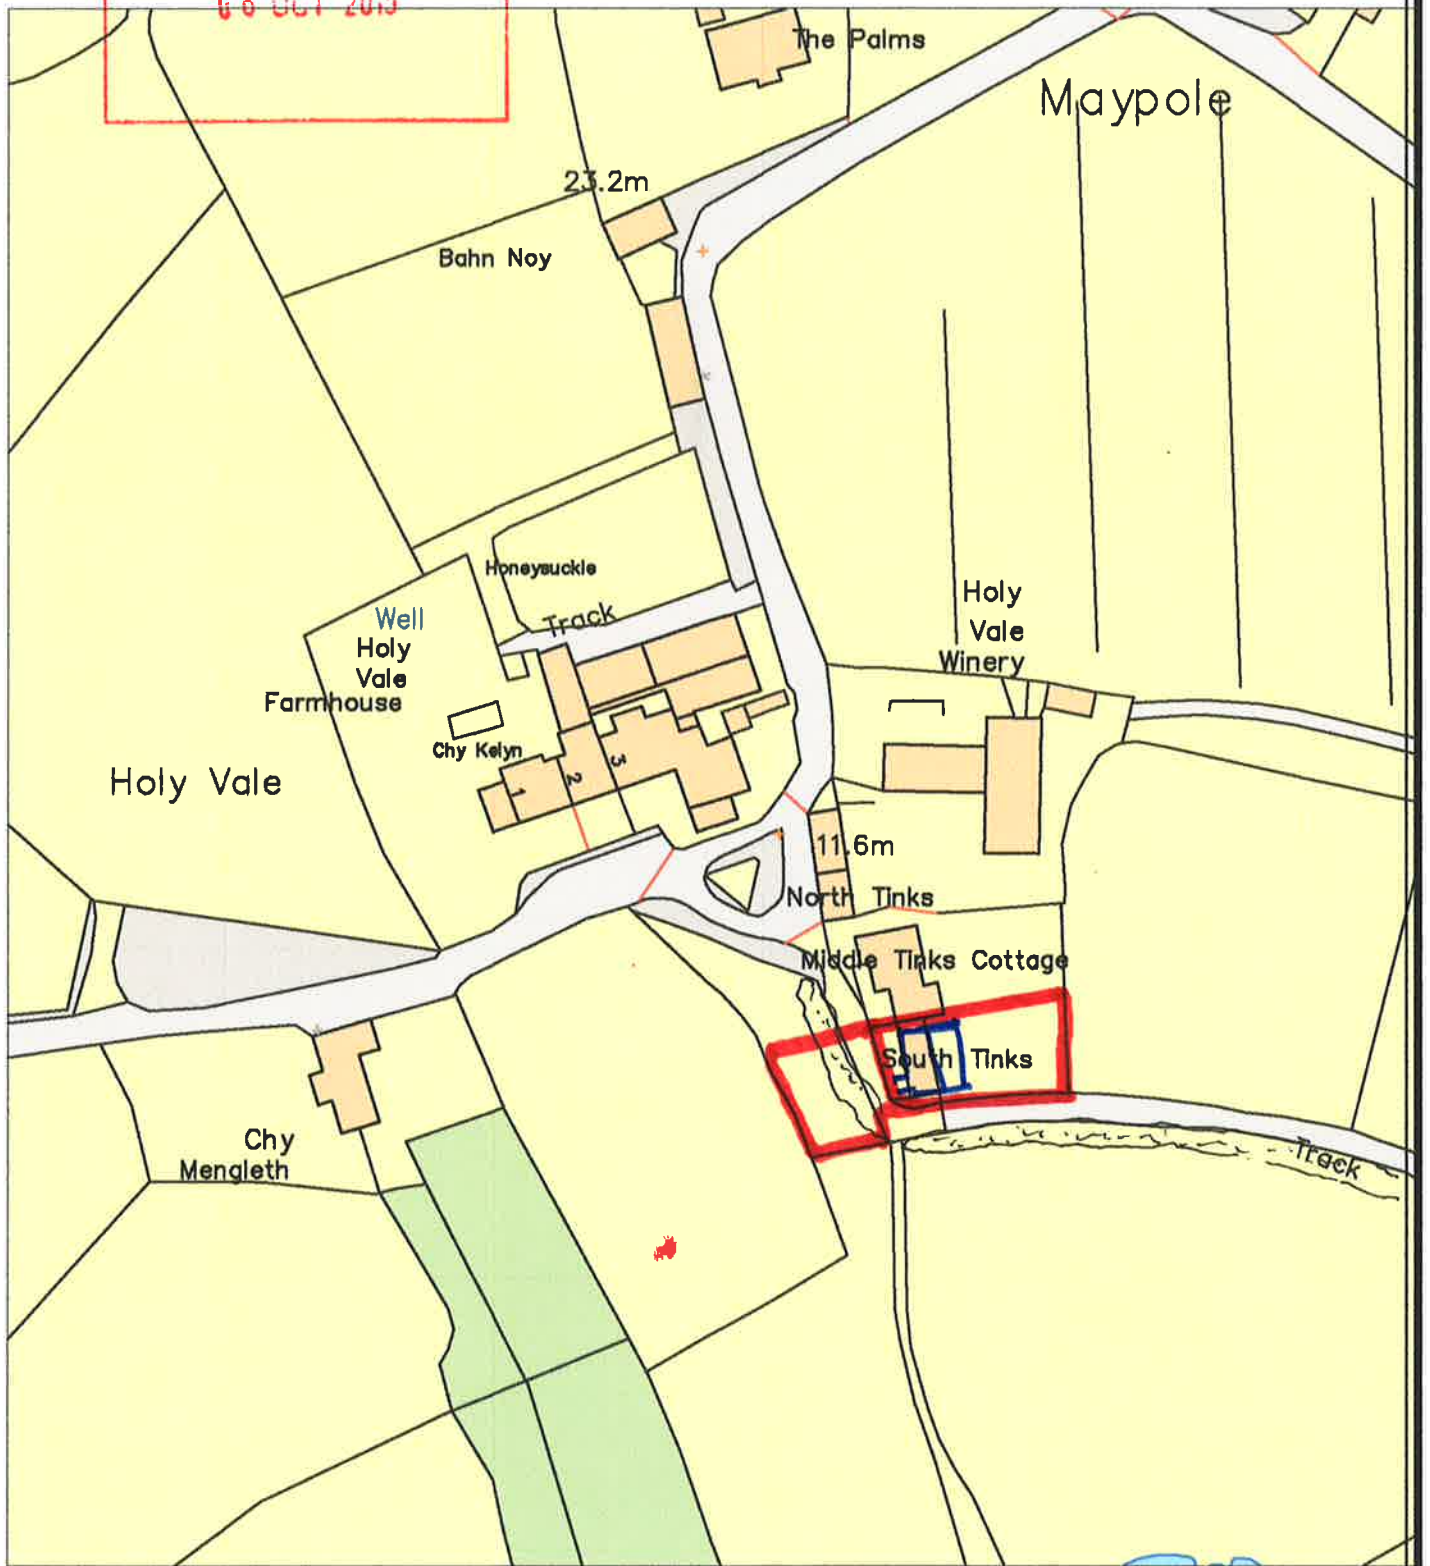

*South Tinks  
Holy Vale  
St. Mary's  
Isles of Scilly*

*Ms Nikki Banfield*

Date - July 2015  
Amended -  
Scale - 1:500

PAUL OSBORNE  
CARN THOMAS  
ST. MARY'S, ISLES of SCILLY.  
TR21 0PT Tel (01720) 423066  
Email: paul@sailsilly.com

**Site Plan**

RECEIVED BY THE  
PLANNING DEPARTMENT

P-15-082

08 OCT 2015

*South Tinks  
Holy Vale  
St. Mary's  
Isles of Scilly*

*Ms Nikki Banfield*

Date - July 2015  
Amended -  
Scale - 1:1250

PAUL OSBORNE  
CARN THOMAS  
ST. MARY'S, ISLES of SCILLY.  
TR21 OPT Tel (01720) 423066  
Email: paul@sailsilly.com

Location Plan