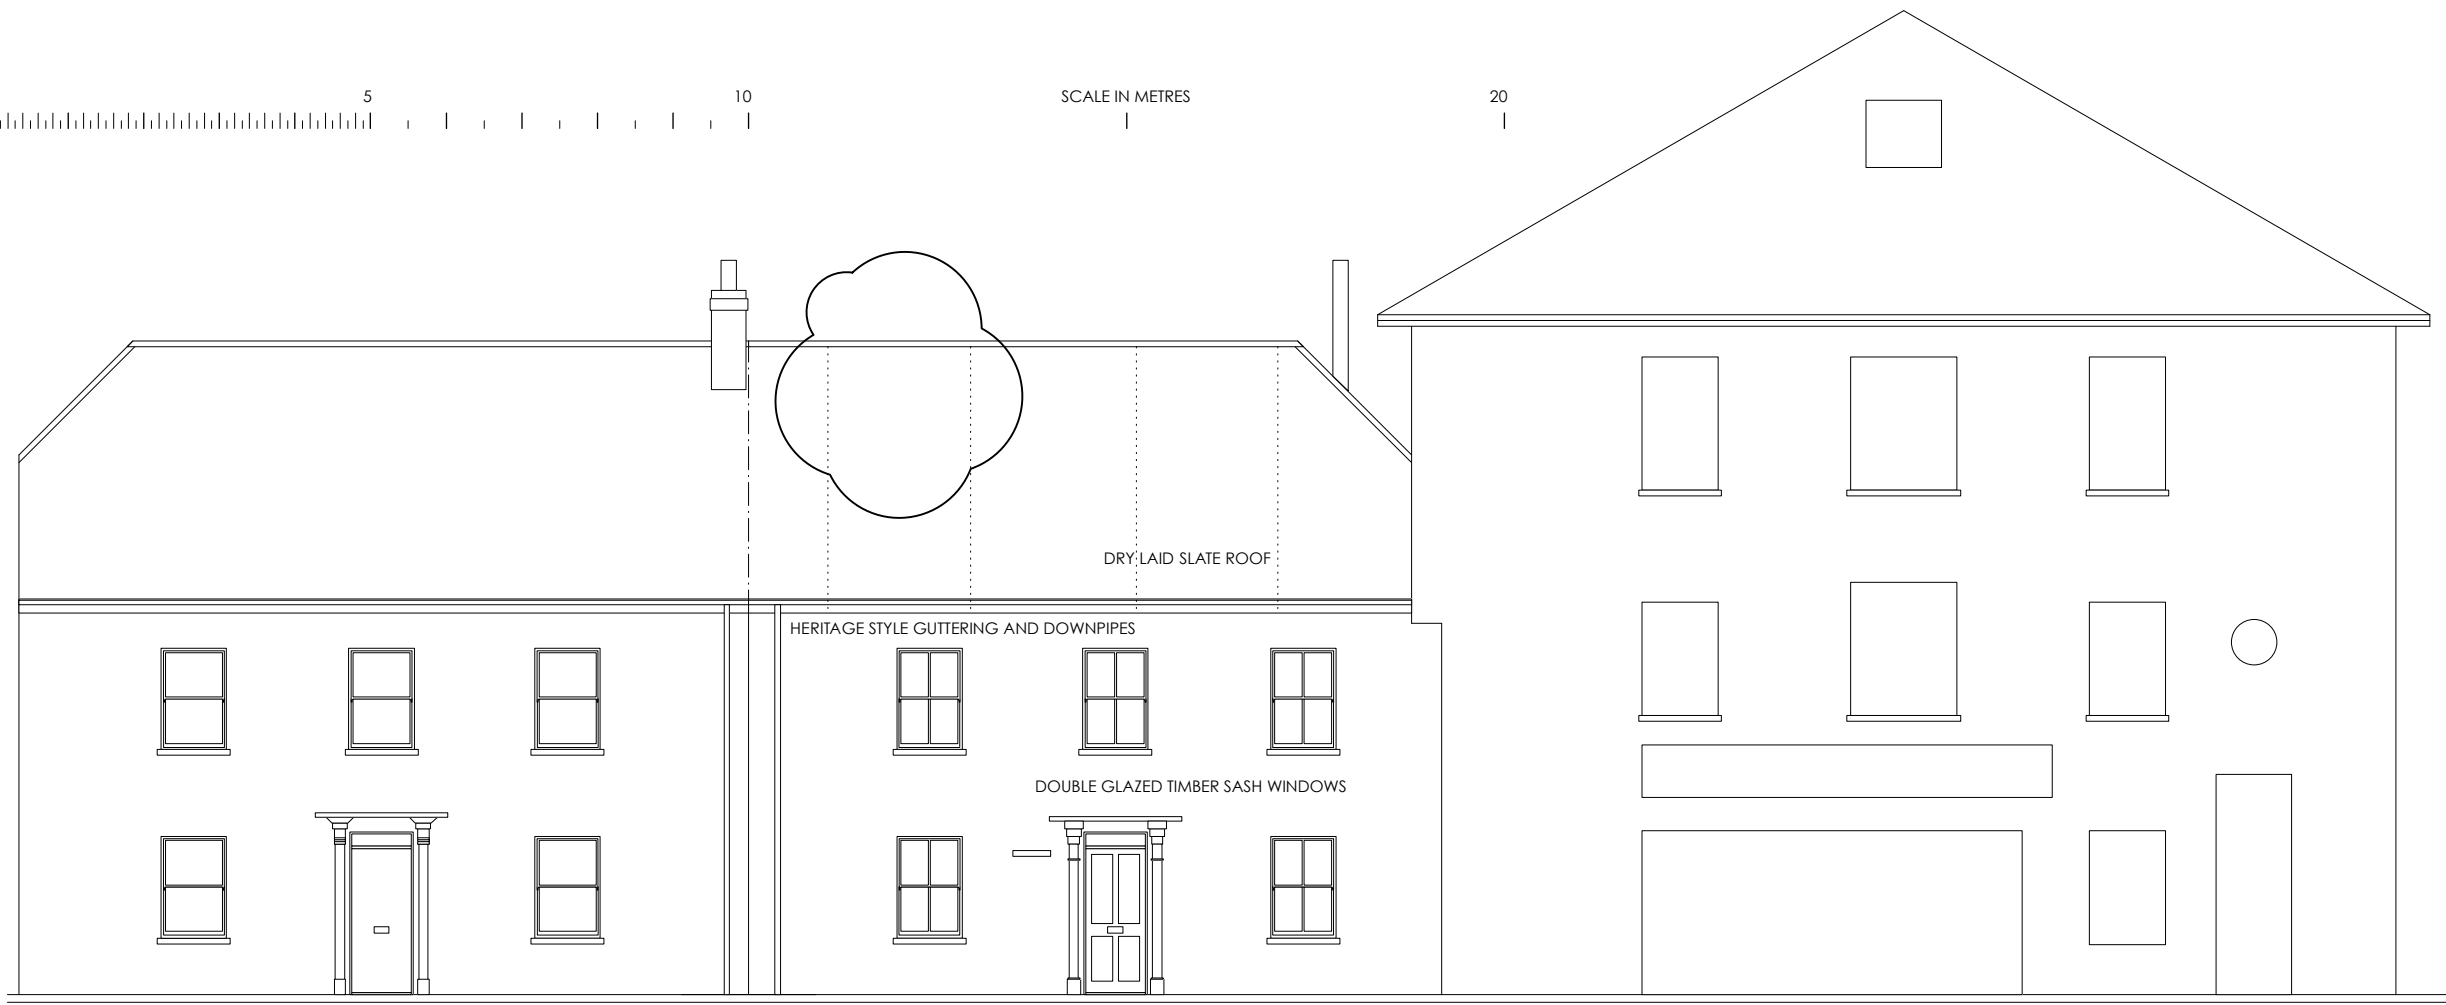

0 5 10 20
SCALE IN METRES

0 5 10

MADURA

PARK VIEW

SCILLONIAN CLUB

FRONT ELEVATION

0 5 10

SCILLONIAN CLUB

PARK VIEW

MADURA

REAR ELEVATION

REVISION A 30.11.15
chimney stack removed.
rooflight to rear elevation

PARK VIEW
THE PARADE, ST MARYS

PROPOSED
ELEVATIONS

DRAWING NO. PV06A
DATE - OCT 2015
SCALE - 1:100 & A3