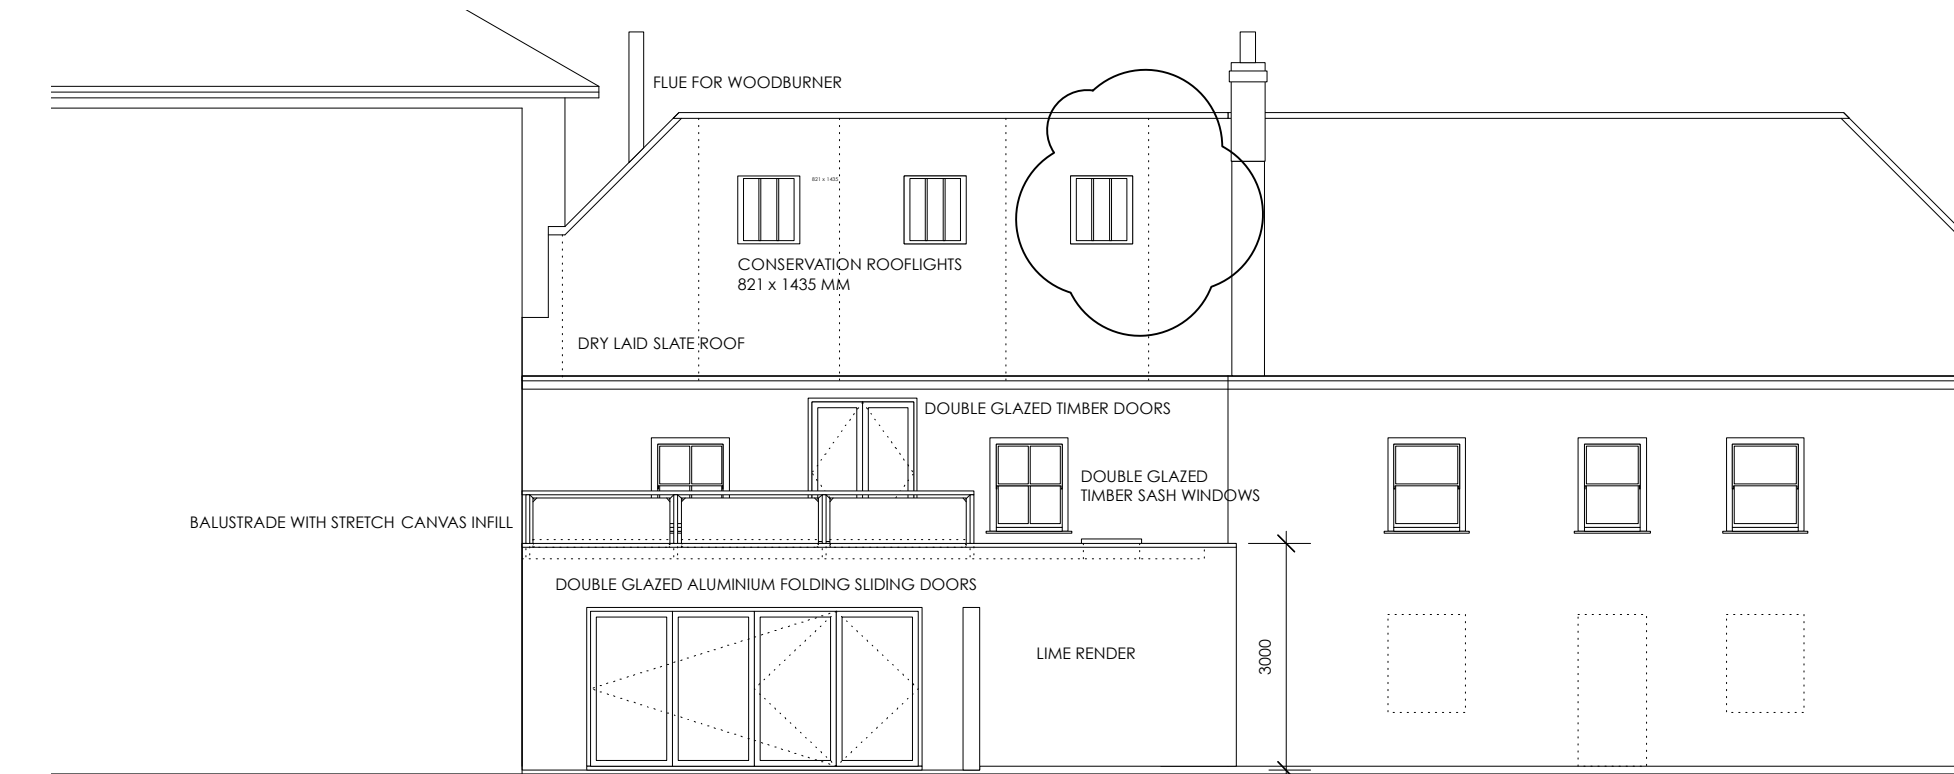

0 5 10 20
SCALE IN METRES

0 5 10

MADURA

PARK VIEW

SCILLONIAN CLUB

FRONT ELEVATION

0 5 10

SCILLONIAN CLUB

PARK VIEW

MADURA

REAR ELEVATION

REVISION A 30.11.15
chimney stack removed.
rooflight to rear elevation

PARK VIEW
THE PARADE, ST MARYS

PROPOSED
ELEVATIONS

DRAWING NO. PV06A
DATE - OCT 2015
SCALE - 1:100 & A3