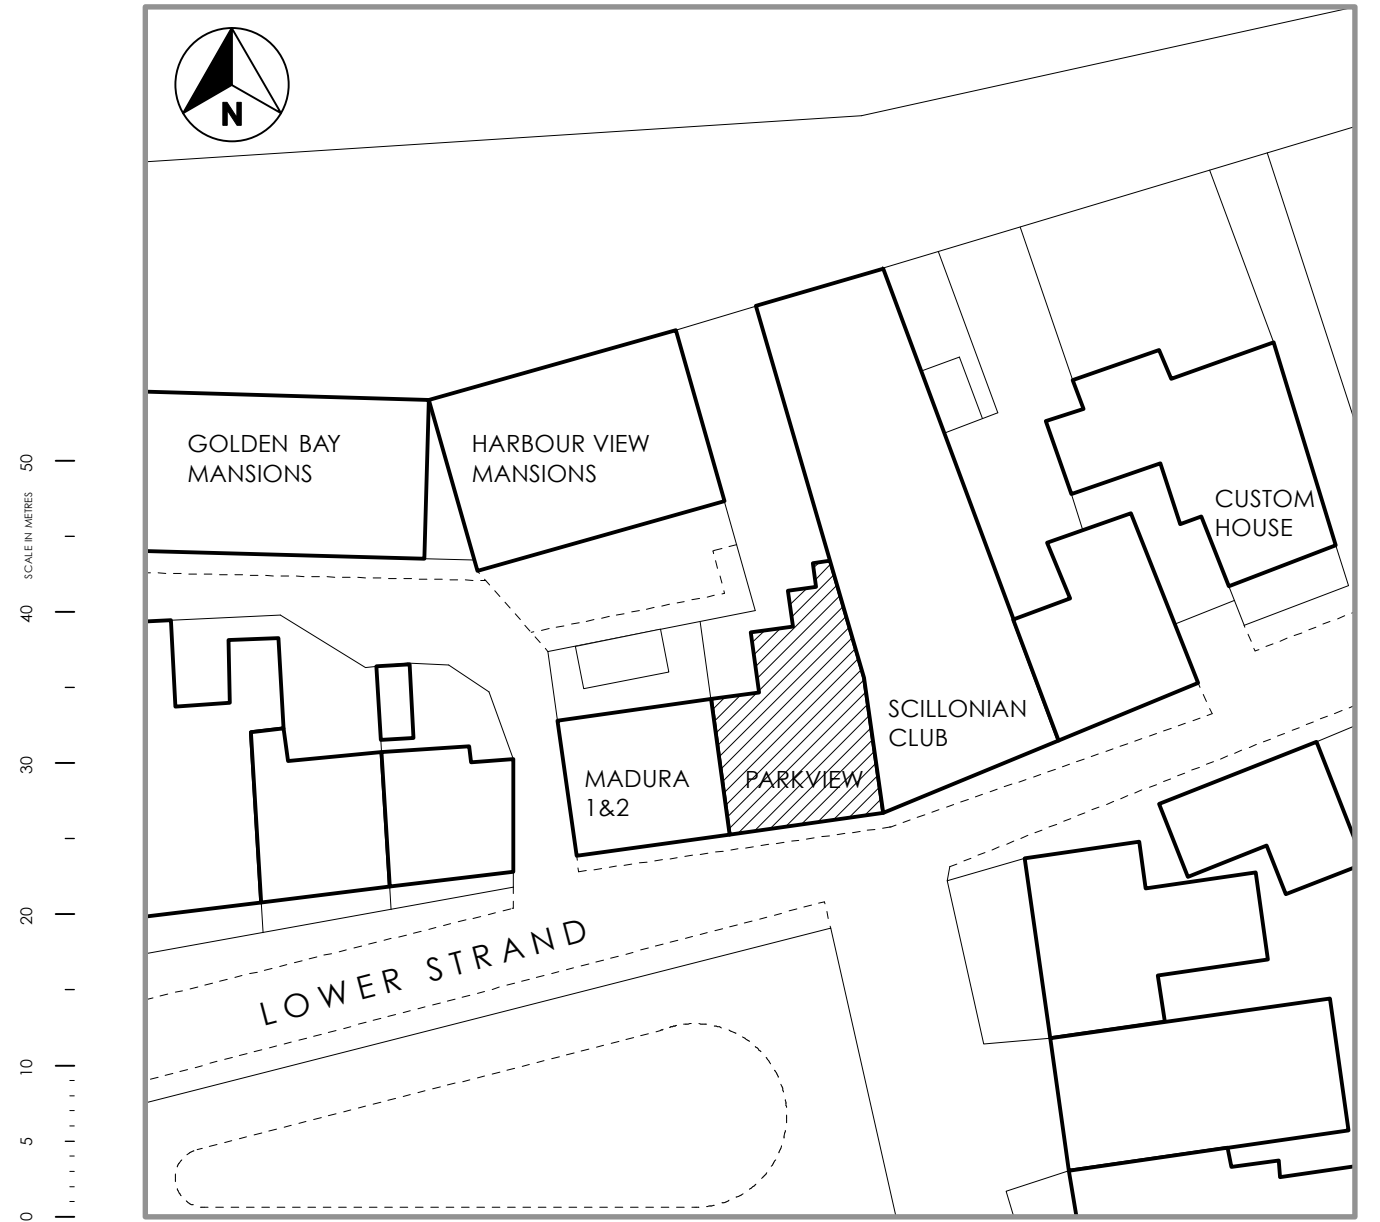

LOCATION PLAN 1:1250

BLOCK PLAN 1:500

**PARK VIEW**  
 THE PARADE, ST MARYS

LOCATION PLAN  
 BLOCK PLAN

DRAWING NO. PV01  
 DATE - OCT 2015  
 SCALE - SEE NOTE & A3