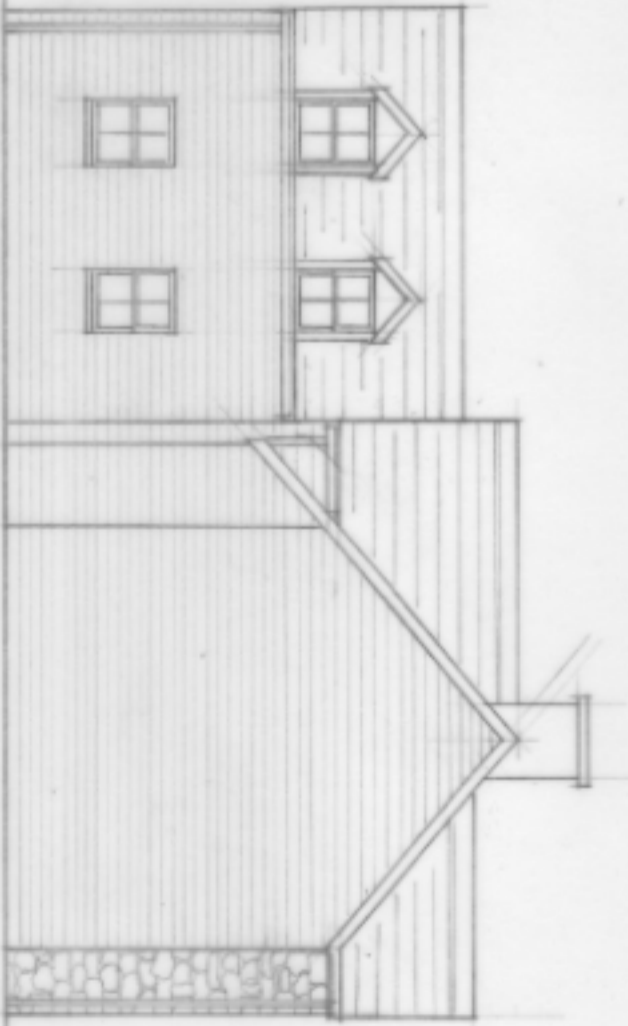

SOUTH ELEVATION

NORTH ELEVATION

ISLANDS ARCHITECTS
Porthcressa, St Mary's, Isles of Scilly, TR21 0JQ and
6 Manor Farm Close, Pirbright, Blandford, Dorset, DT11 8XL
01258 480040

Project:
Proposed New House, Peninnis,
St Mary's, Isles of Scilly

Client:
Dan and Zenna May

Drawing:
Proposed North and South Elevations

Scale: 1:100 @ A3
Drawn: bdc 05.12.15
Dwg No: 2071 / 03