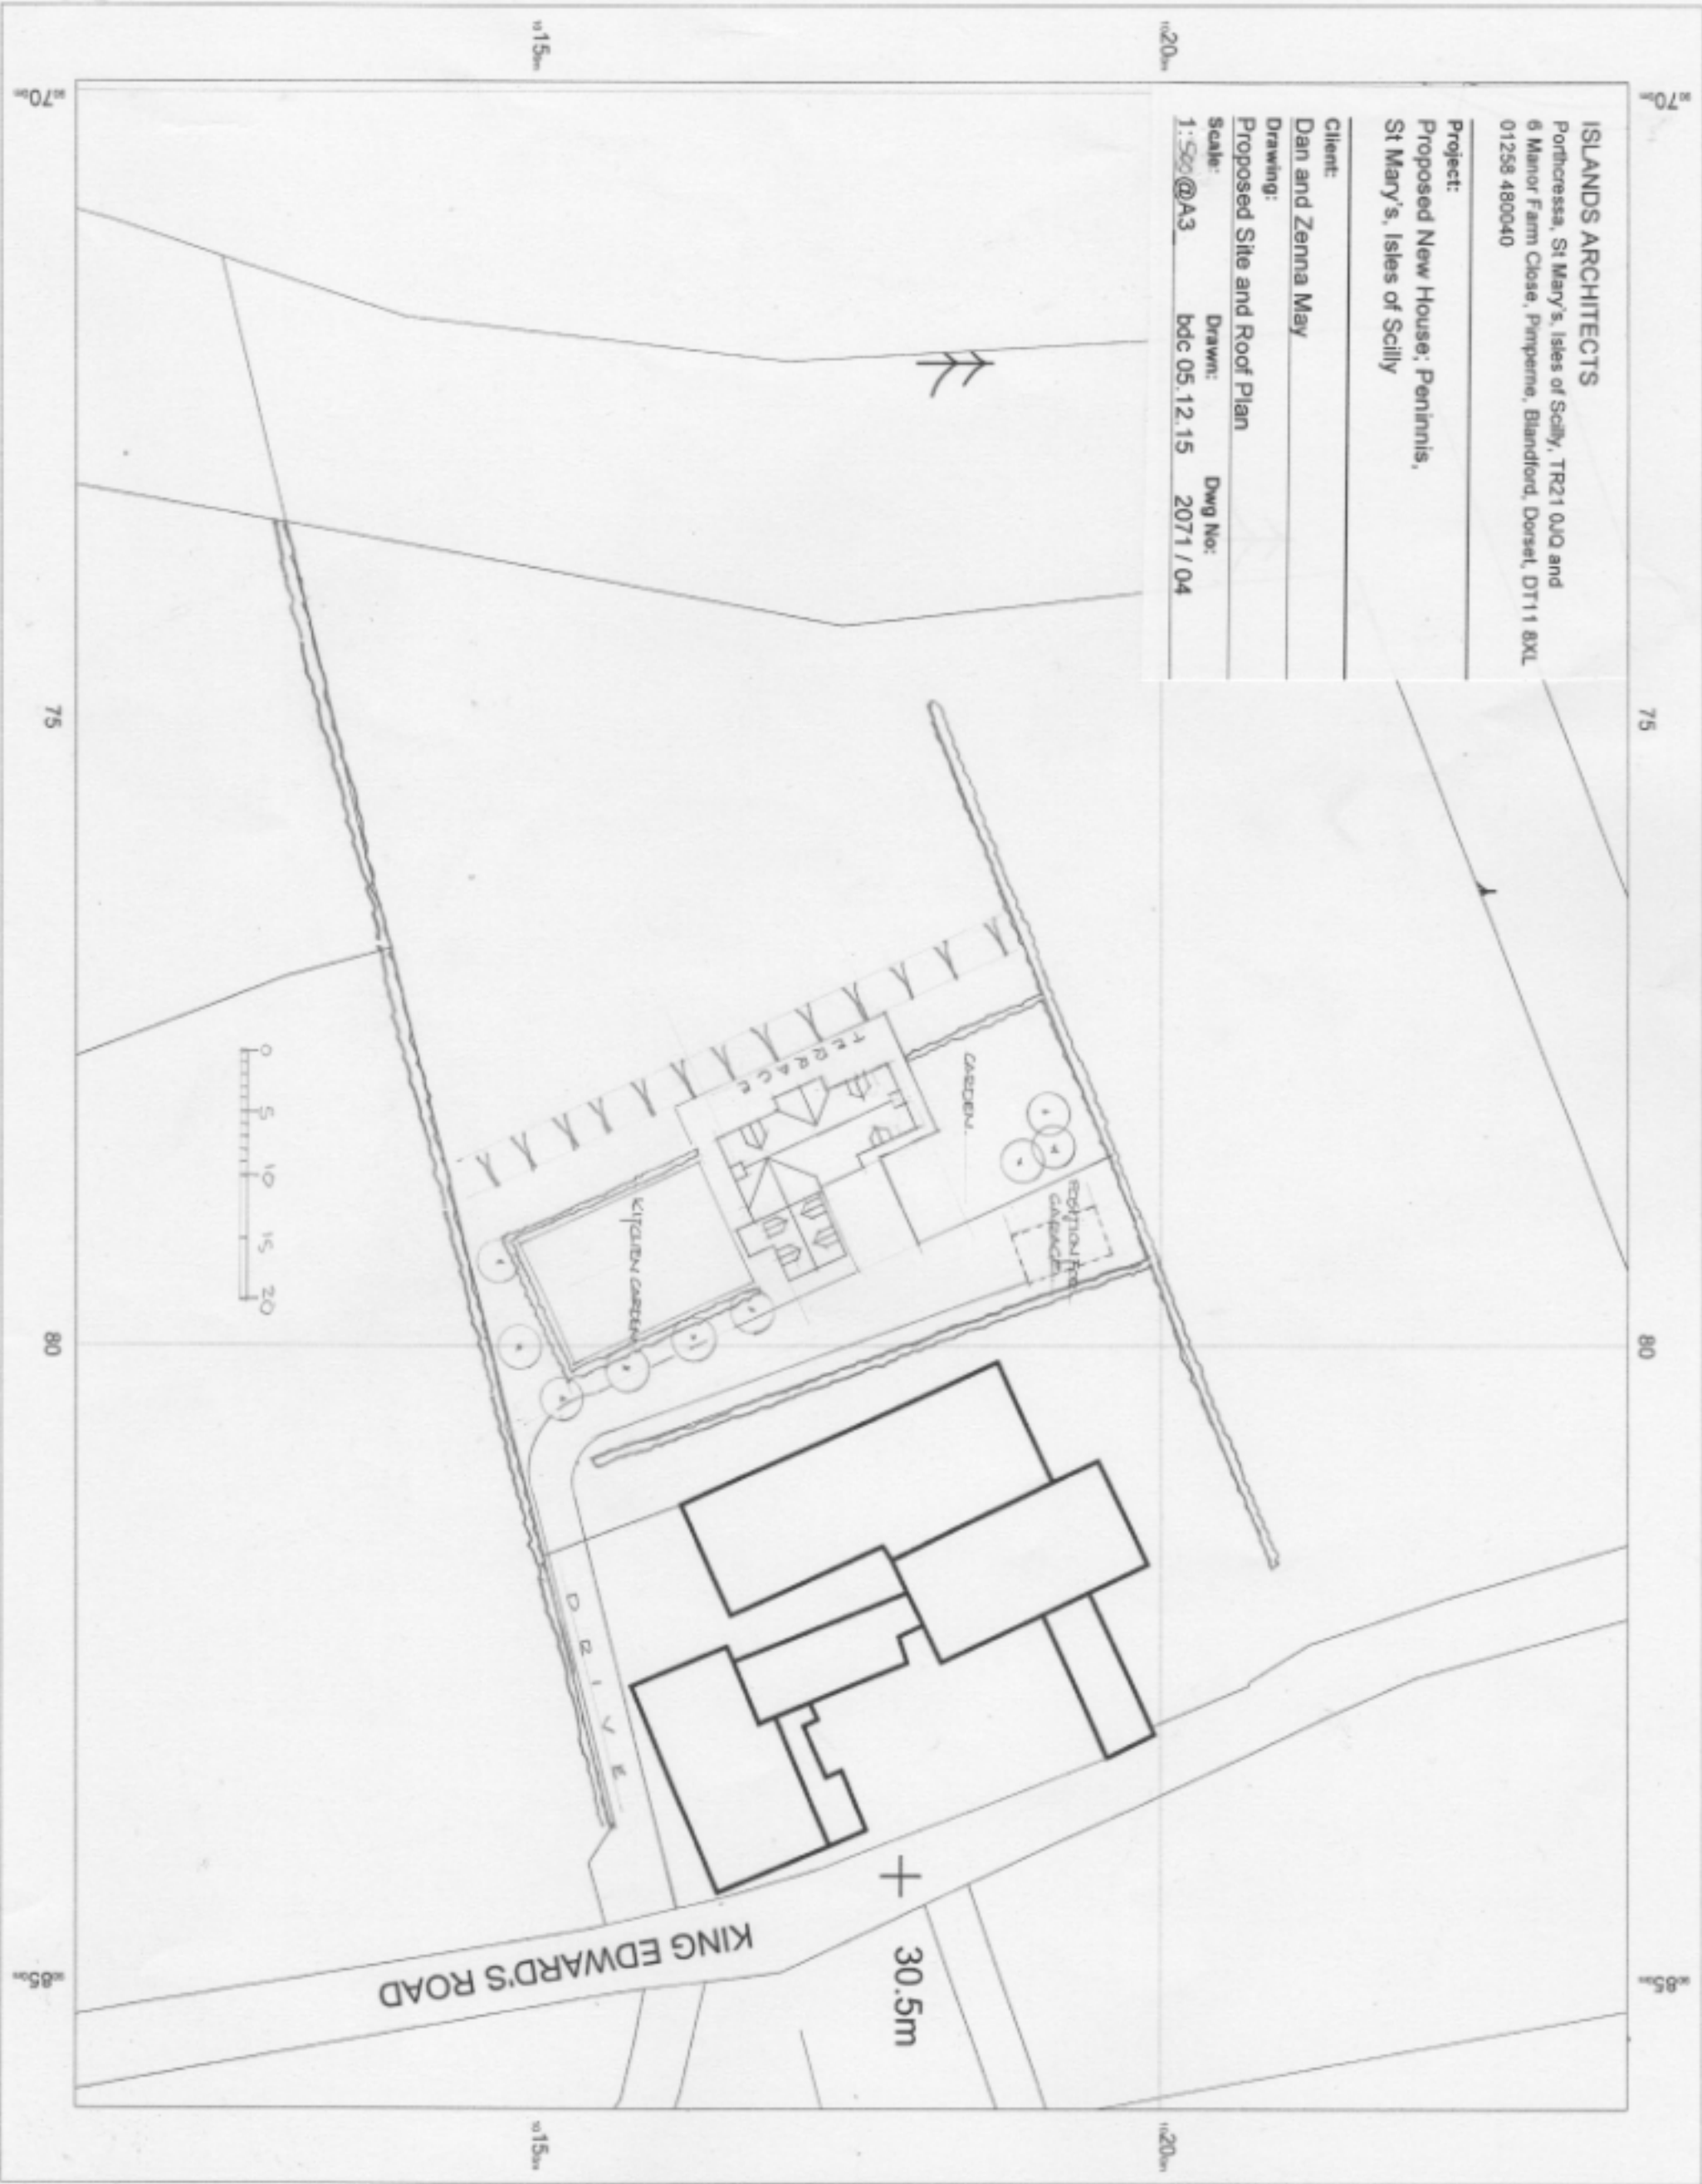

Client:
 Dan and Zenna May

Drawing:
 Proposed Site and Roof Plan

Scale: 1:500 @ A3
Drawn: bdc 05.12.15
Dwg No: 2071 / 04

OS MasterMap 13502500/10000
 scale
 11 December 2015, 10
 BLJT-00487142
 www.planningapplicationsmaps.co.uk

© Crown
 Copyright
 Ordnance
 Survey
 Licence
 no. 1000618661