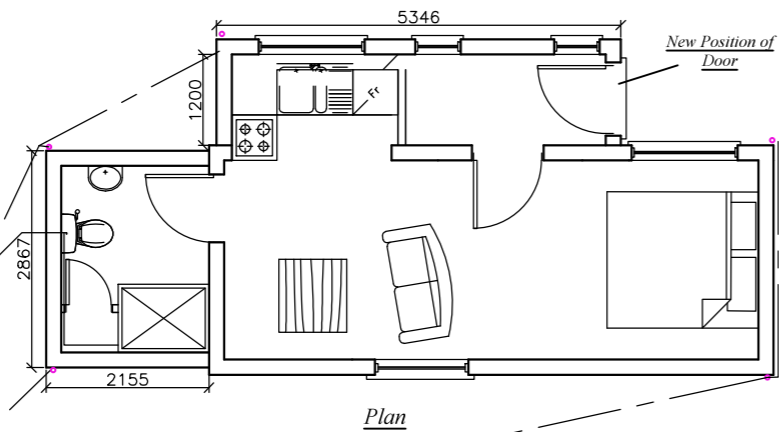

West Elevation  
New Position of Door

North Elevation

South Elevation

East Elevation

Plan

Amended Plan -  
New Entrance Door Position

Jedi Garage  
McFarlands Down  
Telegraph  
St. Mary's  
Isles of Scilly  
Amended Plans

Date - July 2014  
Amended - January 2016  
Scale - 1 : 100 @A3

PAUL OSBORNE  
CARN THOMAS  
ST. MARY'S, ISLES of SCILLY.  
TR21 0PT Tel (01720) 423066  
Email: paul@sailscilly.com

N.B. - No measurements to be scaled from this drawing unless specified. Whilst all efforts are made to insure accurate measurements Any discrepancies should be reported immediately to the architect.