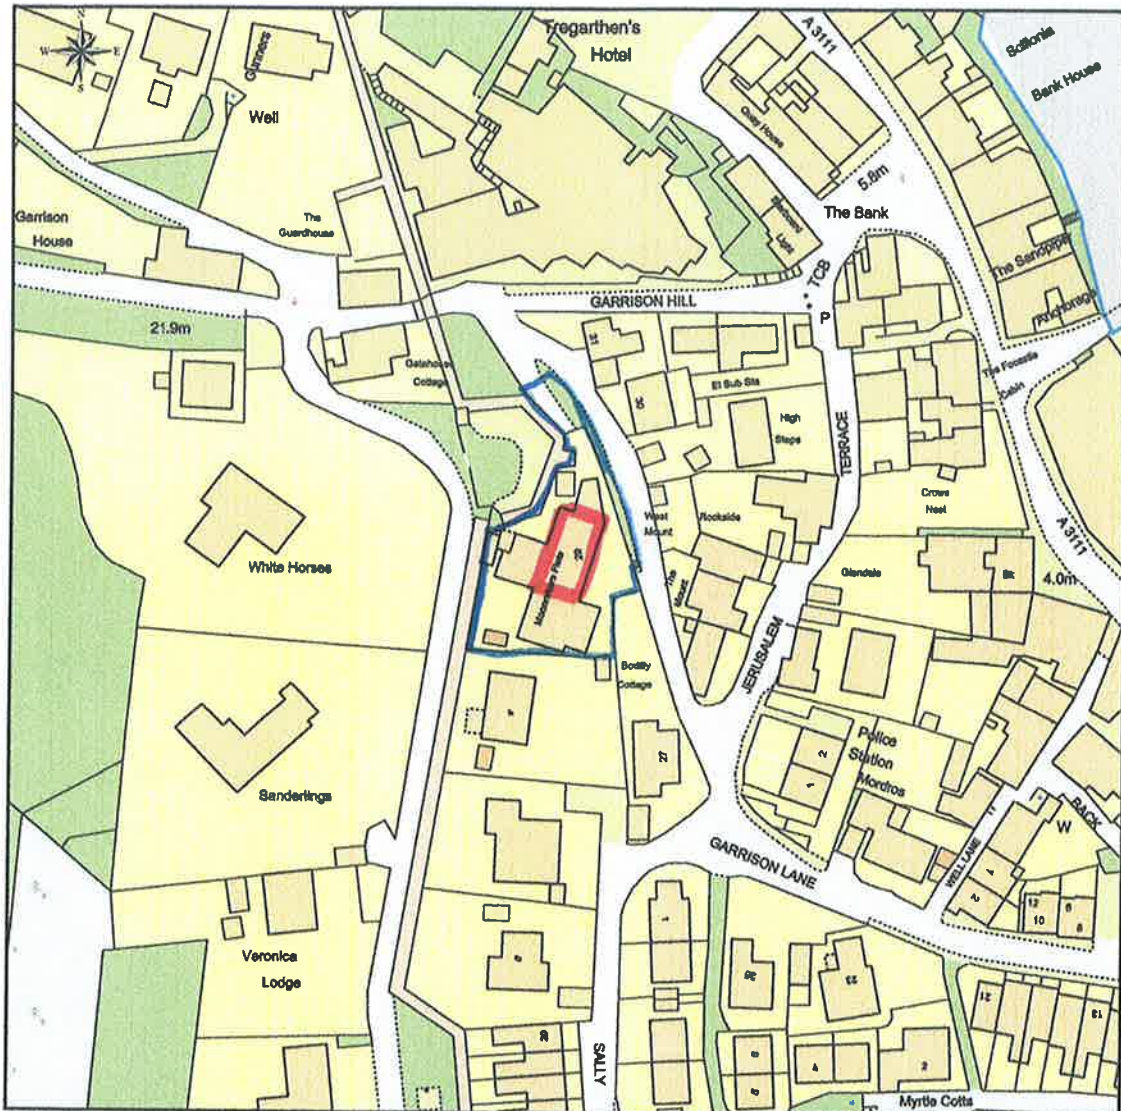

Location Plan for Moonrakers Flats 3 & 4

This Plan includes the following Licensed Data: OS MasterMap Colour PDF Location Plan by the Ordnance Survey National Geographic Database and incorporating surveyed revision available at the date of production. Reproduction in whole or in part is prohibited without the prior permission of Ordnance Survey. The representation of a road, track or path is no evidence of a right of way. The representation of features, as lines is no evidence of a property boundary. © Crown copyright and database rights, 2016. Ordnance Survey 0100031673

Scale: 1:1250, paper size: A4

John Gregory
 Location Plan
 Flats 3 & 4
 Moonrakers
 Garrison Lane
 St. Mary's
 Isles of Scilly TR21JF

RECEIVED BY THE
 PLANNING DEPARTMENT
 06 JUN 2016