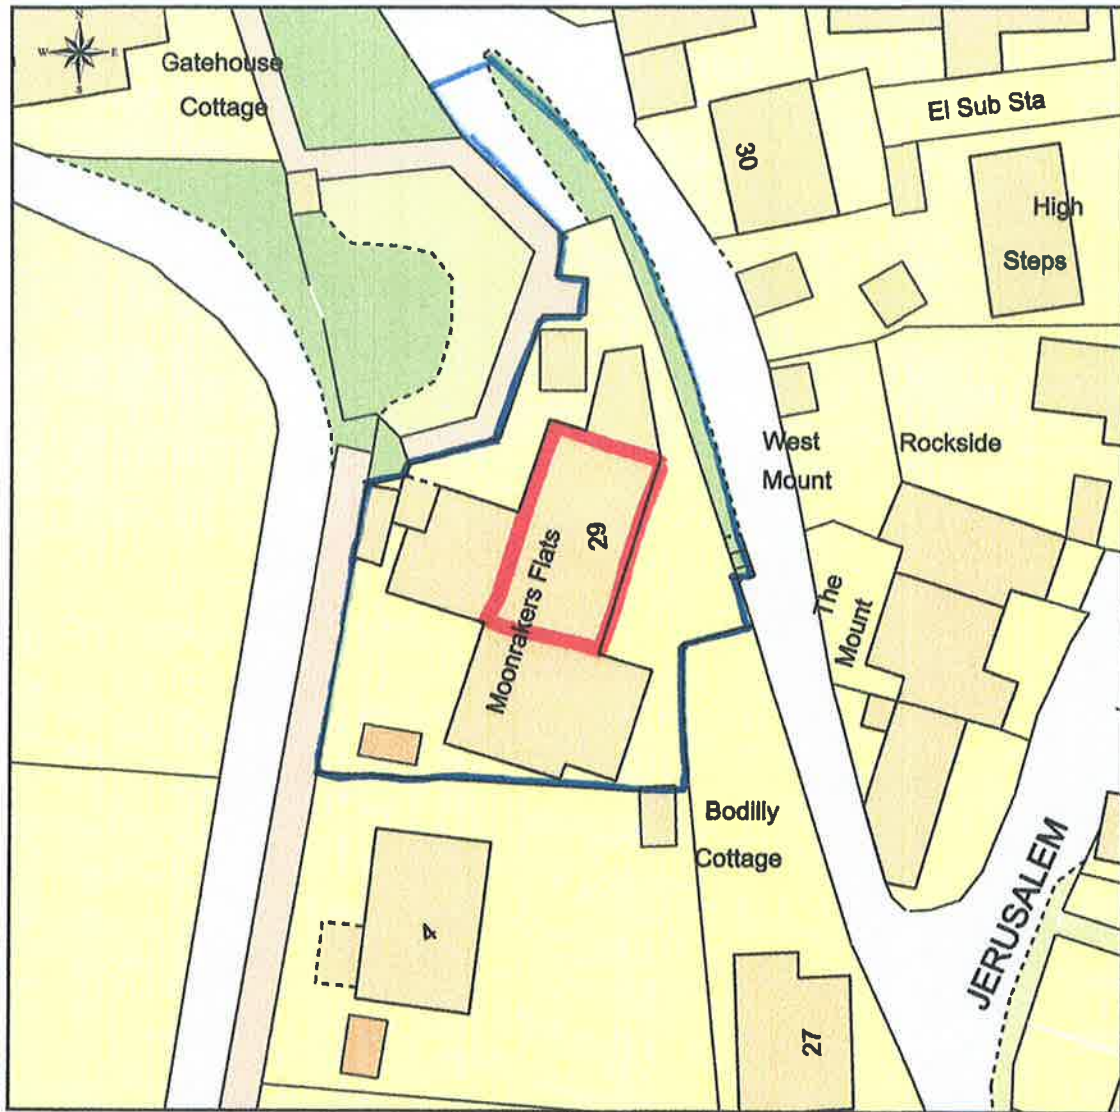

Site Plan For Moonrakers Flats

This Plan includes the following Licensed Data: OS MasterMap Colour PDF Location Plan by the Ordnance Survey National Geographic Database and incorporating surveyed revision available at the date of production. Reproduction in whole or in part is prohibited without the prior permission of Ordnance Survey. The representation of a road, track or path is no evidence of a right of way. The representation of features, as lines is no evidence of a property boundary. © Crown copyright and database rights, 2016. Ordnance Survey 0100031673

0m 5m 10m 15m 20m 25m 30m 35m 40m

Scale: 1:500, paper size: A4

John gregory

Site Plan

Moonrakers Flats 3 & 4
Garrison Lane
St. Mary's
Isles of Scilly TR21QJF

RECEIVED BY THE
PLANNING DEPARTMENT
06 JUN 2016