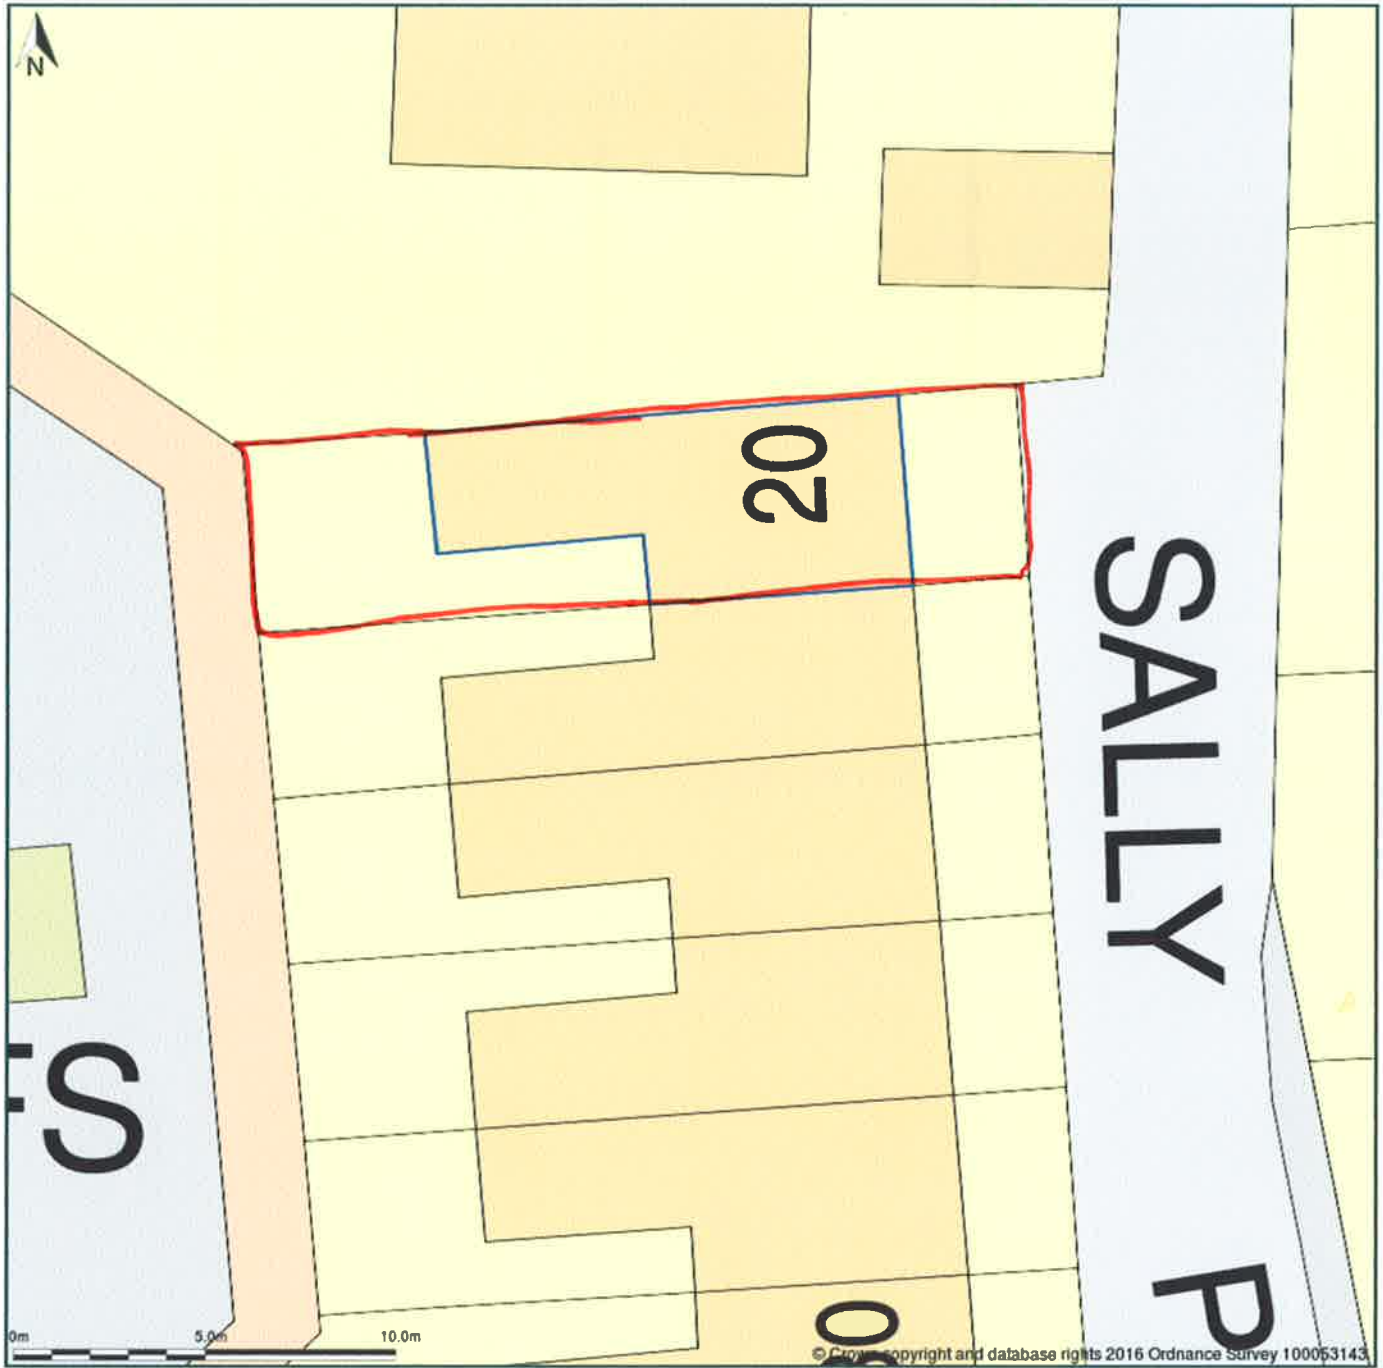

RECEIVED BY THE
PLANNING DEPARTMENT
07 JUN 2016

Belgrano, 20, Sally Port, Hugh Town, St Mary's, Isles Of Scilly, TR21 0JE

Block Plan shows area bounded by: 90076.43, 10493.84 90112.43, 10529.84 (at a scale of 1:200) The representation of a road, track or path is no evidence of a right of way. The representation of features as lines is no evidence of a property boundary.

Produced on 7th Jun 2016 from the Ordnance Survey National Geographic Database and incorporating surveyed revision available at this date. Reproduction in whole or part is prohibited without the prior permission of Ordnance Survey. © Crown copyright 2016. Supplied by buyaplan.co.uk a licensed Ordnance Survey partner (100053143). Unique plan reference: #00131868-400897