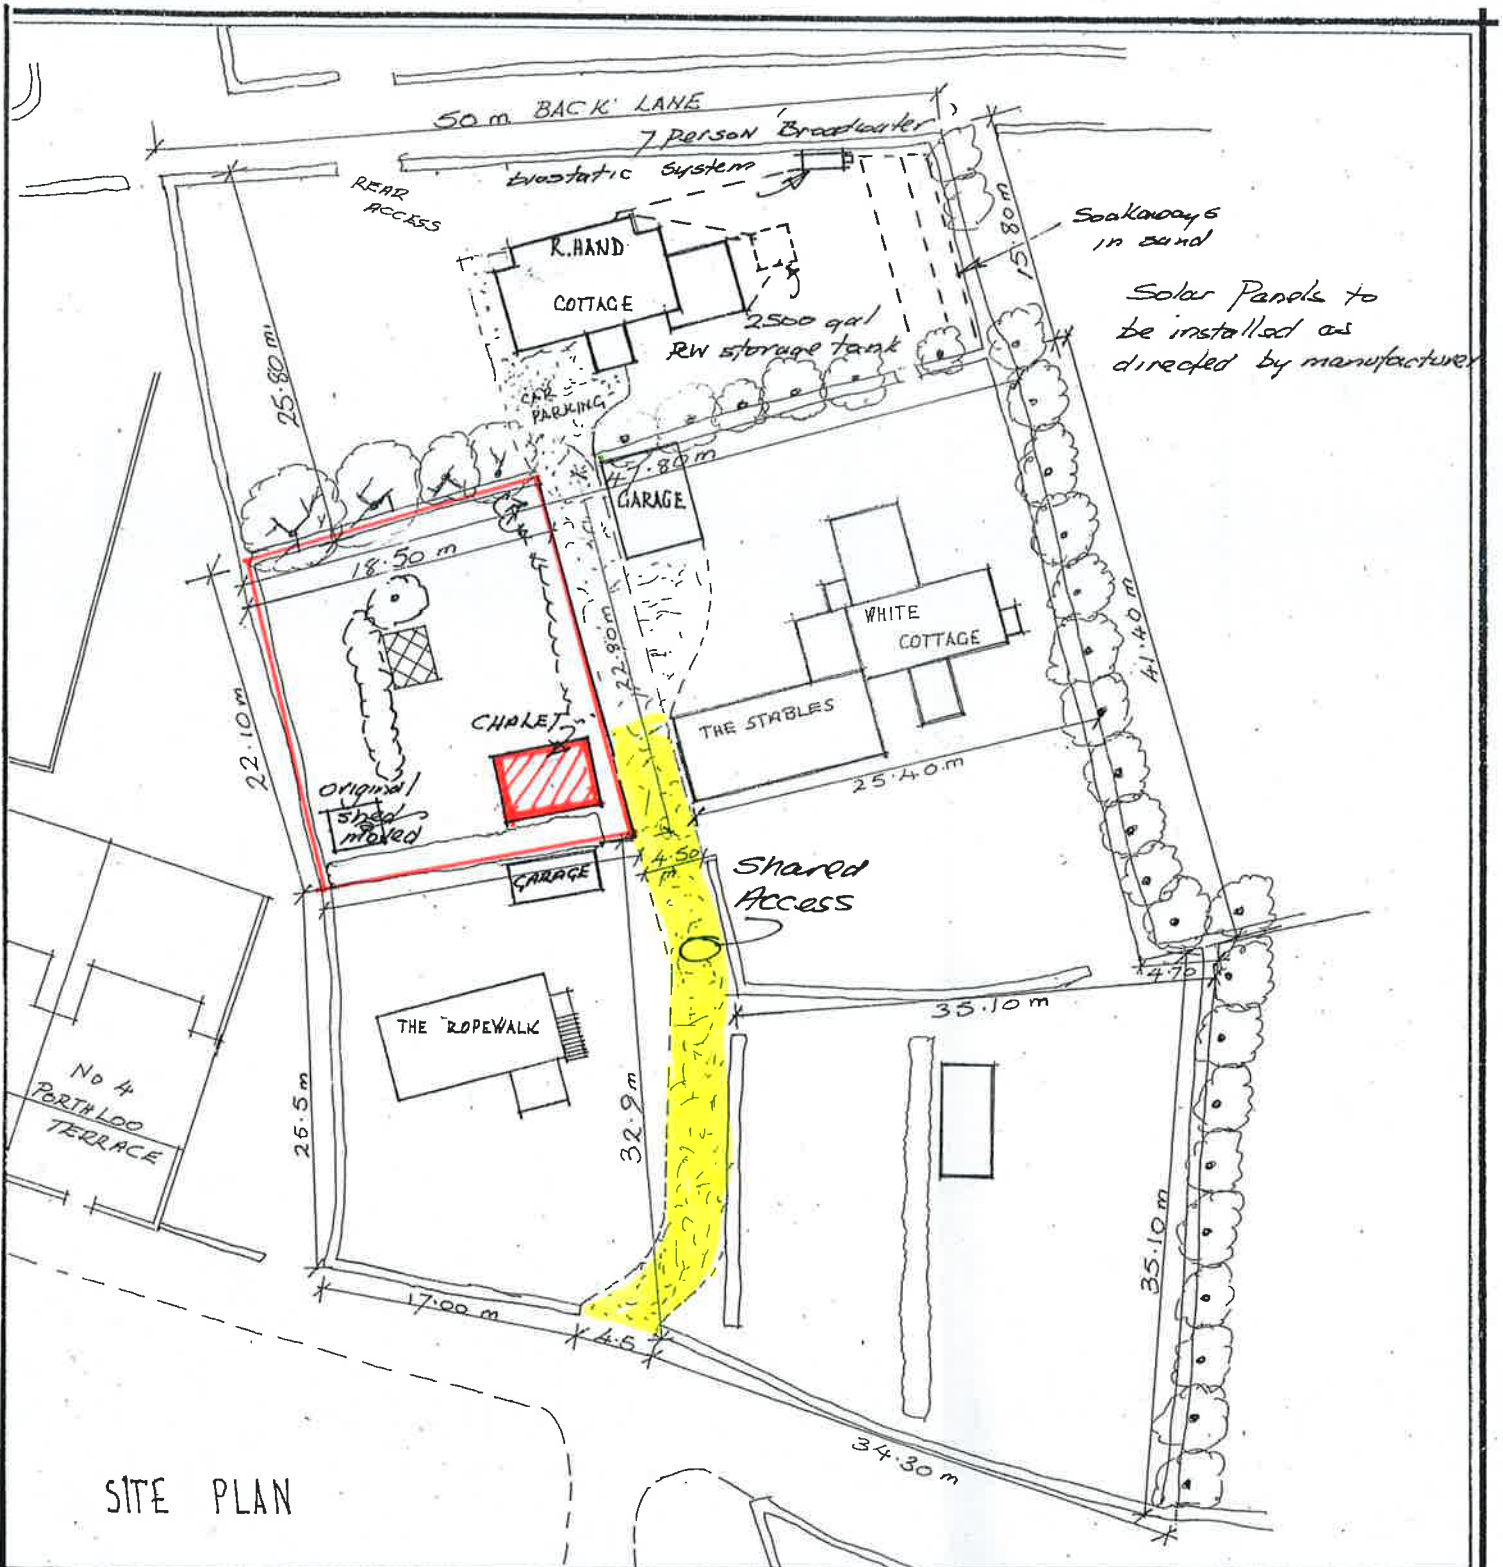

LAYOUT as PURCHASE DATE 2004
 WHITE COTTAGE & ADJACENT LAND,
 Porthloo, St Marys,
 ISLES of SCILLY

DATE - OCT. '06
 AMENDED - MAY '08
 SCALE - 1:500

T. J. HIRON M R I C S
 CLOWDISLEY
 ST MARY'S TR21 ONF

TEL 01720 422563

PROJ. REF wc/1

SITE PLAN

CHALET on LAND R/O ROPEWALK as JULY 2016

DATE - JAN '08
 AMENDED - MAY '08 / JULY 2016
 SCALE - 1:500

PORHLLOO , MARYS ,
 ISLES of SCILLY

T. J. HIRON M.P.I.C.S.
 CLOWDISLEY
 ST MARY'S TRZI ONE