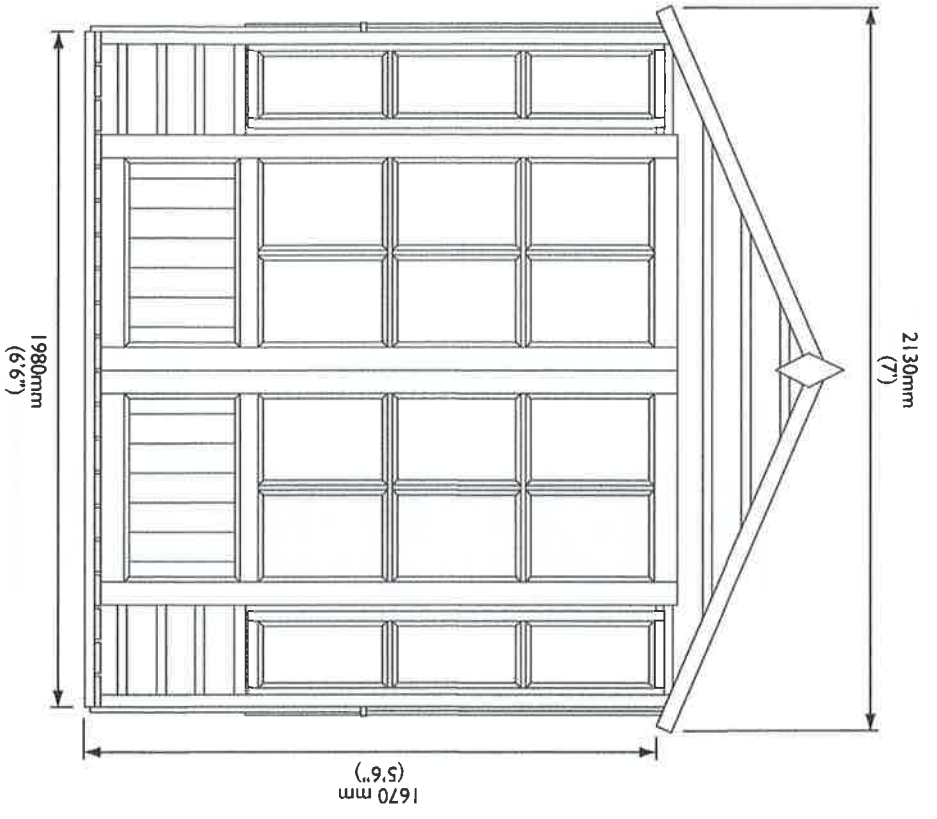

#### Door Opening

- Height: 1670mm
- Width: 1365mm

#### Footprint

- Width: 1980mm
- Depth: 2905mm

#### Ideal Base

- Width: 2080mm
- Depth: 3005mm

A stylish summerhouse with a covered varandah for whiling away those warm summer evenings.

RECEIVED BY THE  
 PLANNING DEPARTMENT  
 09 AUG 2016

**Door Opening:**  
 Height: 1670mm (5'6")  
 Width: 1365mm (4'6")