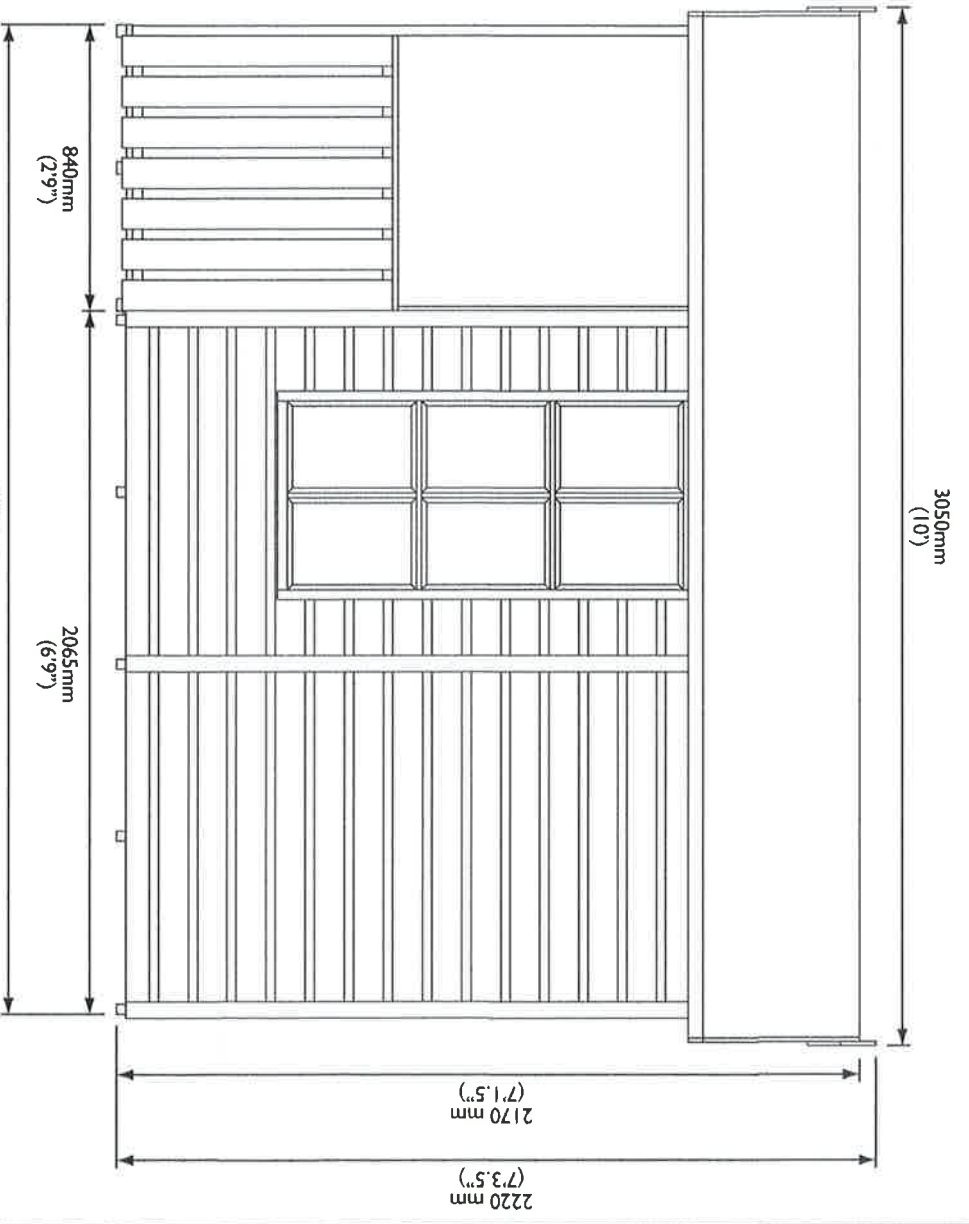

#### Door Opening

- Height: 1670mm
- Width: 1365mm

#### Footprint

- Width: 1980mm
- Depth: 2905mm

#### Ideal Base

- Width: 2080mm
- Depth: 3005mm

A stylish summerhouse with a covered varandah for whiling away those warm summer evenings.

RECEIVED BY THE  
 PLANNING DEPARTMENT  
 09 AUG 2016

**Door Opening:**  
 Height: 1670mm (5'6")  
 Width: 1365mm (4'6")