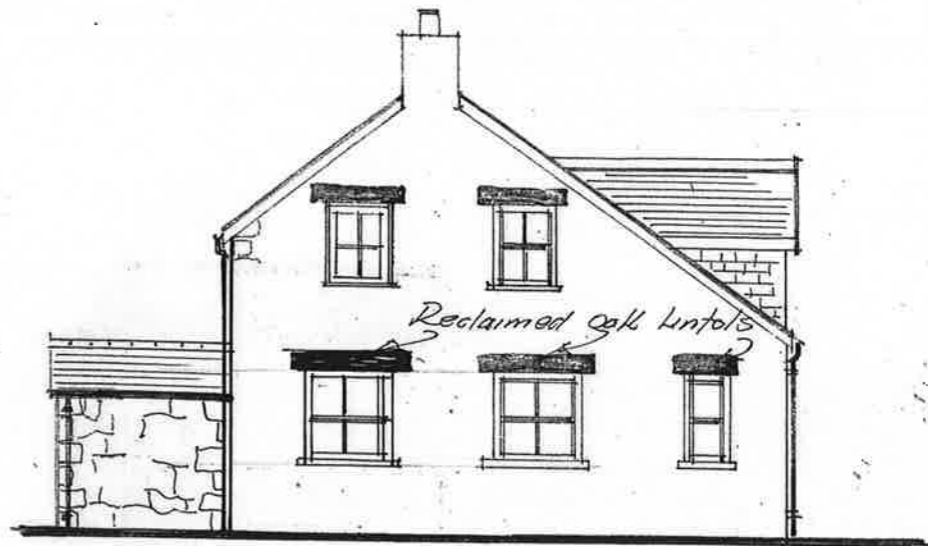

All WINDOWS & DOORS TO BE WHITE STAINED TIMBER.

FRONT ELEVATION (WEST)

NORTH ELEVATION

Natural Slate (Camborne 12"x10")
Black UPVC Rainwater goods.
oak Lintols.

Smooth Render.

REAR ELEVATION (EAST)

Reclaimed oak Lintols

SOUTH ELEVATION

revised Aug 2016
APRIL 2016

PROPOSED 2 BEDROOMED COTTAGE TO REPLACE 2 BEDROOMED CHALET
for E. HICKS ESQ. WHITE COTTAGE PORTHLAD SE MARYS.

T.J. HIRON
CLOWDISLEY
SE MARYS
tel 01720 422563
terry.hiron@virgin.net