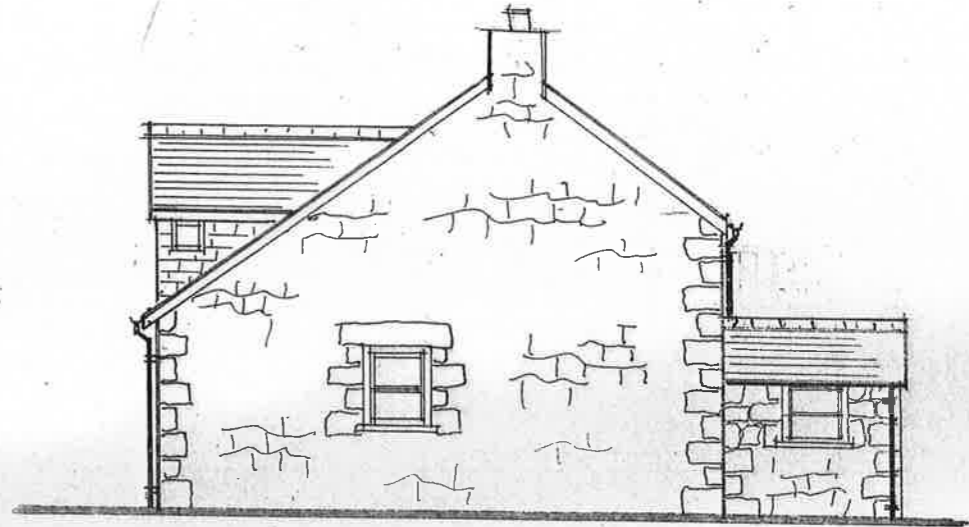

All WINDOWS & DOORS TO BE WHITE STAINED TIMBER.

FRONT ELEVATION (WEST)

NORTH ELEVATION

Natural Slate (Camborne 12"x10")
Black UPVC Rainwater goods.
oak Lintols.

Smooth Render.

REAR ELEVATION (EAST)

Reclaimed oak Lintols

SOUTH ELEVATION

revised Aug 2016
APRIL 2016

PROPOSED 2 BEDROOMED COTTAGE TO REPLACE 2 BEDROOMED CHALET
for E. HICKS ESQ. WHITE COTTAGE PORTHLAD SE MARYS.

T.J. HIRON
CLOWDISLEY
SE MARYS
tel 01720 422563
terry.hiron@virgin.net