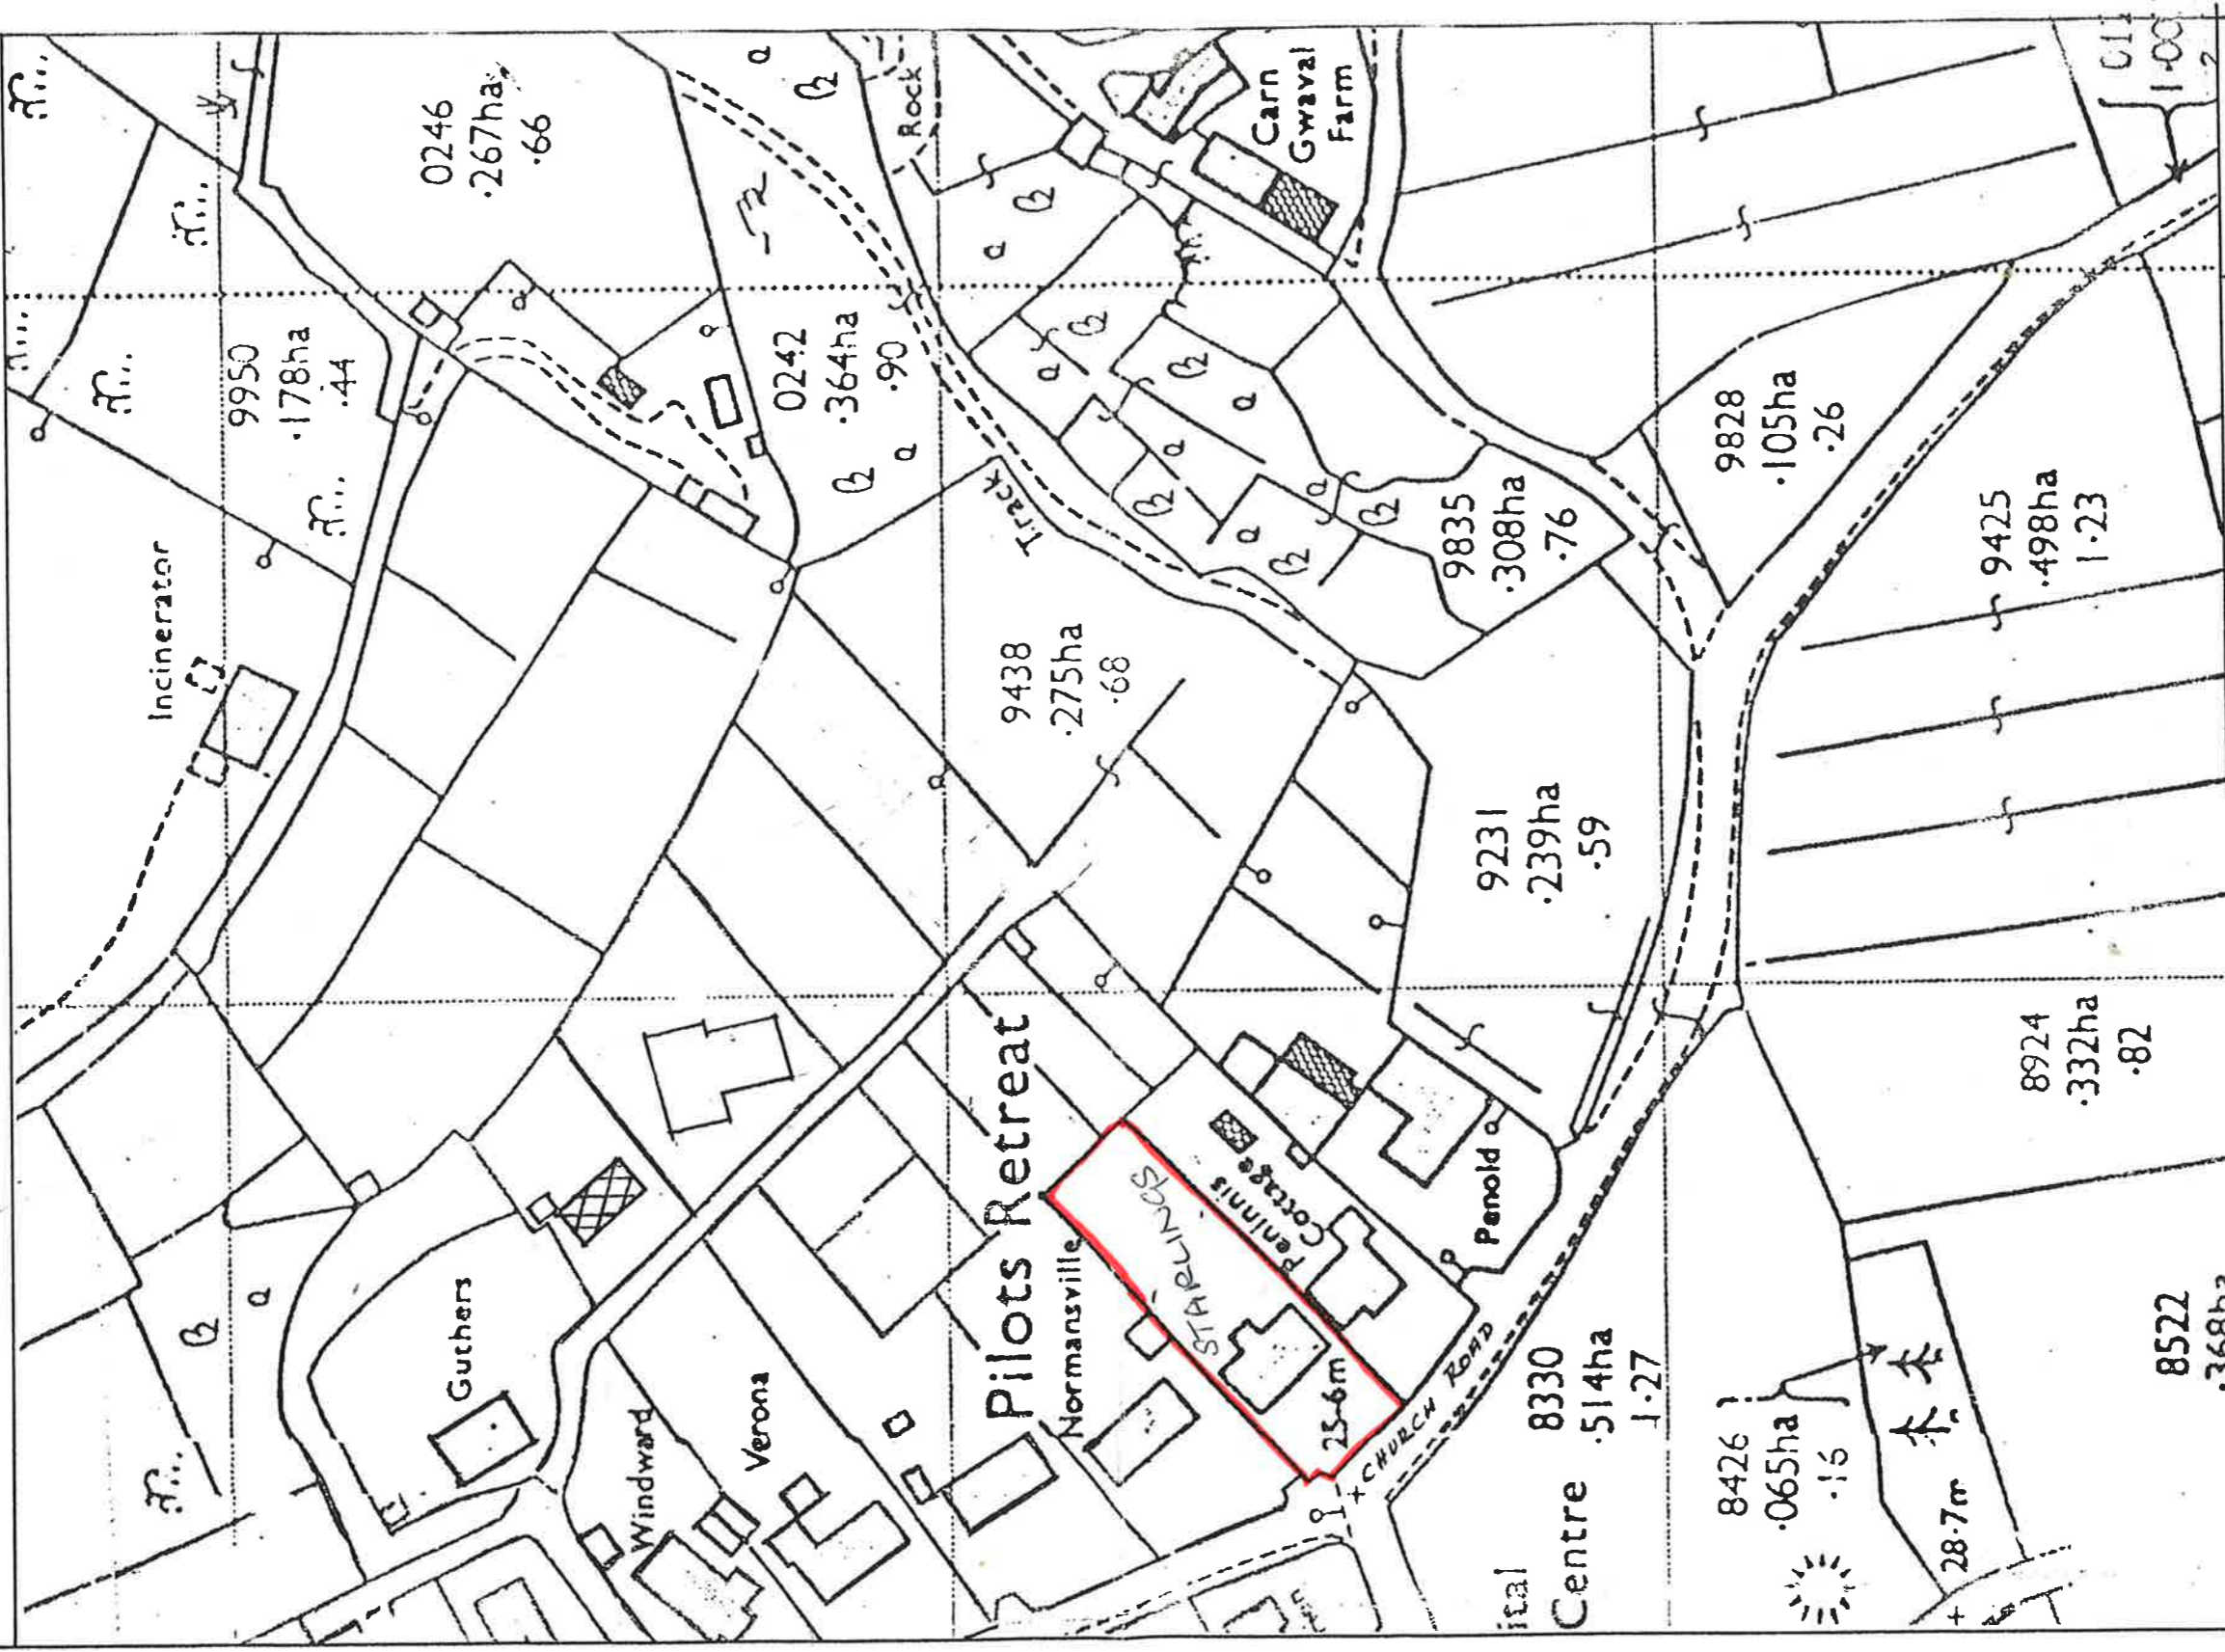

APPROVED

By Craig Dryden at 11:41 am, Jan 25, 2017

STARLINGS off CHURCH ROAD,
ST. MARY'S, ISLES of SCILLY.

EXISTING PLAN.

DATE - 08.12.16

SCALE - APPROX 1:1000