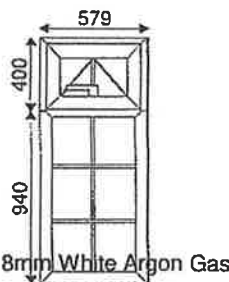

Furniture:

Std Hinge
 S/Bolt Ext (461-860)
 ShootBolt Gearbox
 ShootBolt Keep

Cill:

155 Cill White (0mm)

Qty	Size	Description
1	371x 235	4clear-20-4LowE Tough -Silver Sp/Bar Geo Grill 18mm White Argon Gas
1	469x 873	4clear-20-4LowE Tough -Silver Sp/Bar Geo Grill 18mm White Argon Gas

Window No: 4 of 6
 Location: Bay 1:4:1
 Spec No: Supply Only
 Reinforcement: Full

1 - 579w x 1340h (Basic Frame Size)
 1 - 579w x 1370h, 30mm Cill
 Viewed Outside
 Style Desc: 3

Extras:

- 1 - 579mm: FULLY REINFORCE STD Int Bead
- 1 - Int Bd Window Price White
- 1 - Handle White
- 1 - 387x235 4clear-20-4LowE Tough -Silver Sp/Bar Geo Grill 18mm White Argon Gas
- 1 - 485x873 4clear-20-4LowE Tough -Silver Sp/Bar Geo Grill 18mm White Argon Gas

1805w x 1040h (Basic Frame Size)
1 - 1805w x 1070h, 30mm Cill
Viewed Outside
Style Desc: 27

Window No: 5 of 6
Location: Frame 5
Spec No: Supply Only
Reinforcement: Std

Extras:

- 1 - 1905mm: 155 Cill White
- 1 - Int Bd Window Price White
- 3 - Handle White
- 1 - 435x848 4clear-20-4LowE -Silver Sp/Bar Geo Grill 18mm White Argon Gas
- 1 - 467x235 4clear-20-4LowE -Silver Sp/Bar Geo Grill 18mm White Argon Gas
- 1 - 435x848 4clear-20-4LowE -Silver Sp/Bar Geo Grill 18mm White Argon Gas
- 1 - 565x573 4clear-20-4LowE -Silver Sp/Bar Geo Grill 18mm White Argon Gas

1230w x 1040h (Basic Frame Size)
1 - 1230w x 1070h, 30mm Cill
Viewed Outside
Style Desc: 33L

Window No: 6 of 6
Location: Frame 6
Spec No: Supply Only
Reinforcement: Std

Extras:

- 1 - 1330mm: 155 Cill White
- 1 - Int Bd Window Price White
- 2 - Handle White
- 1 - 450x235 4clear-20-4LowE -Silver Sp/Bar Geo Grill 18mm White Argon Gas
- 1 - 548x333 4clear-20-4LowE -Silver Sp/Bar Geo Grill 18mm White Argon Gas
- 1 - 450x475 4clear-20-4LowE -Silver Sp/Bar Geo Grill 18mm White Argon Gas