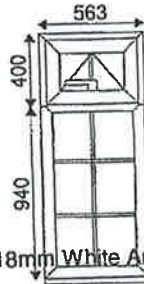

RECEIVED BY THE
PLANNING DEPARTMENT

08 MAR 2017

Window No: 1 of 6
Location: Bay 1:1:1
Spec No: Supply Only
Reinforcement: Full

1 - 579w x 1340h (Basic Frame Size)
1 - 579w x 1370h, 30mm Cill
Viewed Outside
Style Desc: 3

1. **Extras:**
2. 1 - 579mm: FULLY REINFORCE STD Int Bead
   - 1 - Int Bd Window Price White
   - 1 - Handle White
   - 1 - 387x268 4clear-20-4LowE Tough -Silver Sp/Bar Geo Grill 18mm White Argon Gas
   - 1 - 485x840 4clear-20-4LowE Tough -Silver Sp/Bar Geo Grill 18mm White Argon Gas

Furniture:
Std Hinge
S/Bolt Ext (461-860)
ShootBolt Gearbox
ShootBolt Keep

APPROVED
By Craig Dryden at 9:40 am, May 03, 2017

Cill:
155 Cill White (0mm)

Qty	Size	Description
1	387x 268	4clear-20-4LowE Tough -Silver Sp/Bar Geo Grill 18mm White Argon Gas
1	485x 840	4clear-20-4LowE Tough -Silver Sp/Bar Geo Grill 18mm White Argon Gas

System	Rehau S706
Group	60mm Internal Bead Window White
Outer Frame	60mm Outer Int Bead White
Casement Sash	75mm T BEV Sash White
Cill	155 Cill White
Reinforcement	Full
Main Handles	White
Main Hinges	Std Hinge
Main Lock	Shoot Bolt
Drainage	Concealed
Bead	Ogee Bead
Gasket	Black Gasket
Glass Type	4clear-20-4LowE Tough -Silver Sp/Bar Geo Grill 18mm White Argon Gas