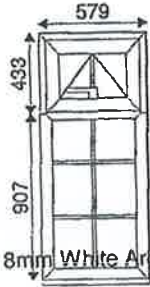

Adam Blackwell

Silver Street

Quote No: RED7Q03431
Date Printed: 07 September 2016 17:25

System	Rehau S706
Group	60mm Internal Bead Window White
Outer Frame	60mm Outer Int Bead White
Casement Sash	75mm T BEV Sash White
Cill	155 Cill White
Reinforcement	Full
Main Handles	White
Main Hinges	Std Hinge
Main Lock	Shoot Bolt
Drainage	Concealed
Bead	Ogee Bead
Gasket	Black Gasket
Glass Type	4clear-20-4LowE Tough -Silver Sp/Bar Geo Grill 18mm White Argon Gas