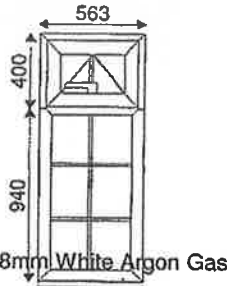

Size	Description
371x 235	4clear-20-4LowE Tough -Silver Sp/Bar Geo Grill 18mm White Argon Gas
469x 873	4clear-20-4LowE Tough -Silver Sp/Bar Geo Grill 18mm White Argon Gas

System	Rehau S706
Group	60mm Internal Bead Window White
Outer Frame	60mm Outer Int Bead White
Casement Sash	75mm T BEV Sash White
Cill	155 Cill White
Reinforcement	Full
Main Handles	White
Main Hinges	Std Hinge
Main Lock	Shoot Bolt
Drainage	Concealed
Bead	Ogee Bead
Gasket	Black Gasket
Glass Type	4clear-20-4LowE Tough -Silver Sp/Bar Geo Grill 18mm White Argon Gas