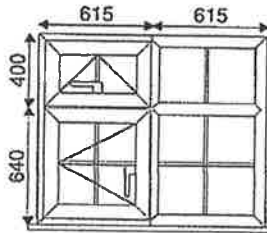

1805w x 1040h (Basic Frame Size)
1 - 1805w x 1070h, 30mm Cill
Viewed Outside
Style Desc: 27

Window No: 5 of 6
Location: Frame 5
Spec No: Supply Only
Reinforcement: Std

Extras:

- 1 - 1905mm: 155 Cill White
- 1 - Int Bd Window Price White
- 3 - Handle White
- 1 - 435x848 4clear-20-4LowE -Silver Sp/Bar Geo Grill 18mm White Argon Gas
- 1 - 467x235 4clear-20-4LowE -Silver Sp/Bar Geo Grill 18mm White Argon Gas
- 1 - 435x848 4clear-20-4LowE -Silver Sp/Bar Geo Grill 18mm White Argon Gas
- 1 - 565x573 4clear-20-4LowE -Silver Sp/Bar Geo Grill 18mm White Argon Gas

Furniture:

- Std Hinge
- S/Bolt Ext (861-1260)
- ShootBolt Gearbox
- ShootBolt Keep
- S/Bolt Ext (461-860)

Cill:

155 Cill White (1905mm)

Qty	Size	Description
1	435x 848	4clear-20-4LowE -Silver Sp/Bar Geo Grill 18mm White Argon Gas
1	467x 235	4clear-20-4LowE -Silver Sp/Bar Geo Grill 18mm White Argon Gas
1	435x 848	4clear-20-4LowE -Silver Sp/Bar Geo Grill 18mm White Argon Gas
1	565x 573	4clear-20-4LowE -Silver Sp/Bar Geo Grill 18mm White Argon Gas

1230w x 1040h (Basic Frame Size)
1 - 1230w x 1070h, 30mm Cill
Viewed Outside
Style Desc: 33L

Window No: 6 of 6
Location: Frame 6
Spec No: Supply Only
Reinforcement: Std

Extras:

- 1 - 1330mm: 155 Cill White
- 1 - Int Bd Window Price White
- 2 - Handle White
- 1 - 450x235 4clear-20-4LowE -Silver Sp/Bar Geo Grill 18mm White Argon Gas
- 1 - 548x333 4clear-20-4LowE -Silver Sp/Bar Geo Grill 18mm White Argon Gas
- 1 - 450x475 4clear-20-4LowE -Silver Sp/Bar Geo Grill 18mm White Argon Gas