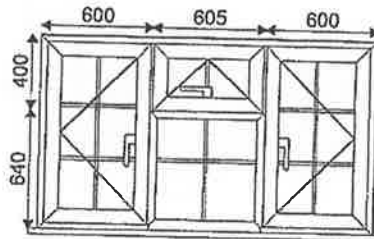

235
873

4clear-20-4LowE Tough -Silver Sp/Bar Geo Grill 18mm White Argon Gas
4clear-20-4LowE Tough -Silver Sp/Bar Geo Grill 18mm White Argon Gas

Item Rehau S706
Group 60mm Internal Bead Window White
Outer Frame 60mm Outer Int Bead White
Casement Sash 75mm T BEV Sash White
Cill 155 Cill White
Reinforcement Std
Main Handles White
Main Hinges Std Hinge
Main Lock Shoot Bolt
Drainage Concealed
Bead Ogee Bead
Gasket Black Gasket
Glass Type 4clear-20-4LowE -Silver Sp/Bar Geo Grill 18mm White Argon Gas

1805w x 1040h (Basic Frame Size)
1 - 1805w x 1070h, 30mm Cill
Viewed Outside
Style Desc: 27

Window No: 5 of 6
Location: Frame 5
Spec No: Supply Only
Reinforcement: Std

Extras:

- 1 - 1905mm: 155 Cill White
- 1 - Int Bd Window Price White
- 3 - Handle White
- 1 - 435x848 4clear-20-4LowE -Silver Sp/Bar Geo Grill 18mm White Argon Gas
- 1 - 467x235 4clear-20-4LowE -Silver Sp/Bar Geo Grill 18mm White Argon Gas
- 1 - 435x848 4clear-20-4LowE -Silver Sp/Bar Geo Grill 18mm White Argon Gas
- 1 - 565x573 4clear-20-4LowE -Silver Sp/Bar Geo Grill 18mm White Argon Gas

Furniture:

- Std Hinge
- S/Bolt Ext (861-1260)
- ShootBolt Gearbox
- ShootBolt Keep
- S/Bolt Ext (461-860)

Cill:

155 Cill White (1905mm)

Qty	Size	Description
1	435x 848	4clear-20-4LowE -Silver Sp/Bar Geo Grill 18mm White Argon Gas
1	467x 235	4clear-20-4LowE -Silver Sp/Bar Geo Grill 18mm White Argon Gas
1	435x 848	4clear-20-4LowE -Silver Sp/Bar Geo Grill 18mm White Argon Gas
1	565x 573	4clear-20-4LowE -Silver Sp/Bar Geo Grill 18mm White Argon Gas

System Rehau S706
Group 60mm Internal Bead Window White
Outer Frame 60mm Outer Int Bead White
Casement Sash 75mm T BEV Sash White
Cill 155 Cill White
Reinforcement Std
Main Handles White
Main Hinges Std Hinge
Main Lock Shoot Bolt
Drainage Concealed
Bead Ogee Bead
Gasket Black Gasket
Glass Type 4clear-20-4LowE -Silver Sp/Bar Geo Grill 18mm White Argon Gas